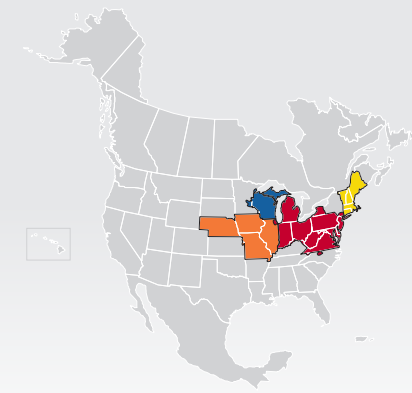

LTL MAP ALLENTOWN

4723 Highway 309, Center Valley, PA 18034

Ph: 1-610-791-9134 | Ph: 1-800-426-9129 | Fax: 1-610-791-9137

LTL • EXPEDITE • SUPPLY CHAIN • GROUND • TRUCKLOAD

Coverage Areas

- PITT OHIO
- Dohrn Transfer
- Ross Express
- US Special Delivery
- Seamless Coverage Across All of North America

PITT OHIO CORE SERVICE ■ 1 DAY ■ 2 DAYS ■ 3+ DAYS

PITT OHIO TERMINAL DOHRN TRANSFER TERMINAL ROSS EXPRESS TERMINAL US SPECIAL DELIVERY TERMINAL

Note: This map is a representation of transit days to major metro areas in these states. For up-to-date, zip-to-zip transit times, please visit the PITT OHIO website at www.pittohio.com

LESS-THAN-TRUCKLOAD TERMINAL LOCATIONS

ALLENTOWN

4723 Highway 309
Center Valley, PA 18034
(610) 791-9134
(800) 426-9129
(610) 791-9137 FAX

BALTIMORE

151 Blades Lane
Glen Burnie, MD 21060
(410) 766-6033
(800) 435-5554
(410) 766-6972 FAX