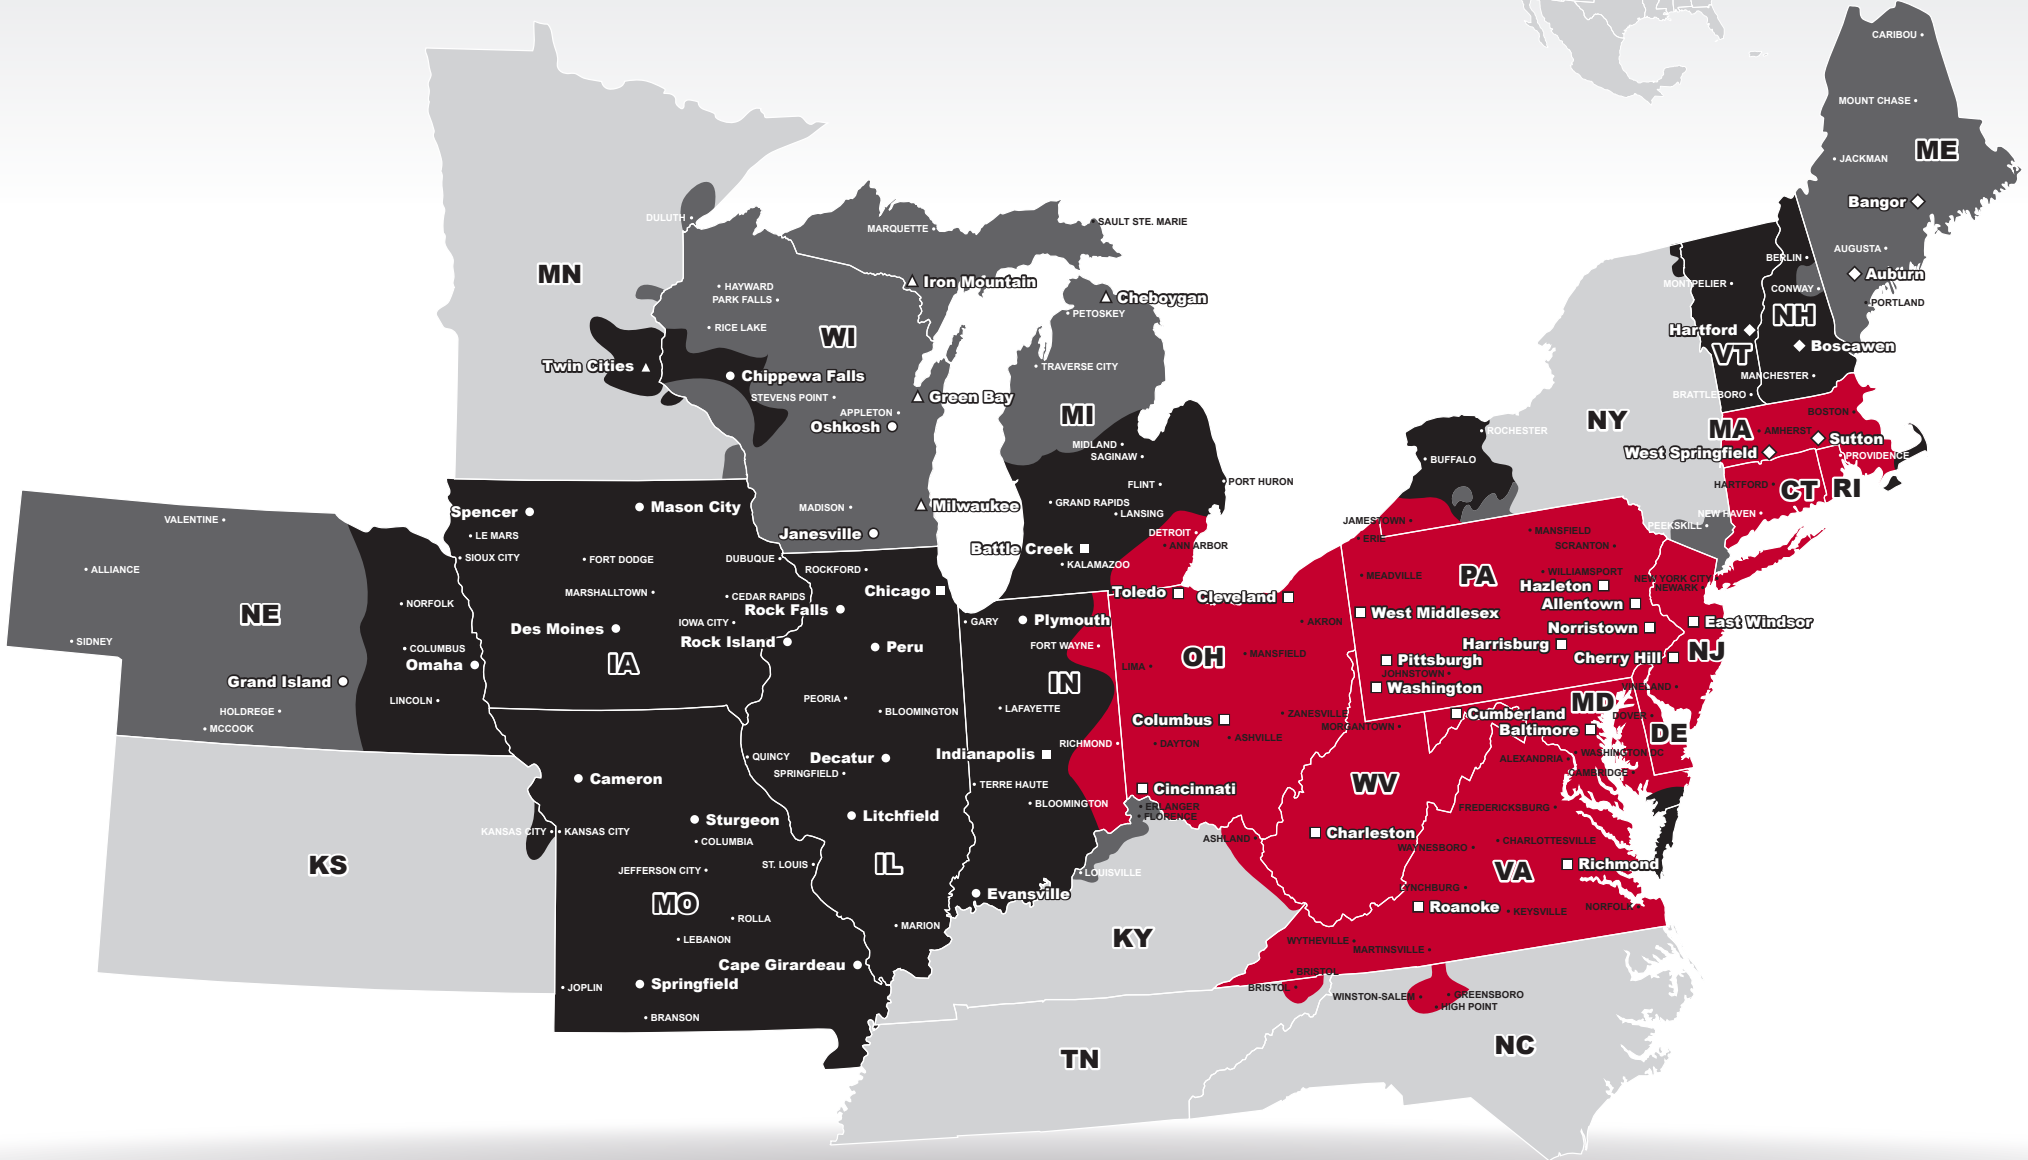

LTL MAP ALLENTOWN

4723 Highway 309, Center Valley, PA 18034

Ph: 1-610-791-9134 | Ph: 1-800-426-9129 | Fax: 1-610-791-9137

LTL • EXPEDITE • SUPPLY CHAIN • GROUND • TRUCKLOAD

Coverage Areas

- PITT OHIO
- Dohrn Transfer
- Ross Express
- US Special Delivery
- Seamless Coverage Across All of North America

PITT OHIO CORE SERVICE ■ 1 DAY ■ 2 DAYS ■ 3+ DAYS

PITT OHIO TERMINAL DOHRN TRANSFER TERMINAL ROSS EXPRESS TERMINAL US SPECIAL DELIVERY TERMINAL

Note: This map is a representation of transit days to major metro areas in these states. For up-to-date, zip-to-zip transit times, please visit the PITT OHIO website at www.pittohio.com