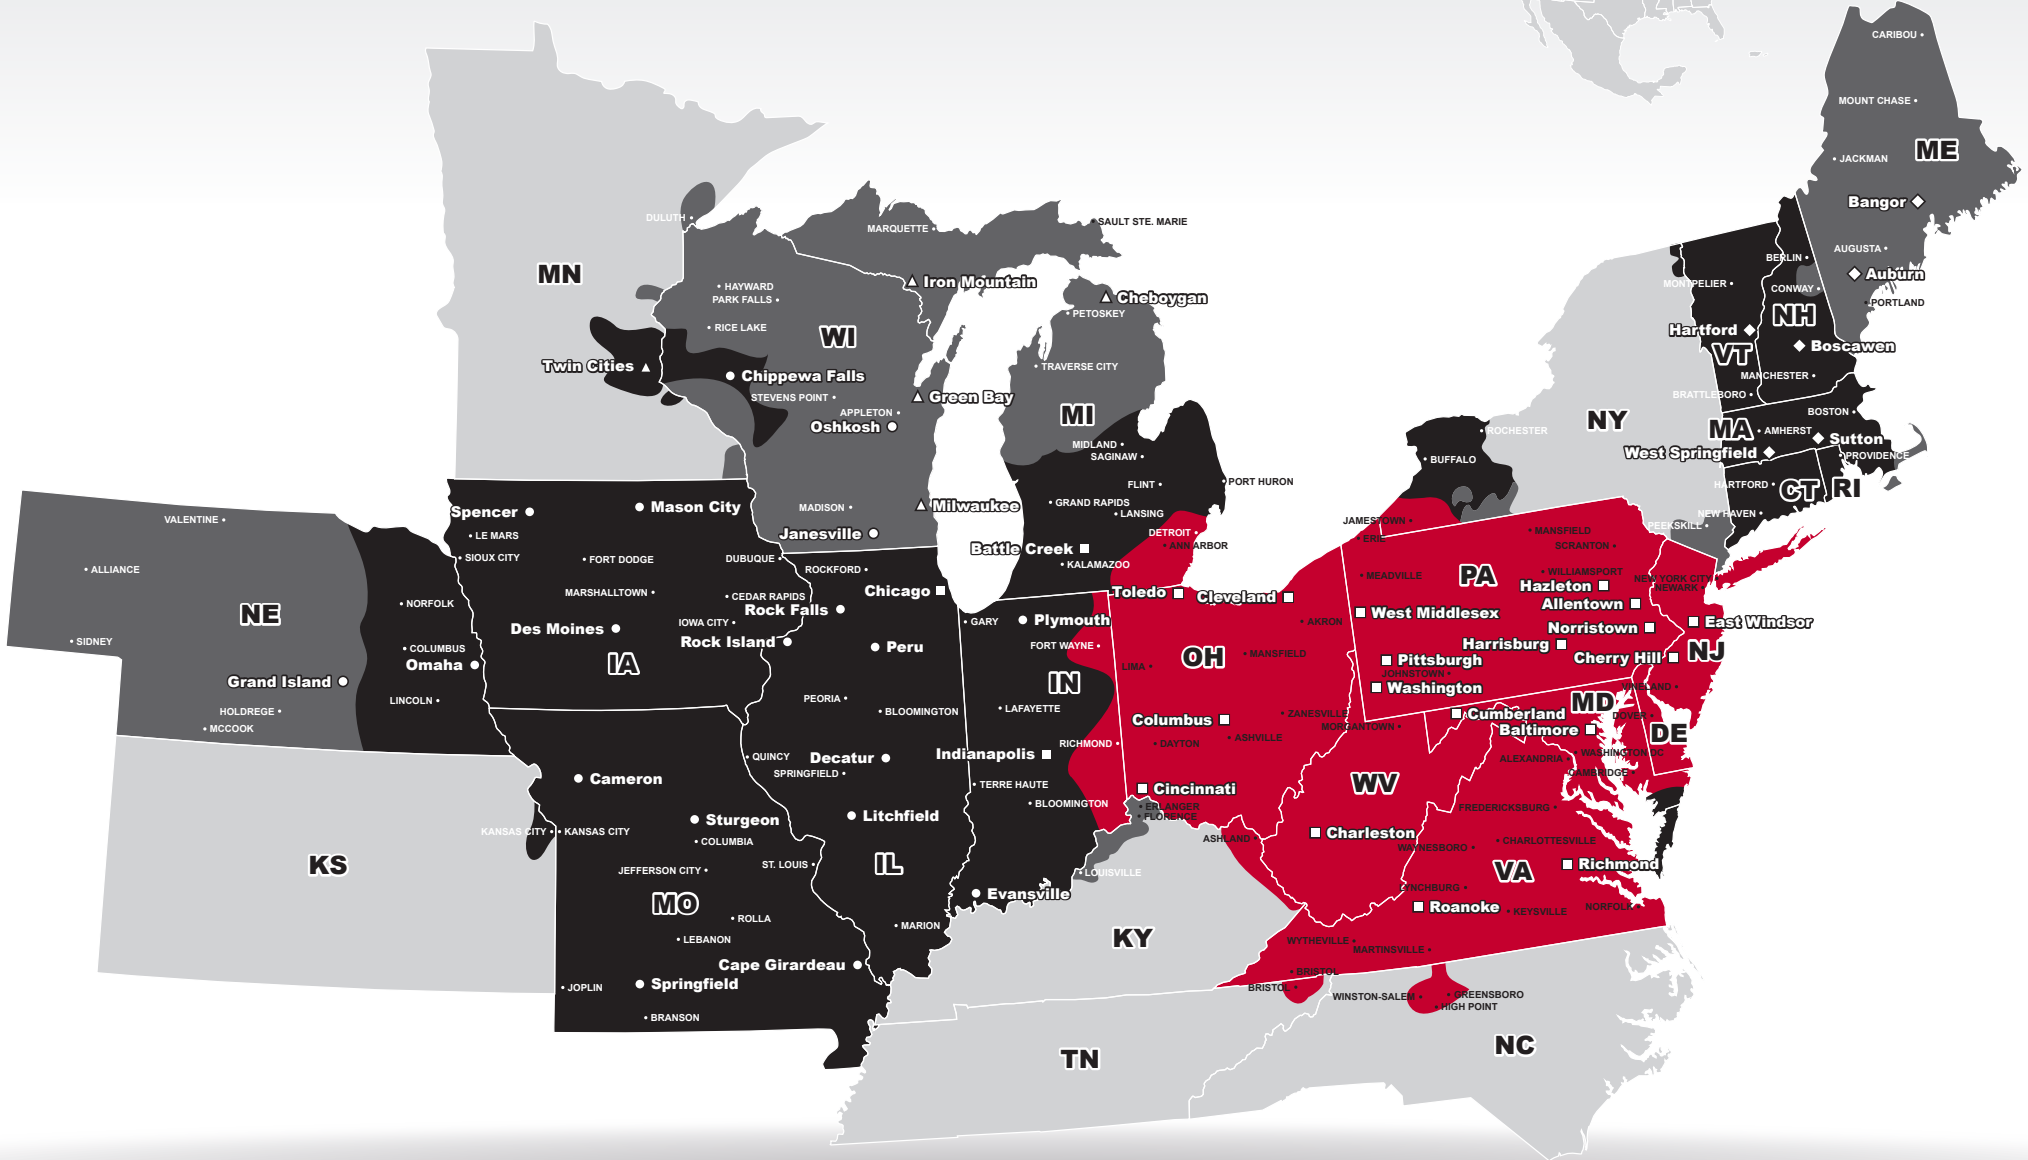

### Coverage Areas

- PITT OHIO
- Dohrn Transfer
- Ross Express
- US Special Delivery
- Seamless Coverage Across All of North America

PITT OHIO CORE SERVICE ■ 1 DAY ■ 2 DAYS ■ 3+ DAYS

PITT OHIO TERMINAL  DOHRN TRANSFER TERMINAL  ROSS EXPRESS TERMINAL  US SPECIAL DELIVERY TERMINAL

Note: This map is a representation of transit days to major metro areas in these states. For up-to-date, zip-to-zip transit times, please visit the PITT OHIO website at [www.pittohio.com](http://www.pittohio.com)

## LESS-THAN-TRUCKLOAD TERMINAL LOCATIONS