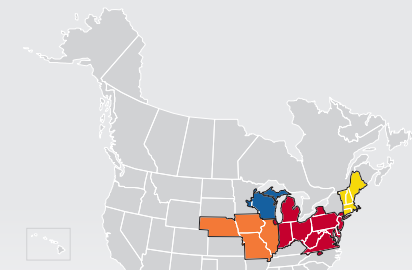

### Coverage Areas

- PITT OHIO
- Dohrn Transfer
- Ross Express
- US Special Delivery
- Seamless Coverage Across All of North America

PITT OHIO CORE SERVICE ■ 1 DAY ■ 2 DAYS ■ 3+ DAYS

PITT OHIO TERMINAL  DOHRN TRANSFER TERMINAL  ROSS EXPRESS TERMINAL  US SPECIAL DELIVERY TERMINAL

Note: This map is a representation of transit days to major metro areas in these states. For up-to-date, zip-to-zip transit times, please visit the PITT OHIO website at [www.pittohio.com](http://www.pittohio.com)

## LESS-THAN-TRUCKLOAD TERMINAL LOCATIONS