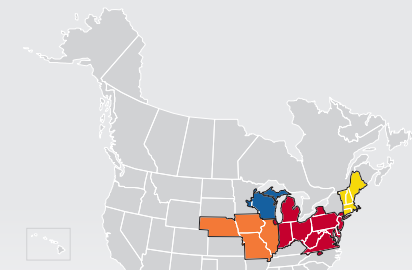

LTL MAP BATTLE CREEK

5113 Meredith Street, Portage, MI 49002

Ph: 1-269-381-9299 | Ph: 1-888-650-3624 | Fax: 1-269-381-9325

LTL • EXPEDITE • SUPPLY CHAIN • GROUND • TRUCKLOAD

Coverage Areas

- PITT OHIO
- Dohrn Transfer
- Ross Express
- US Special Delivery
- Seamless Coverage Across All of North America

PITT OHIO CORE SERVICE ■ 1 DAY ■ 2 DAYS ■ 3+ DAYS

PITT OHIO TERMINAL DOHRN TRANSFER TERMINAL ROSS EXPRESS TERMINAL US SPECIAL DELIVERY TERMINAL

Note: This map is a representation of transit days to major metro areas in these states. For up-to-date, zip-to-zip transit times, please visit the PITT OHIO website at www.pittohio.com