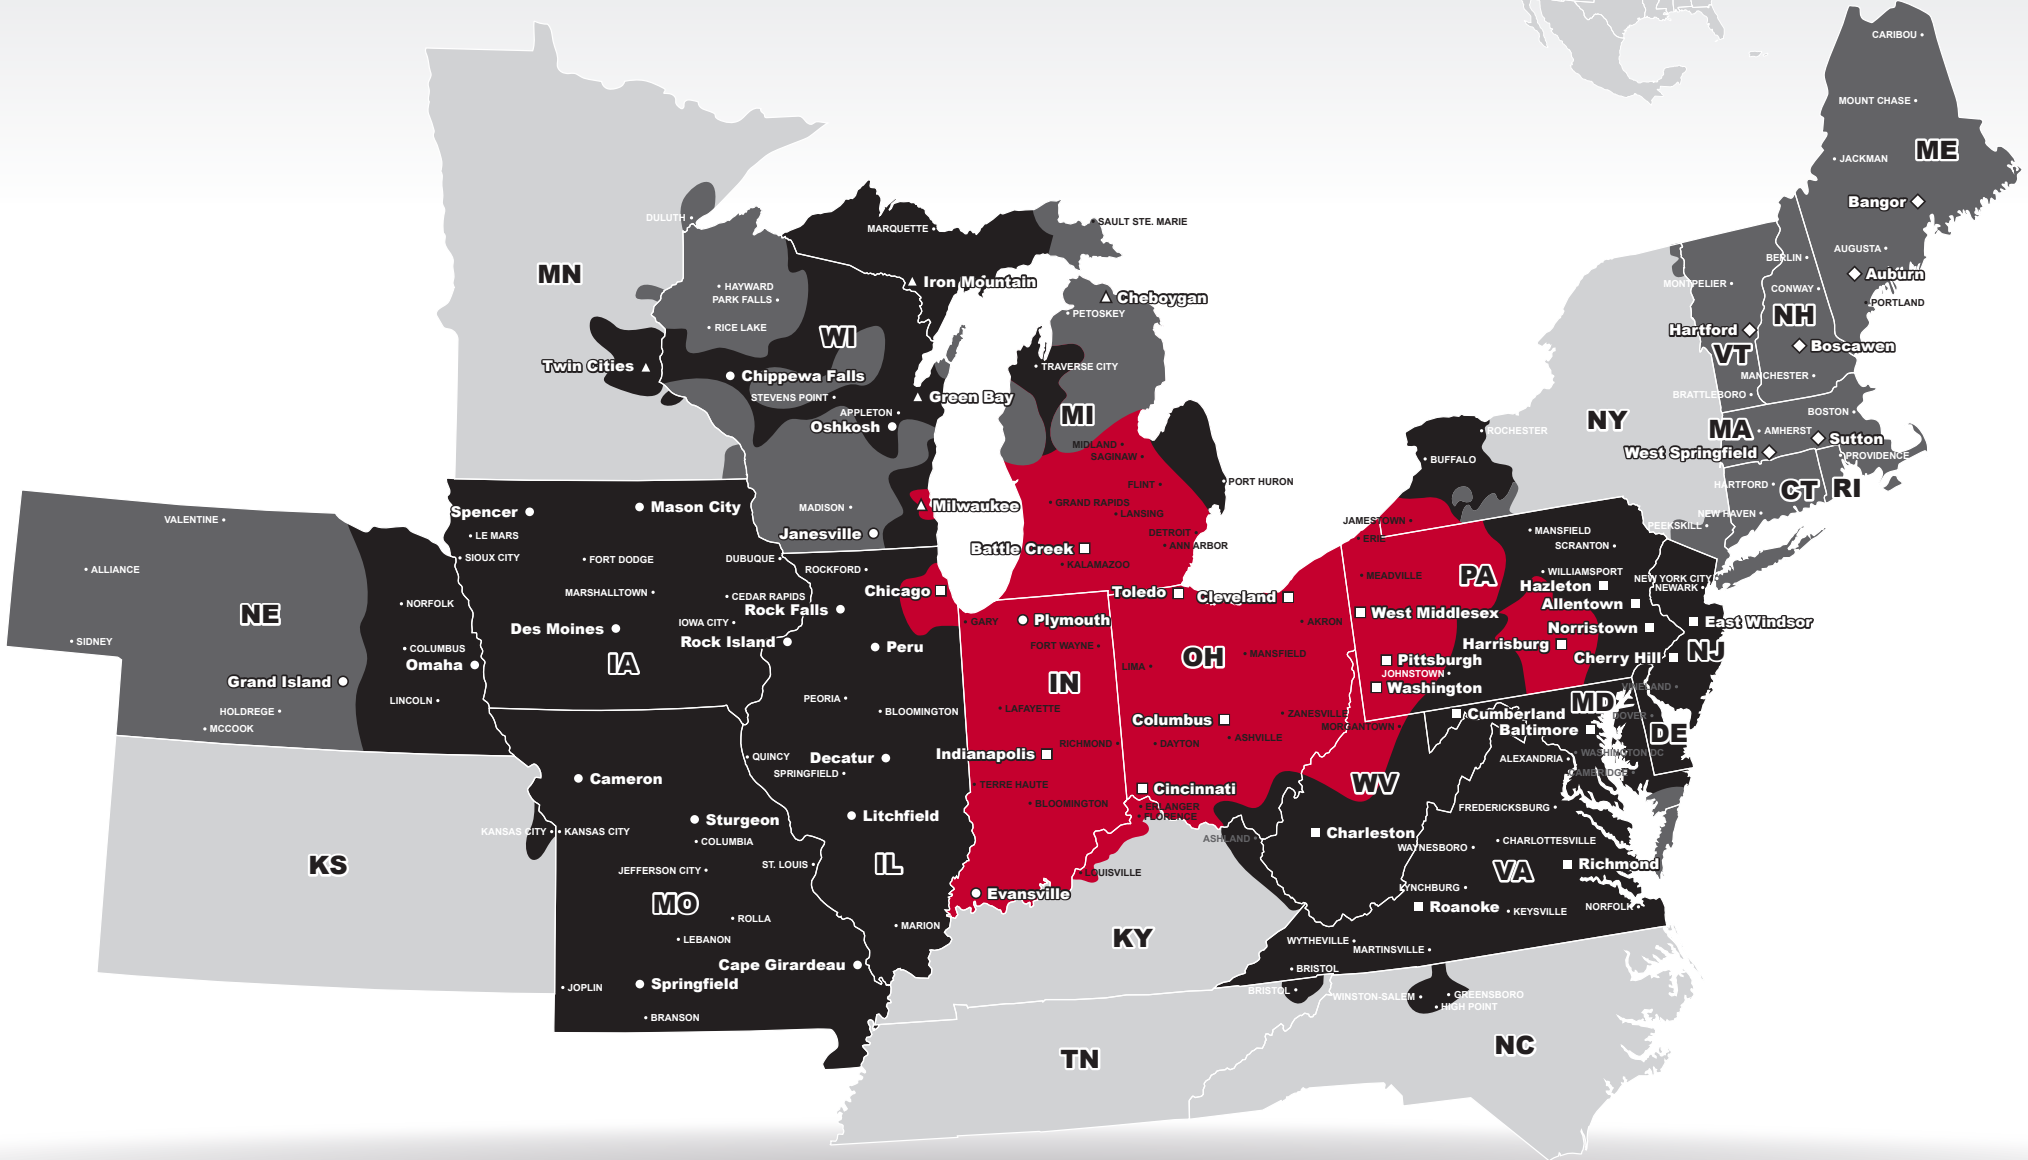

LTL MAP BATTLE CREEK

5113 Meredith Street, Portage, MI 49002

Ph: 1-269-381-9299 | Ph: 1-888-650-3624 | Fax: 1-269-381-9325

LTL • EXPEDITE • SUPPLY CHAIN • GROUND • TRUCKLOAD

Coverage Areas

- PITT OHIO
- Dohrn Transfer
- Ross Express
- US Special Delivery
- Seamless Coverage Across All of North America

PITT OHIO CORE SERVICE ■ 1 DAY ■ 2 DAYS ■ 3+ DAYS

PITT OHIO TERMINAL DOHRN TRANSFER TERMINAL ROSS EXPRESS TERMINAL US SPECIAL DELIVERY TERMINAL

Note: This map is a representation of transit days to major metro areas in these states. For up-to-date, zip-to-zip transit times, please visit the PITT OHIO website at www.pittohio.com