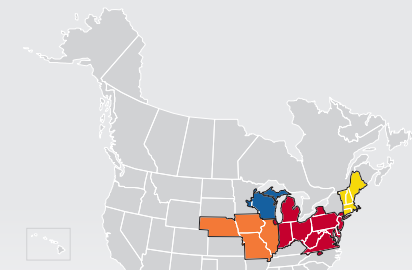

# LTL MAP CHARLESTON

500 River East Drive, Belle, WV 25015

Ph: 1-304-925-7941 | Ph: 1-800-344-7878 | Fax: 1-304-925-1067

LTL • EXPEDITE • SUPPLY CHAIN • GROUND • TRUCKLOAD

### Coverage Areas

- PITT OHIO
- Dohrn Transfer
- Ross Express
- US Special Delivery
- Seamless Coverage Across All of North America

PITT OHIO CORE SERVICE ■ 1 DAY ■ 2 DAYS ■ 3+ DAYS

PITT OHIO TERMINAL  DOHRN TRANSFER TERMINAL  ROSS EXPRESS TERMINAL  US SPECIAL DELIVERY TERMINAL

Note: This map is a representation of transit days to major metro areas in these states. For up-to-date, zip-to-zip transit times, please visit the PITT OHIO website at [www.pittohio.com](http://www.pittohio.com)

## LESS-THAN-TRUCKLOAD TERMINAL LOCATIONS