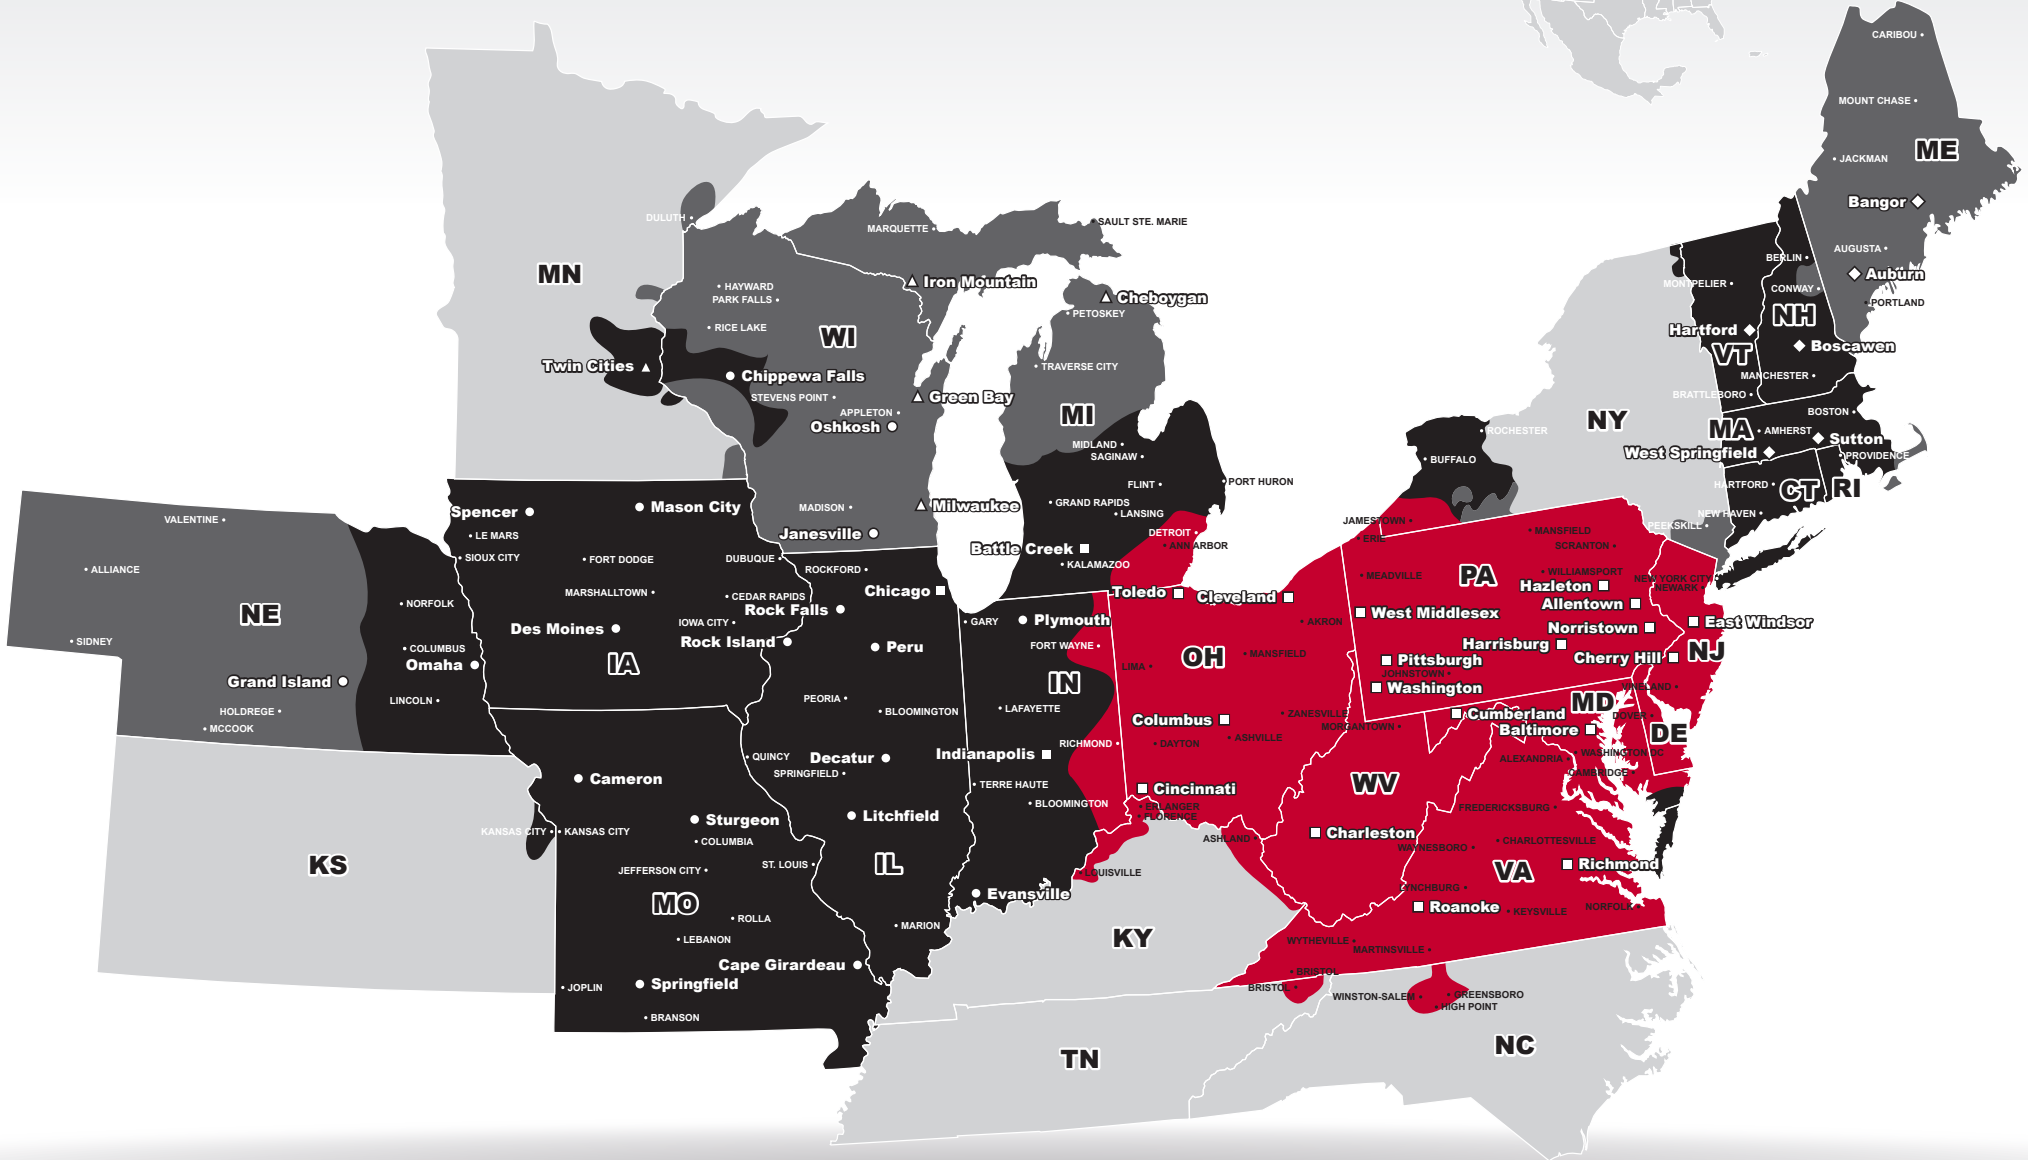

# LTL MAP CHARLESTON

500 River East Drive, Belle, WV 25015

Ph: 1-304-925-7941 | Ph: 1-800-344-7878 | Fax: 1-304-925-1067

LTL • EXPEDITE • SUPPLY CHAIN • GROUND • TRUCKLOAD

### Coverage Areas

- PITT OHIO
- Dohrn Transfer
- Ross Express
- US Special Delivery
- Seamless Coverage Across All of North America

PITT OHIO CORE SERVICE ■ 1 DAY ■ 2 DAYS ■ 3+ DAYS

PITT OHIO TERMINAL  DOHRN TRANSFER TERMINAL  ROSS EXPRESS TERMINAL  US SPECIAL DELIVERY TERMINAL

Note: This map is a representation of transit days to major metro areas in these states. For up-to-date, zip-to-zip transit times, please visit the PITT OHIO website at [www.pittohio.com](http://www.pittohio.com)

## LESS-THAN-TRUCKLOAD TERMINAL LOCATIONS