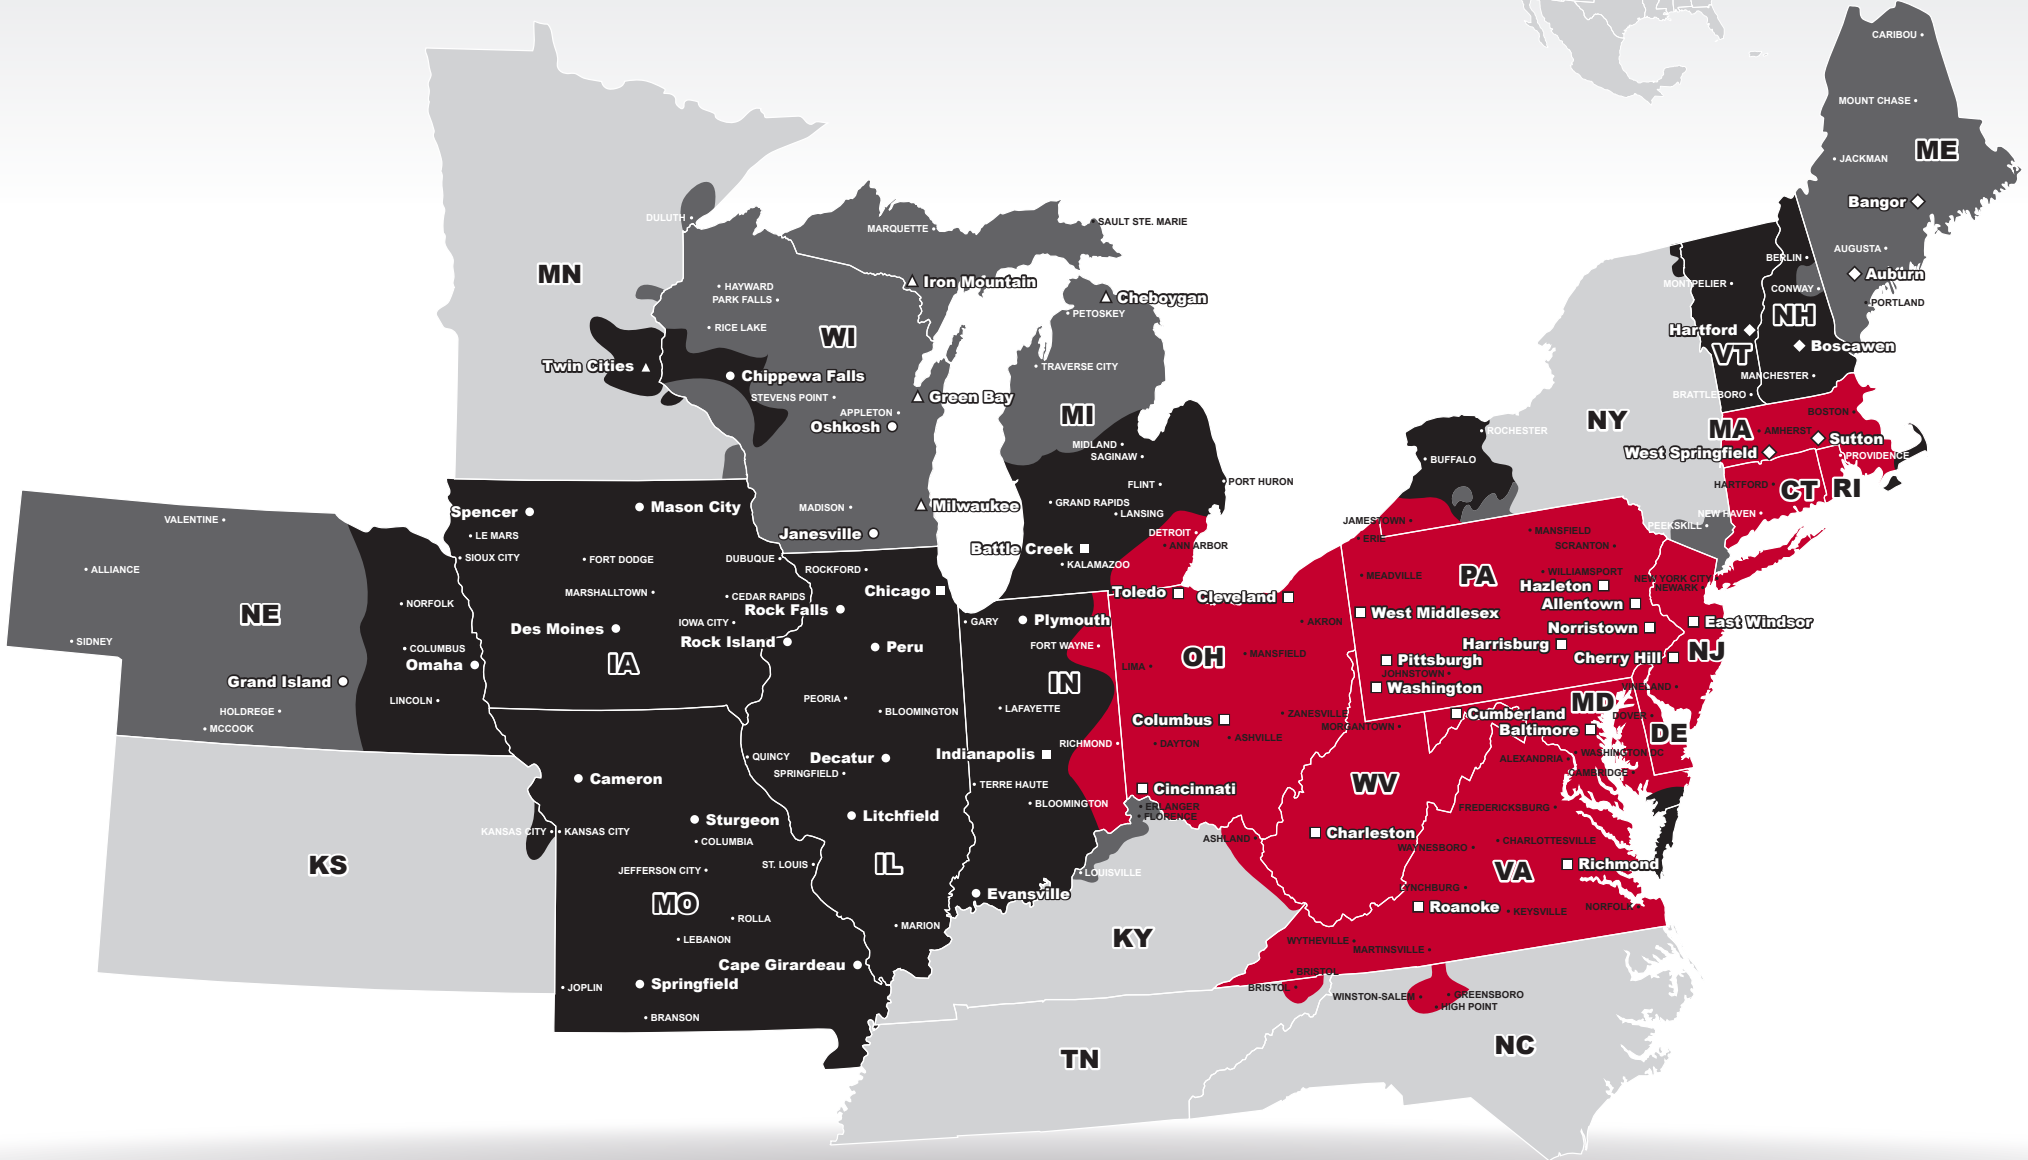

LTL MAP CHERRY HILL

1500 Industrial Highway, Cinnaminson, NJ 08077

Ph: 1-856-303-2799 | Ph: 1-877-669-2465 | Fax: 1-856-303-2791

LTL • EXPEDITE • SUPPLY CHAIN • GROUND • TRUCKLOAD

Coverage Areas

- PITT OHIO
- Dohrn Transfer
- Ross Express
- US Special Delivery
- Seamless Coverage Across All of North America

PITT OHIO CORE SERVICE ■ 1 DAY ■ 2 DAYS ■ 3+ DAYS

PITT OHIO TERMINAL DOHRN TRANSFER TERMINAL ROSS EXPRESS TERMINAL US SPECIAL DELIVERY TERMINAL

Note: This map is a representation of transit days to major metro areas in these states. For up-to-date, zip-to-zip transit times, please visit the PITT OHIO website at www.pittohio.com