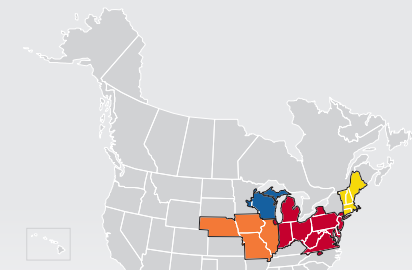

LTL MAP CHERRY HILL

1500 Industrial Highway, Cinnaminson, NJ 08077

Ph: 1-856-303-2799 | Ph: 1-877-669-2465 | Fax: 1-856-303-2791

LTL • EXPEDITE • SUPPLY CHAIN • GROUND • TRUCKLOAD

Coverage Areas

- PITT OHIO
- Dohrn Transfer
- Ross Express
- US Special Delivery
- Seamless Coverage Across All of North America

PITT OHIO CORE SERVICE ■ 1 DAY ■ 2 DAYS ■ 3+ DAYS

PITT OHIO TERMINAL DOHRN TRANSFER TERMINAL ROSS EXPRESS TERMINAL US SPECIAL DELIVERY TERMINAL

Note: This map is a representation of transit days to major metro areas in these states. For up-to-date, zip-to-zip transit times, please visit the PITT OHIO website at www.pittohio.com