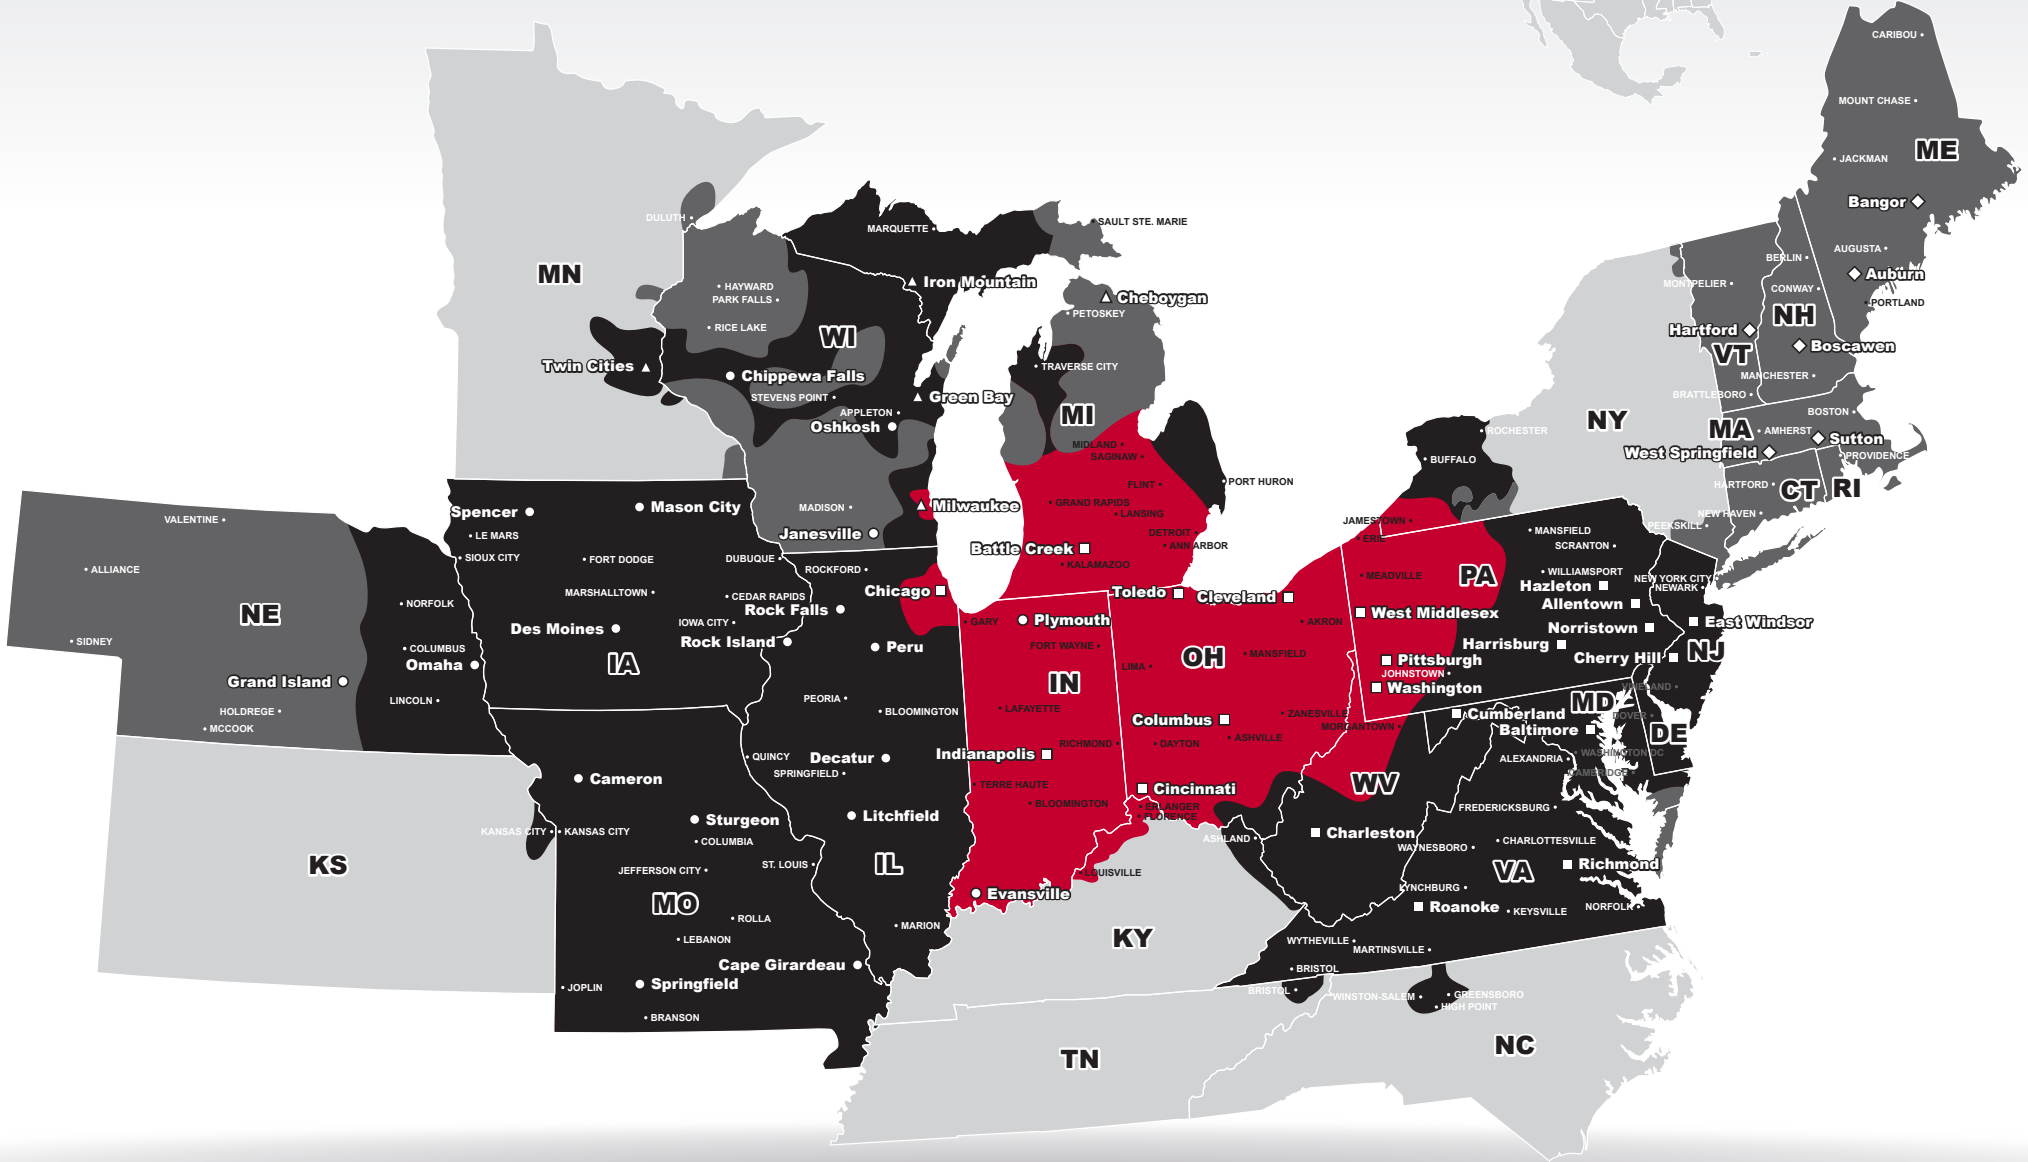

# LTL MAP CHICAGO

4975 West Pershing Road, Cicero, IL 60804

Ph: 1-708-652-3515 | Ph: 1-877-366-2449 | Fax: 1-708-652-3560

LTL • EXPEDITE • SUPPLY CHAIN • GROUND • TRUCKLOAD

**Coverage Areas**

- PITT OHIO
- Dohrn Transfer
- Ross Express
- US Special Delivery
- Seamless Coverage Across All of North America

PITT OHIO CORE SERVICE ■ 1 DAY ■ 2 DAYS ■ 3+ DAYS

PITT OHIO TERMINAL  DOHRN TRANSFER TERMINAL  ROSS EXPRESS TERMINAL  US SPECIAL DELIVERY TERMINAL

Note: This map is a representation of transit days to major metro areas in these states. For up-to-date, zip-to-zip transit times, please visit the PITT OHIO website at [www.pittohio.com](http://www.pittohio.com)

## LESS-THAN-TRUCKLOAD TERMINAL LOCATIONS