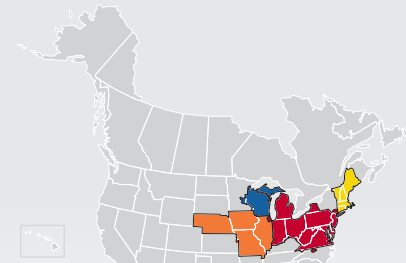

# LTL MAP CHICAGO

4975 West Pershing Road, Cicero, IL 60804

Ph: 1-708-652-3515 | Ph: 1-877-366-2449 | Fax: 1-708-652-3560

LTL • EXPEDITE • SUPPLY CHAIN • GROUND • TRUCKLOAD

**Coverage Areas**

- PITT OHIO
- Dohrn Transfer
- Ross Express
- US Special Delivery
- Seamless Coverage Across All of North America

PITT OHIO CORE SERVICE ■ 1 DAY ■ 2 DAYS ■ 3+ DAYS

PITT OHIO TERMINAL  DOHRN TRANSFER TERMINAL  ROSS EXPRESS TERMINAL  US SPECIAL DELIVERY TERMINAL

Note: This map is a representation of transit days to major metro areas in these states. For up-to-date, zip-to-zip transit times, please visit the PITT OHIO website at [www.pittohio.com](http://www.pittohio.com)

## LESS-THAN-TRUCKLOAD TERMINAL LOCATIONS