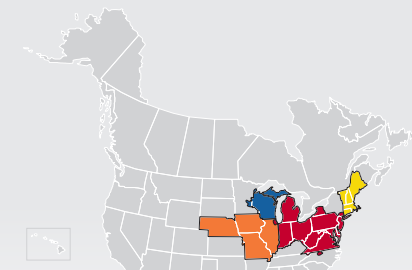

# LTL MAP CINCINNATI

5000 Duff Drive, Cincinnati, OH 45246

Ph: 1-513-860-3424 | Ph: 1-800-765-4165 | Fax: 1-513-860-3430

LTL • EXPEDITE • SUPPLY CHAIN • GROUND • TRUCKLOAD

### Coverage Areas

- PITT OHIO
- Dohrn Transfer
- Ross Express
- US Special Delivery
- Seamless Coverage Across All of North America

PITT OHIO CORE SERVICE ■ 1 DAY ■ 2 DAYS ■ 3+ DAYS

PITT OHIO TERMINAL  DOHRN TRANSFER TERMINAL  ROSS EXPRESS TERMINAL  US SPECIAL DELIVERY TERMINAL

Note: This map is a representation of transit days to major metro areas in these states. For up-to-date, zip-to-zip transit times, please visit the PITT OHIO website at [www.pittohio.com](http://www.pittohio.com)

## LESS-THAN-TRUCKLOAD TERMINAL LOCATIONS