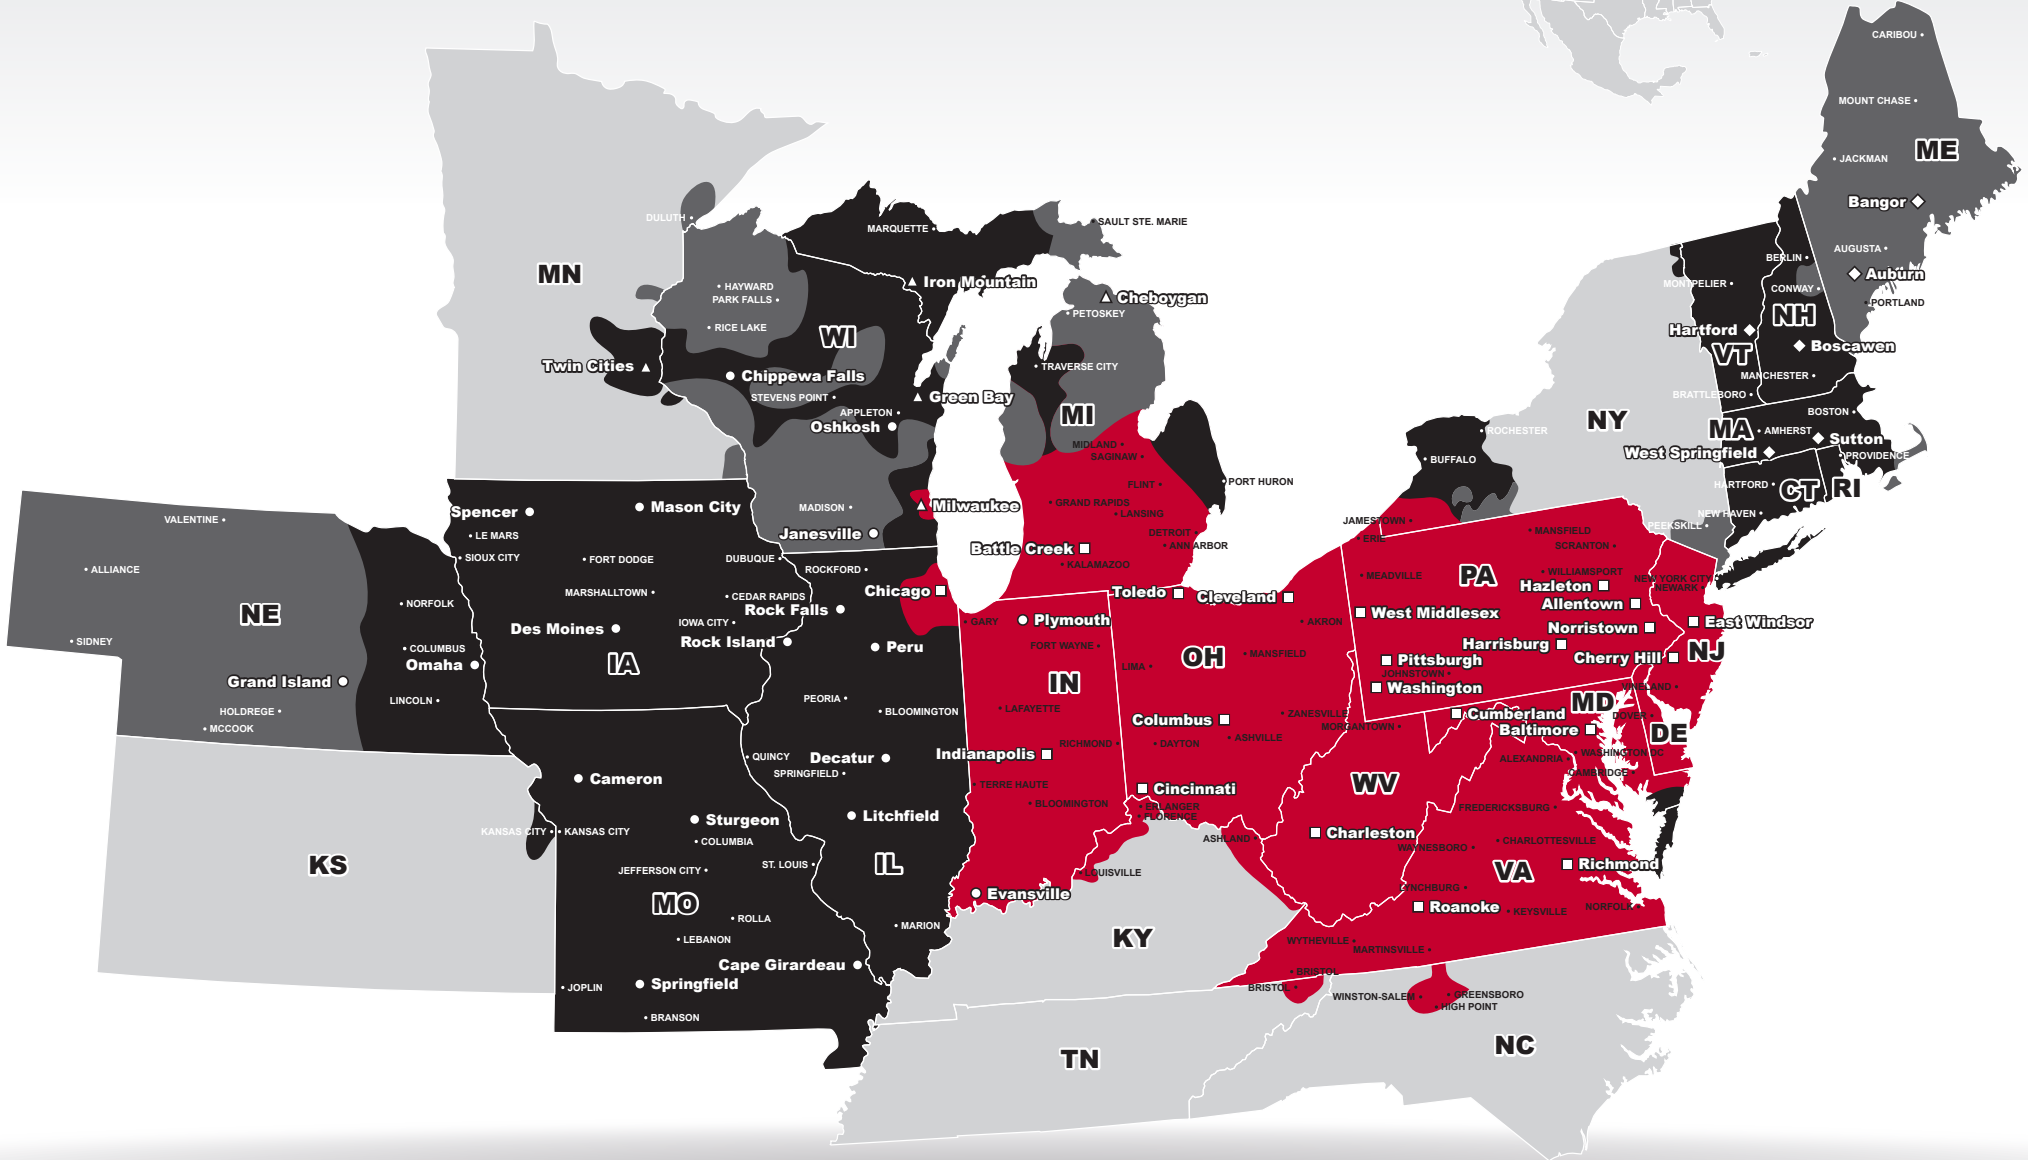

### Coverage Areas

- PITT OHIO
- Dohrn Transfer
- Ross Express
- US Special Delivery
- Seamless Coverage Across All of North America

PITT OHIO CORE SERVICE ■ 1 DAY ■ 2 DAYS ■ 3+ DAYS

PITT OHIO TERMINAL  DOHRN TRANSFER TERMINAL  ROSS EXPRESS TERMINAL  US SPECIAL DELIVERY TERMINAL

Note: This map is a representation of transit days to major metro areas in these states. For up-to-date, zip-to-zip transit times, please visit the PITT OHIO website at [www.pittohio.com](http://www.pittohio.com)

## LESS-THAN-TRUCKLOAD TERMINAL LOCATIONS