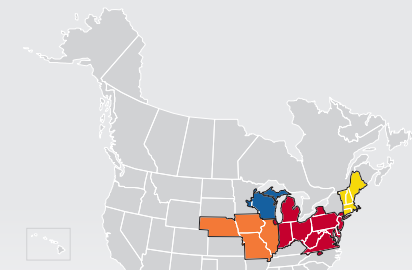

LTL MAP CLEVELAND

5570 Chevrolet Boulevard, Parma, OH 44130

Ph: 1-216-433-9000 | Ph: 1-800-241-1222 | Fax: 1-216-433-1197

LTL • EXPEDITE • SUPPLY CHAIN • GROUND • TRUCKLOAD

Coverage Areas

- PITT OHIO
- Dohrn Transfer
- Ross Express
- US Special Delivery
- Seamless Coverage Across All of North America

PITT OHIO CORE SERVICE ■ 1 DAY ■ 2 DAYS ■ 3+ DAYS

PITT OHIO TERMINAL DOHRN TRANSFER TERMINAL ROSS EXPRESS TERMINAL US SPECIAL DELIVERY TERMINAL

Note: This map is a representation of transit days to major metro areas in these states. For up-to-date, zip-to-zip transit times, please visit the PITT OHIO website at www.pittohio.com