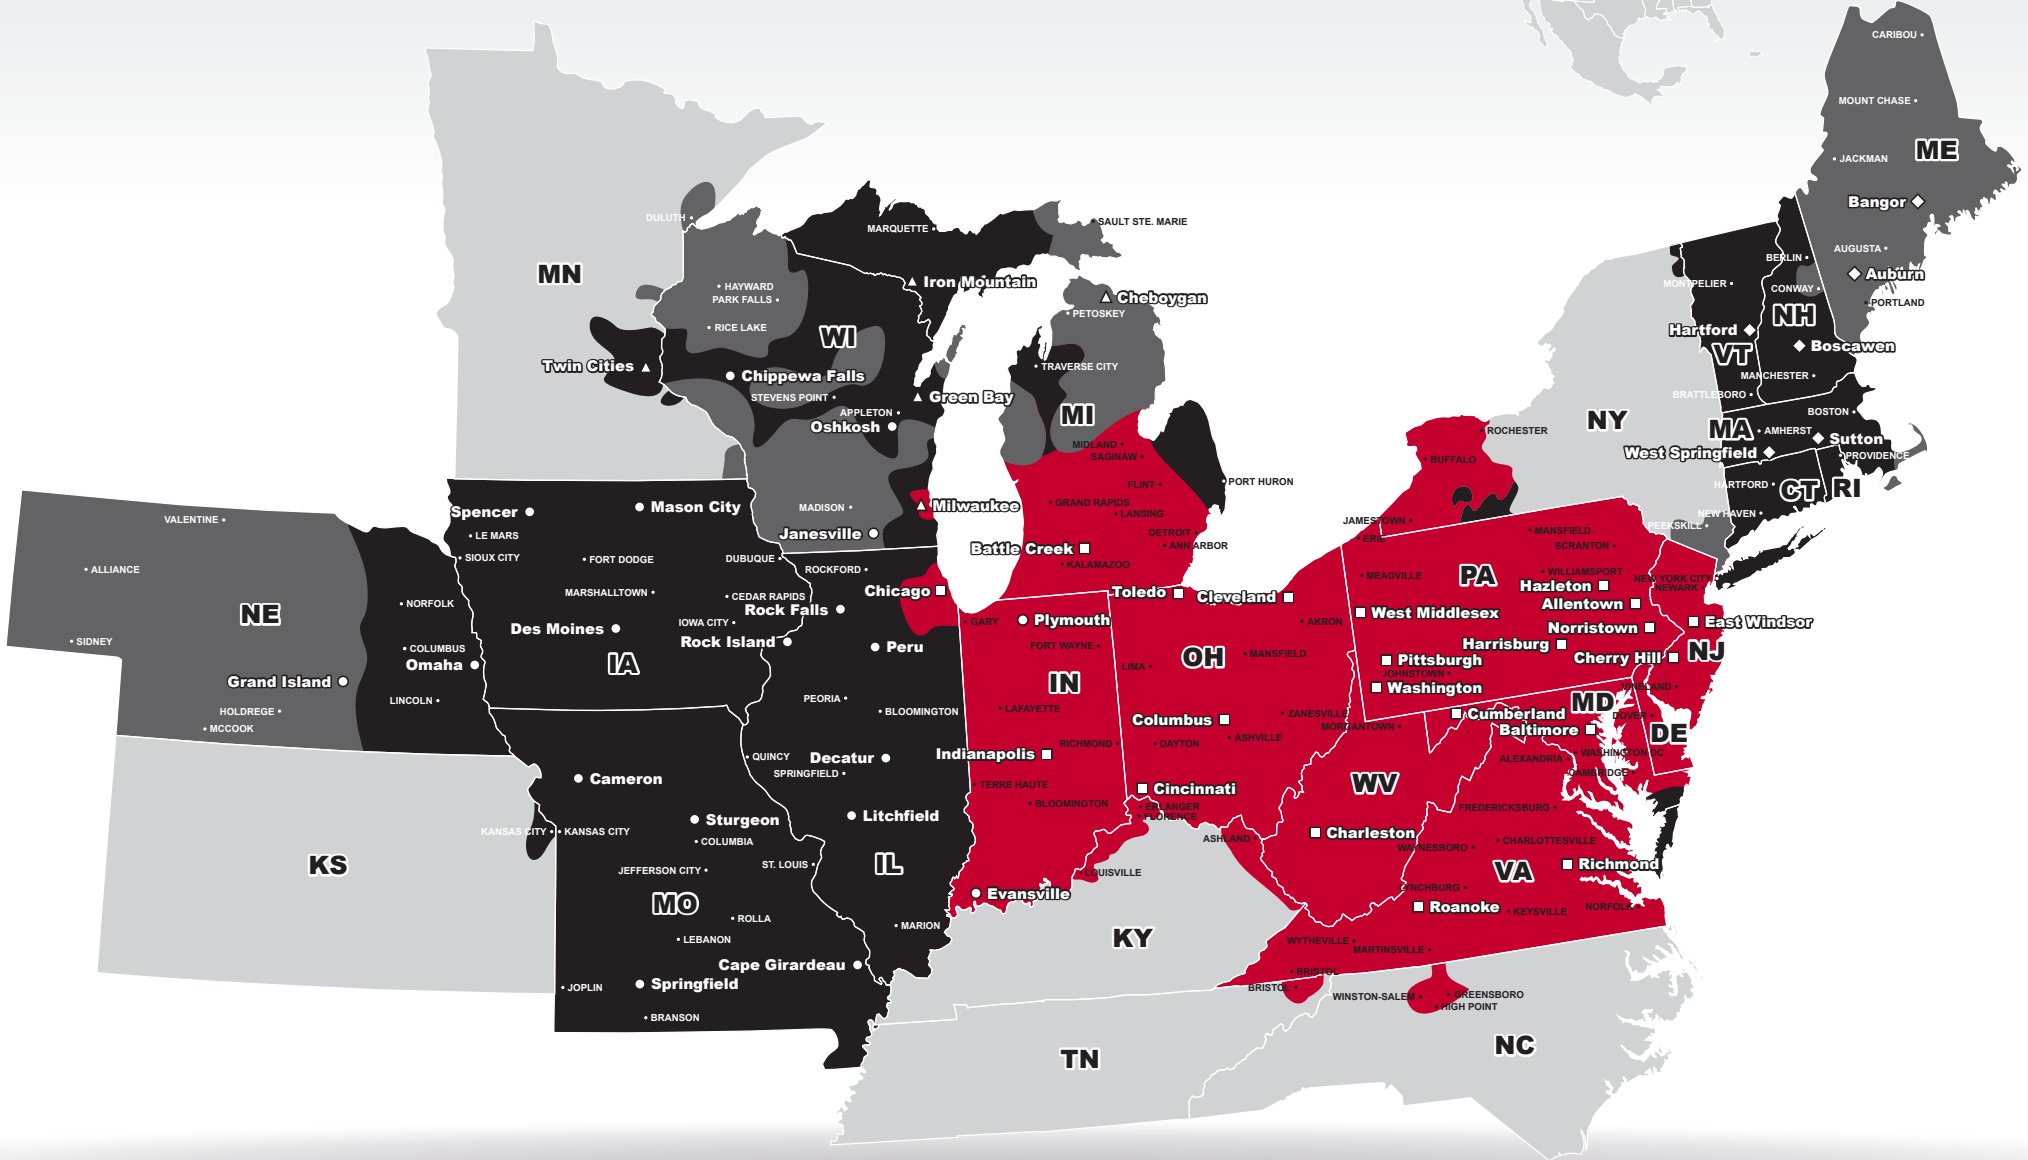

LTL MAP CLEVELAND

5570 Chevrolet Boulevard, Parma, OH 44130

Ph: 1-216-433-9000 | Ph: 1-800-241-1222 | Fax: 1-216-433-1197

LTL • EXPEDITE • SUPPLY CHAIN • GROUND • TRUCKLOAD

Coverage Areas

- PITT OHIO
- Dohrn Transfer
- Ross Express
- US Special Delivery
- Seamless Coverage Across All of North America

PITT OHIO CORE SERVICE ■ 1 DAY ■ 2 DAYS ■ 3+ DAYS

PITT OHIO TERMINAL DOHRN TRANSFER TERMINAL ROSS EXPRESS TERMINAL US SPECIAL DELIVERY TERMINAL

Note: This map is a representation of transit days to major metro areas in these states. For up-to-date, zip-to-zip transit times, please visit the PITT OHIO website at www.pittohio.com