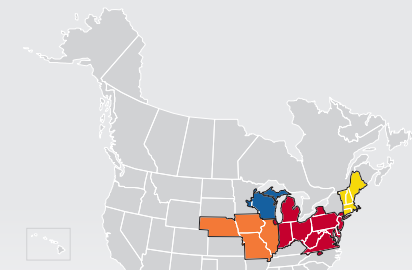

LTL MAP COLUMBUS

2101 Hardy Parkway Street, Grove City, OH 43123

Ph: 1-614-801-1064 | Ph: 1-800-795-2658 | Fax: 1-614-801-1073

LTL • EXPEDITE • SUPPLY CHAIN • GROUND • TRUCKLOAD

Coverage Areas

- PITT OHIO
- Dohrn Transfer
- Ross Express
- US Special Delivery
- Seamless Coverage Across All of North America

PITT OHIO CORE SERVICE ■ 1 DAY ■ 2 DAYS ■ 3+ DAYS

□ PITT OHIO TERMINAL ○ DOHRN TRANSFER TERMINAL ◇ ROSS EXPRESS TERMINAL △ US SPECIAL DELIVERY TERMINAL

Note: This map is a representation of transit days to major metro areas in these states. For up-to-date, zip-to-zip transit times, please visit the PITT OHIO website at www.pittohio.com