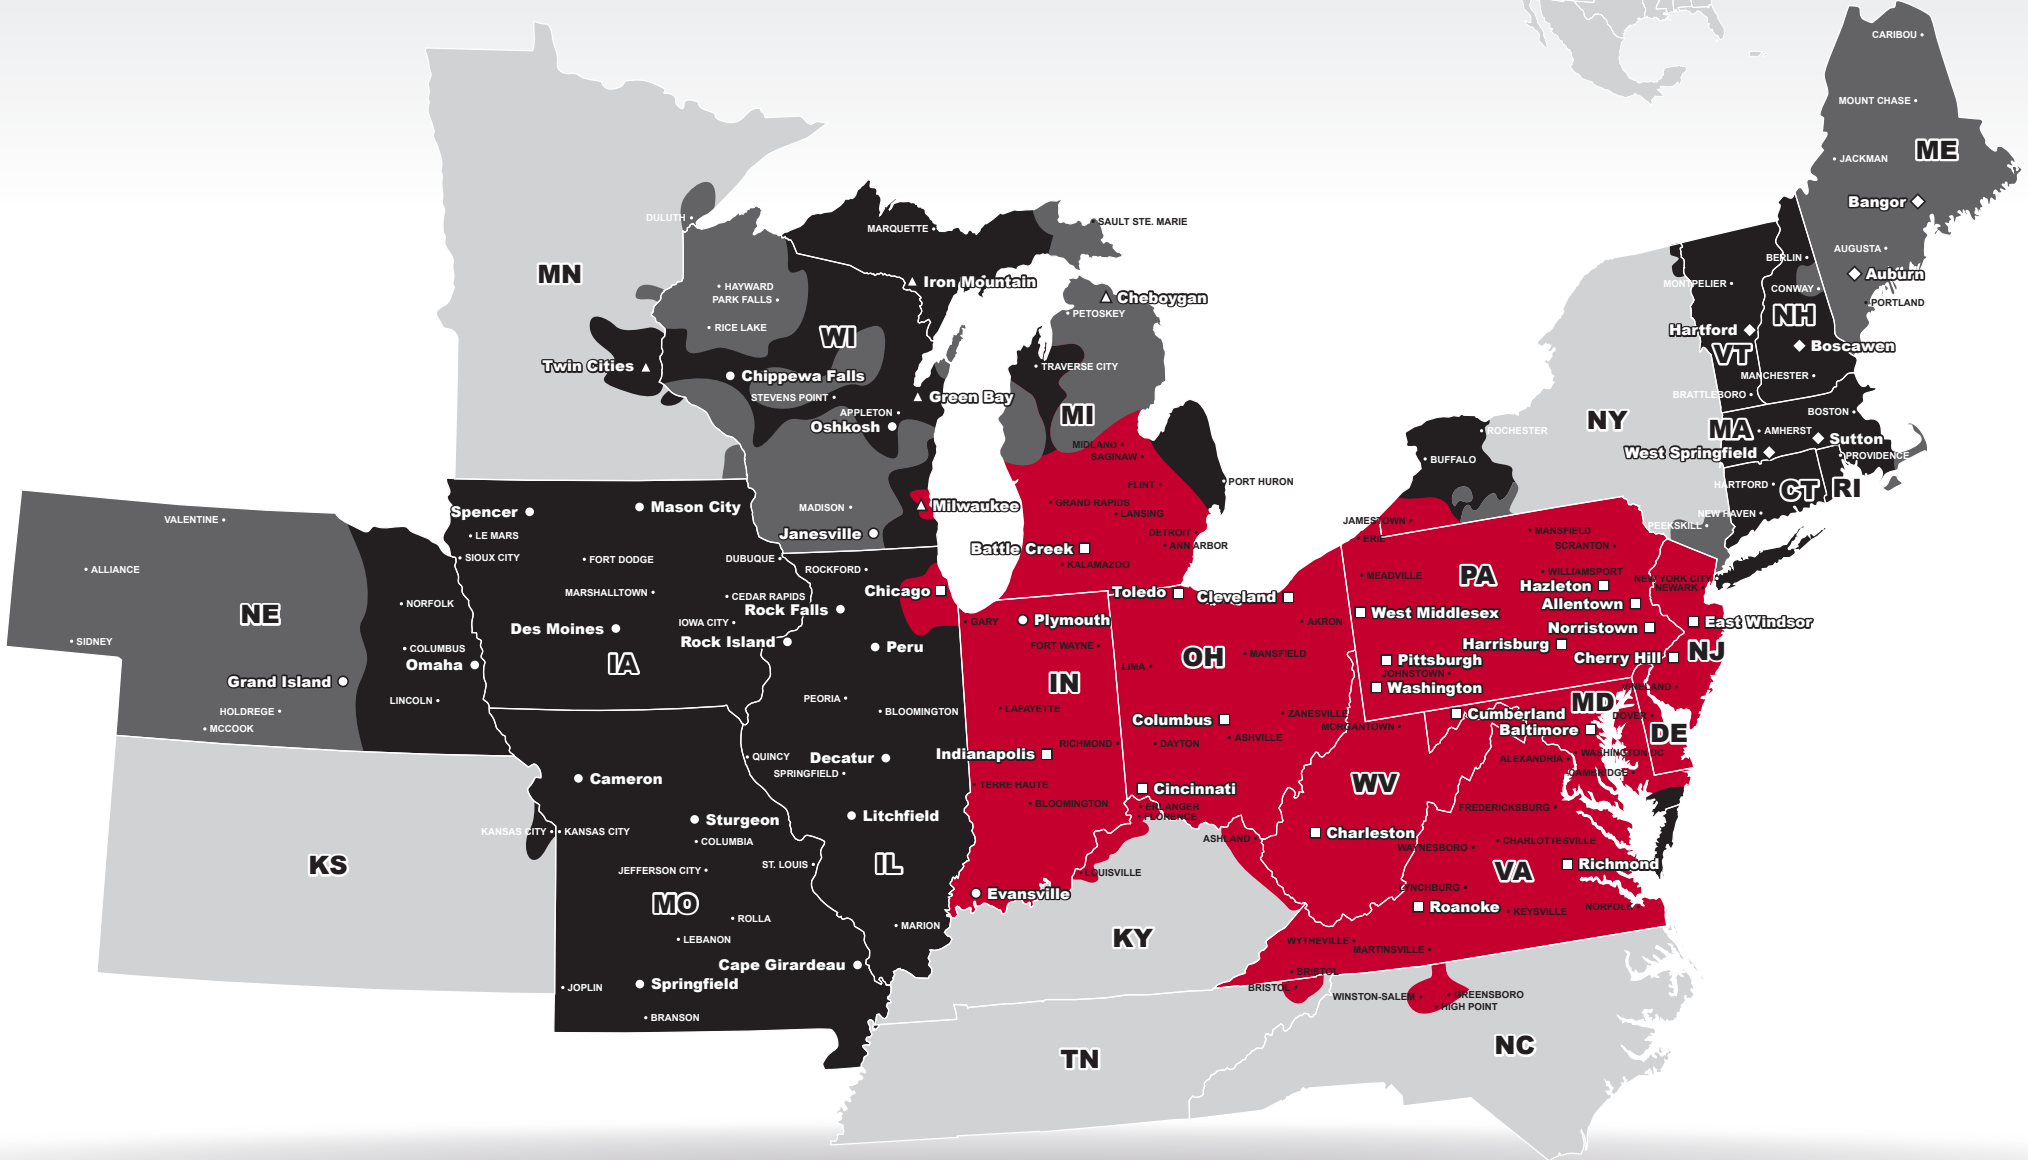

LTL MAP COLUMBUS

2101 Hardy Parkway Street, Grove City, OH 43123

Ph: 1-614-801-1064 | Ph: 1-800-795-2658 | Fax: 1-614-801-1073

LTL • EXPEDITE • SUPPLY CHAIN • GROUND • TRUCKLOAD

Coverage Areas

- PITT OHIO
- Dohrn Transfer
- Ross Express
- US Special Delivery
- Seamless Coverage Across All of North America

PITT OHIO CORE SERVICE ■ 1 DAY ■ 2 DAYS ■ 3+ DAYS

□ PITT OHIO TERMINAL ○ DOHRN TRANSFER TERMINAL ◇ ROSS EXPRESS TERMINAL △ US SPECIAL DELIVERY TERMINAL

Note: This map is a representation of transit days to major metro areas in these states. For up-to-date, zip-to-zip transit times, please visit the PITT OHIO website at www.pittohio.com