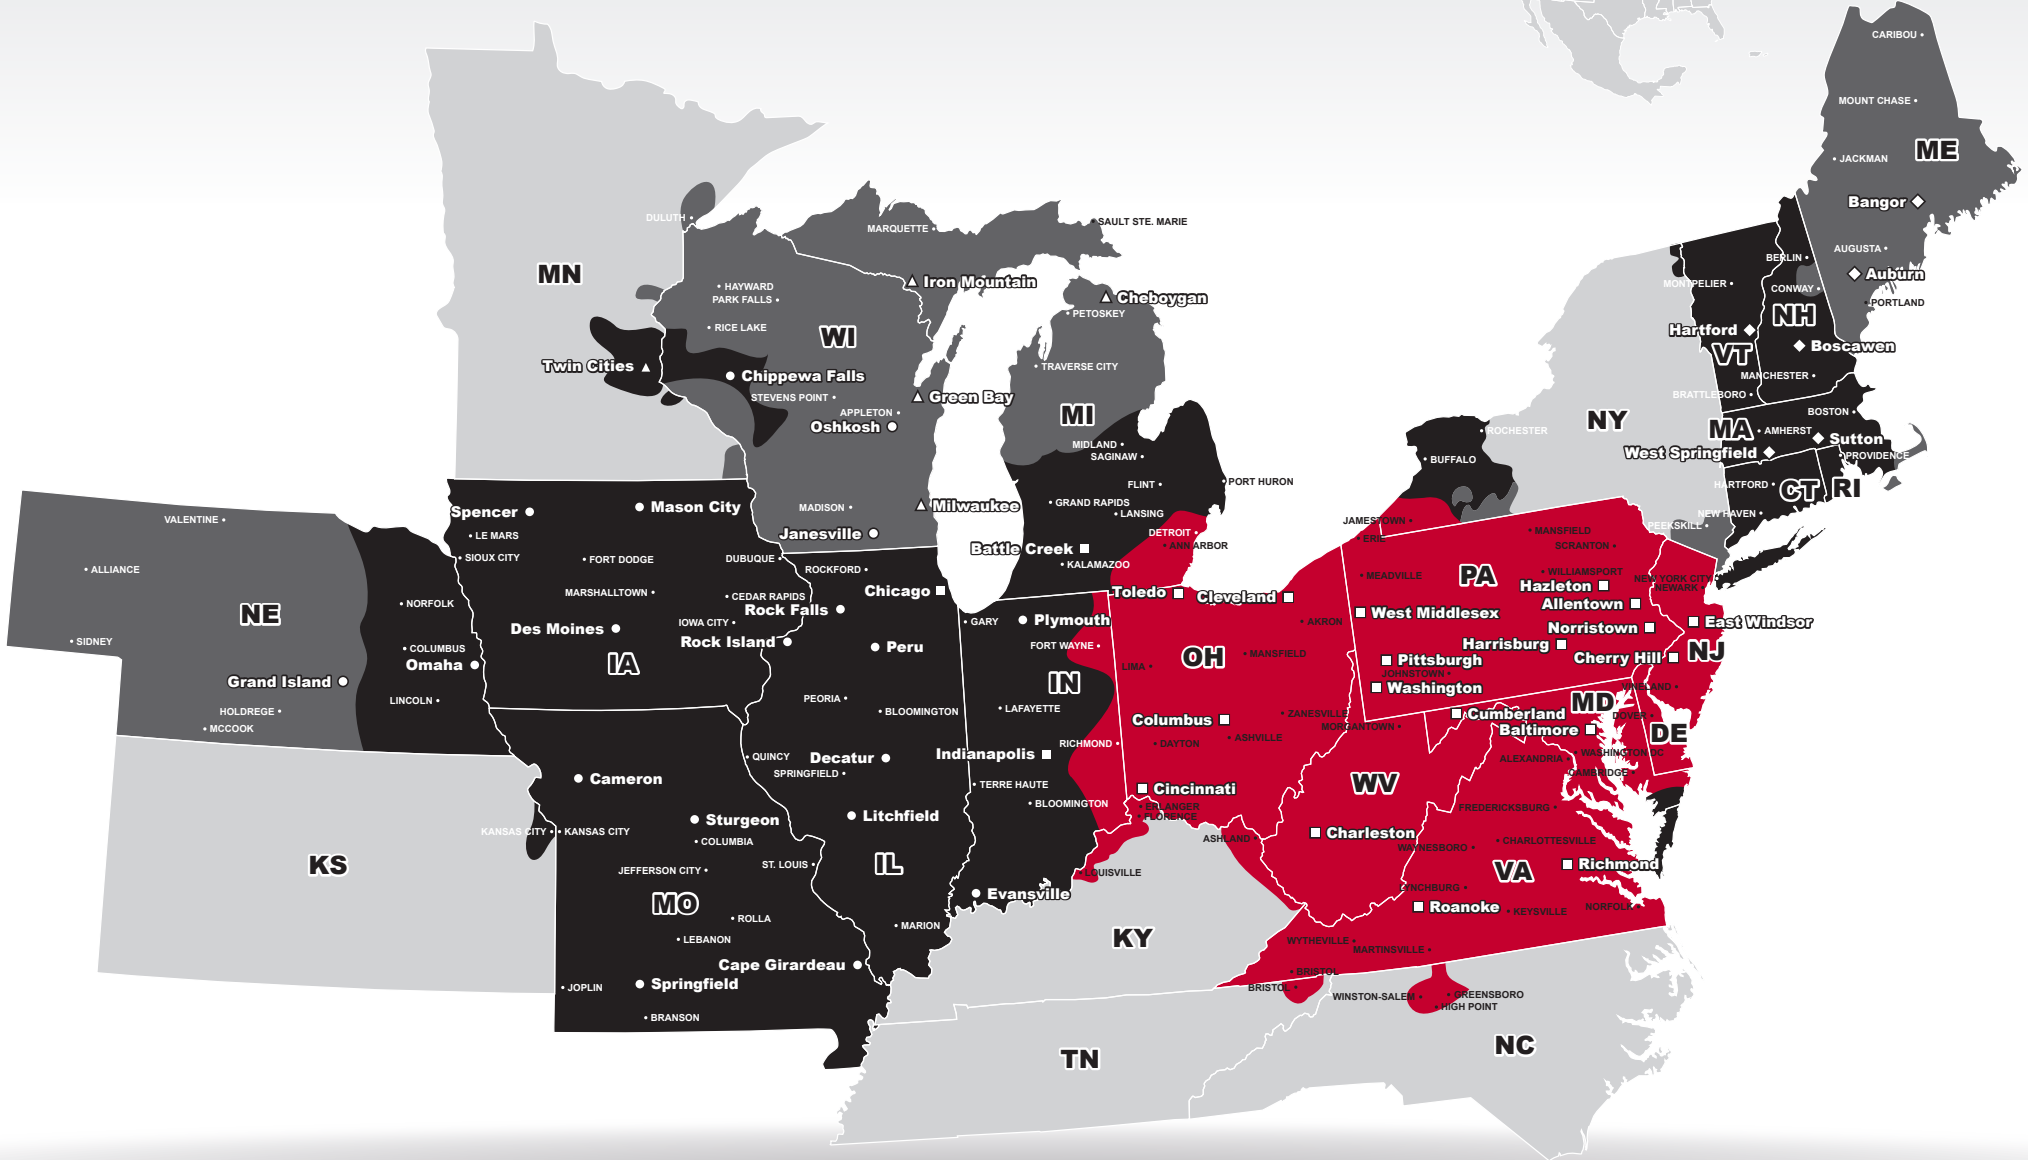

LTL MAP CUMBERLAND

10901 Day Road Southeast, Cumberland, MD 21502

Ph: 1-301-777-0909 | Ph: 1-800-767-2862 | Fax: 1-301-777-8009

LTL • EXPEDITE • SUPPLY CHAIN • GROUND • TRUCKLOAD

Coverage Areas

- PITT OHIO
- Dohrn Transfer
- Ross Express
- US Special Delivery
- Seamless Coverage Across All of North America

PITT OHIO CORE SERVICE ■ 1 DAY ■ 2 DAYS ■ 3+ DAYS

PITT OHIO TERMINAL DOHRN TRANSFER TERMINAL ROSS EXPRESS TERMINAL US SPECIAL DELIVERY TERMINAL

Note: This map is a representation of transit days to major metro areas in these states. For up-to-date, zip-to-zip transit times, please visit the PITT OHIO website at www.pittohio.com