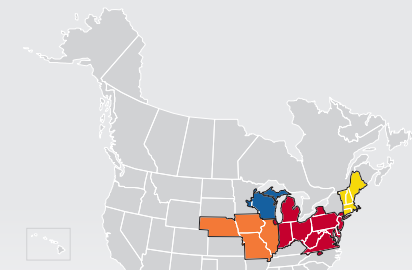

LTL MAP CUMBERLAND

10901 Day Road Southeast, Cumberland, MD 21502

Ph: 1-301-777-0909 | Ph: 1-800-767-2862 | Fax: 1-301-777-8009

LTL • EXPEDITE • SUPPLY CHAIN • GROUND • TRUCKLOAD

Coverage Areas

- PITT OHIO
- Dohrn Transfer
- Ross Express
- US Special Delivery
- Seamless Coverage Across All of North America

PITT OHIO CORE SERVICE ■ 1 DAY ■ 2 DAYS ■ 3+ DAYS

PITT OHIO TERMINAL DOHRN TRANSFER TERMINAL ROSS EXPRESS TERMINAL US SPECIAL DELIVERY TERMINAL

Note: This map is a representation of transit days to major metro areas in these states. For up-to-date, zip-to-zip transit times, please visit the PITT OHIO website at www.pittohio.com