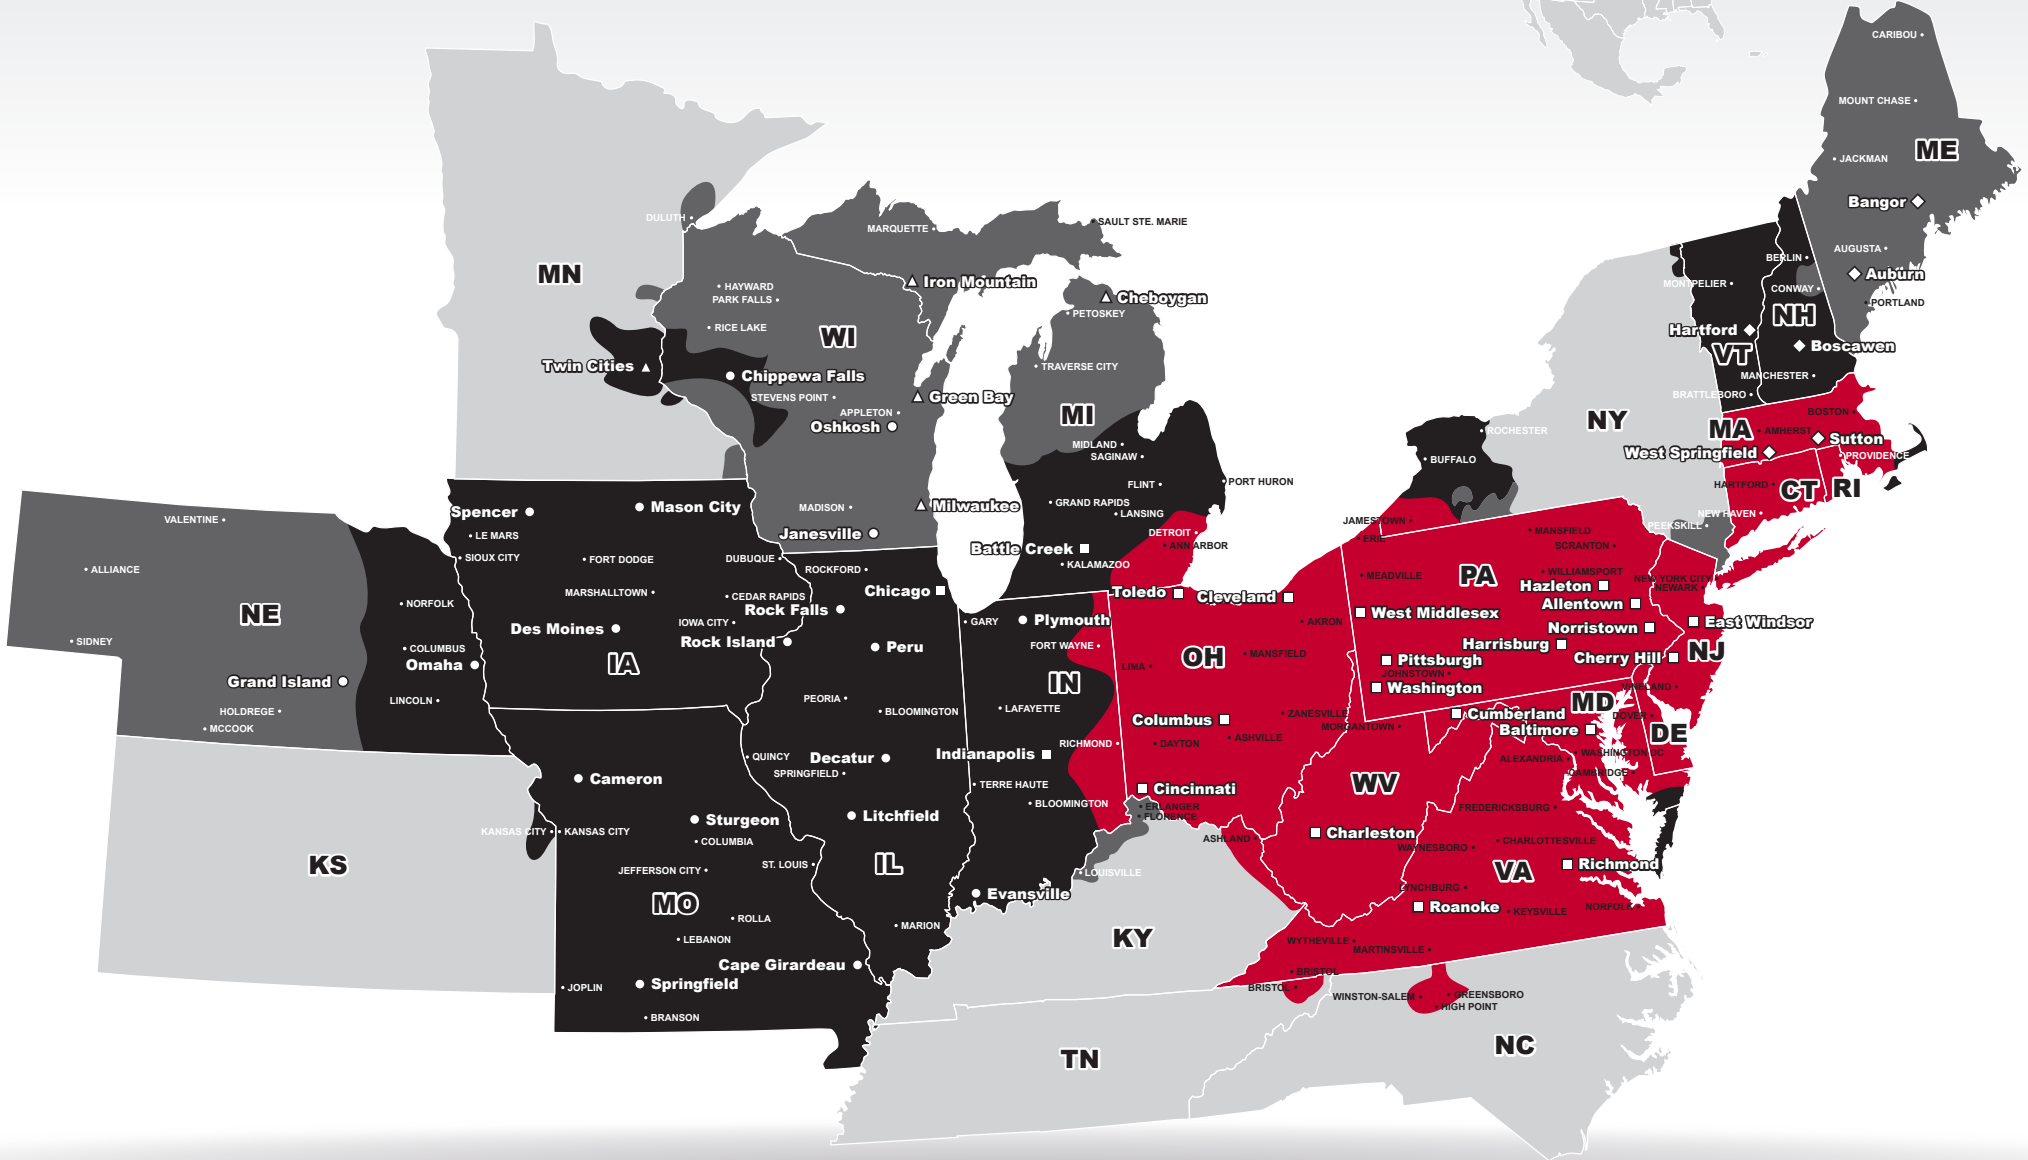

LTL MAP EAST WINDSOR

209 Whitehead Road, Hamilton Township, NJ 08619

Ph: 1-609-890-2086 | Ph: 1-877-325-9463 | Fax: 1-609-890-2063

LTL • EXPEDITE • SUPPLY CHAIN • GROUND • TRUCKLOAD

Coverage Areas

- PITT OHIO
- Dohrn Transfer
- Ross Express
- US Special Delivery
- Seamless Coverage Across All of North America

PITT OHIO CORE SERVICE ■ 1 DAY ■ 2 DAYS ■ 3+ DAYS

PITT OHIO TERMINAL DOHRN TRANSFER TERMINAL ROSS EXPRESS TERMINAL US SPECIAL DELIVERY TERMINAL

Note: This map is a representation of transit days to major metro areas in these states. For up-to-date, zip-to-zip transit times, please visit the PITT OHIO website at www.pittohio.com