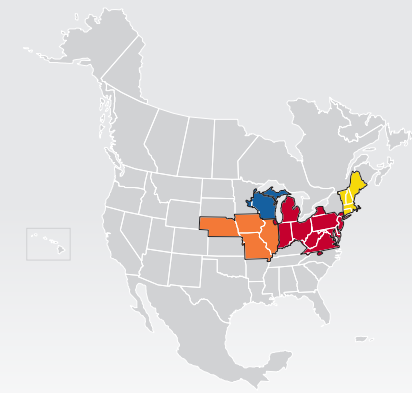

LTL MAP EAST WINDSOR

209 Whitehead Road, Hamilton Township, NJ 08619

Ph: 1-609-890-2086 | Ph: 1-877-325-9463 | Fax: 1-609-890-2063

LTL • EXPEDITE • SUPPLY CHAIN • GROUND • TRUCKLOAD

Coverage Areas

- PITT OHIO
- Dohrn Transfer
- Ross Express
- US Special Delivery
- Seamless Coverage Across All of North America

PITT OHIO CORE SERVICE ■ 1 DAY ■ 2 DAYS ■ 3+ DAYS

PITT OHIO TERMINAL DOHRN TRANSFER TERMINAL ROSS EXPRESS TERMINAL US SPECIAL DELIVERY TERMINAL

Note: This map is a representation of transit days to major metro areas in these states. For up-to-date, zip-to-zip transit times, please visit the PITT OHIO website at www.pittohio.com

LESS-THAN-TRUCKLOAD TERMINAL LOCATIONS

ALLENTOWN

4723 Highway 309
Center Valley, PA 18034
(610) 791-9134
(800) 426-9129
(610) 791-9137 FAX

BALTIMORE

151 Blades Lane
Glen Burnie, MD 21060
(410) 766-6033
(800) 435-5554
(410) 766-6972 FAX