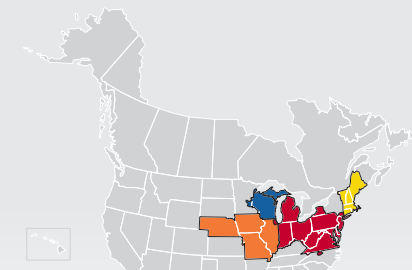

- PITT OHIO
- Dohrn Transfer
- Ross Express
- US Special Delivery
- Seamless Coverage Across All of North America

PITT OHIO CORE SERVICE ■ 1 DAY ■ 2 DAYS ■ 3+ DAYS

PITT OHIO TERMINAL DOHRN TRANSFER TERMINAL ROSS EXPRESS TERMINAL US SPECIAL DELIVERY TERMINAL

Note: This map is a representation of transit days to major metro areas in these states. For up-to-date, zip-to-zip transit times, please visit the PITT OHIO website at www.pittohio.com

LESS-THAN-TRUCKLOAD TERMINAL LOCATIONS