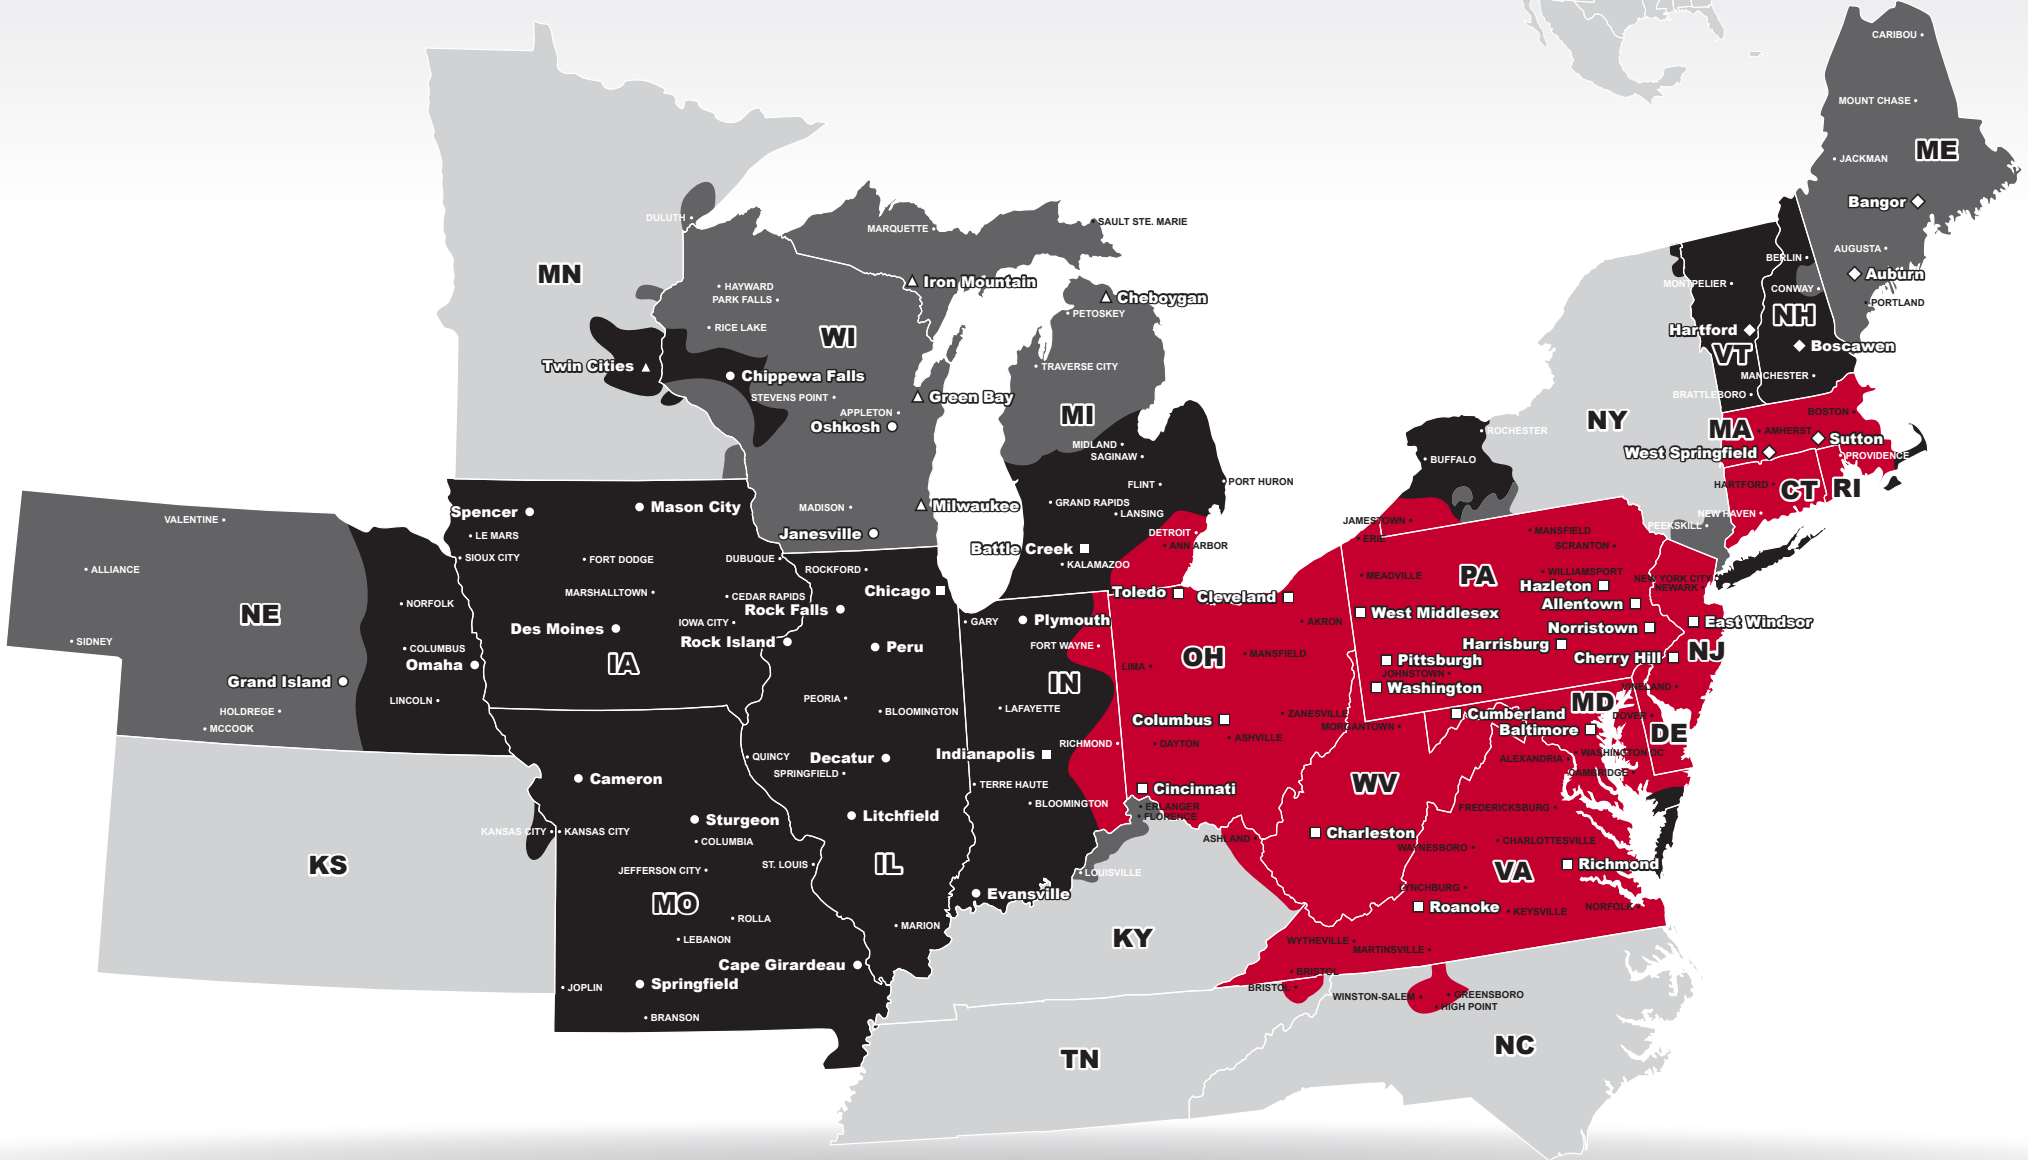

- PITT OHIO
- Dohrn Transfer
- Ross Express
- US Special Delivery
- Seamless Coverage Across All of North America

PITT OHIO CORE SERVICE ■ 1 DAY ■ 2 DAYS ■ 3+ DAYS

PITT OHIO TERMINAL DOHRN TRANSFER TERMINAL ROSS EXPRESS TERMINAL US SPECIAL DELIVERY TERMINAL

Note: This map is a representation of transit days to major metro areas in these states. For up-to-date, zip-to-zip transit times, please visit the PITT OHIO website at www.pittohio.com

LESS-THAN-TRUCKLOAD TERMINAL LOCATIONS