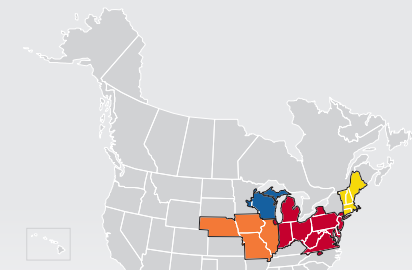

LTL MAP INDIANAPOLIS

1235 Terminal Road, Indianapolis, IN 46217

Ph: 1-317-241-9802 | Ph: 1-888-449-1566 | Fax: 1-317-243-9270

LTL • EXPEDITE • SUPPLY CHAIN • GROUND • TRUCKLOAD

Coverage Areas

- PITT OHIO
- Dohrn Transfer
- Ross Express
- US Special Delivery
- Seamless Coverage Across All of North America

PITT OHIO CORE SERVICE ■ 1 DAY ■ 2 DAYS ■ 3+ DAYS

PITT OHIO TERMINAL DOHRN TRANSFER TERMINAL ROSS EXPRESS TERMINAL US SPECIAL DELIVERY TERMINAL

Note: This map is a representation of transit days to major metro areas in these states. For up-to-date, zip-to-zip transit times, please visit the PITT OHIO website at www.pittohio.com