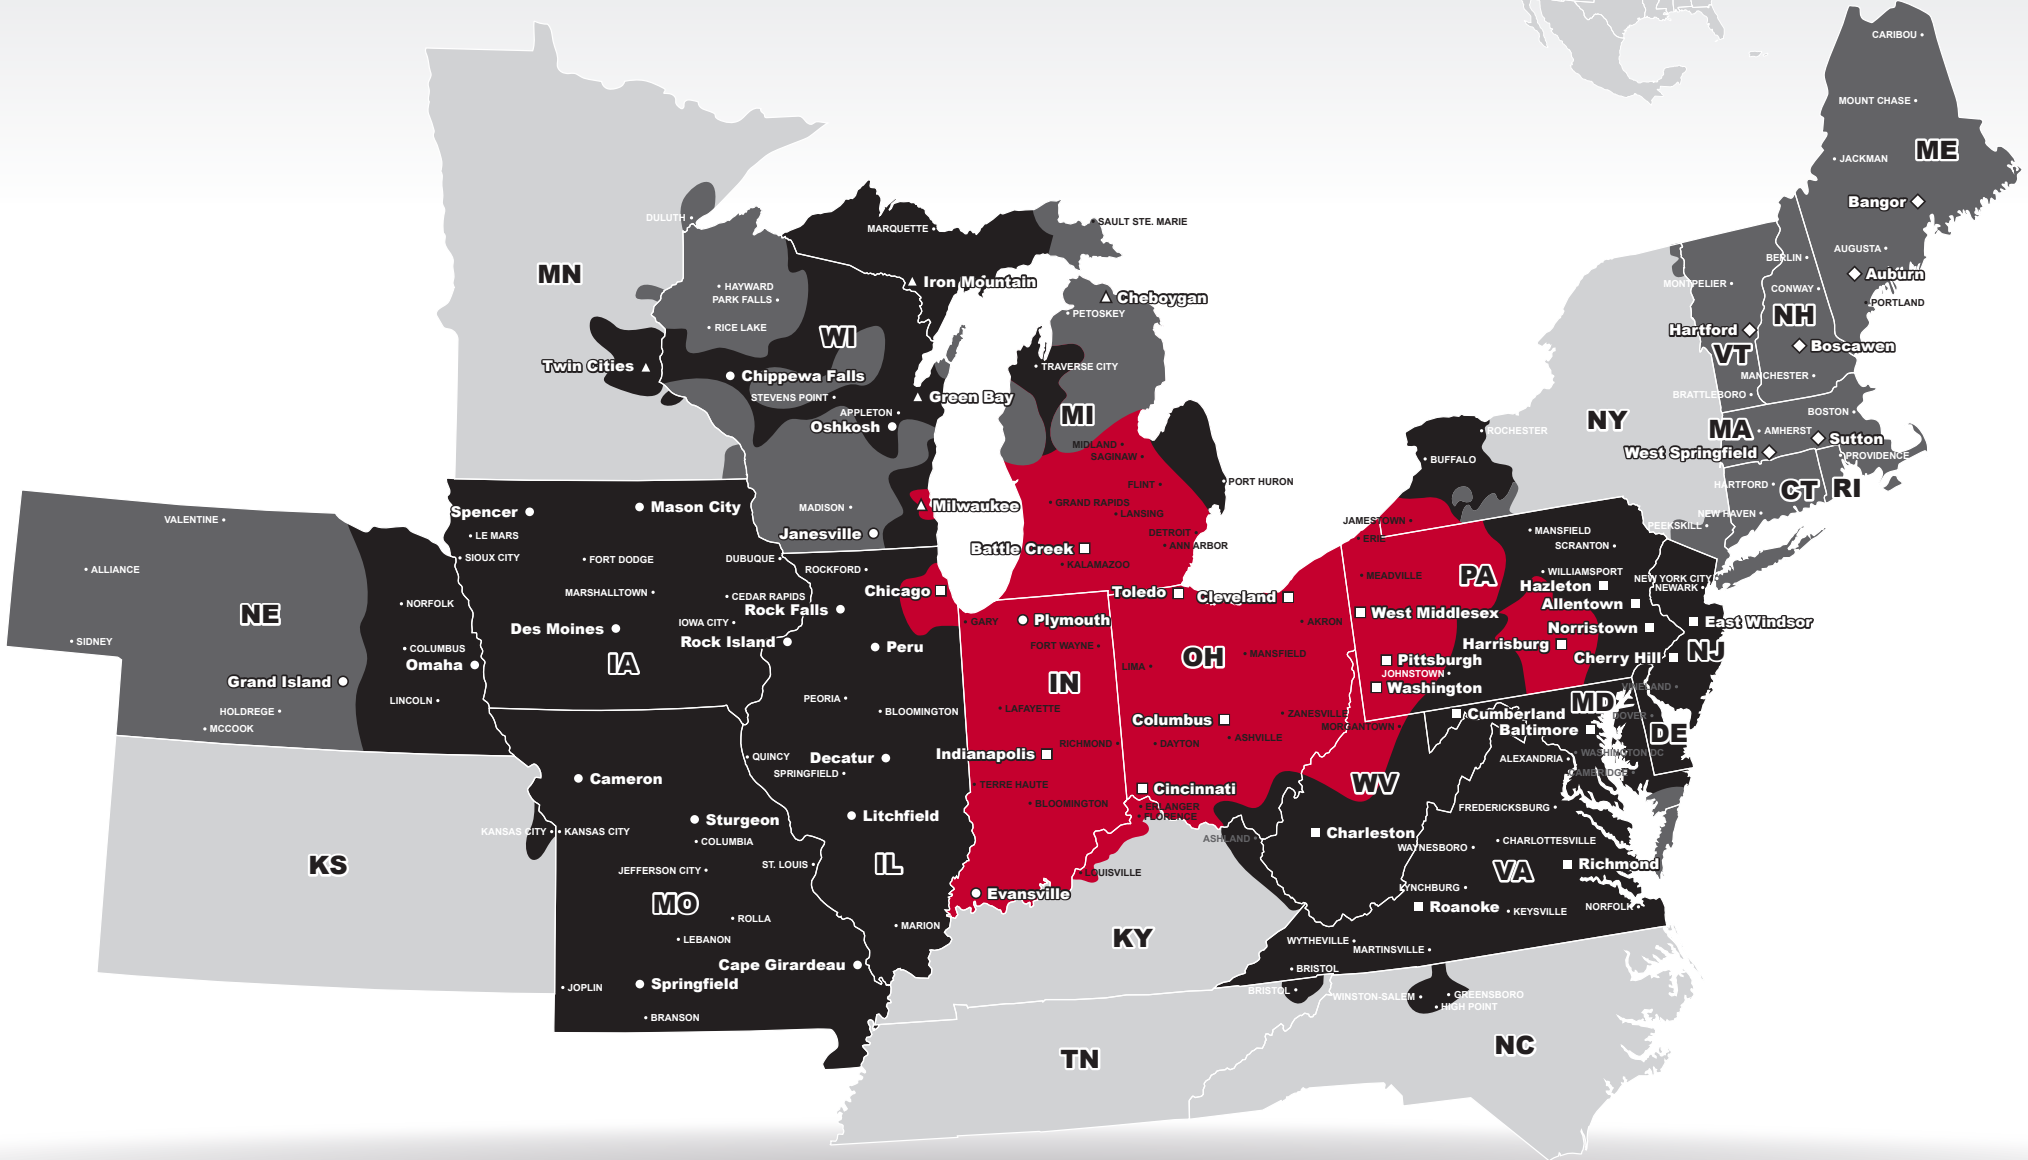

LTL MAP INDIANAPOLIS

1235 Terminal Road, Indianapolis, IN 46217

Ph: 1-317-241-9802 | Ph: 1-888-449-1566 | Fax: 1-317-243-9270

LTL • EXPEDITE • SUPPLY CHAIN • GROUND • TRUCKLOAD

Coverage Areas

- PITT OHIO
- Dohrn Transfer
- Ross Express
- US Special Delivery
- Seamless Coverage Across All of North America

PITT OHIO CORE SERVICE ■ 1 DAY ■ 2 DAYS ■ 3+ DAYS

PITT OHIO TERMINAL DOHRN TRANSFER TERMINAL ROSS EXPRESS TERMINAL US SPECIAL DELIVERY TERMINAL

Note: This map is a representation of transit days to major metro areas in these states. For up-to-date, zip-to-zip transit times, please visit the PITT OHIO website at www.pittohio.com