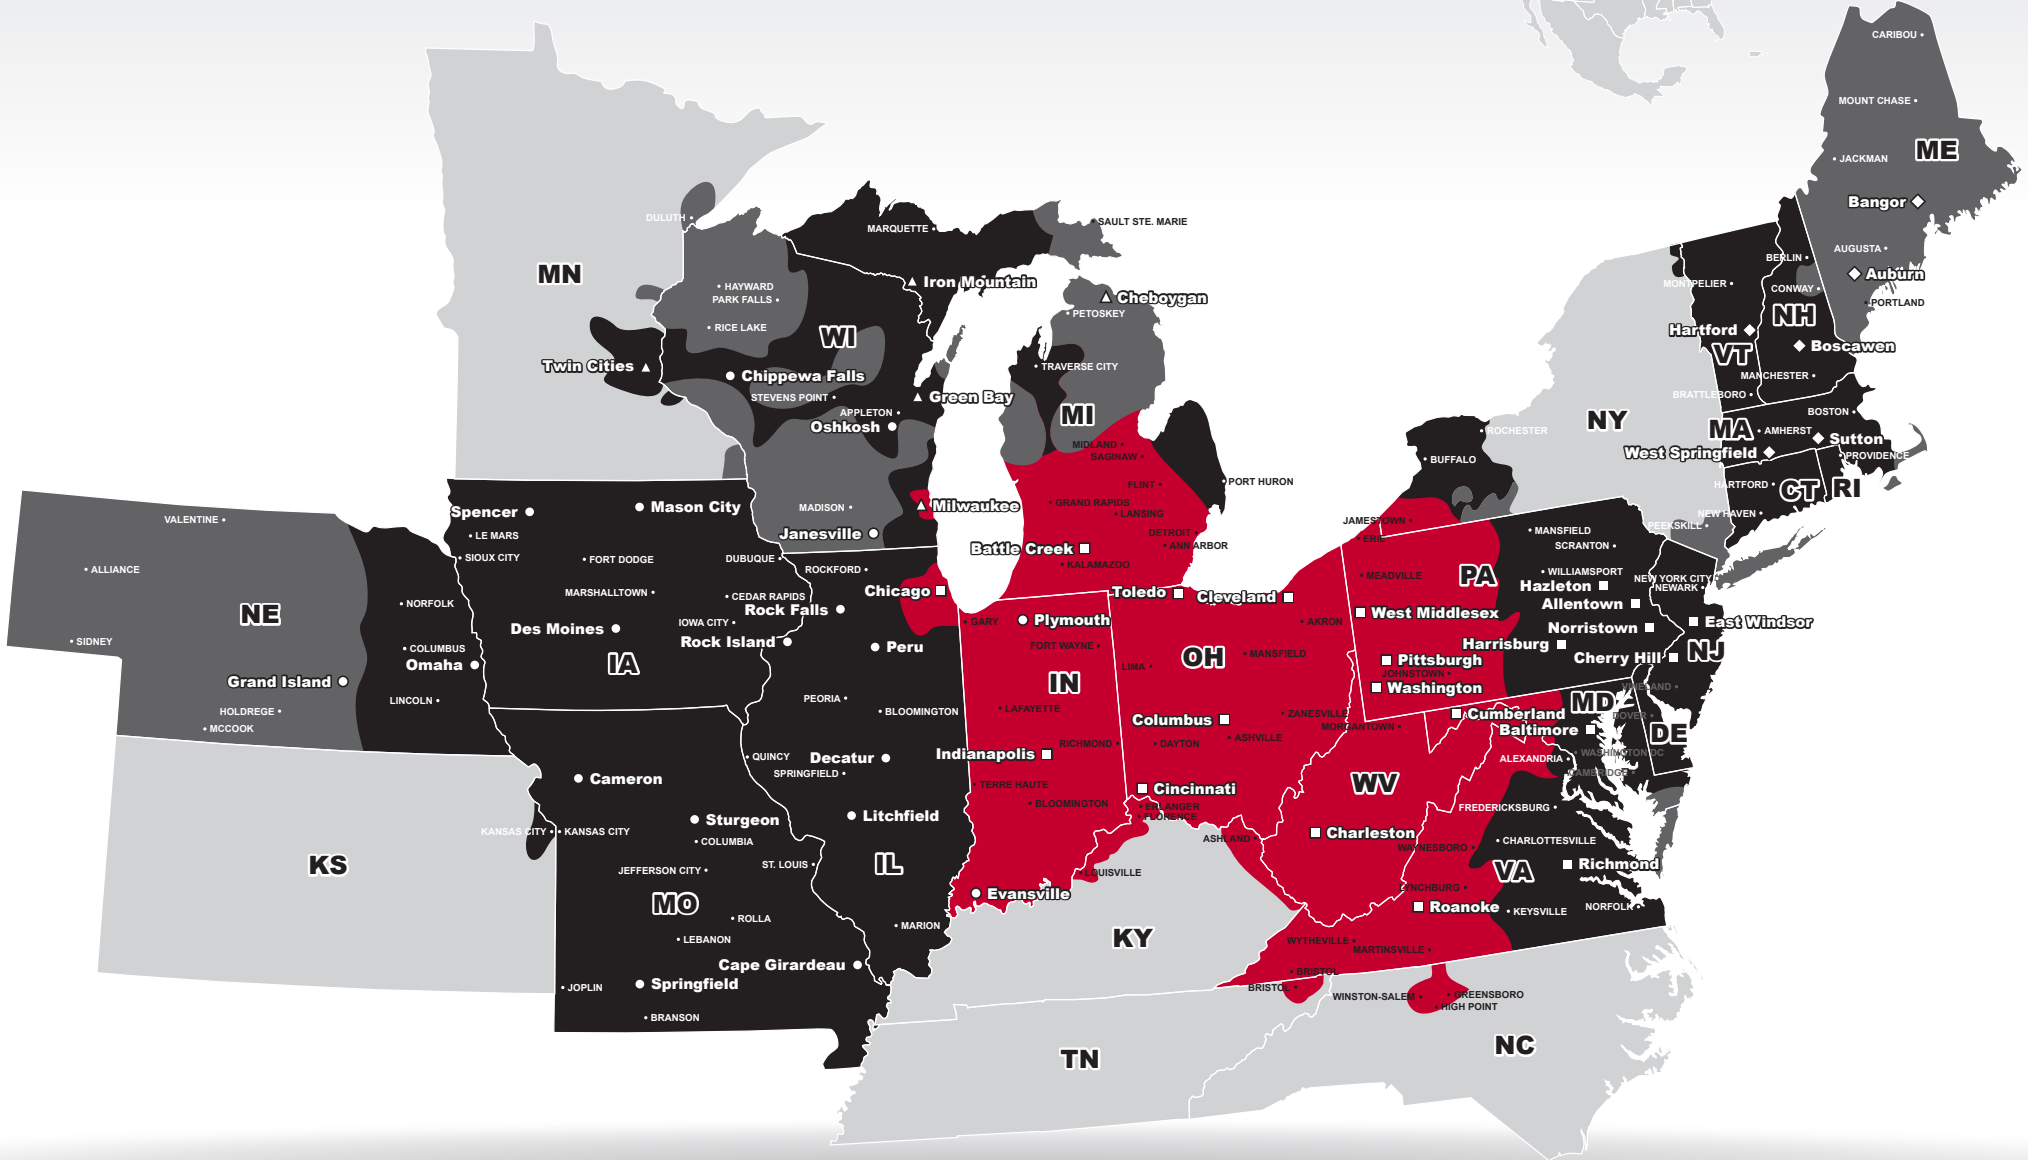

Coverage Areas

- PITT OHIO
- Dohrn Transfer
- Ross Express
- US Special Delivery
- Seamless Coverage Across All of North America

PITT OHIO CORE SERVICE ■ 1 DAY ■ 2 DAYS ■ 3+ DAYS

PITT OHIO TERMINAL  DOHRN TRANSFER TERMINAL  ROSS EXPRESS TERMINAL  US SPECIAL DELIVERY TERMINAL

Note: This map is a representation of transit days to major metro areas in these states. For up-to-date, zip-to-zip transit times, please visit the PITT OHIO website at [www.pittohio.com](http://www.pittohio.com)

## LESS-THAN-TRUCKLOAD TERMINAL LOCATIONS