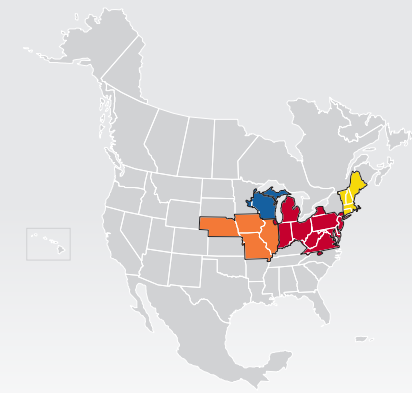

# LTL MAP LOUISVILLE

Served by our Cincinnati Terminal

5000 Duff Drive, Cincinnati, OH 45246

Ph: 1-513-860-3424 | Ph: 1-800-765-4165 | Fax: 1-513-860-3430

LTL • EXPEDITE • SUPPLY CHAIN • GROUND • TRUCKLOAD

Coverage Areas

- PITT OHIO
- Dohrn Transfer
- Ross Express
- US Special Delivery
- Seamless Coverage Across All of North America

PITT OHIO CORE SERVICE ■ 1 DAY ■ 2 DAYS ■ 3+ DAYS

PITT OHIO TERMINAL  DOHRN TRANSFER TERMINAL  ROSS EXPRESS TERMINAL  US SPECIAL DELIVERY TERMINAL

Note: This map is a representation of transit days to major metro areas in these states. For up-to-date, zip-to-zip transit times, please visit the PITT OHIO website at [www.pittohio.com](http://www.pittohio.com)

## LESS-THAN-TRUCKLOAD TERMINAL LOCATIONS