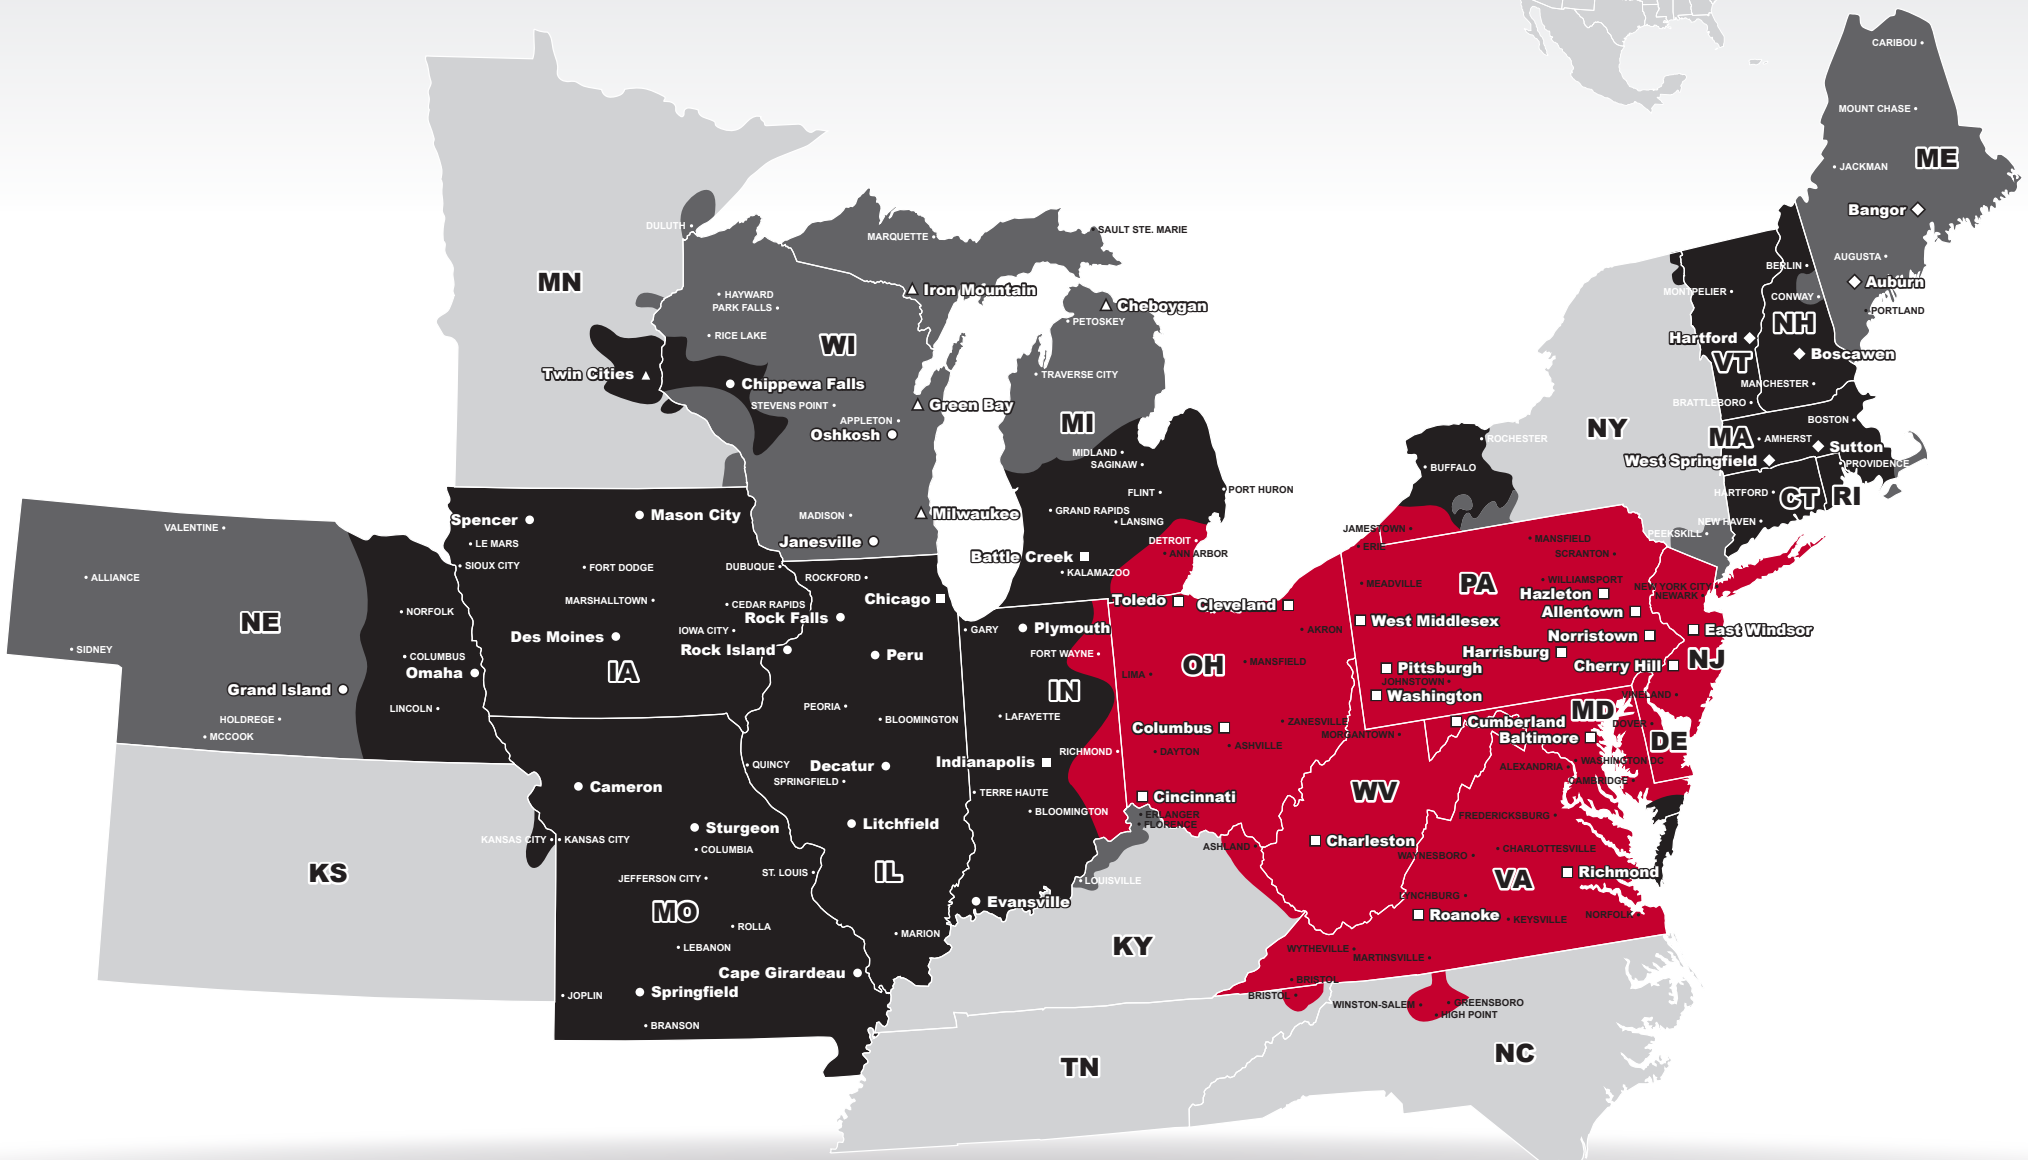

LTL MAP NORRISTOWN

541 Hollow Road, Phoenixville, PA 19460

Ph: 1-610-983-3905 | Ph: 1-800-669-6257 | Fax: 1-610-983-3907

LTL • EXPEDITE • SUPPLY CHAIN • GROUND • TRUCKLOAD

Coverage Areas

- PITT OHIO
- Dohrn Transfer
- Ross Express
- US Special Delivery
- Seamless Coverage Across All of North America

PITT OHIO CORE SERVICE ■ 1 DAY ■ 2 DAYS ■ 3+ DAYS

PITT OHIO TERMINAL DOHRN TRANSFER TERMINAL ROSS EXPRESS TERMINAL US SPECIAL DELIVERY TERMINAL

Note: This map is a representation of transit days to major metro areas in these states. For up-to-date, zip-to-zip transit times, please visit the PITT OHIO website at www.pittohio.com