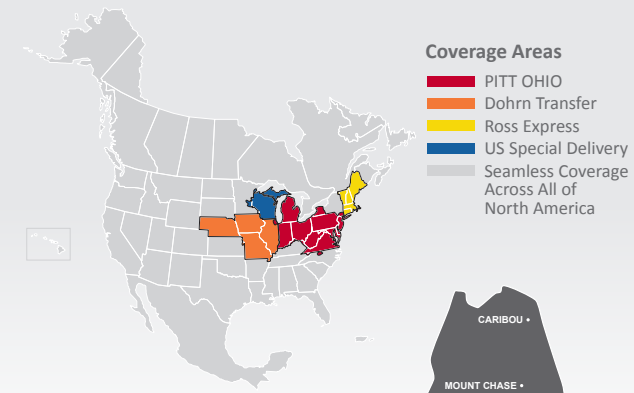

LTL MAP NORRISTOWN

541 Hollow Road, Phoenixville, PA 19460

Ph: 1-610-983-3905 | Ph: 1-800-669-6257 | Fax: 1-610-983-3907

LTL • EXPEDITE • SUPPLY CHAIN • GROUND • TRUCKLOAD

Coverage Areas

- PITT OHIO
- Dohrn Transfer
- Ross Express
- US Special Delivery
- Seamless Coverage Across All of North America

PITT OHIO CORE SERVICE ■ 1 DAY ■ 2 DAYS ■ 3+ DAYS

PITT OHIO TERMINAL DOHRN TRANSFER TERMINAL ROSS EXPRESS TERMINAL US SPECIAL DELIVERY TERMINAL

Note: This map is a representation of transit days to major metro areas in these states. For up-to-date, zip-to-zip transit times, please visit the PITT OHIO website at www.pittohio.com