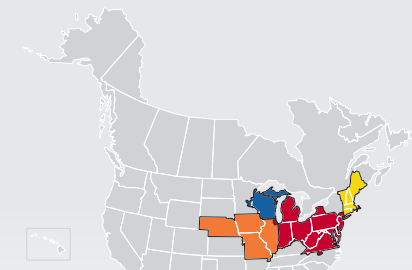

# LTL MAP PITTSBURGH

1 Rich Hill Road, Cheswick, PA 15024

Ph: 1-412-232-3015 | Ph: 1-800-366-7488 | Fax: 1-412-208-2868

LTL • EXPEDITE • SUPPLY CHAIN • GROUND • TRUCKLOAD

### Coverage Areas

- PITT OHIO
- Dohrn Transfer
- Ross Express
- US Special Delivery
- Seamless Coverage Across All of North America

PITT OHIO CORE SERVICE ■ 1 DAY ■ 2 DAYS ■ 3+ DAYS

PITT OHIO TERMINAL  DOHRN TRANSFER TERMINAL  ROSS EXPRESS TERMINAL  US SPECIAL DELIVERY TERMINAL

Note: This map is a representation of transit days to major metro areas in these states. For up-to-date, zip-to-zip transit times, please visit the PITT OHIO website at [www.pittohio.com](http://www.pittohio.com)

## LESS-THAN-TRUCKLOAD TERMINAL LOCATIONS