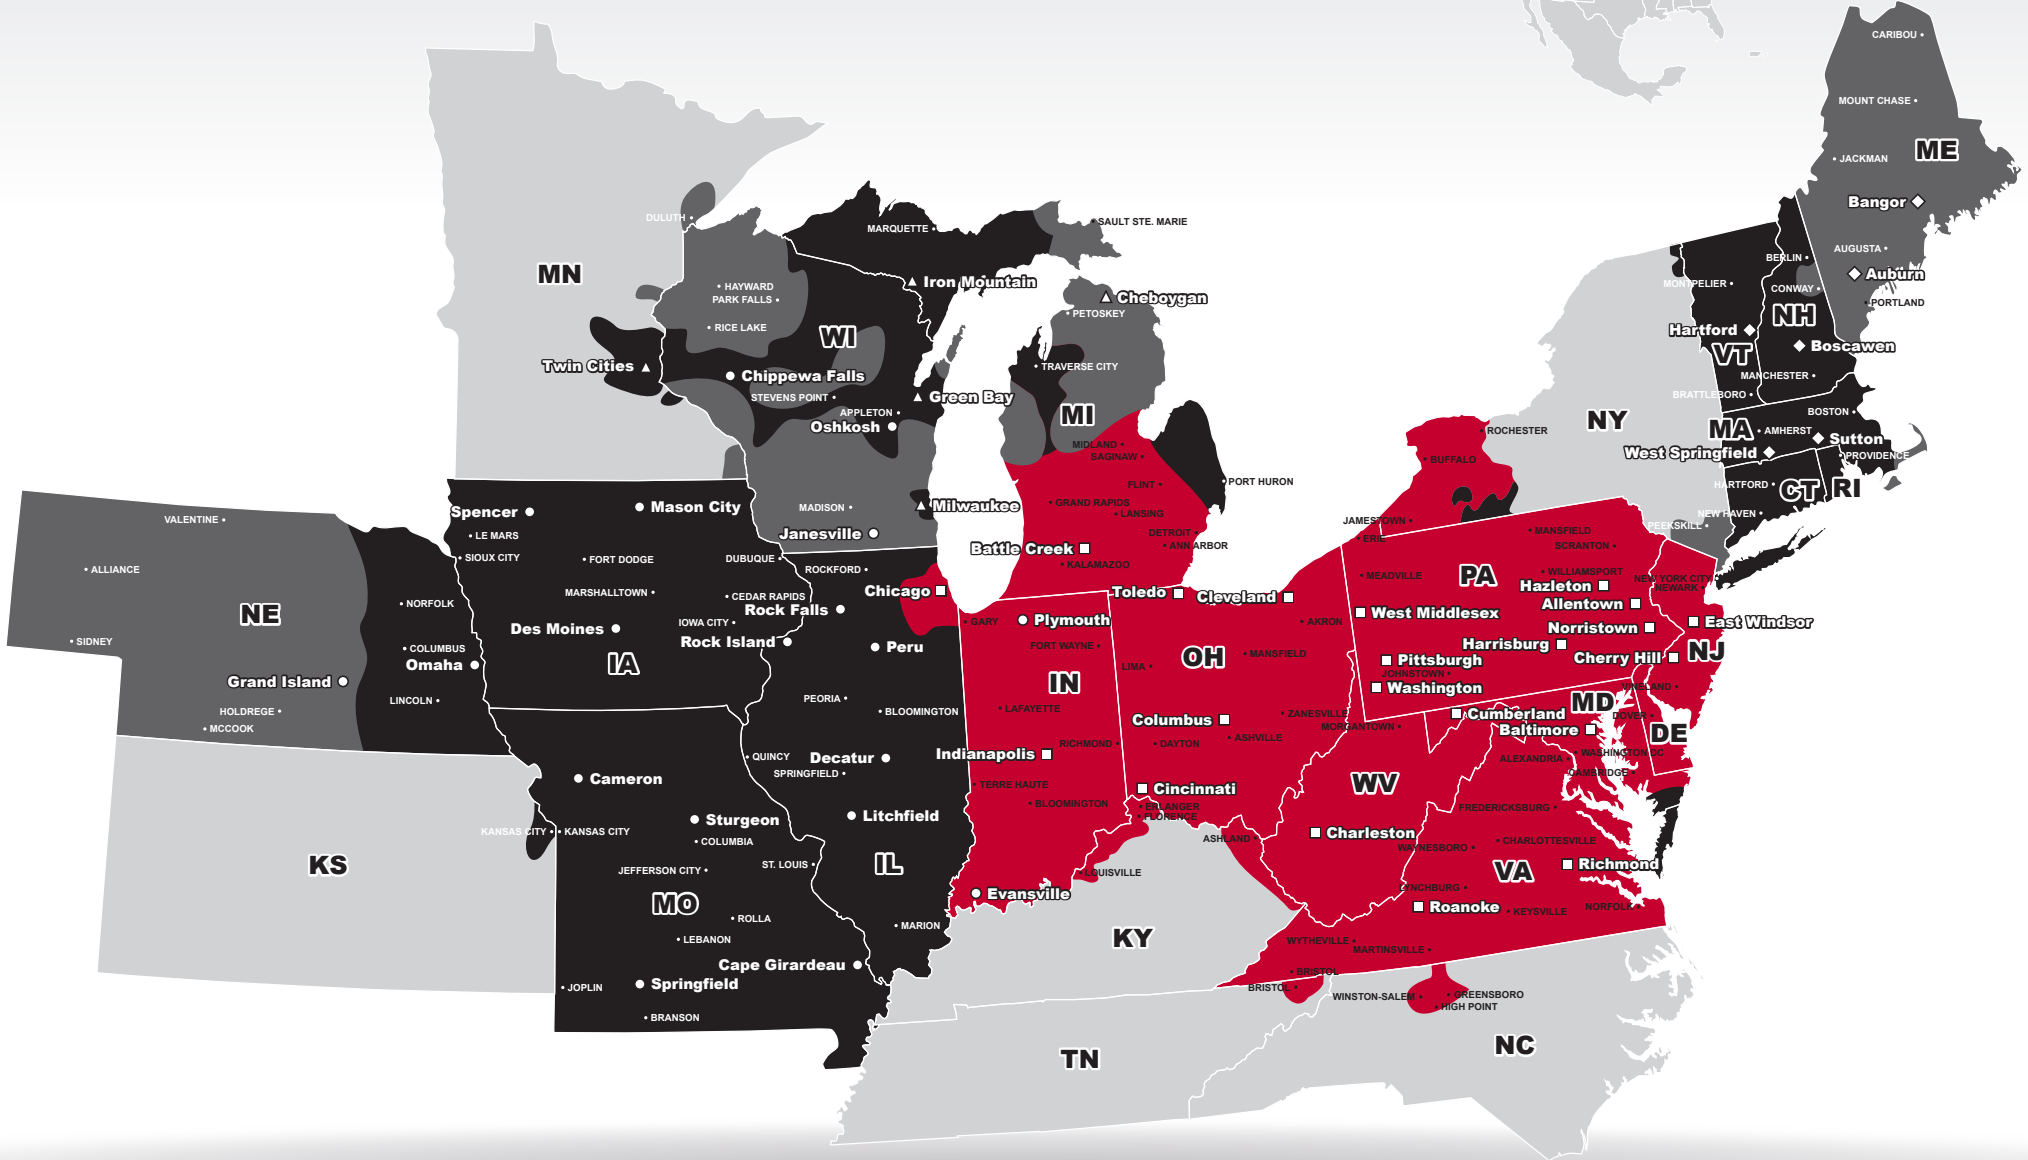

### Coverage Areas

- PITT OHIO
- Dohrn Transfer
- Ross Express
- US Special Delivery
- Seamless Coverage Across All of North America

PITT OHIO CORE SERVICE ■ 1 DAY ■ 2 DAYS ■ 3+ DAYS

PITT OHIO TERMINAL  DOHRN TRANSFER TERMINAL  ROSS EXPRESS TERMINAL  US SPECIAL DELIVERY TERMINAL

Note: This map is a representation of transit days to major metro areas in these states. For up-to-date, zip-to-zip transit times, please visit the PITT OHIO website at [www.pittohio.com](http://www.pittohio.com)

## LESS-THAN-TRUCKLOAD TERMINAL LOCATIONS