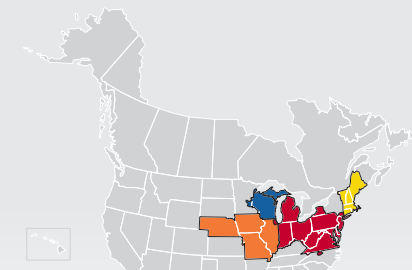

# LTL MAP RICHMOND

2000 Crossblades Street, Richmond, VA 23237

Ph: 1-804-275-5812 | Ph: 1-888-279-2382 | Fax: 1-804-743-2545

LTL • EXPEDITE • SUPPLY CHAIN • GROUND • TRUCKLOAD

### Coverage Areas

- PITT OHIO
- Dohrn Transfer
- Ross Express
- US Special Delivery
- Seamless Coverage Across All of North America

PITT OHIO CORE SERVICE ■ 1 DAY ■ 2 DAYS ■ 3+ DAYS

PITT OHIO TERMINAL  DOHRN TRANSFER TERMINAL  ROSS EXPRESS TERMINAL  US SPECIAL DELIVERY TERMINAL

Note: This map is a representation of transit days to major metro areas in these states. For up-to-date, zip-to-zip transit times, please visit the PITT OHIO website at [www.pittohio.com](http://www.pittohio.com)

## LESS-THAN-TRUCKLOAD TERMINAL LOCATIONS