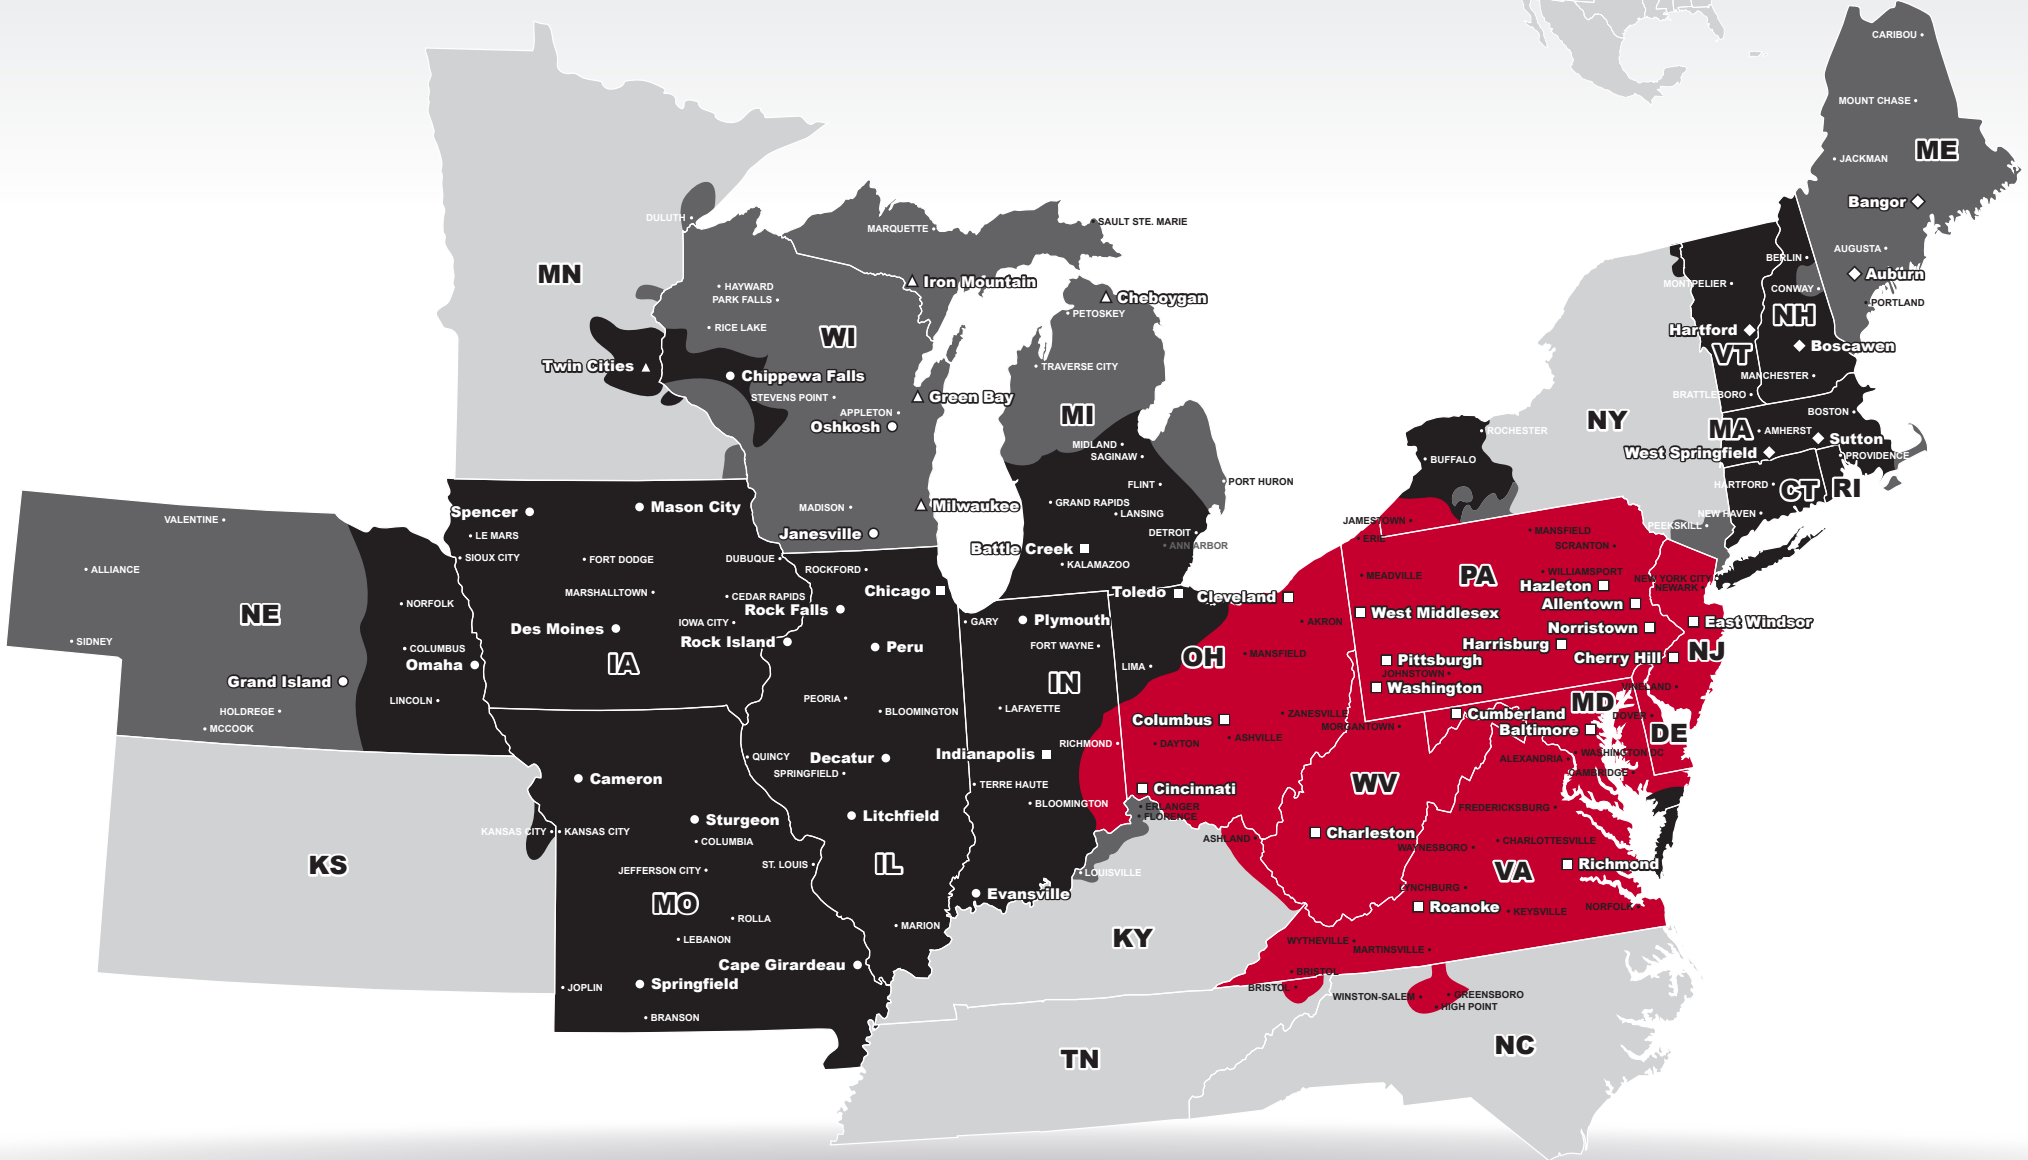

### Coverage Areas

- PITT OHIO
- Dohrn Transfer
- Ross Express
- US Special Delivery
- Seamless Coverage Across All of North America

PITT OHIO CORE SERVICE ■ 1 DAY ■ 2 DAYS ■ 3+ DAYS

PITT OHIO TERMINAL  DOHRN TRANSFER TERMINAL  ROSS EXPRESS TERMINAL  US SPECIAL DELIVERY TERMINAL

Note: This map is a representation of transit days to major metro areas in these states. For up-to-date, zip-to-zip transit times, please visit the PITT OHIO website at [www.pittohio.com](http://www.pittohio.com)

## LESS-THAN-TRUCKLOAD TERMINAL LOCATIONS