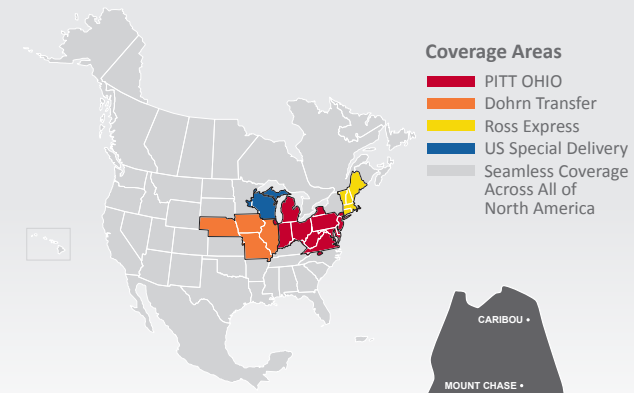

LTL MAP ROANOKE

1512 Plantation Road Northeast, Roanoke, VA 24012

Ph: 1-540-857-8945 | Ph: 1-888-279-0082 | Fax: 1-540-857-8953

LTL • EXPEDITE • SUPPLY CHAIN • GROUND • TRUCKLOAD

Coverage Areas

- PITT OHIO
- Dohrn Transfer
- Ross Express
- US Special Delivery
- Seamless Coverage Across All of North America

PITT OHIO CORE SERVICE ■ 1 DAY ■ 2 DAYS ■ 3+ DAYS

□ PITT OHIO TERMINAL ○ DOHRN TRANSFER TERMINAL ◇ ROSS EXPRESS TERMINAL △ US SPECIAL DELIVERY TERMINAL

Note: This map is a representation of transit days to major metro areas in these states. For up-to-date, zip-to-zip transit times, please visit the PITT OHIO website at www.pittohio.com