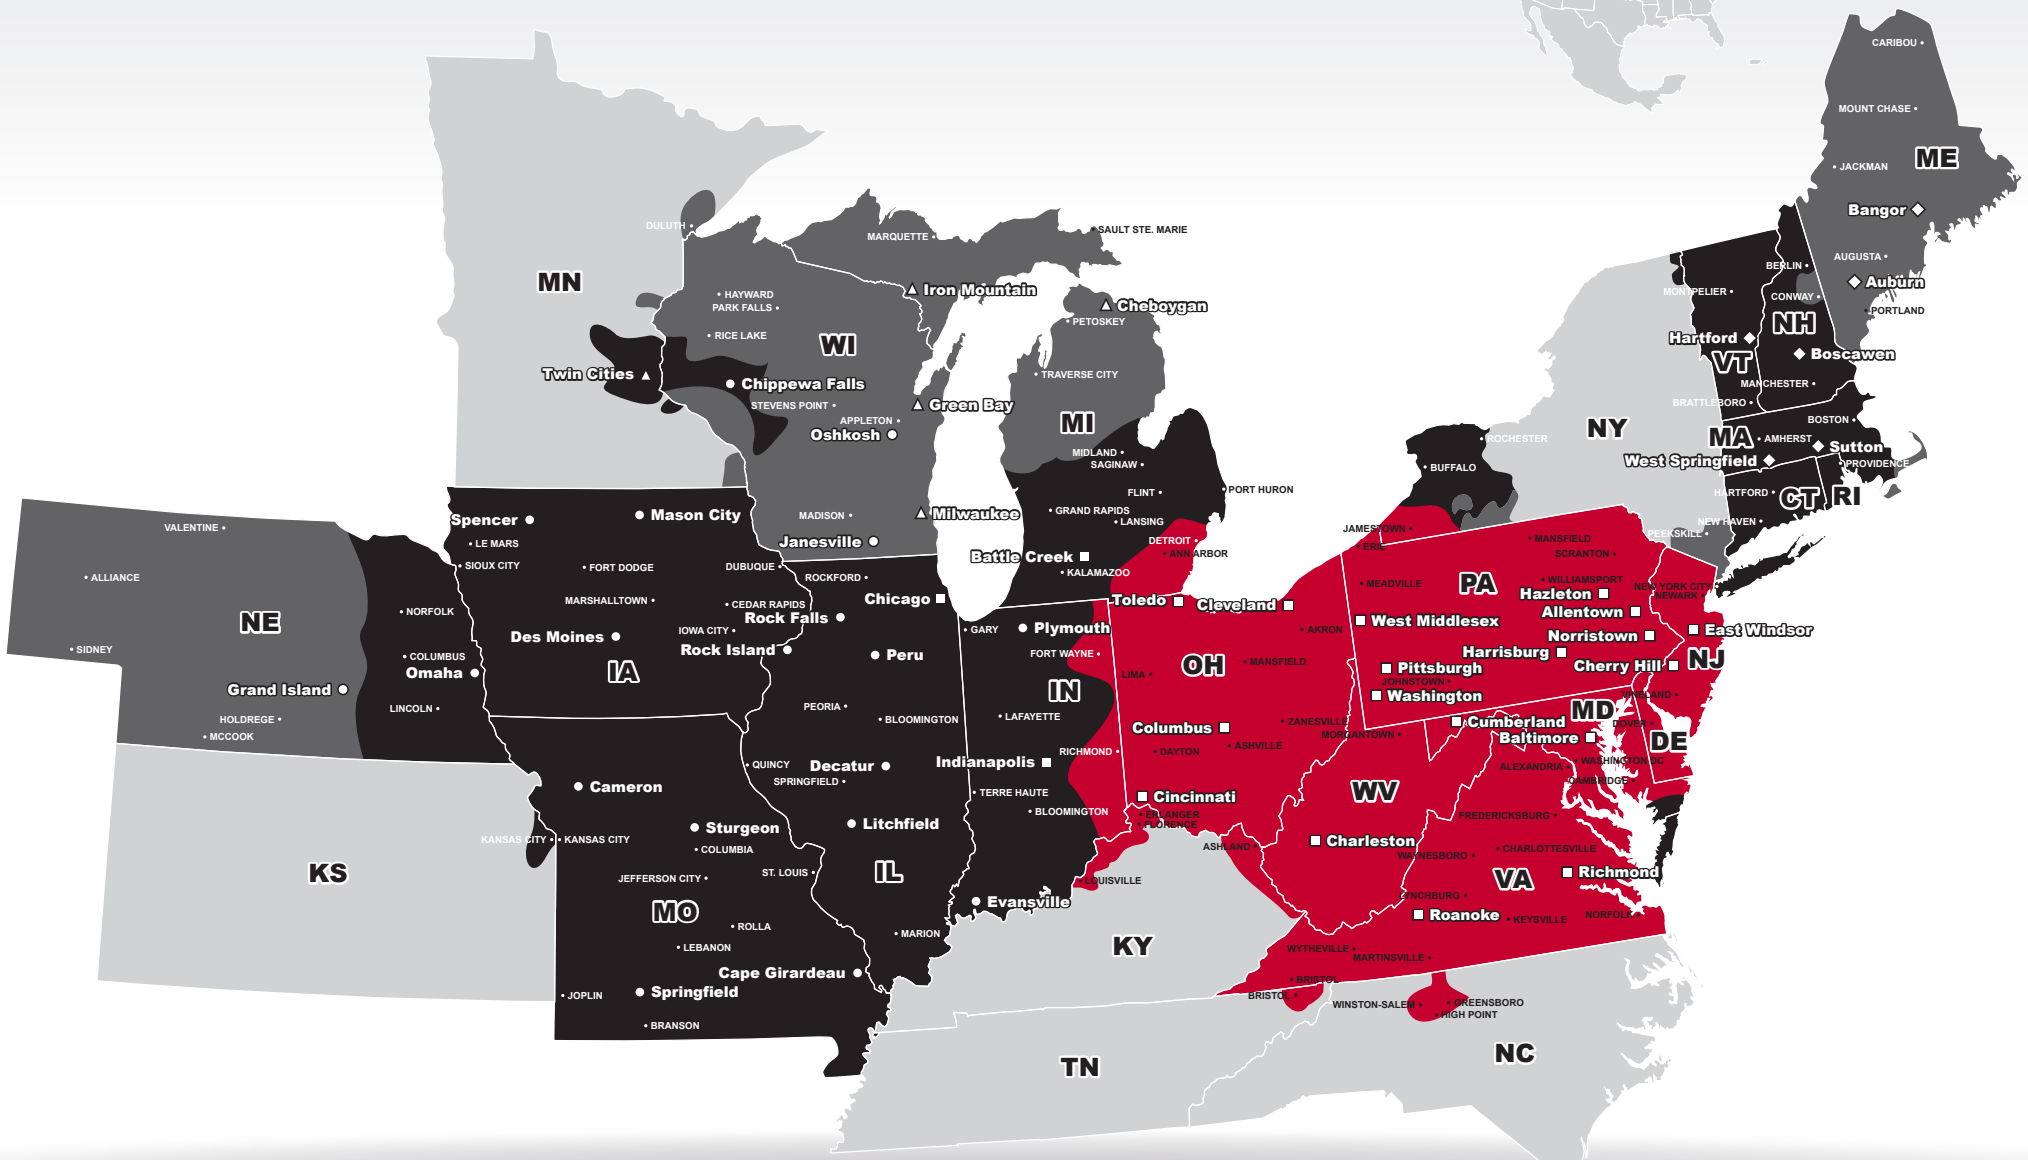

LTL MAP ROANOKE

1512 Plantation Road Northeast, Roanoke, VA 24012

Ph: 1-540-857-8945 | Ph: 1-888-279-0082 | Fax: 1-540-857-8953

LTL • EXPEDITE • SUPPLY CHAIN • GROUND • TRUCKLOAD

Coverage Areas

- PITT OHIO
- Dohrn Transfer
- Ross Express
- US Special Delivery
- Seamless Coverage Across All of North America

PITT OHIO CORE SERVICE ■ 1 DAY ■ 2 DAYS ■ 3+ DAYS

□ PITT OHIO TERMINAL ○ DOHRN TRANSFER TERMINAL ◇ ROSS EXPRESS TERMINAL △ US SPECIAL DELIVERY TERMINAL

Note: This map is a representation of transit days to major metro areas in these states. For up-to-date, zip-to-zip transit times, please visit the PITT OHIO website at www.pittohio.com