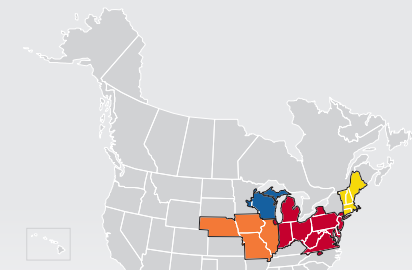

LTL MAP TOLEDO

5200 Stickney Avenue, Toledo, OH 43612

Ph: 1-419-729-8173 | Ph: 1-888-644-7488 | Fax: 1-419-729-2894

LTL • EXPEDITE • SUPPLY CHAIN • GROUND • TRUCKLOAD

Coverage Areas

- PITT OHIO
- Dohrn Transfer
- Ross Express
- US Special Delivery
- Seamless Coverage Across All of North America

PITT OHIO CORE SERVICE ■ 1 DAY ■ 2 DAYS ■ 3+ DAYS

PITT OHIO TERMINAL DOHRN TRANSFER TERMINAL ROSS EXPRESS TERMINAL US SPECIAL DELIVERY TERMINAL

Note: This map is a representation of transit days to major metro areas in these states. For up-to-date, zip-to-zip transit times, please visit the PITT OHIO website at www.pittohio.com