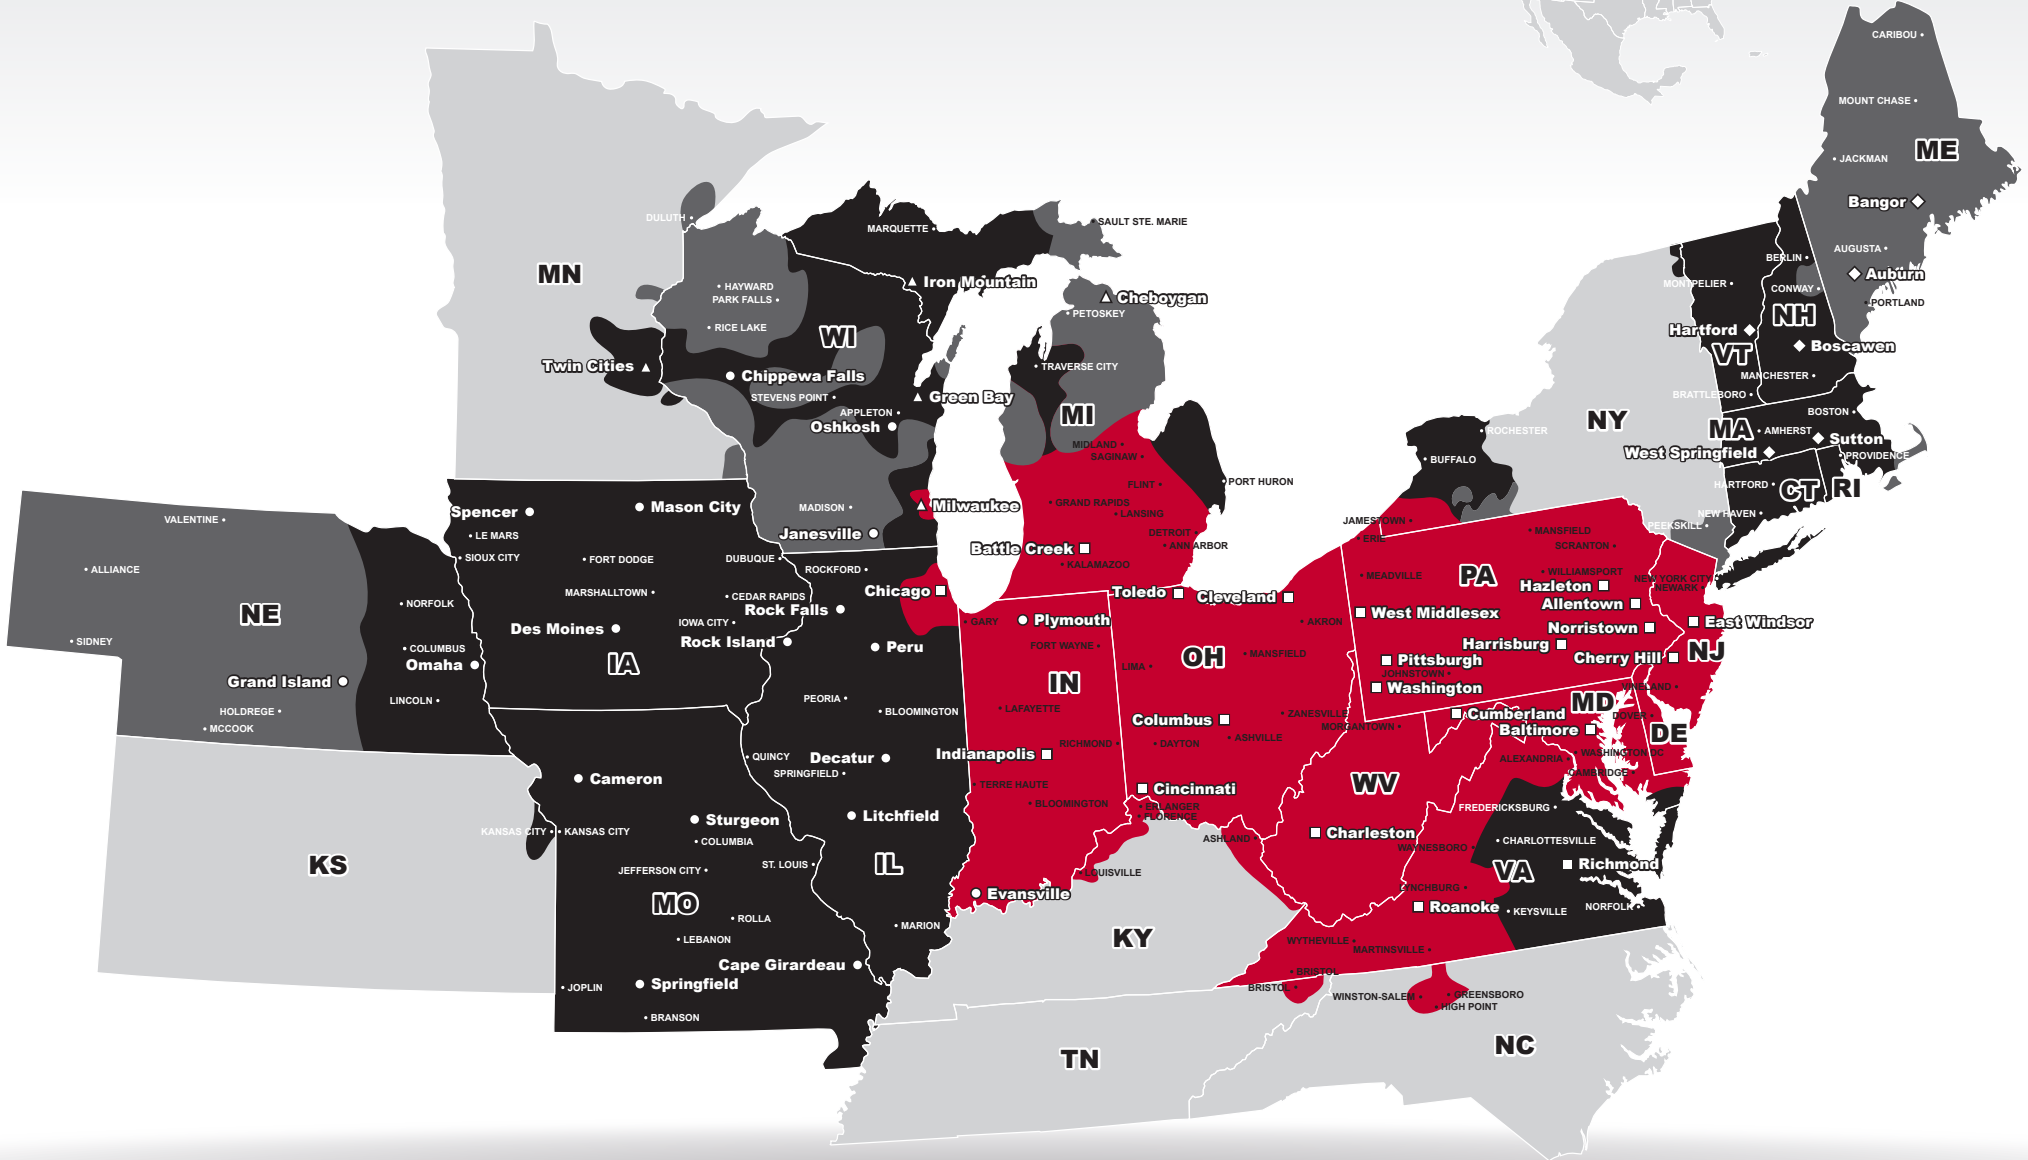

LTL MAP TOLEDO

5200 Stickney Avenue, Toledo, OH 43612

Ph: 1-419-729-8173 | Ph: 1-888-644-7488 | Fax: 1-419-729-2894

LTL • EXPEDITE • SUPPLY CHAIN • GROUND • TRUCKLOAD

Coverage Areas

- PITT OHIO
- Dohrn Transfer
- Ross Express
- US Special Delivery
- Seamless Coverage Across All of North America

PITT OHIO CORE SERVICE ■ 1 DAY ■ 2 DAYS ■ 3+ DAYS

PITT OHIO TERMINAL DOHRN TRANSFER TERMINAL ROSS EXPRESS TERMINAL US SPECIAL DELIVERY TERMINAL

Note: This map is a representation of transit days to major metro areas in these states. For up-to-date, zip-to-zip transit times, please visit the PITT OHIO website at www.pittohio.com