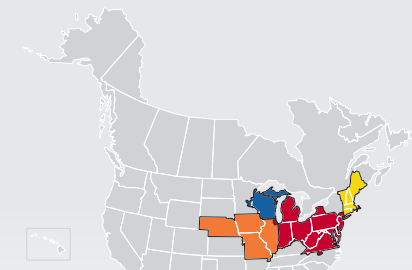

### Coverage Areas

- PITT OHIO
- Dohrn Transfer
- Ross Express
- US Special Delivery
- Seamless Coverage Across All of North America

PITT OHIO CORE SERVICE ■ 1 DAY ■ 2 DAYS ■ 3+ DAYS

PITT OHIO TERMINAL  DOHRN TRANSFER TERMINAL  ROSS EXPRESS TERMINAL  US SPECIAL DELIVERY TERMINAL

Note: This map is a representation of transit days to major metro areas in these states. For up-to-date, zip-to-zip transit times, please visit the PITT OHIO website at [www.pittohio.com](http://www.pittohio.com)

## LESS-THAN-TRUCKLOAD TERMINAL LOCATIONS