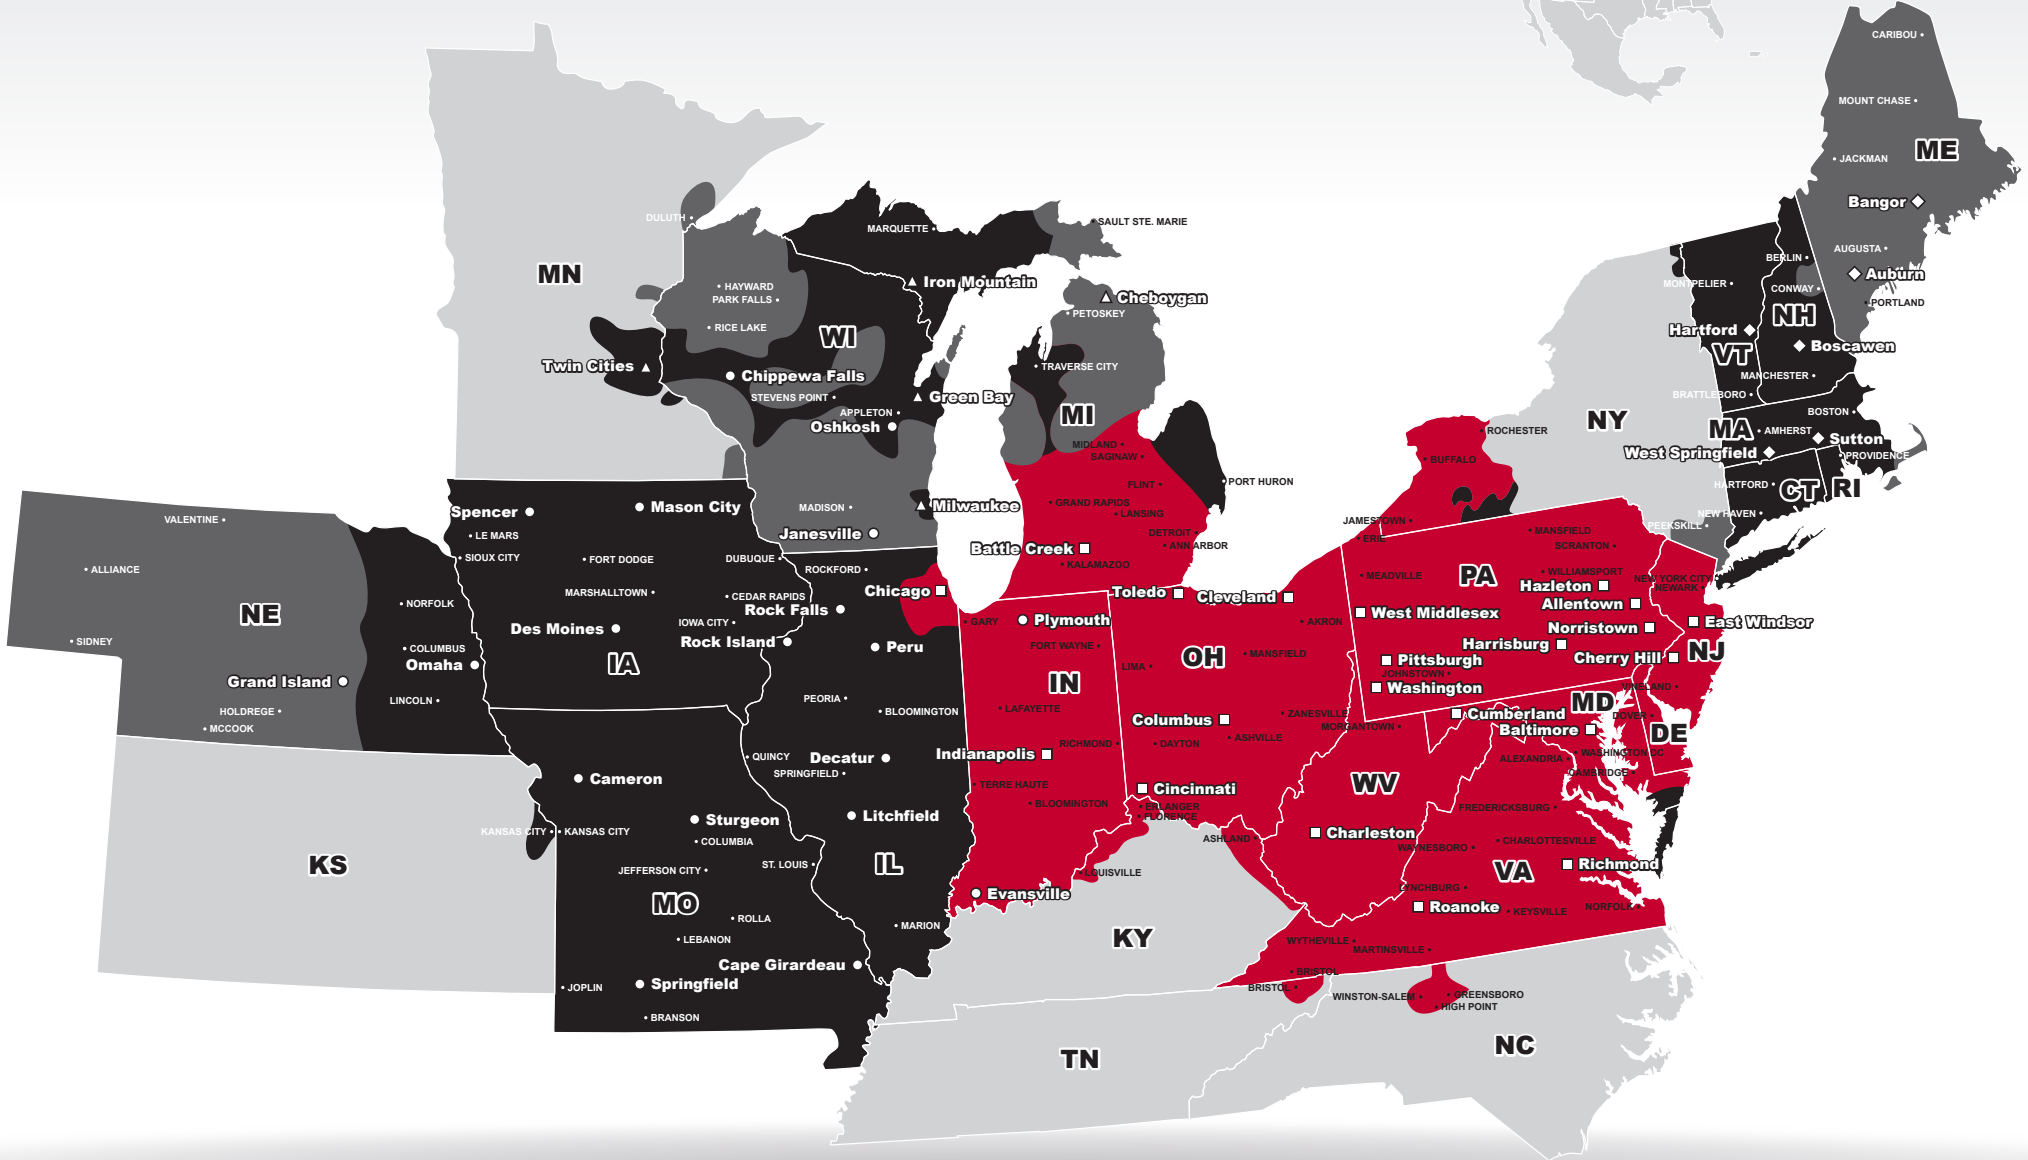

LTL MAP WEST MIDDLESEX

400 Llodio Drive, Hermitage, PA 16148

Ph: 1-724-342-9502 | Ph: 1-800-697-9613 | Fax: 1-724-342-3744

LTL • EXPEDITE • SUPPLY CHAIN • GROUND • TRUCKLOAD

Coverage Areas

- PITT OHIO
- Dohrn Transfer
- Ross Express
- US Special Delivery
- Seamless Coverage Across All of North America

PITT OHIO CORE SERVICE ■ 1 DAY ■ 2 DAYS ■ 3+ DAYS

□ PITT OHIO TERMINAL ○ DOHRN TRANSFER TERMINAL ◇ ROSS EXPRESS TERMINAL △ US SPECIAL DELIVERY TERMINAL

Note: This map is a representation of transit days to major metro areas in these states. For up-to-date, zip-to-zip transit times, please visit the PITT OHIO website at www.pittohio.com