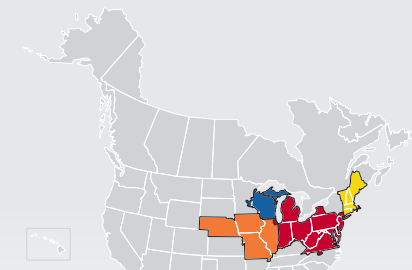

LTL MAP WEST MIDDLESEX

400 Llodio Drive, Hermitage, PA 16148

Ph: 1-724-342-9502 | Ph: 1-800-697-9613 | Fax: 1-724-342-3744

LTL • EXPEDITE • SUPPLY CHAIN • GROUND • TRUCKLOAD

Coverage Areas

- PITT OHIO
- Dohrn Transfer
- Ross Express
- US Special Delivery
- Seamless Coverage Across All of North America

PITT OHIO CORE SERVICE ■ 1 DAY ■ 2 DAYS ■ 3+ DAYS

□ PITT OHIO TERMINAL ○ DOHRN TRANSFER TERMINAL ◇ ROSS EXPRESS TERMINAL △ US SPECIAL DELIVERY TERMINAL

Note: This map is a representation of transit days to major metro areas in these states. For up-to-date, zip-to-zip transit times, please visit the PITT OHIO website at www.pittohio.com