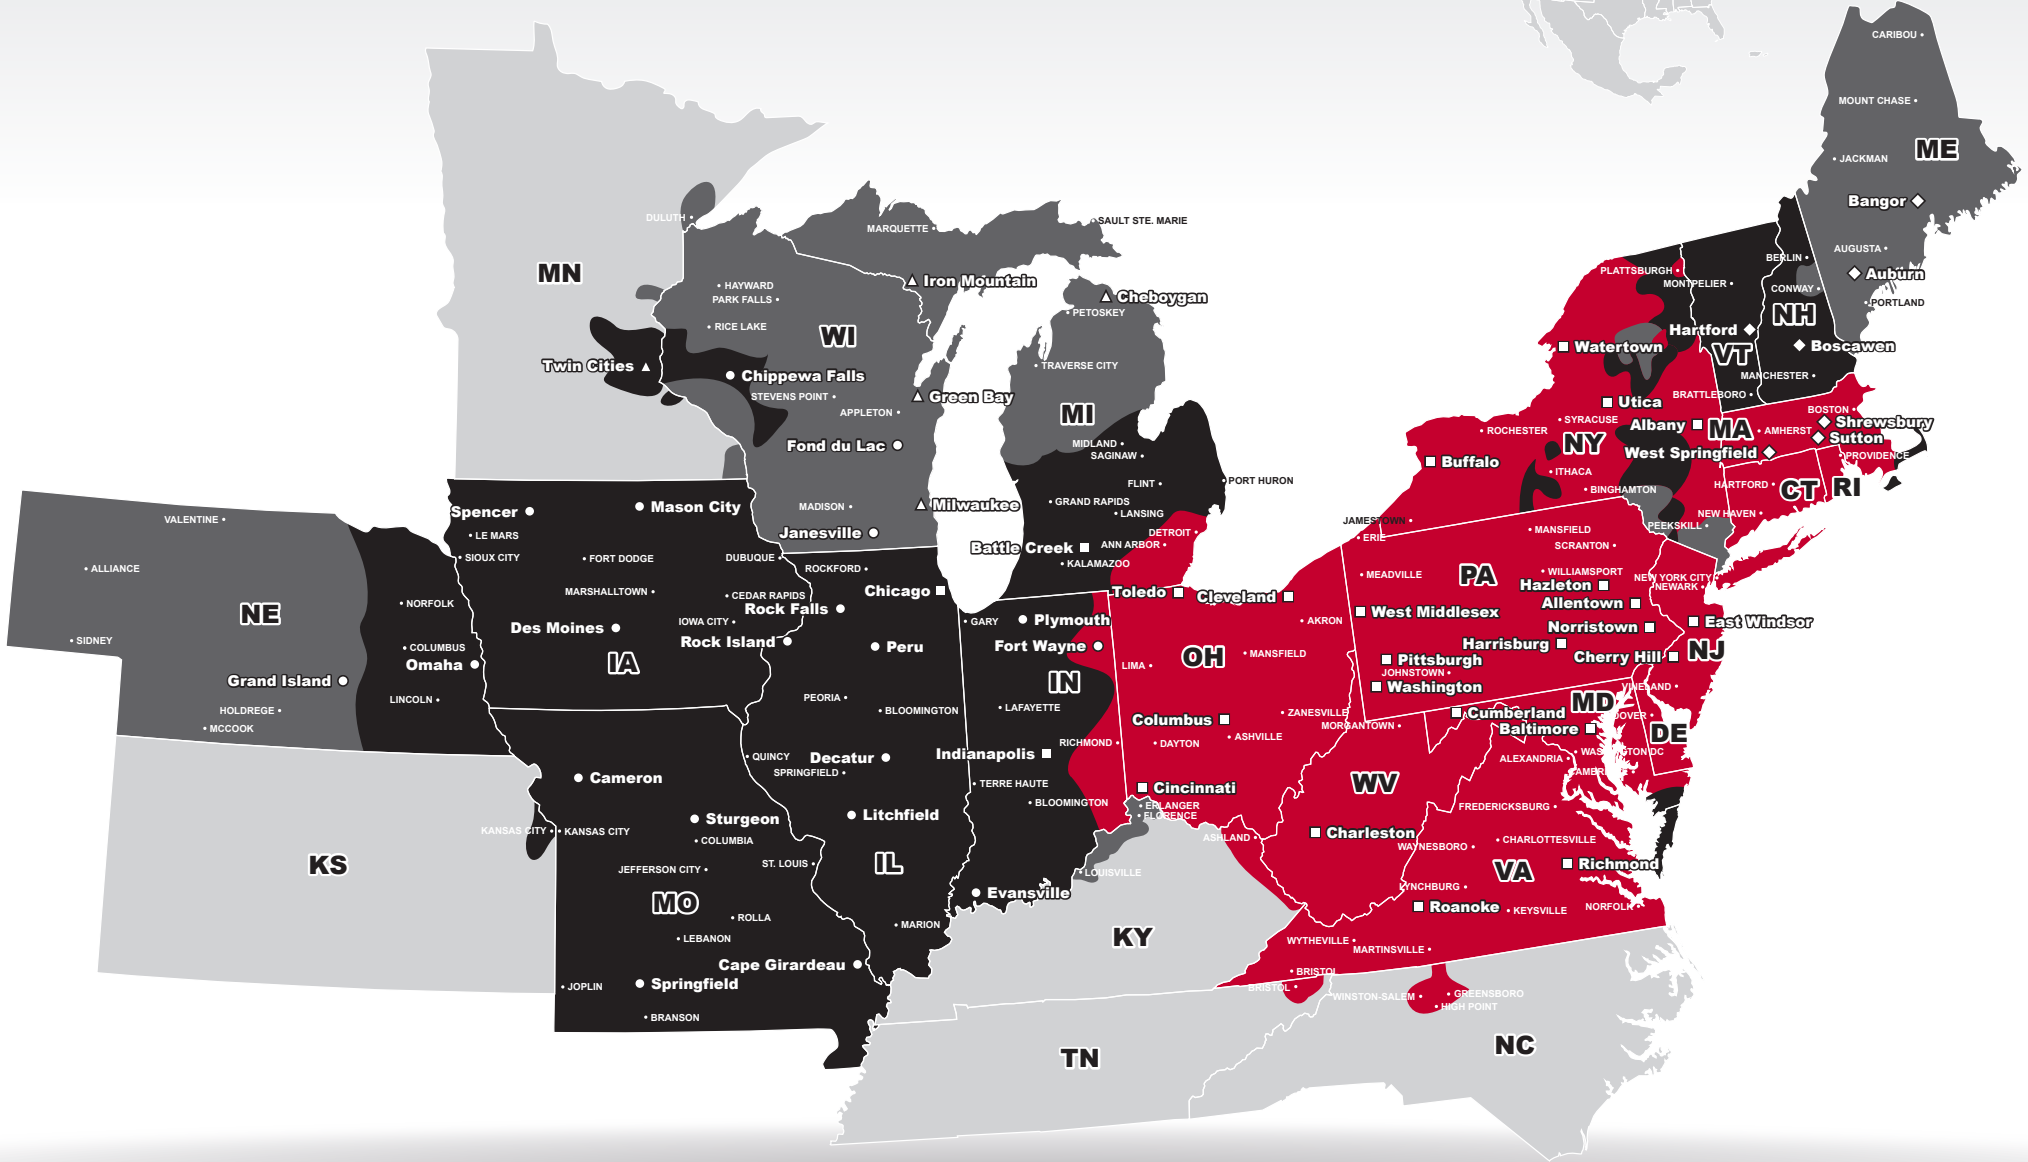

LTL MAP ALLENTOWN

4723 Highway 309, Center Valley, PA 18034

Ph: 1-610-791-9134 | Ph: 1-800-426-9129 | Fax: 1-610-791-9137

**LTL • DEDICATED • DRAYAGE • EXPEDITE
FREEZE PROTECTION • TRUCKLOAD • WAREHOUSE**

Coverage Areas

- PITT OHIO
- Dohrn Transfer
- Ross Express
- US Special Delivery
- Seamless Coverage Across All of North America

PITT OHIO CORE SERVICE ■ 1 DAY ■ 2 DAYS ■ 3+ DAYS

□ PITT OHIO TERMINAL ○ DOHRN TRANSFER TERMINAL ◇ ROSS EXPRESS TERMINAL △ US SPECIAL DELIVERY TERMINAL

Note: This map is a representation of transit days to major metro areas in these states. For up-to-date, zip-to-zip transit times and a full list of terminal locations, please visit our website at www.pittohio.com.