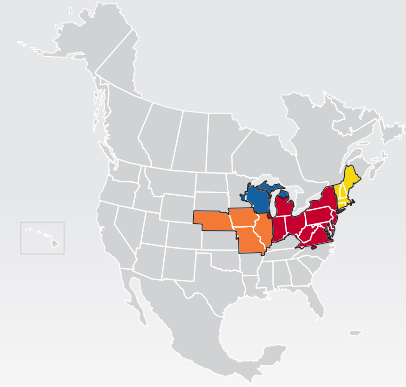

LTL MAP ALLENTOWN

4723 Highway 309, Center Valley, PA 18034

Ph: 1-610-791-9134 | Ph: 1-800-426-9129 | Fax: 1-610-791-9137

**LTL • DEDICATED • DRAYAGE • EXPEDITE
FREEZE PROTECTION • TRUCKLOAD • WAREHOUSE**

Coverage Areas

- PITT OHIO
- Dohrn Transfer
- Ross Express
- US Special Delivery
- Seamless Coverage Across All of North America

PITT OHIO CORE SERVICE ■ 1 DAY ■ 2 DAYS ■ 3+ DAYS

□ PITT OHIO TERMINAL ○ DOHRN TRANSFER TERMINAL ◇ ROSS EXPRESS TERMINAL △ US SPECIAL DELIVERY TERMINAL

Note: This map is a representation of transit days to major metro areas in these states. For up-to-date, zip-to-zip transit times and a full list of terminal locations, please visit our website at www.pittohio.com.