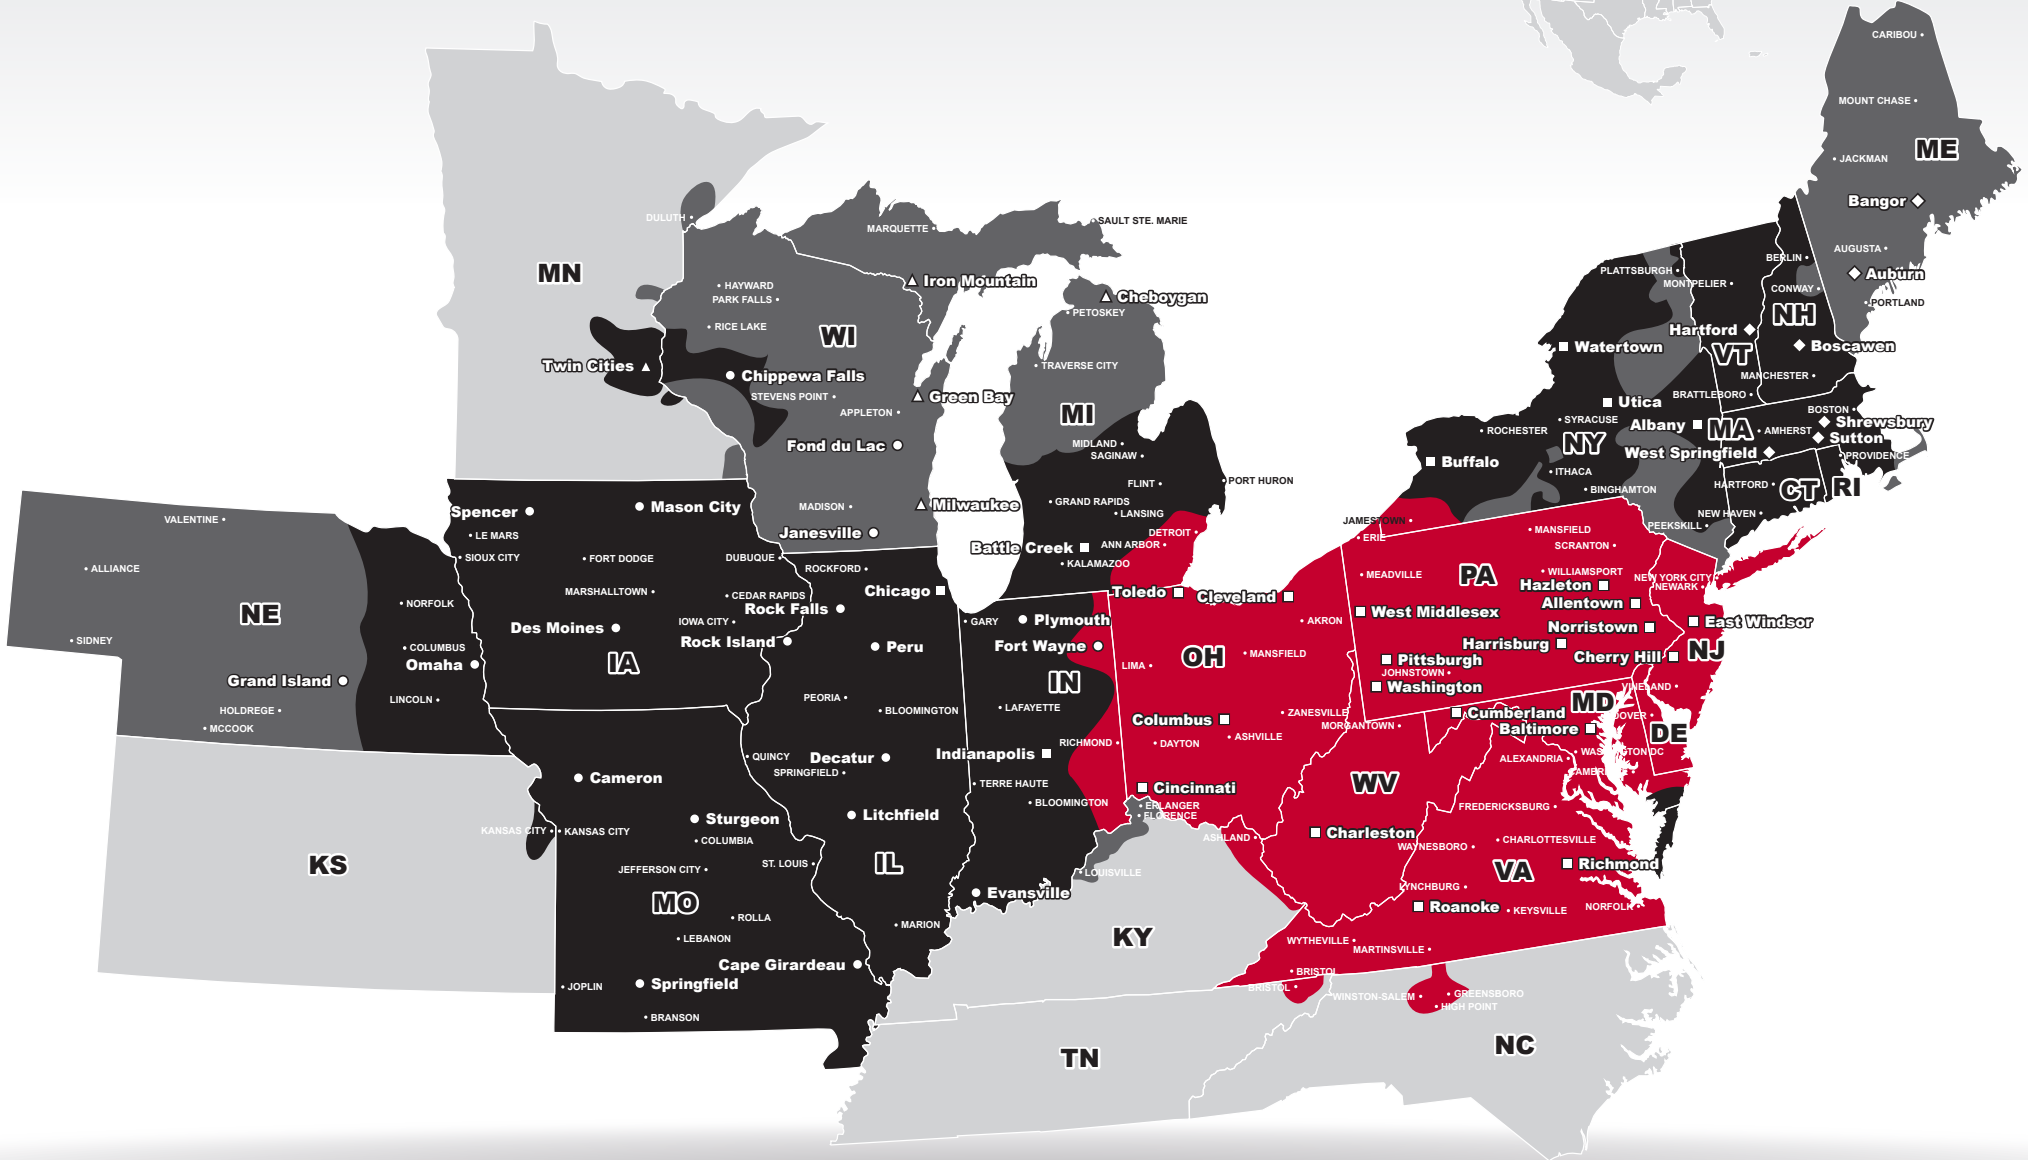

LTL MAP BALTIMORE

151 Blades Lane, Glen Burnie, MD 21060

Ph: 1-410-766-6033 | Ph: 1-800-435-5554 | Fax: 1-410-766-6972

**LTL • DEDICATED • DRAYAGE • EXPEDITE
 FREEZE PROTECTION • TRUCKLOAD • WAREHOUSE**

Coverage Areas

- PITT OHIO
- Dohrn Transfer
- Ross Express
- US Special Delivery
- Seamless Coverage Across All of North America

PITT OHIO CORE SERVICE ■ 1 DAY ■ 2 DAYS ■ 3+ DAYS

□ PITT OHIO TERMINAL ○ DOHRN TRANSFER TERMINAL ◇ ROSS EXPRESS TERMINAL △ US SPECIAL DELIVERY TERMINAL

Note: This map is a representation of transit days to major metro areas in these states. For up-to-date, zip-to-zip transit times and a full list of terminal locations, please visit our website at www.pittohio.com.