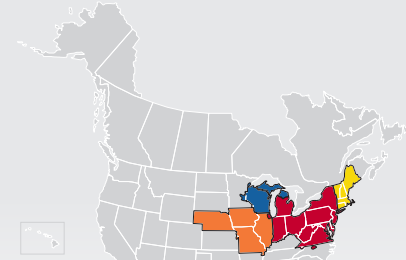

LTL MAP BALTIMORE

151 Blades Lane, Glen Burnie, MD 21060

Ph: 1-410-766-6033 | Ph: 1-800-435-5554 | Fax: 1-410-766-6972

**LTL • DEDICATED • DRAYAGE • EXPEDITE
 FREEZE PROTECTION • TRUCKLOAD • WAREHOUSE**

Coverage Areas

- PITT OHIO
- Dohrn Transfer
- Ross Express
- US Special Delivery
- Seamless Coverage Across All of North America

PITT OHIO CORE SERVICE ■ 1 DAY ■ 2 DAYS ■ 3+ DAYS

□ PITT OHIO TERMINAL ○ DOHRN TRANSFER TERMINAL ◇ ROSS EXPRESS TERMINAL △ US SPECIAL DELIVERY TERMINAL

Note: This map is a representation of transit days to major metro areas in these states. For up-to-date, zip-to-zip transit times and a full list of terminal locations, please visit our website at www.pittohio.com.