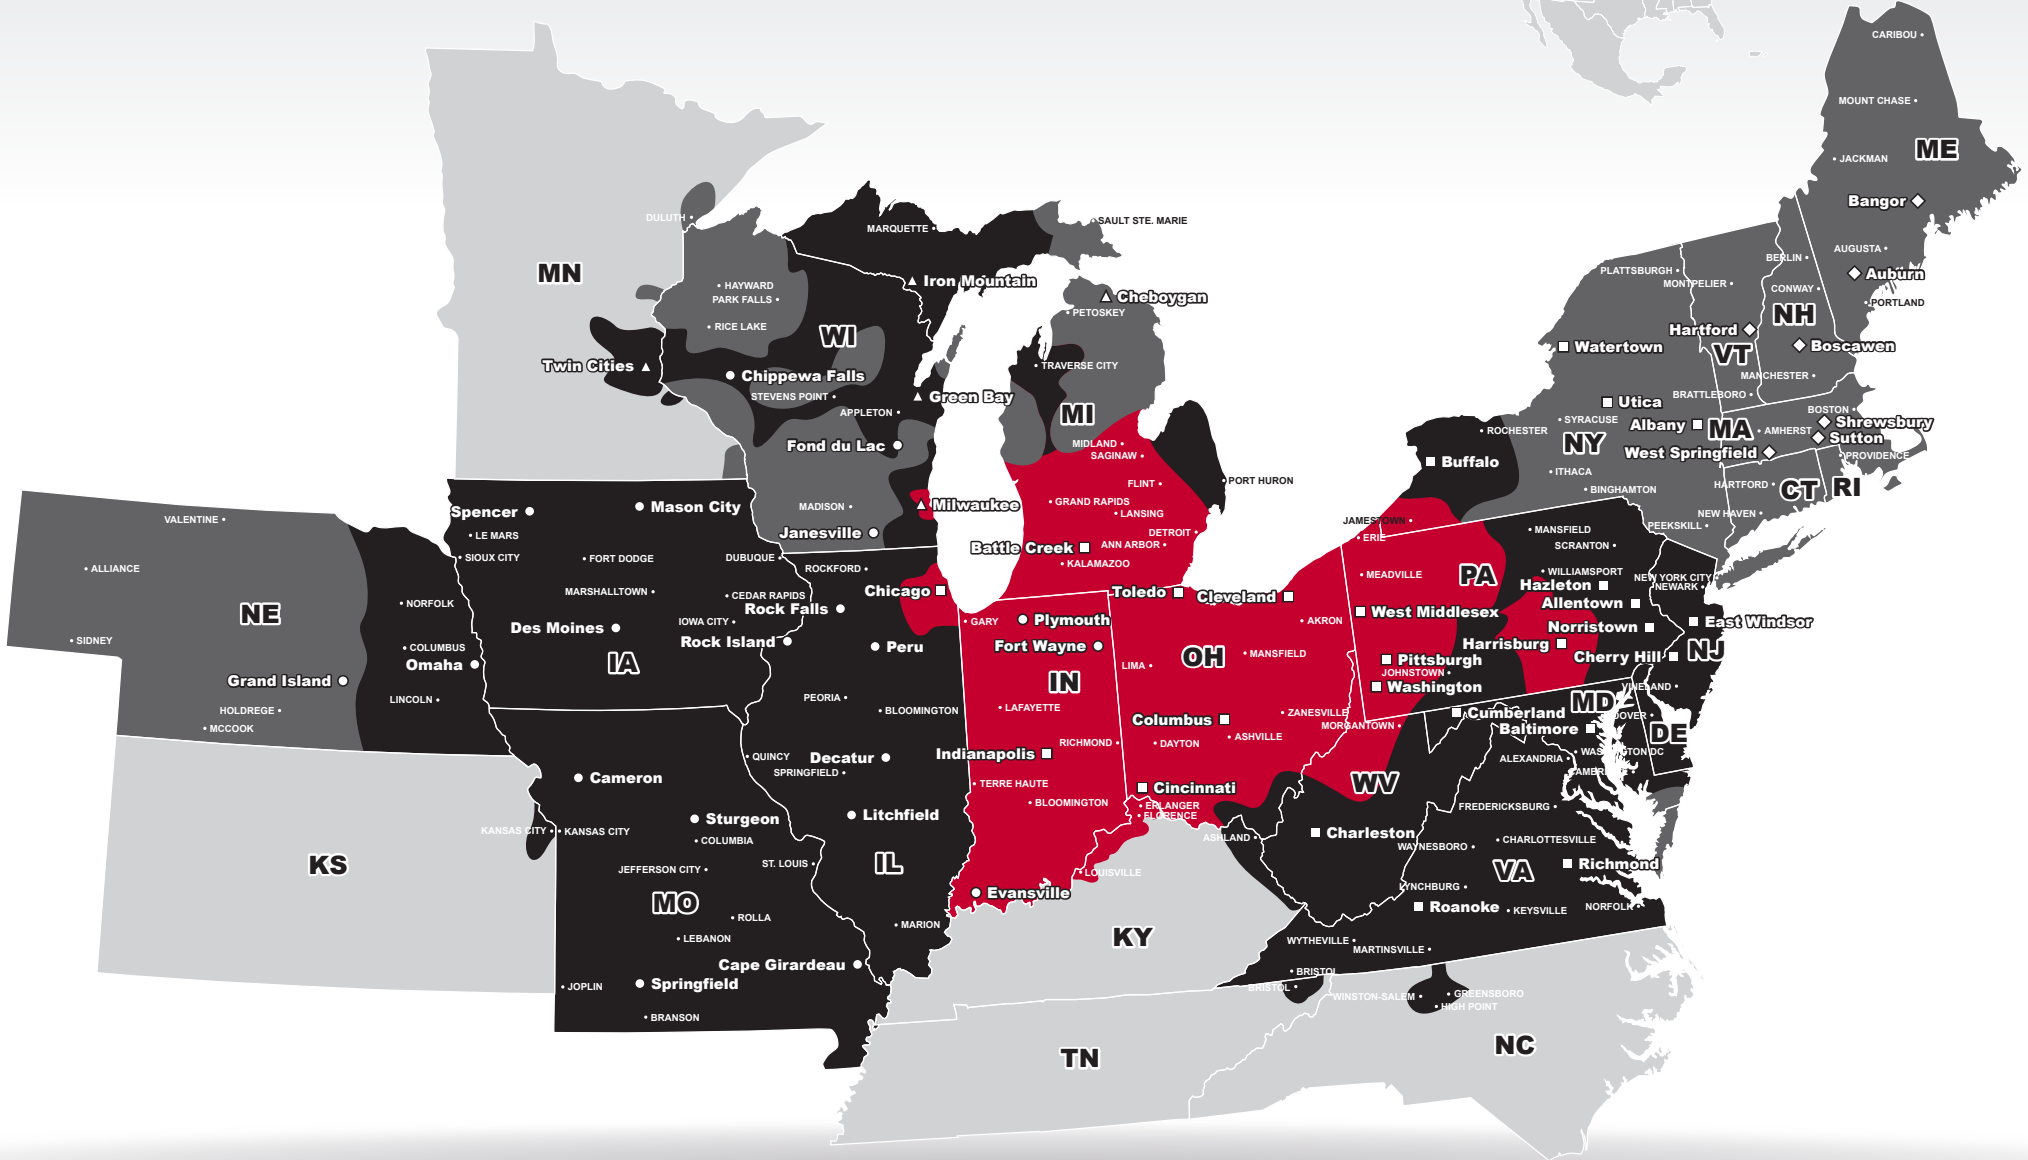

LTL MAP BATTLE CREEK

5113 Meredith Street, Portage, MI 49002

Ph: 1-269-381-9299 | Ph: 1-888-650-3624 | Fax: 1-269-381-9325

**LTL • DEDICATED • DRAYAGE • EXPEDITE
 FREEZE PROTECTION • TRUCKLOAD • WAREHOUSE**

Coverage Areas

- PITT OHIO
- Dohrn Transfer
- Ross Express
- US Special Delivery
- Seamless Coverage Across All of North America

PITT OHIO CORE SERVICE ■ 1 DAY ■ 2 DAYS ■ 3+ DAYS

□ PITT OHIO TERMINAL ○ DOHRN TRANSFER TERMINAL ◇ ROSS EXPRESS TERMINAL △ US SPECIAL DELIVERY TERMINAL

Note: This map is a representation of transit days to major metro areas in these states. For up-to-date, zip-to-zip transit times and a full list of terminal locations, please visit our website at www.pittohio.com.