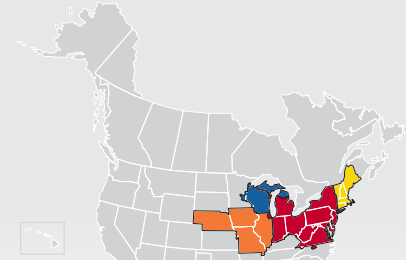

# LTL MAP BUFFALO

3365 Broadway Street, Cheektowaga, NY 14227  
 Ph: 1-716-681-6155 | Ph: 1-800-836-0877 | Fax: 1-716-681-8105

**LTL • DEDICATED • DRAYAGE • EXPEDITE  
 FREEZE PROTECTION • TRUCKLOAD • WAREHOUSE**

- Coverage Areas**
- PITT OHIO
  - Dohrn Transfer
  - Ross Express
  - US Special Delivery
  - Seamless Coverage Across All of North America

**PITT OHIO CORE SERVICE** ■ 1 DAY ■ 2 DAYS ■ 3+ DAYS

□ PITT OHIO TERMINAL   ○ DOHRN TRANSFER TERMINAL   ◇ ROSS EXPRESS TERMINAL   △ US SPECIAL DELIVERY TERMINAL

Note: This map is a representation of transit days to major metro areas in these states. For up-to-date, zip-to-zip transit times and a full list of terminal locations, please visit our website at [www.pittohio.com](http://www.pittohio.com).