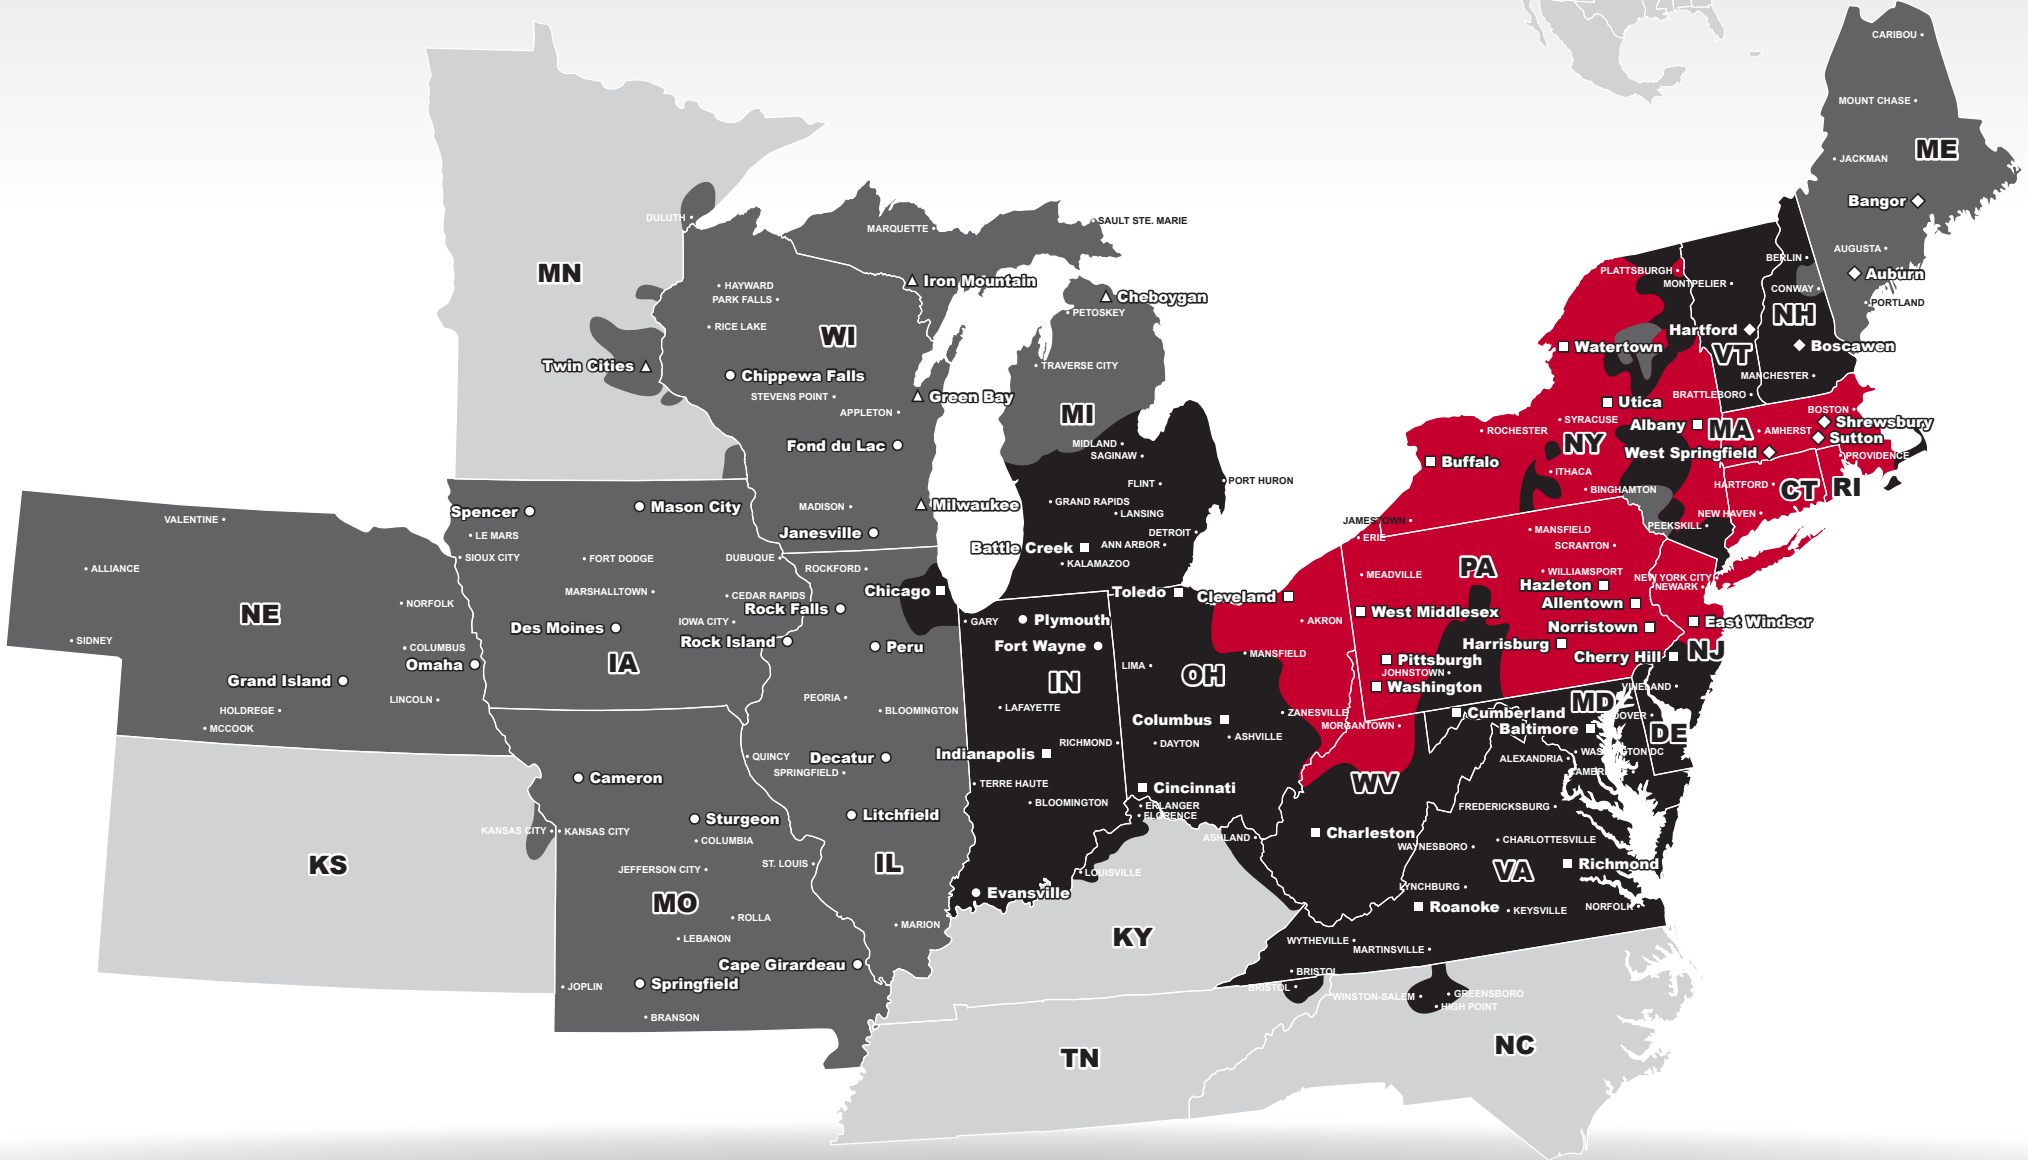

# LTL MAP BUFFALO

3365 Broadway Street, Cheektowaga, NY 14227  
 Ph: 1-716-681-6155 | Ph: 1-800-836-0877 | Fax: 1-716-681-8105

**LTL • DEDICATED • DRAYAGE • EXPEDITE  
 FREEZE PROTECTION • TRUCKLOAD • WAREHOUSE**

- Coverage Areas**
- PITT OHIO
  - Dohrn Transfer
  - Ross Express
  - US Special Delivery
  - Seamless Coverage Across All of North America

**PITT OHIO CORE SERVICE** ■ 1 DAY ■ 2 DAYS ■ 3+ DAYS

□ PITT OHIO TERMINAL   ○ DOHRN TRANSFER TERMINAL   ◇ ROSS EXPRESS TERMINAL   △ US SPECIAL DELIVERY TERMINAL

Note: This map is a representation of transit days to major metro areas in these states. For up-to-date, zip-to-zip transit times and a full list of terminal locations, please visit our website at [www.pittohio.com](http://www.pittohio.com).