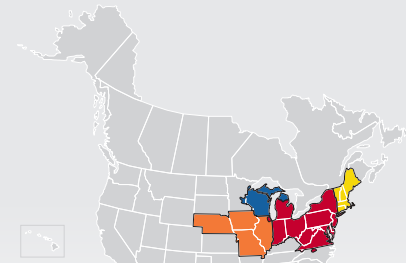

# LTL MAP CHARLESTON

500 River East Drive, Belle, WV 25015

Ph: 1-304-925-7941 | Ph: 1-800-344-7878 | Fax: 1-304-925-1067

**LTL • DEDICATED • DRAYAGE • EXPEDITE  
 FREEZE PROTECTION • TRUCKLOAD • WAREHOUSE**

**Coverage Areas**

- PITT OHIO
- Dohrn Transfer
- Ross Express
- US Special Delivery
- Seamless Coverage Across All of North America

**PITT OHIO CORE SERVICE** ■ 1 DAY ■ 2 DAYS ■ 3+ DAYS

□ PITT OHIO TERMINAL ○ DOHRN TRANSFER TERMINAL ◇ ROSS EXPRESS TERMINAL △ US SPECIAL DELIVERY TERMINAL

Note: This map is a representation of transit days to major metro areas in these states. For up-to-date, zip-to-zip transit times and a full list of terminal locations, please visit our website at [www.pittohio.com](http://www.pittohio.com).