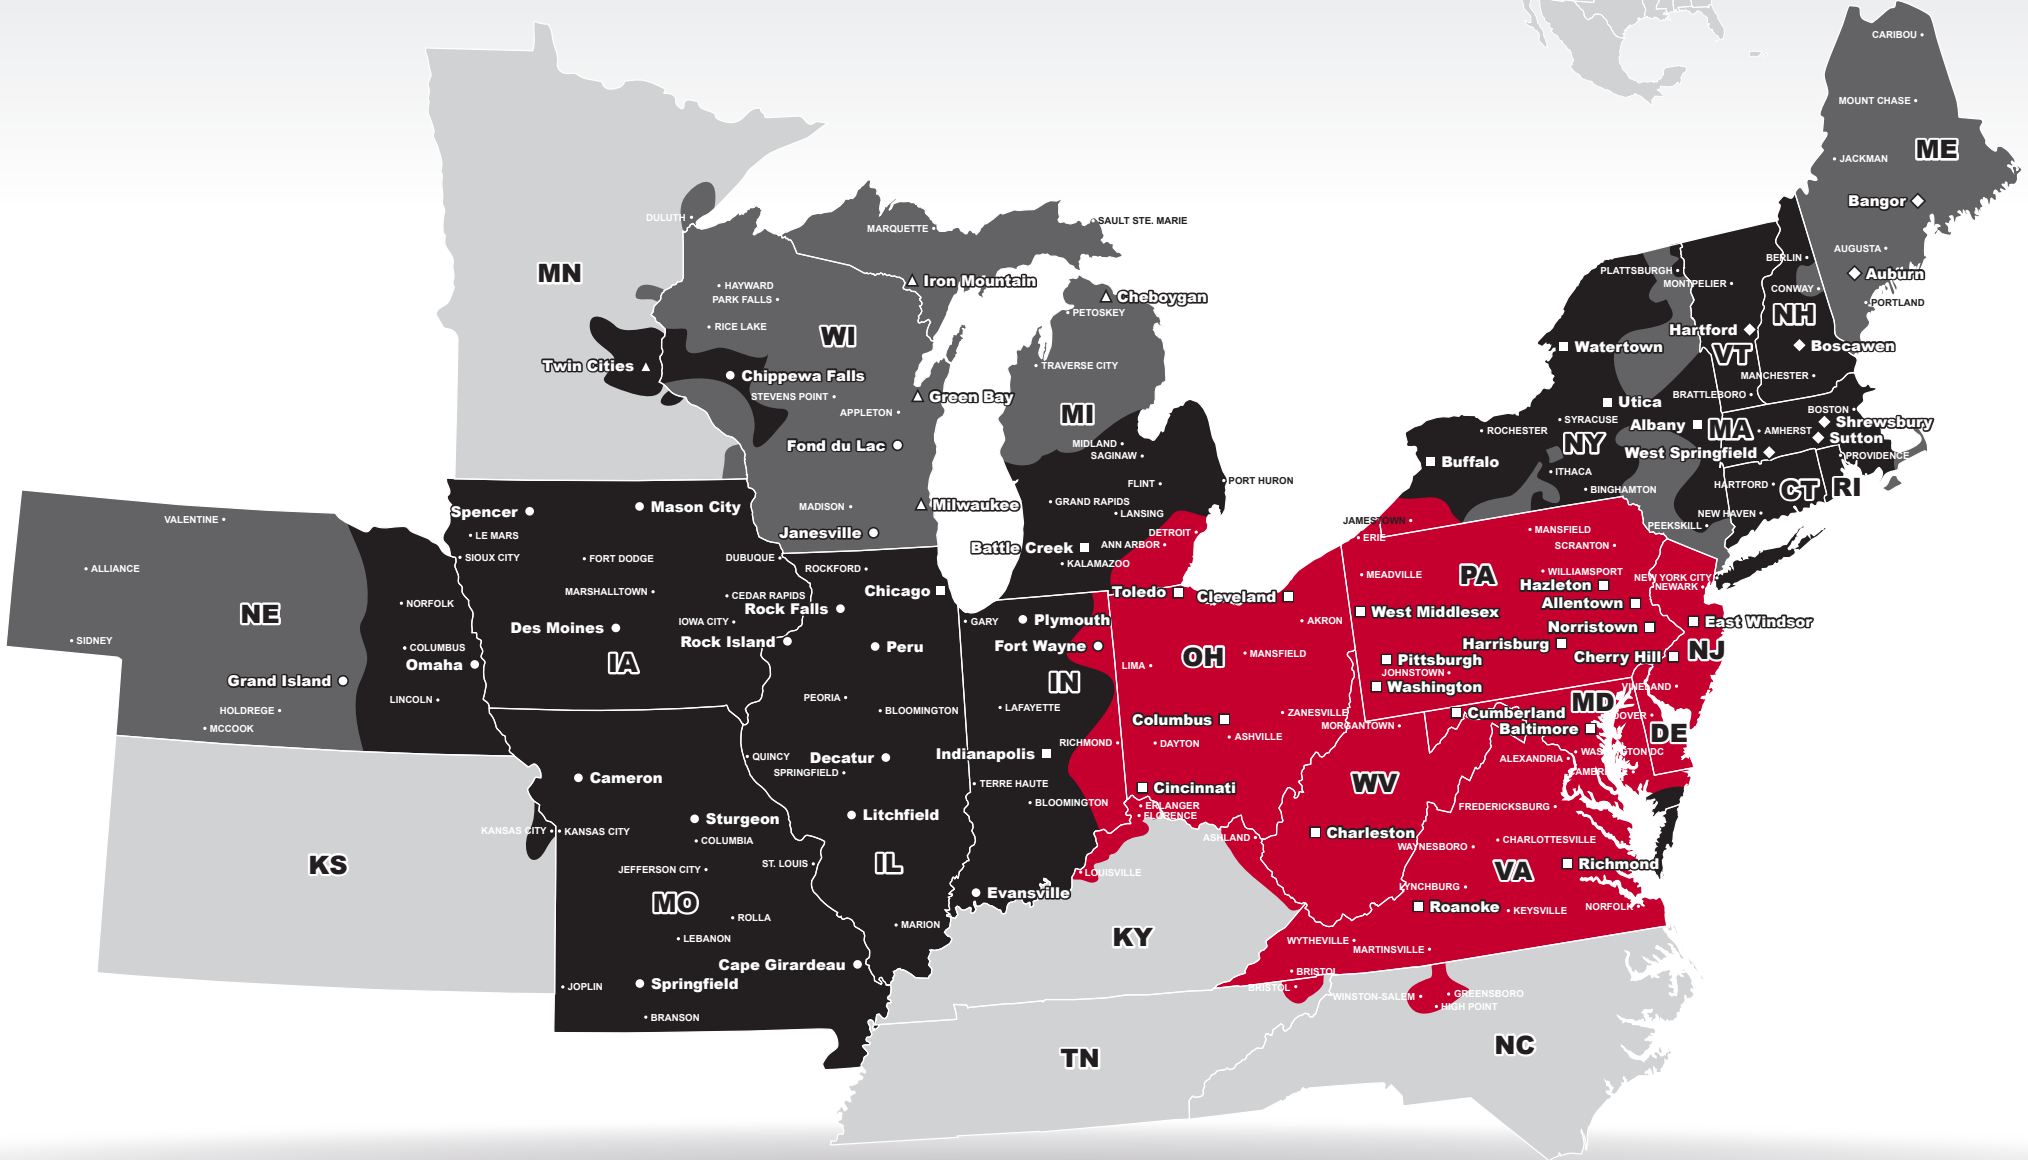

# LTL MAP CHARLESTON

500 River East Drive, Belle, WV 25015

Ph: 1-304-925-7941 | Ph: 1-800-344-7878 | Fax: 1-304-925-1067

**LTL • DEDICATED • DRAYAGE • EXPEDITE  
 FREEZE PROTECTION • TRUCKLOAD • WAREHOUSE**

**Coverage Areas**

- PITT OHIO
- Dohrn Transfer
- Ross Express
- US Special Delivery
- Seamless Coverage Across All of North America

**PITT OHIO CORE SERVICE** ■ 1 DAY ■ 2 DAYS ■ 3+ DAYS

□ PITT OHIO TERMINAL ○ DOHRN TRANSFER TERMINAL ◇ ROSS EXPRESS TERMINAL △ US SPECIAL DELIVERY TERMINAL

Note: This map is a representation of transit days to major metro areas in these states. For up-to-date, zip-to-zip transit times and a full list of terminal locations, please visit our website at [www.pittohio.com](http://www.pittohio.com).