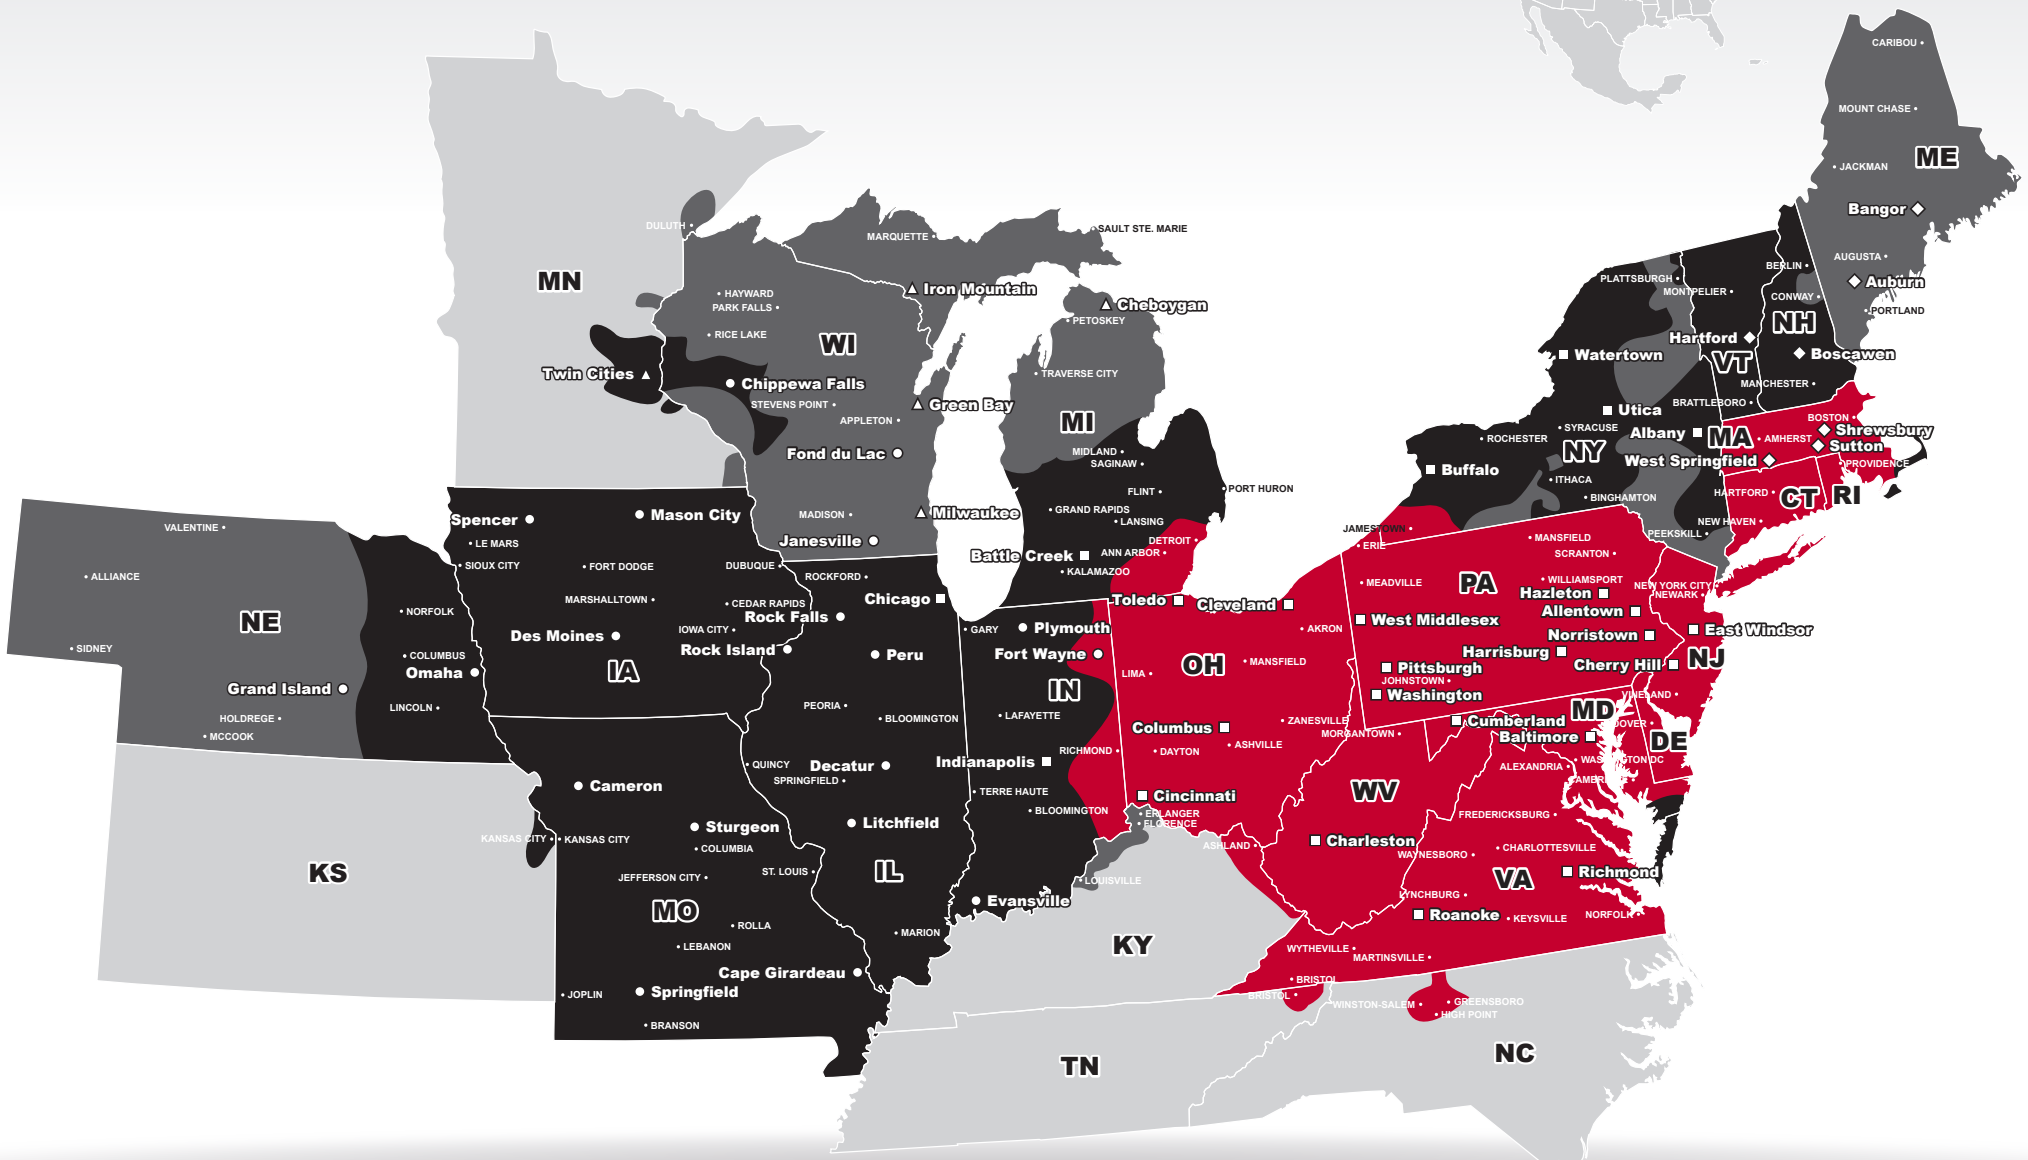

LTL MAP CHERRY HILL

1500 Industrial Highway, Cinnaminson, NJ 08077
 Ph: 1-856-303-2799 | Ph: 1-877-669-2465 | Fax: 1-856-303-2791

**LTL • DEDICATED • DRAYAGE • EXPEDITE
 FREEZE PROTECTION • TRUCKLOAD • WAREHOUSE**

Coverage Areas

- PITT OHIO
- Dohrn Transfer
- Ross Express
- US Special Delivery
- Seamless Coverage Across All of North America

PITT OHIO CORE SERVICE ■ 1 DAY ■ 2 DAYS ■ 3+ DAYS

PITT OHIO TERMINAL DOHRN TRANSFER TERMINAL ROSS EXPRESS TERMINAL US SPECIAL DELIVERY TERMINAL

Note: This map is a representation of transit days to major metro areas in these states. For up-to-date, zip-to-zip transit times and a full list of terminal locations, please visit our website at www.pittohio.com.