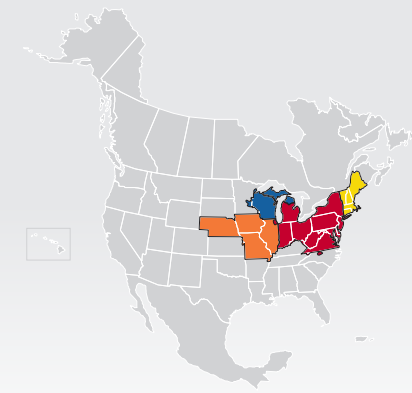

LTL MAP CHERRY HILL

1500 Industrial Highway, Cinnaminson, NJ 08077
 Ph: 1-856-303-2799 | Ph: 1-877-669-2465 | Fax: 1-856-303-2791

**LTL • DEDICATED • DRAYAGE • EXPEDITE
 FREEZE PROTECTION • TRUCKLOAD • WAREHOUSE**

Coverage Areas

- PITT OHIO
- Dohrn Transfer
- Ross Express
- US Special Delivery
- Seamless Coverage Across All of North America

PITT OHIO CORE SERVICE ■ 1 DAY ■ 2 DAYS ■ 3+ DAYS

PITT OHIO TERMINAL DOHRN TRANSFER TERMINAL ROSS EXPRESS TERMINAL US SPECIAL DELIVERY TERMINAL

Note: This map is a representation of transit days to major metro areas in these states. For up-to-date, zip-to-zip transit times and a full list of terminal locations, please visit our website at www.pittohio.com.