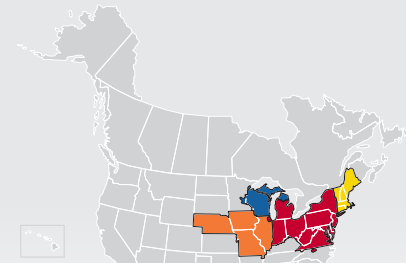

LTL MAP CHICAGO

4975 West Pershing Road, Cicero, IL 60804

Ph: 1-708-652-3515 | Ph: 1-877-366-2449 | Fax: 1-708-652-3560

**LTL • DEDICATED • DRAYAGE • EXPEDITE
 FREEZE PROTECTION • TRUCKLOAD • WAREHOUSE**

Coverage Areas

- PITT OHIO
- Dohrn Transfer
- Ross Express
- US Special Delivery
- Seamless Coverage Across All of North America

PITT OHIO CORE SERVICE ■ 1 DAY ■ 2 DAYS ■ 3+ DAYS

PITT OHIO TERMINAL DOHRN TRANSFER TERMINAL ROSS EXPRESS TERMINAL US SPECIAL DELIVERY TERMINAL

Note: This map is a representation of transit days to major metro areas in these states. For up-to-date, zip-to-zip transit times and a full list of terminal locations, please visit our website at www.pittohio.com.