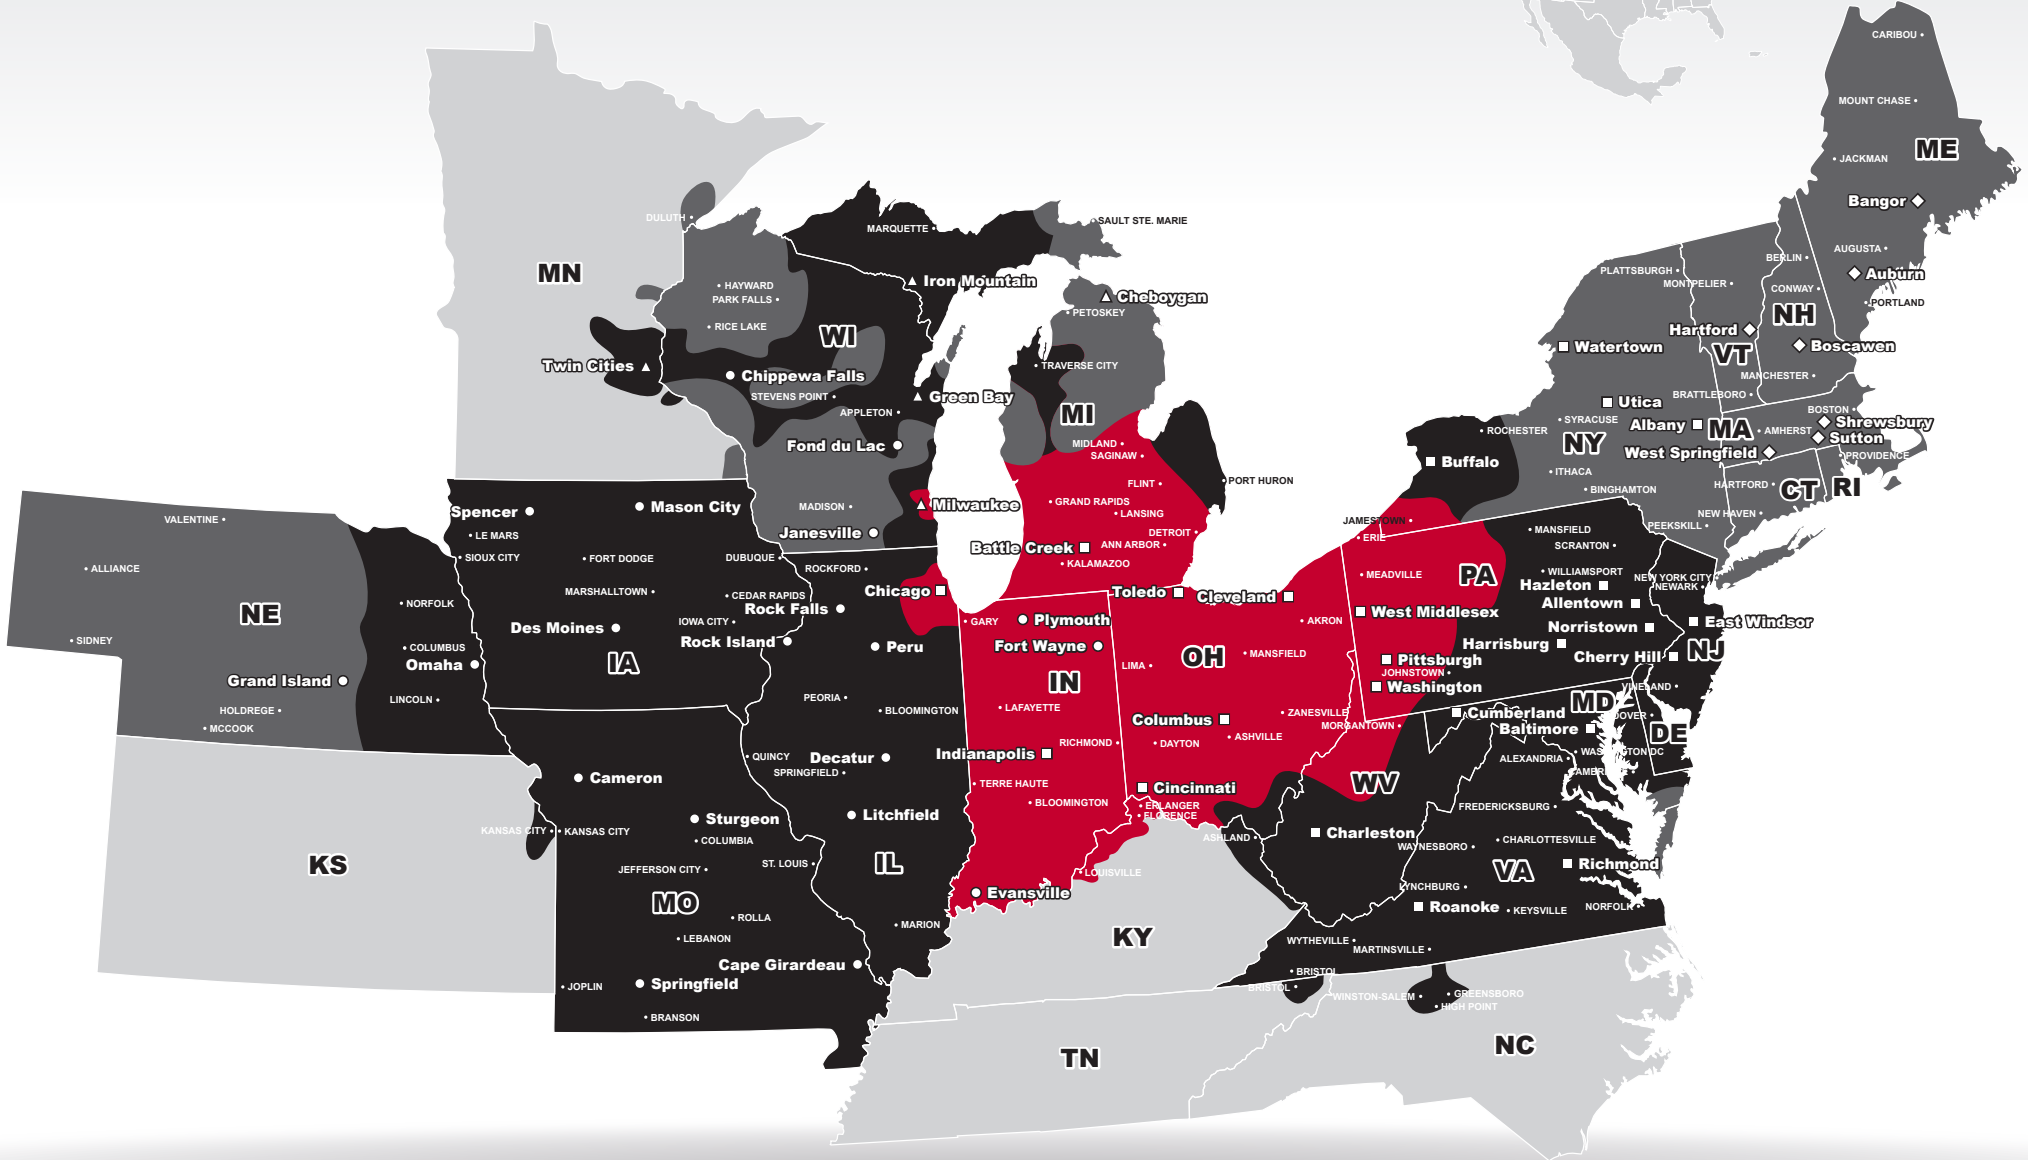

LTL MAP CHICAGO

4975 West Pershing Road, Cicero, IL 60804

Ph: 1-708-652-3515 | Ph: 1-877-366-2449 | Fax: 1-708-652-3560

**LTL • DEDICATED • DRAYAGE • EXPEDITE
 FREEZE PROTECTION • TRUCKLOAD • WAREHOUSE**

Coverage Areas

- PITT OHIO
- Dohrn Transfer
- Ross Express
- US Special Delivery
- Seamless Coverage Across All of North America

PITT OHIO CORE SERVICE ■ 1 DAY ■ 2 DAYS ■ 3+ DAYS

PITT OHIO TERMINAL DOHRN TRANSFER TERMINAL ROSS EXPRESS TERMINAL US SPECIAL DELIVERY TERMINAL

Note: This map is a representation of transit days to major metro areas in these states. For up-to-date, zip-to-zip transit times and a full list of terminal locations, please visit our website at www.pittohio.com.