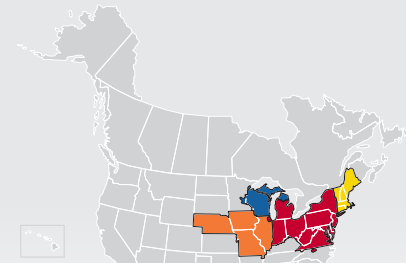

LTL MAP CINCINNATI

5000 Duff Drive, Cincinnati, OH 45246

Ph: 1-513-860-3424 | Ph: 1-800-765-4165 | Fax: 1-513-860-3430

**LTL • DEDICATED • DRAYAGE • EXPEDITE
 FREEZE PROTECTION • TRUCKLOAD • WAREHOUSE**

Coverage Areas

- PITT OHIO
- Dohrn Transfer
- Ross Express
- US Special Delivery
- Seamless Coverage Across All of North America

PITT OHIO CORE SERVICE ■ 1 DAY ■ 2 DAYS ■ 3+ DAYS

□ PITT OHIO TERMINAL ○ DOHRN TRANSFER TERMINAL ◇ ROSS EXPRESS TERMINAL △ US SPECIAL DELIVERY TERMINAL

Note: This map is a representation of transit days to major metro areas in these states. For up-to-date, zip-to-zip transit times and a full list of terminal locations, please visit our website at www.pittohio.com.