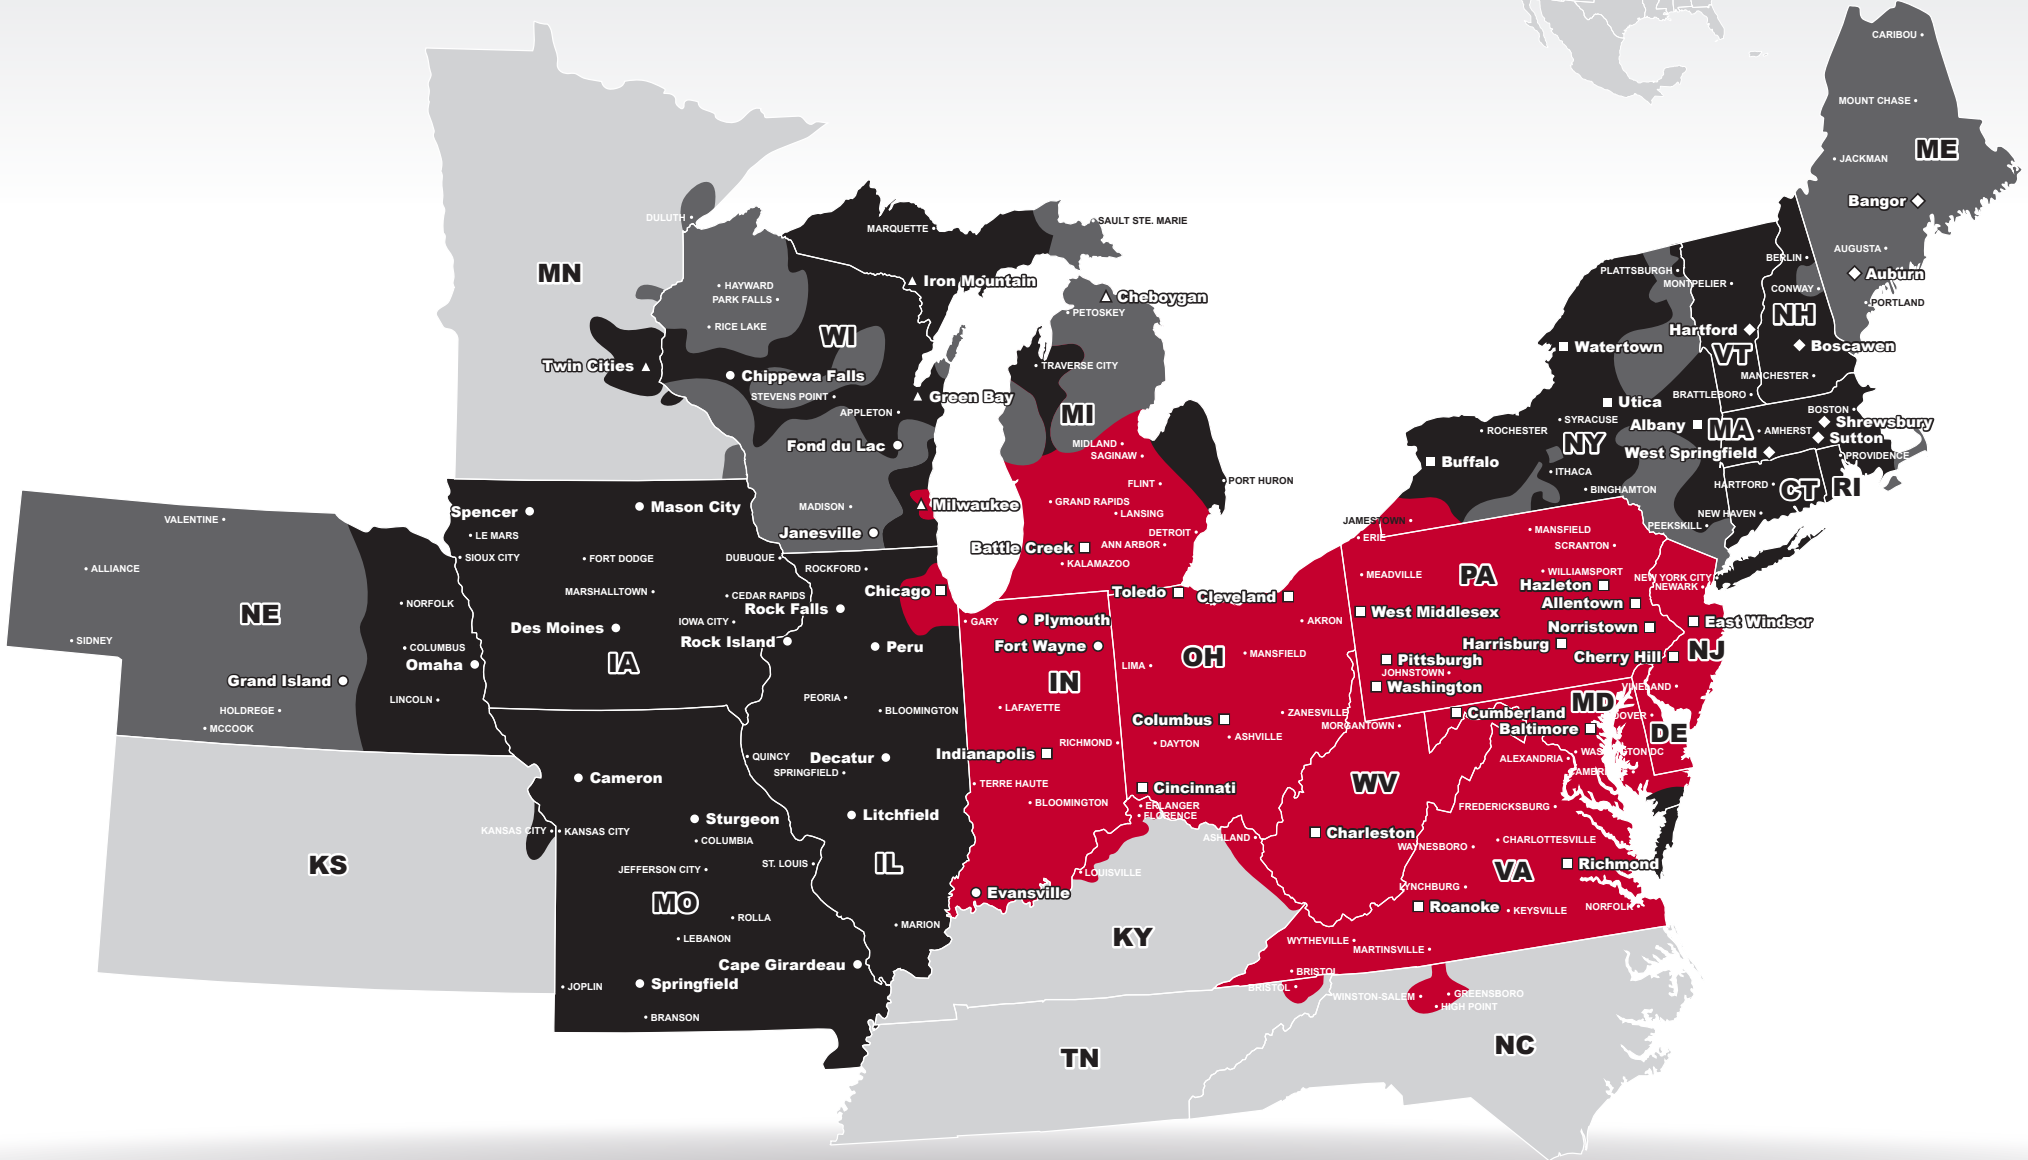

LTL MAP CINCINNATI

5000 Duff Drive, Cincinnati, OH 45246

Ph: 1-513-860-3424 | Ph: 1-800-765-4165 | Fax: 1-513-860-3430

**LTL • DEDICATED • DRAYAGE • EXPEDITE
 FREEZE PROTECTION • TRUCKLOAD • WAREHOUSE**

Coverage Areas

- PITT OHIO
- Dohrn Transfer
- Ross Express
- US Special Delivery
- Seamless Coverage Across All of North America

PITT OHIO CORE SERVICE ■ 1 DAY ■ 2 DAYS ■ 3+ DAYS

□ PITT OHIO TERMINAL ○ DOHRN TRANSFER TERMINAL ◇ ROSS EXPRESS TERMINAL △ US SPECIAL DELIVERY TERMINAL

Note: This map is a representation of transit days to major metro areas in these states. For up-to-date, zip-to-zip transit times and a full list of terminal locations, please visit our website at www.pittohio.com.