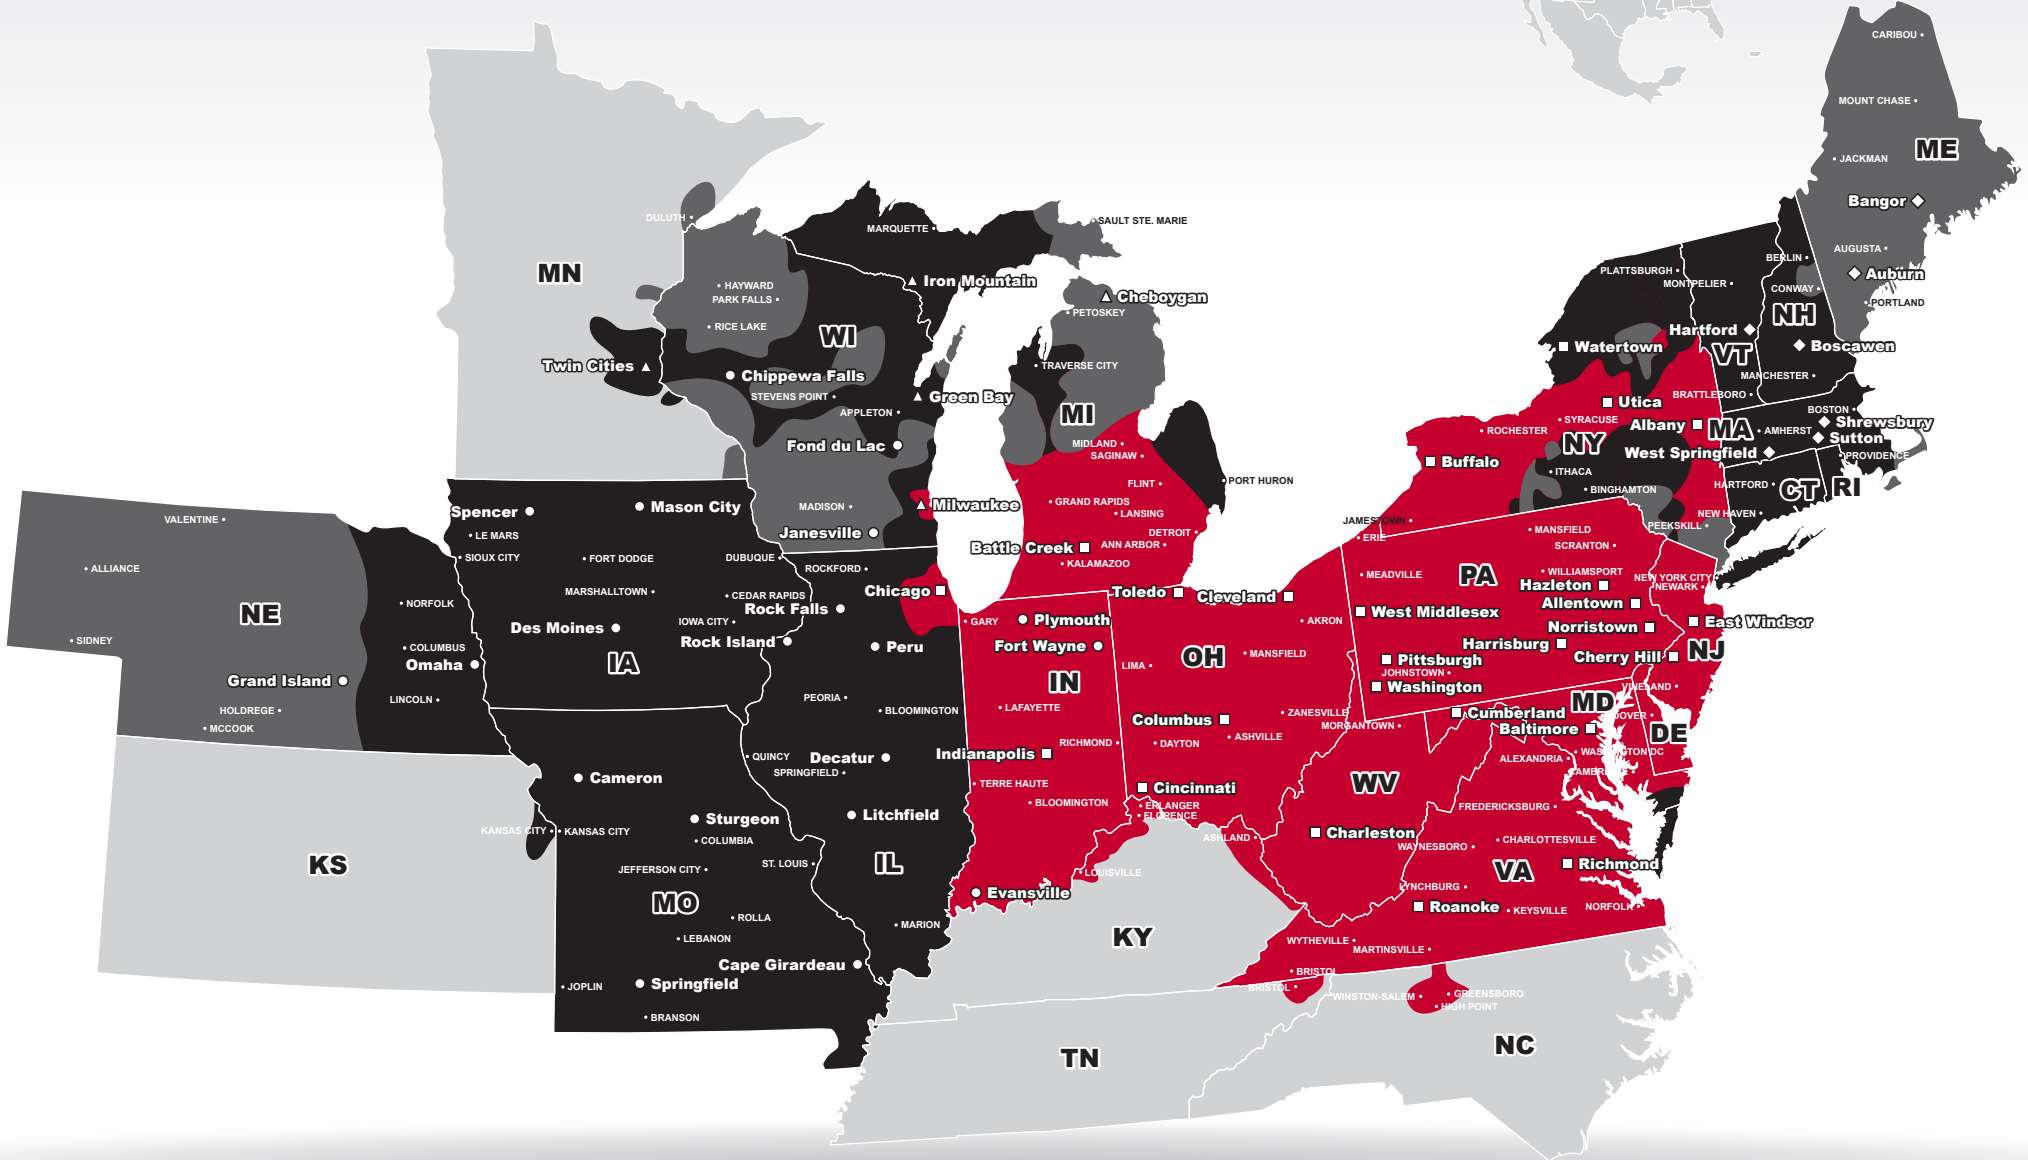

LTL MAP CLEVELAND

5570 Chevrolet Boulevard, Parma, OH 44130

Ph: 1-216-433-9000 | Ph: 1-800-241-1222 | Fax: 1-216-433-1197

**LTL • DEDICATED • DRAYAGE • EXPEDITE
 FREEZE PROTECTION • TRUCKLOAD • WAREHOUSE**

Coverage Areas

- PITT OHIO
- Dohrn Transfer
- Ross Express
- US Special Delivery
- Seamless Coverage Across All of North America

PITT OHIO CORE SERVICE ■ 1 DAY ■ 2 DAYS ■ 3+ DAYS

□ PITT OHIO TERMINAL ○ DOHRN TRANSFER TERMINAL ◇ ROSS EXPRESS TERMINAL △ US SPECIAL DELIVERY TERMINAL

Note: This map is a representation of transit days to major metro areas in these states. For up-to-date, zip-to-zip transit times and a full list of terminal locations, please visit our website at www.pittohio.com.