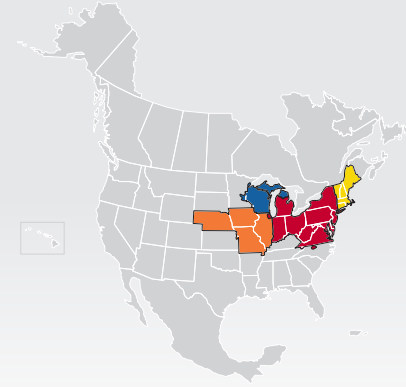

LTL MAP CLEVELAND

5570 Chevrolet Boulevard, Parma, OH 44130

Ph: 1-216-433-9000 | Ph: 1-800-241-1222 | Fax: 1-216-433-1197

**LTL • DEDICATED • DRAYAGE • EXPEDITE
 FREEZE PROTECTION • TRUCKLOAD • WAREHOUSE**

Coverage Areas

- PITT OHIO
- Dohrn Transfer
- Ross Express
- US Special Delivery
- Seamless Coverage Across All of North America

PITT OHIO CORE SERVICE ■ 1 DAY ■ 2 DAYS ■ 3+ DAYS

□ PITT OHIO TERMINAL ○ DOHRN TRANSFER TERMINAL ◇ ROSS EXPRESS TERMINAL △ US SPECIAL DELIVERY TERMINAL

Note: This map is a representation of transit days to major metro areas in these states. For up-to-date, zip-to-zip transit times and a full list of terminal locations, please visit our website at www.pittohio.com.