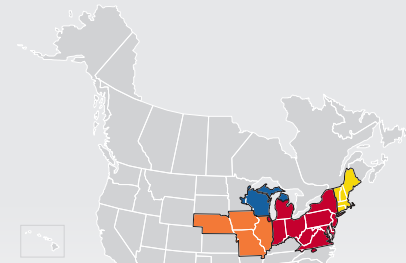

# LTL MAP COLUMBUS

2101 Hardy Parkway Street, Grove City, OH 43123  
 Ph: 1-614-801-1064 | Ph: 1-800-795-2658 | Fax: 1-614-801-1073

**LTL • DEDICATED • DRAYAGE • EXPEDITE  
 FREEZE PROTECTION • TRUCKLOAD • WAREHOUSE**

### Coverage Areas

- PITT OHIO
- Dohrn Transfer
- Ross Express
- US Special Delivery
- Seamless Coverage Across All of North America

**PITT OHIO CORE SERVICE** ■ 1 DAY ■ 2 DAYS ■ 3+ DAYS

□ PITT OHIO TERMINAL ○ DOHRN TRANSFER TERMINAL ◇ ROSS EXPRESS TERMINAL △ US SPECIAL DELIVERY TERMINAL

Note: This map is a representation of transit days to major metro areas in these states. For up-to-date, zip-to-zip transit times and a full list of terminal locations, please visit our website at [www.pittohio.com](http://www.pittohio.com).