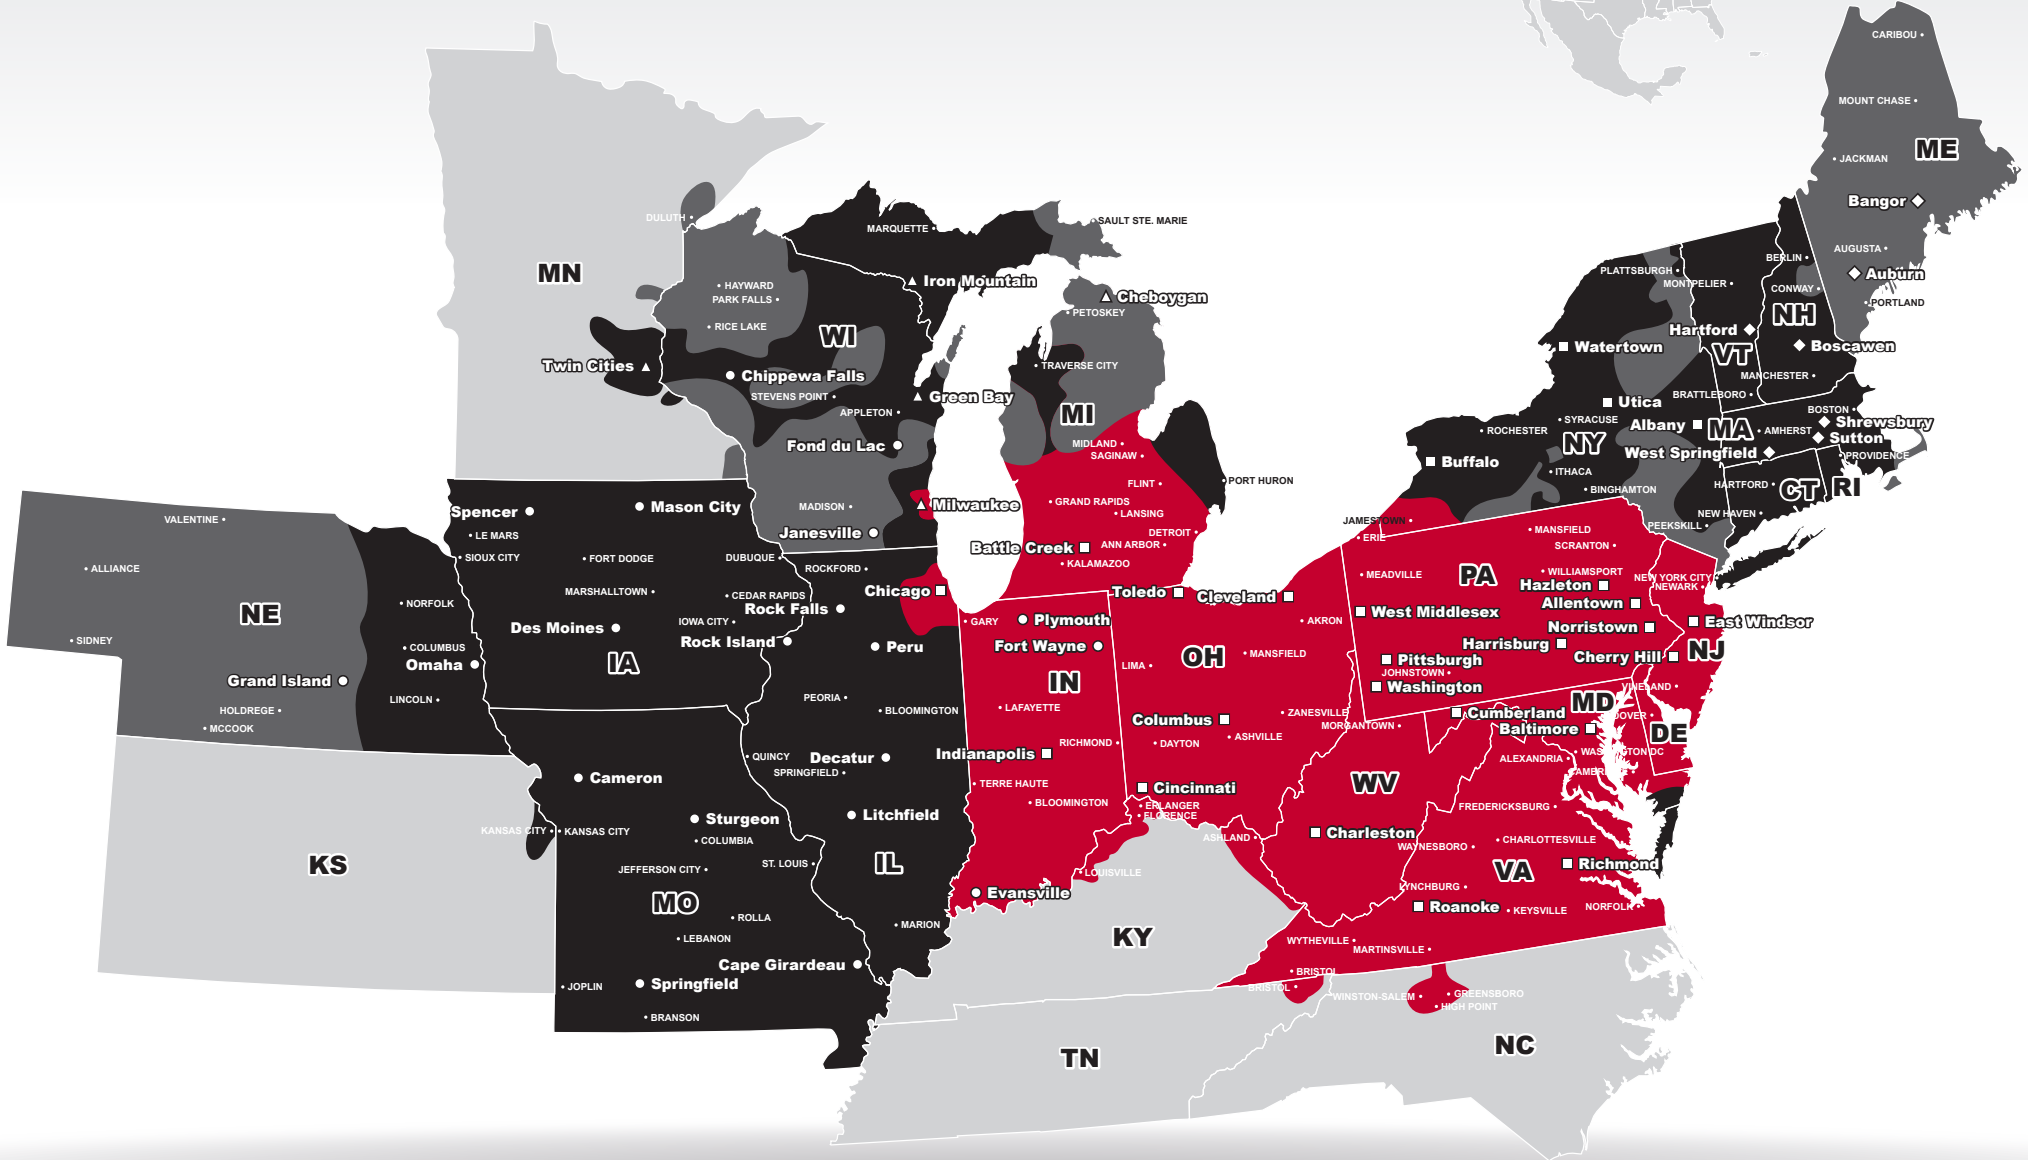

# LTL MAP COLUMBUS

2101 Hardy Parkway Street, Grove City, OH 43123  
 Ph: 1-614-801-1064 | Ph: 1-800-795-2658 | Fax: 1-614-801-1073

**LTL • DEDICATED • DRAYAGE • EXPEDITE  
 FREEZE PROTECTION • TRUCKLOAD • WAREHOUSE**

### Coverage Areas

- PITT OHIO
- Dohrn Transfer
- Ross Express
- US Special Delivery
- Seamless Coverage Across All of North America

**PITT OHIO CORE SERVICE** ■ 1 DAY ■ 2 DAYS ■ 3+ DAYS

□ PITT OHIO TERMINAL ○ DOHRN TRANSFER TERMINAL ◇ ROSS EXPRESS TERMINAL △ US SPECIAL DELIVERY TERMINAL

Note: This map is a representation of transit days to major metro areas in these states. For up-to-date, zip-to-zip transit times and a full list of terminal locations, please visit our website at [www.pittohio.com](http://www.pittohio.com).