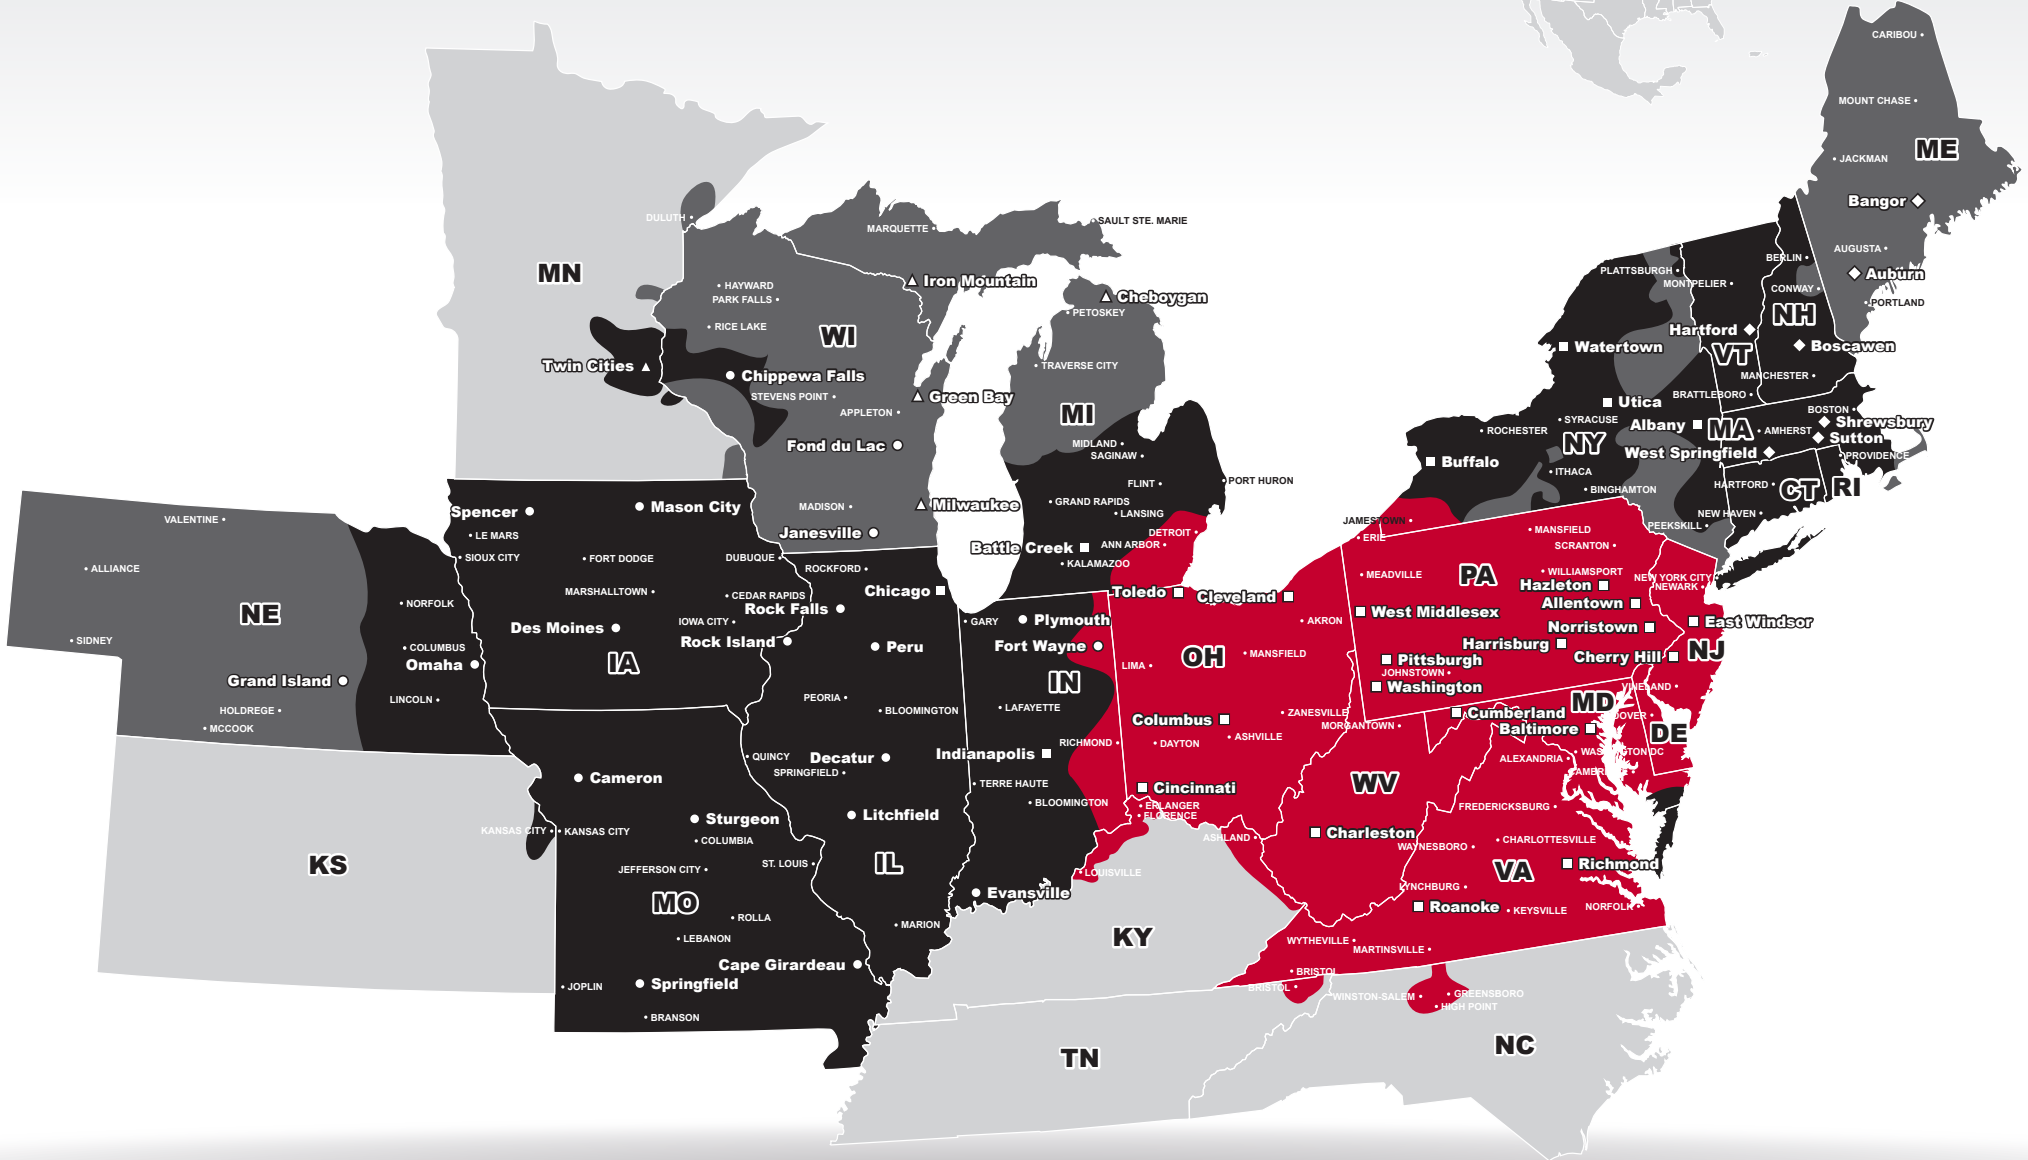

# LTL MAP CUMBERLAND

10901 Day Road Southeast, Cumberland, MD 21502  
 Ph: 1-301-777-0909 | Ph: 1-800-767-2862 | Fax: 1-301-777-8009

**LTL • DEDICATED • DRAYAGE • EXPEDITE  
 FREEZE PROTECTION • TRUCKLOAD • WAREHOUSE**

**Coverage Areas**

- PITT OHIO
- Dohrn Transfer
- Ross Express
- US Special Delivery
- Seamless Coverage Across All of North America

**PITT OHIO CORE SERVICE** ■ 1 DAY ■ 2 DAYS ■ 3+ DAYS

□ PITT OHIO TERMINAL ○ DOHRN TRANSFER TERMINAL ◇ ROSS EXPRESS TERMINAL △ US SPECIAL DELIVERY TERMINAL

Note: This map is a representation of transit days to major metro areas in these states. For up-to-date, zip-to-zip transit times and a full list of terminal locations, please visit our website at [www.pittohio.com](http://www.pittohio.com).