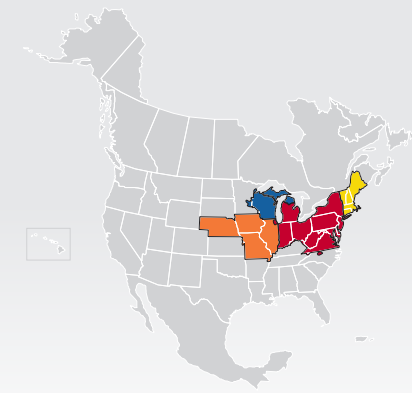

# LTL MAP CUMBERLAND

10901 Day Road Southeast, Cumberland, MD 21502  
 Ph: 1-301-777-0909 | Ph: 1-800-767-2862 | Fax: 1-301-777-8009

**LTL • DEDICATED • DRAYAGE • EXPEDITE  
 FREEZE PROTECTION • TRUCKLOAD • WAREHOUSE**

**Coverage Areas**

- PITT OHIO
- Dohrn Transfer
- Ross Express
- US Special Delivery
- Seamless Coverage Across All of North America

**PITT OHIO CORE SERVICE** ■ 1 DAY ■ 2 DAYS ■ 3+ DAYS

□ PITT OHIO TERMINAL ○ DOHRN TRANSFER TERMINAL ◇ ROSS EXPRESS TERMINAL △ US SPECIAL DELIVERY TERMINAL

Note: This map is a representation of transit days to major metro areas in these states. For up-to-date, zip-to-zip transit times and a full list of terminal locations, please visit our website at [www.pittohio.com](http://www.pittohio.com).