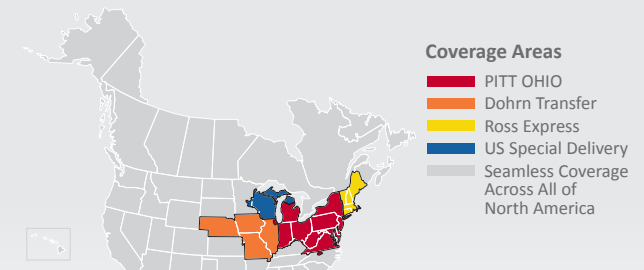

**LTL MAP EAST WINDSOR**  
 209 Whitehead Road, Hamilton Township, NJ 08619  
 Ph: 1-609-890-2086 | Ph: 1-877-325-9463 | Fax: 1-609-890-2063

**LTL • DEDICATED • DRAYAGE • EXPEDITE  
 FREEZE PROTECTION • TRUCKLOAD • WAREHOUSE**

**PITT OHIO CORE SERVICE** ■ 1 DAY ■ 2 DAYS ■ 3+ DAYS

□ PITT OHIO TERMINAL ○ DOHRN TRANSFER TERMINAL ◇ ROSS EXPRESS TERMINAL △ US SPECIAL DELIVERY TERMINAL

Note: This map is a representation of transit days to major metro areas in these states. For up-to-date, zip-to-zip transit times and a full list of terminal locations, please visit our website at [www.pittohio.com](http://www.pittohio.com).