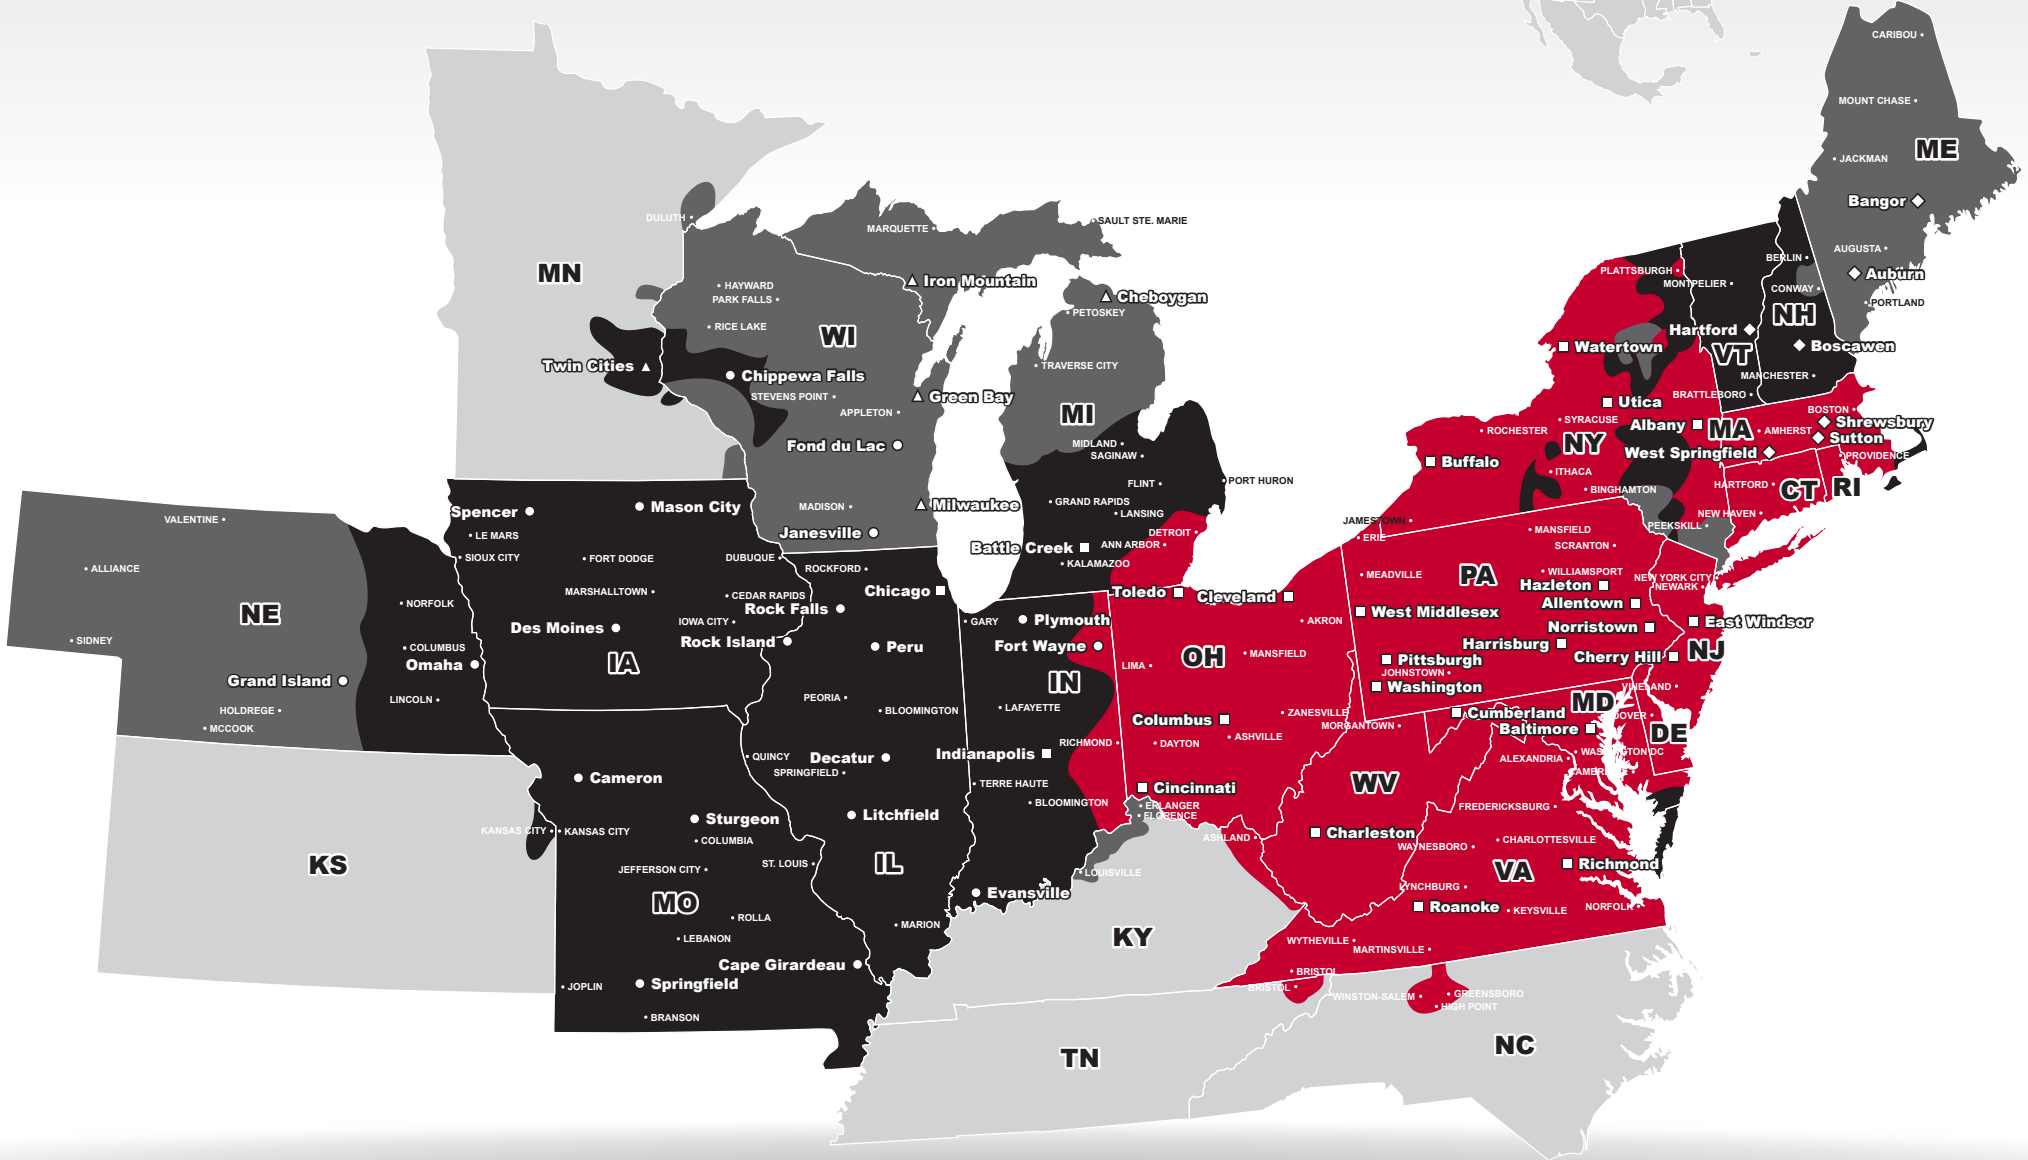

**LTL MAP EAST WINDSOR**  
 209 Whitehead Road, Hamilton Township, NJ 08619  
 Ph: 1-609-890-2086 | Ph: 1-877-325-9463 | Fax: 1-609-890-2063

**LTL • DEDICATED • DRAYAGE • EXPEDITE  
 FREEZE PROTECTION • TRUCKLOAD • WAREHOUSE**

**PITT OHIO CORE SERVICE** ■ 1 DAY ■ 2 DAYS ■ 3+ DAYS

□ PITT OHIO TERMINAL ○ DOHRN TRANSFER TERMINAL ◇ ROSS EXPRESS TERMINAL △ US SPECIAL DELIVERY TERMINAL

Note: This map is a representation of transit days to major metro areas in these states. For up-to-date, zip-to-zip transit times and a full list of terminal locations, please visit our website at [www.pittohio.com](http://www.pittohio.com).