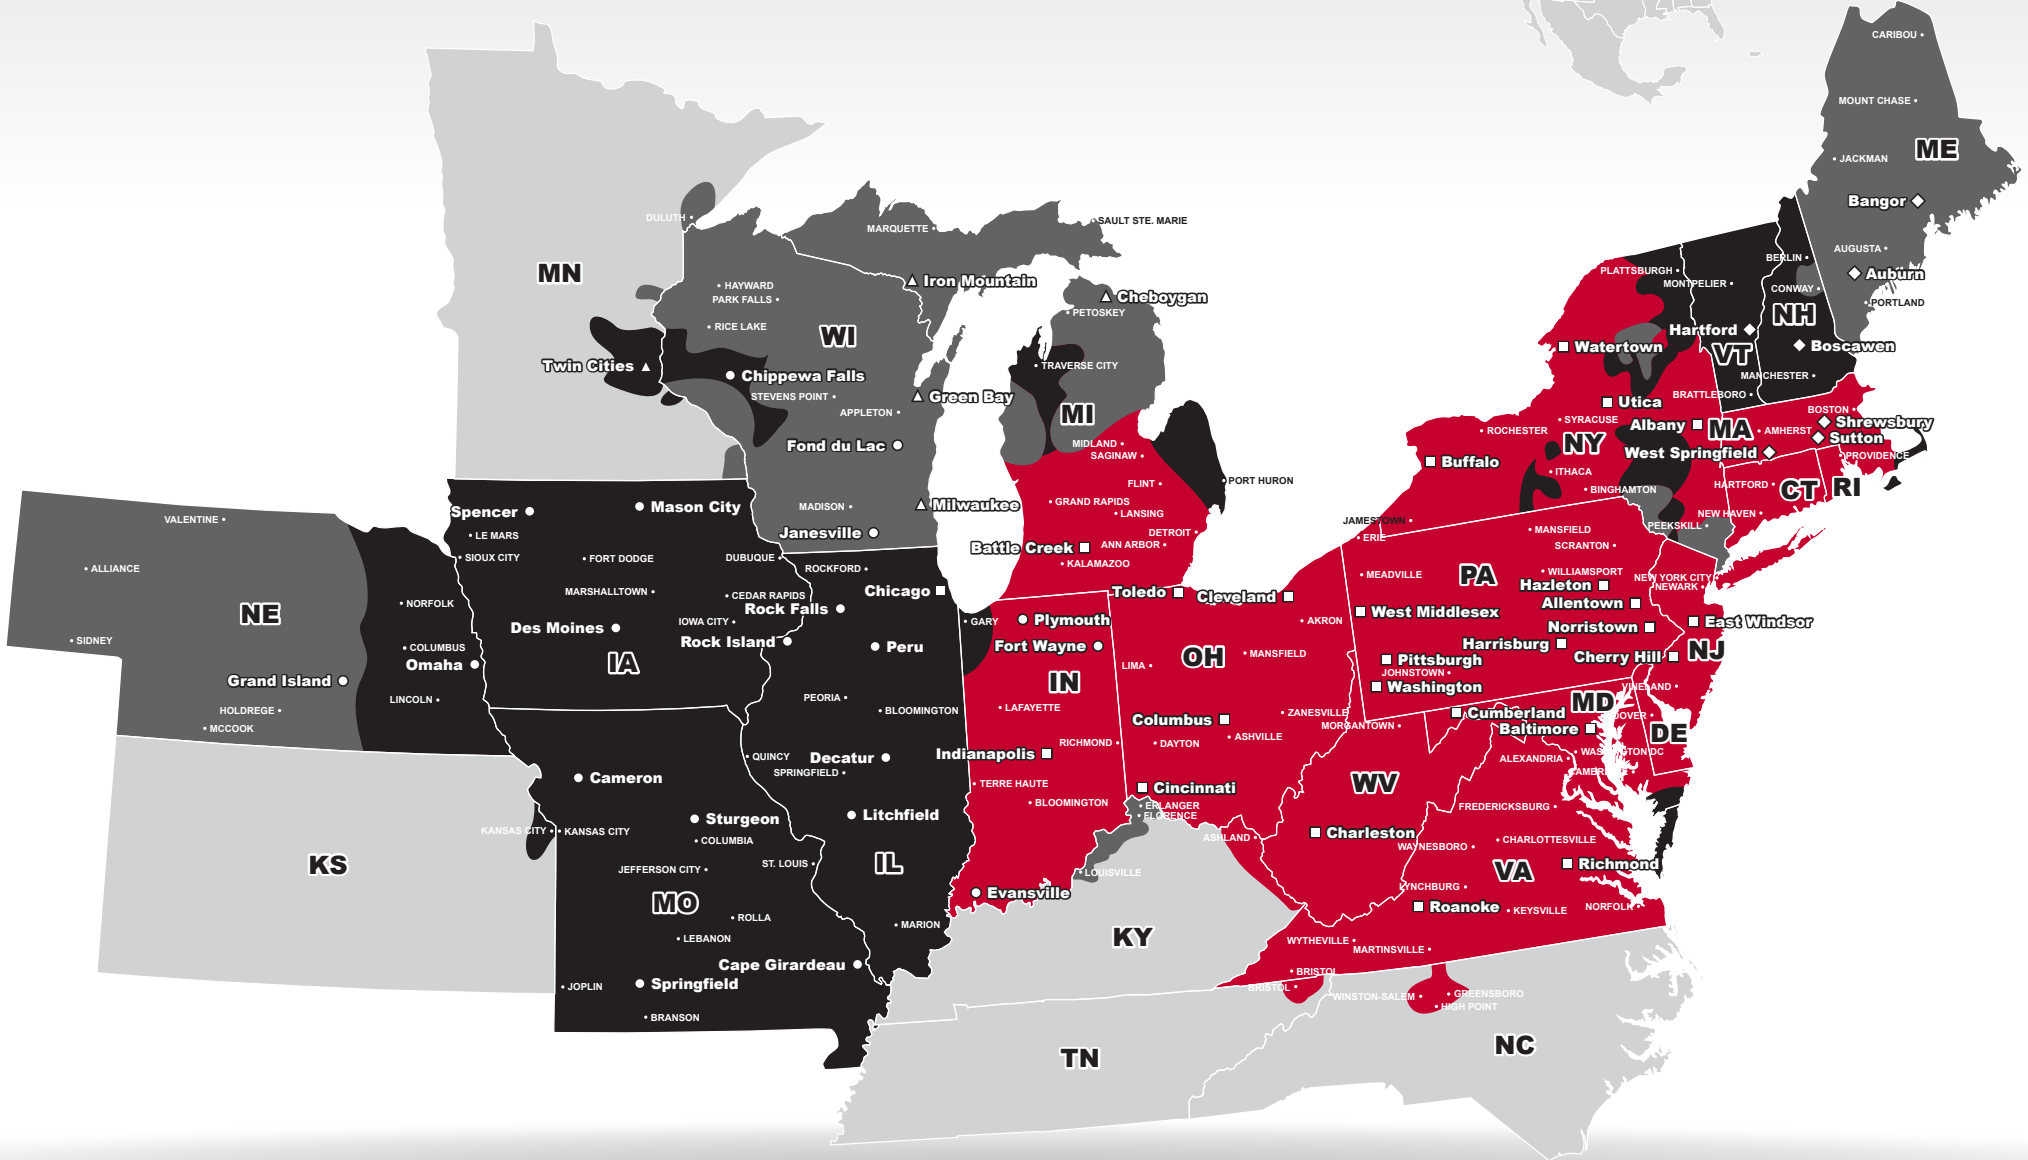

LTL MAP HARRISBURG

5641 Grayson Road, Harrisburg, PA 17111

Ph: 1-717-558-8473 | Ph: 1-800-669-4277 | Fax: 1-717-558-9359

**LTL • DEDICATED • DRAYAGE • EXPEDITE
 FREEZE PROTECTION • TRUCKLOAD • WAREHOUSE**

Coverage Areas

- PITT OHIO
- Dohrn Transfer
- Ross Express
- US Special Delivery
- Seamless Coverage Across All of North America

PITT OHIO CORE SERVICE ■ 1 DAY ■ 2 DAYS ■ 3+ DAYS

□ PITT OHIO TERMINAL ○ DOHRN TRANSFER TERMINAL ◇ ROSS EXPRESS TERMINAL △ US SPECIAL DELIVERY TERMINAL

Note: This map is a representation of transit days to major metro areas in these states. For up-to-date, zip-to-zip transit times and a full list of terminal locations, please visit our website at www.pittohio.com.