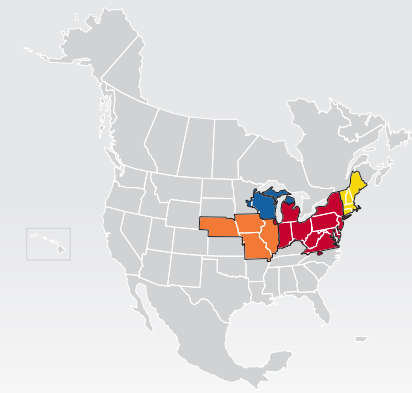

LTL MAP HARRISBURG

5641 Grayson Road, Harrisburg, PA 17111

Ph: 1-717-558-8473 | Ph: 1-800-669-4277 | Fax: 1-717-558-9359

**LTL • DEDICATED • DRAYAGE • EXPEDITE
 FREEZE PROTECTION • TRUCKLOAD • WAREHOUSE**

Coverage Areas

- PITT OHIO
- Dohrn Transfer
- Ross Express
- US Special Delivery
- Seamless Coverage Across All of North America

PITT OHIO CORE SERVICE ■ 1 DAY ■ 2 DAYS ■ 3+ DAYS

□ PITT OHIO TERMINAL ○ DOHRN TRANSFER TERMINAL ◇ ROSS EXPRESS TERMINAL △ US SPECIAL DELIVERY TERMINAL

Note: This map is a representation of transit days to major metro areas in these states. For up-to-date, zip-to-zip transit times and a full list of terminal locations, please visit our website at www.pittohio.com.