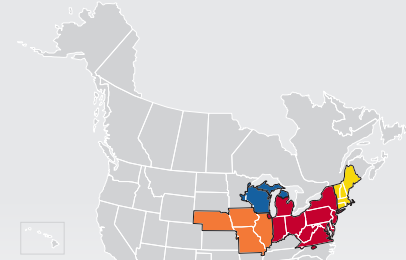

LTL MAP HAZLETON

588 Oak Ridge Road, Humboldt Industrial Park, Hazleton, PA 18202
 Ph: 1-570-384-5051 | Ph: 1-800-472-4038 | Fax: 1-570-384-5057

**LTL • DEDICATED • DRAYAGE • EXPEDITE
 FREEZE PROTECTION • TRUCKLOAD • WAREHOUSE**

Coverage Areas

- PITT OHIO
- Dohrn Transfer
- Ross Express
- US Special Delivery
- Seamless Coverage Across All of North America

PITT OHIO CORE SERVICE ■ 1 DAY ■ 2 DAYS ■ 3+ DAYS

□ PITT OHIO TERMINAL ○ DOHRN TRANSFER TERMINAL ◇ ROSS EXPRESS TERMINAL △ US SPECIAL DELIVERY TERMINAL

Note: This map is a representation of transit days to major metro areas in these states. For up-to-date, zip-to-zip transit times and a full list of terminal locations, please visit our website at www.pittohio.com.