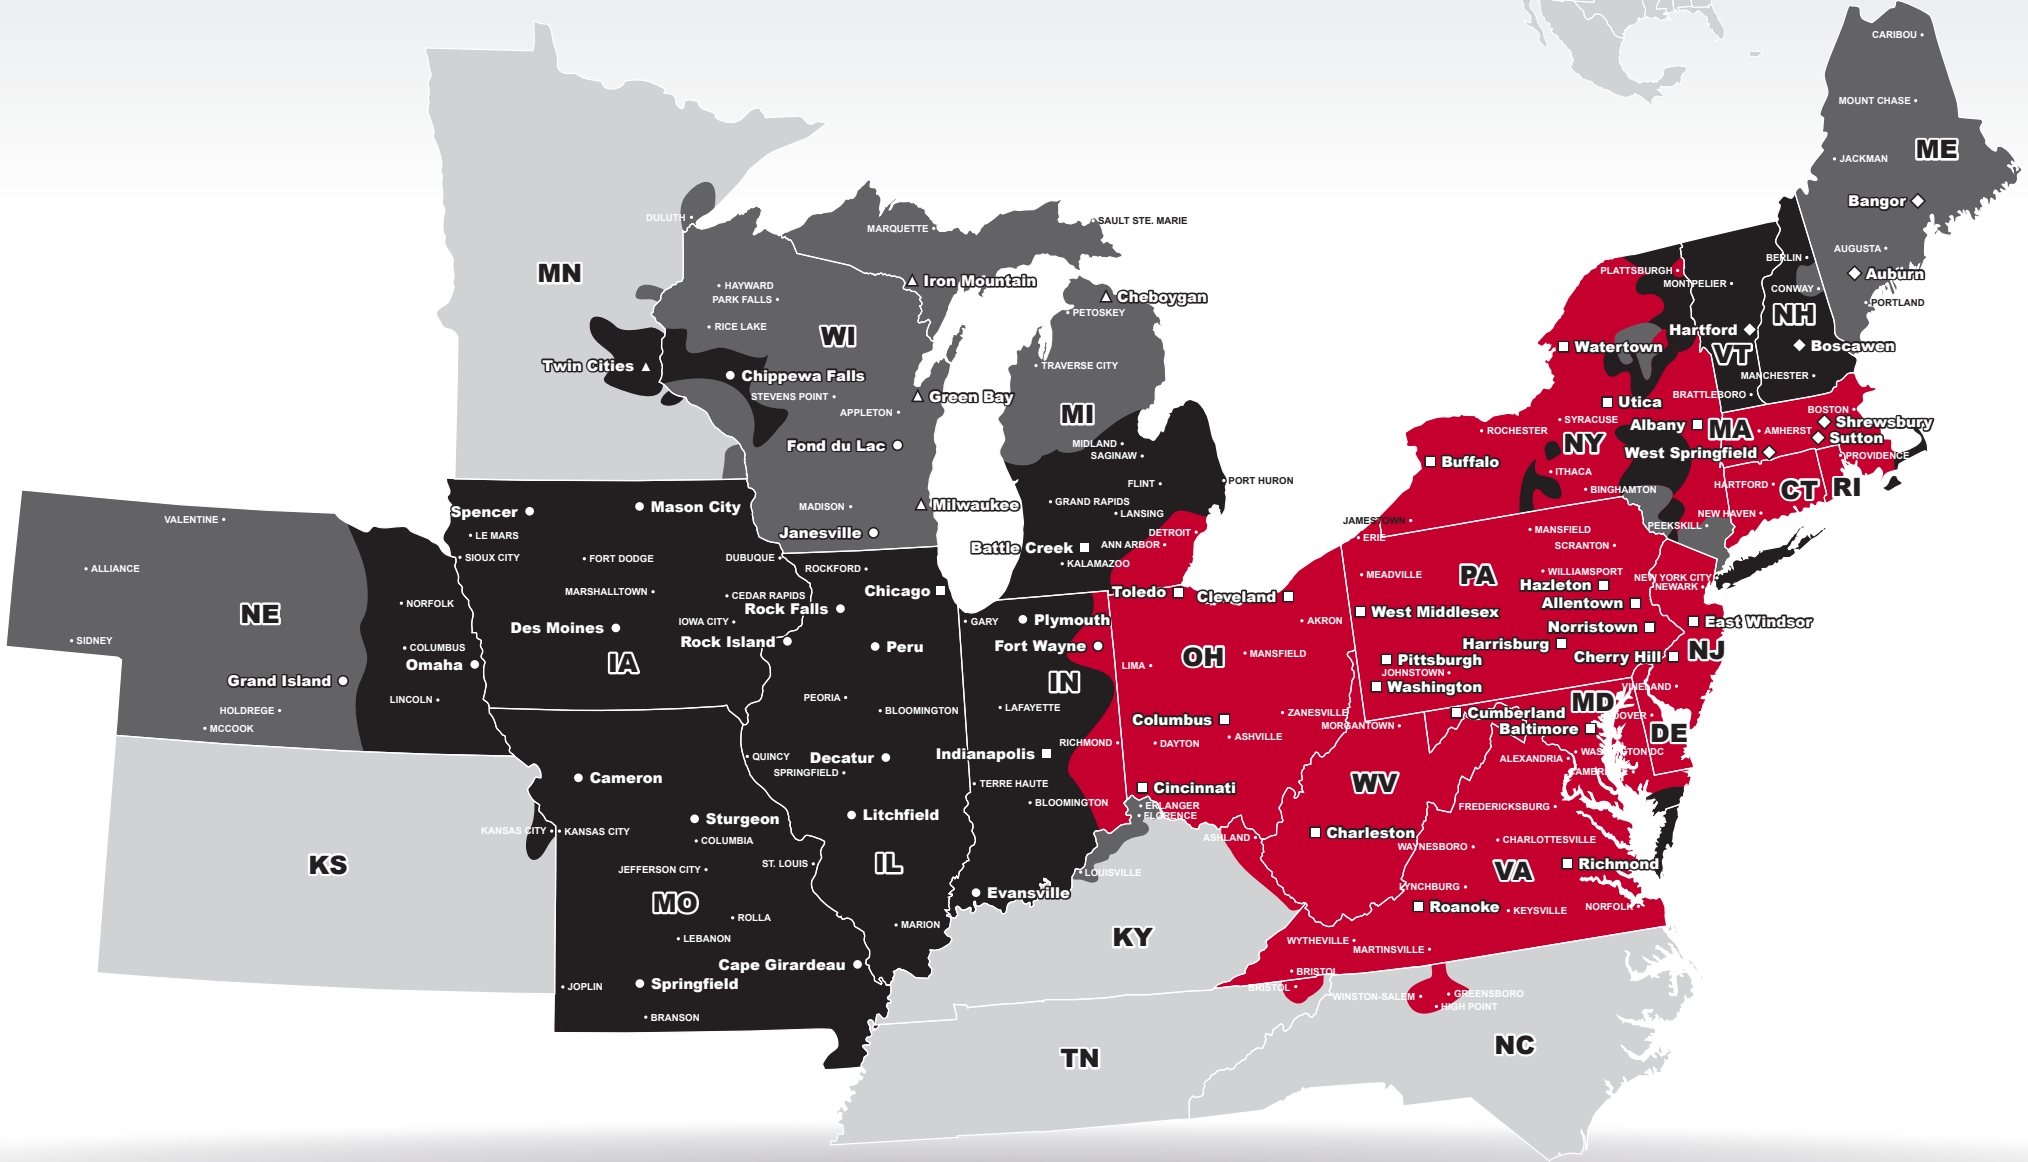

LTL MAP HAZLETON

588 Oak Ridge Road, Humboldt Industrial Park, Hazleton, PA 18202
 Ph: 1-570-384-5051 | Ph: 1-800-472-4038 | Fax: 1-570-384-5057

**LTL • DEDICATED • DRAYAGE • EXPEDITE
 FREEZE PROTECTION • TRUCKLOAD • WAREHOUSE**

Coverage Areas

- PITT OHIO
- Dohrn Transfer
- Ross Express
- US Special Delivery
- Seamless Coverage Across All of North America

PITT OHIO CORE SERVICE ■ 1 DAY ■ 2 DAYS ■ 3+ DAYS

□ PITT OHIO TERMINAL ○ DOHRN TRANSFER TERMINAL ◇ ROSS EXPRESS TERMINAL △ US SPECIAL DELIVERY TERMINAL

Note: This map is a representation of transit days to major metro areas in these states. For up-to-date, zip-to-zip transit times and a full list of terminal locations, please visit our website at www.pittohio.com.