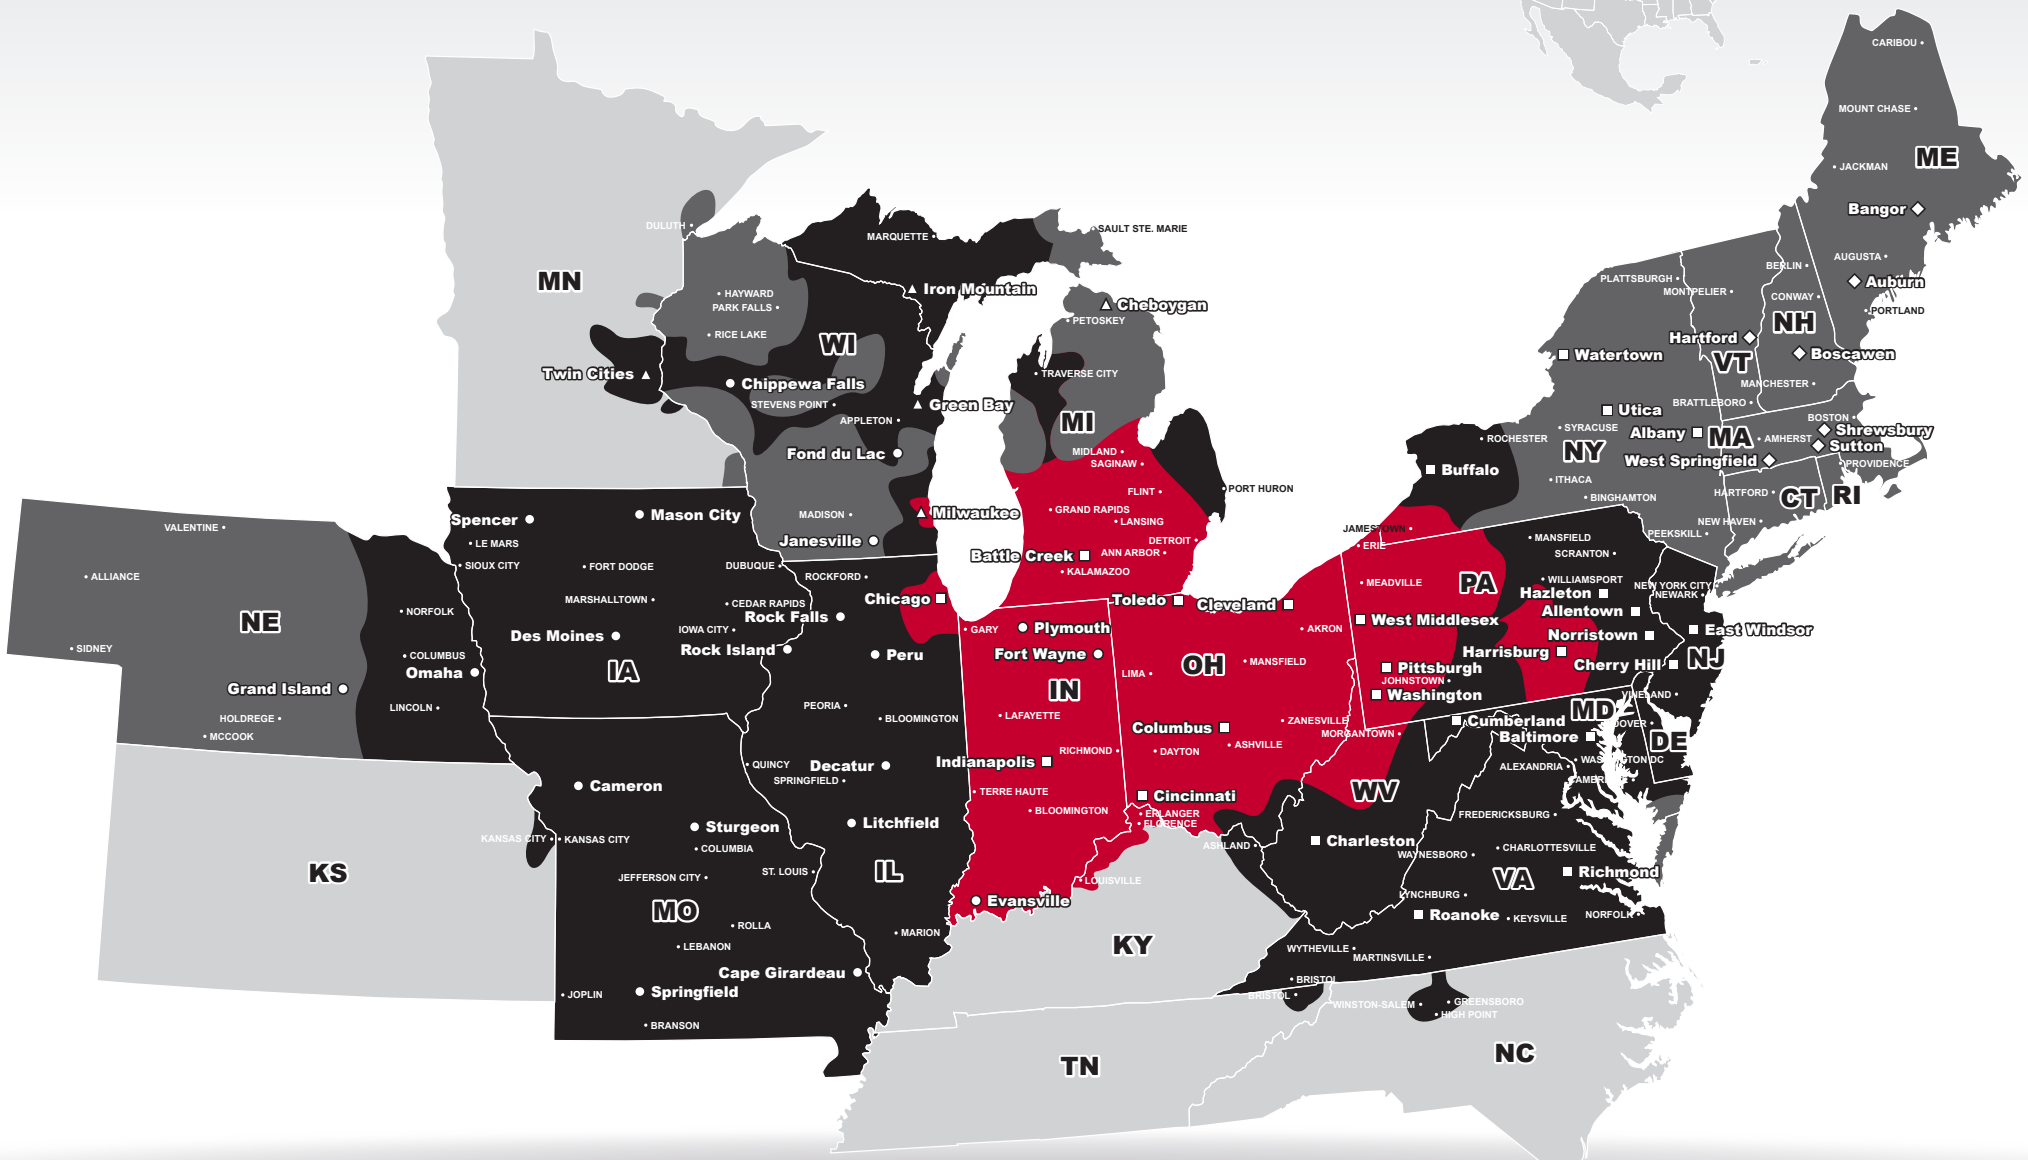

LTL MAP INDIANAPOLIS

1235 Terminal Road, Indianapolis, IN 46217

Ph: 1-317-241-9802 | Ph: 1-888-449-1566 | Fax: 1-317-243-9270

**LTL • DEDICATED • DRAYAGE • EXPEDITE
 FREEZE PROTECTION • TRUCKLOAD • WAREHOUSE**

Coverage Areas

- PITT OHIO
- Dohrn Transfer
- Ross Express
- US Special Delivery
- Seamless Coverage Across All of North America

PITT OHIO CORE SERVICE ■ 1 DAY ■ 2 DAYS ■ 3+ DAYS

PITT OHIO TERMINAL DOHRN TRANSFER TERMINAL ROSS EXPRESS TERMINAL US SPECIAL DELIVERY TERMINAL

Note: This map is a representation of transit days to major metro areas in these states. For up-to-date, zip-to-zip transit times and a full list of terminal locations, please visit our website at www.pittohio.com.