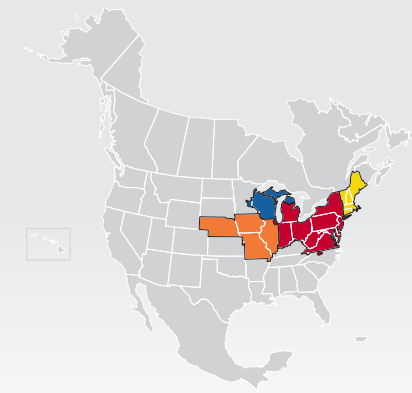

LTL MAP INDIANAPOLIS

1235 Terminal Road, Indianapolis, IN 46217

Ph: 1-317-241-9802 | Ph: 1-888-449-1566 | Fax: 1-317-243-9270

**LTL • DEDICATED • DRAYAGE • EXPEDITE
 FREEZE PROTECTION • TRUCKLOAD • WAREHOUSE**

Coverage Areas

- PITT OHIO
- Dohrn Transfer
- Ross Express
- US Special Delivery
- Seamless Coverage Across All of North America

PITT OHIO CORE SERVICE ■ 1 DAY ■ 2 DAYS ■ 3+ DAYS

PITT OHIO TERMINAL DOHRN TRANSFER TERMINAL ROSS EXPRESS TERMINAL US SPECIAL DELIVERY TERMINAL

Note: This map is a representation of transit days to major metro areas in these states. For up-to-date, zip-to-zip transit times and a full list of terminal locations, please visit our website at www.pittohio.com.