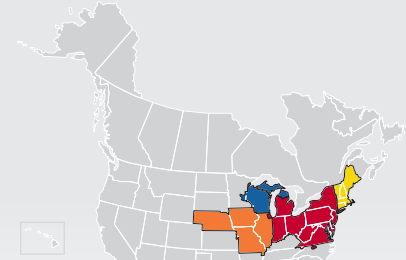

LTL MAP LOUISVILLE

Served by our Cincinnati Terminal

5000 Duff Drive, Cincinnati, OH 45246

Ph: 1-513-860-3424 | Ph: 1-800-765-4165 | Fax: 1-513-860-3430

**LTL • DEDICATED • DRAYAGE • EXPEDITE
 FREEZE PROTECTION • TRUCKLOAD • WAREHOUSE**

Coverage Areas

- PITT OHIO
- Dohrn Transfer
- Ross Express
- US Special Delivery
- Seamless Coverage Across All of North America

PITT OHIO CORE SERVICE ■ 1 DAY ■ 2 DAYS ■ 3+ DAYS

□ PITT OHIO TERMINAL ○ DOHRN TRANSFER TERMINAL ◇ ROSS EXPRESS TERMINAL △ US SPECIAL DELIVERY TERMINAL

Note: This map is a representation of transit days to major metro areas in these states. For up-to-date, zip-to-zip transit times and a full list of terminal locations, please visit our website at www.pittohio.com.