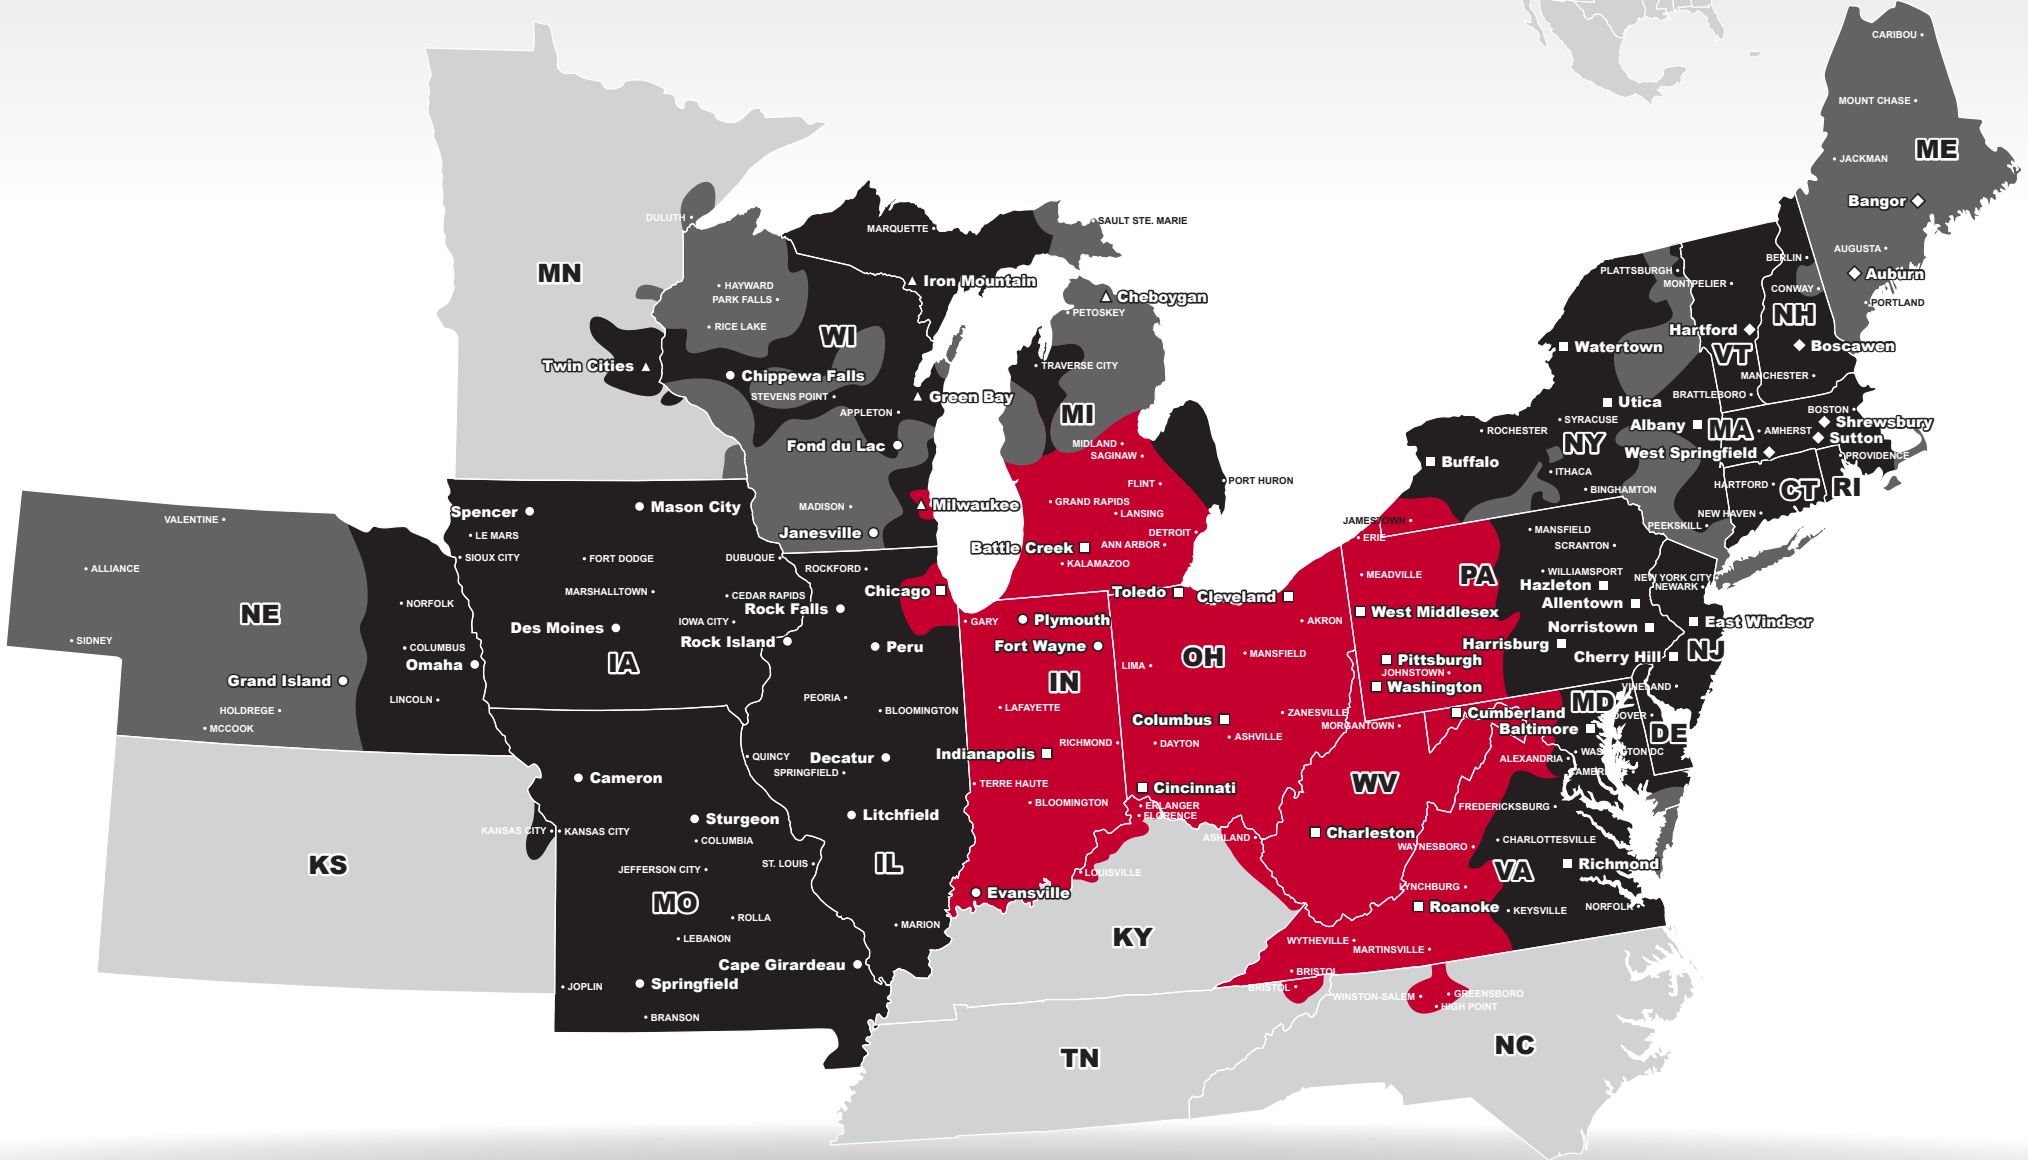

LTL MAP LOUISVILLE

Served by our Cincinnati Terminal

5000 Duff Drive, Cincinnati, OH 45246

Ph: 1-513-860-3424 | Ph: 1-800-765-4165 | Fax: 1-513-860-3430

**LTL • DEDICATED • DRAYAGE • EXPEDITE
 FREEZE PROTECTION • TRUCKLOAD • WAREHOUSE**

Coverage Areas

- PITT OHIO
- Dohrn Transfer
- Ross Express
- US Special Delivery
- Seamless Coverage Across All of North America

PITT OHIO CORE SERVICE ■ 1 DAY ■ 2 DAYS ■ 3+ DAYS

□ PITT OHIO TERMINAL ○ DOHRN TRANSFER TERMINAL ◇ ROSS EXPRESS TERMINAL △ US SPECIAL DELIVERY TERMINAL

Note: This map is a representation of transit days to major metro areas in these states. For up-to-date, zip-to-zip transit times and a full list of terminal locations, please visit our website at www.pittohio.com.