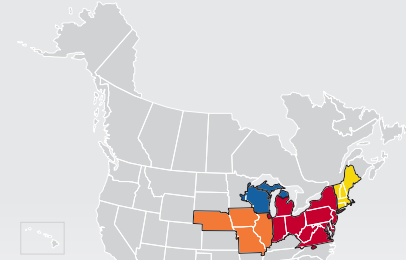

# LTL MAP NORRISTOWN

541 Hollow Road, Phoenixville, PA 19460

Ph: 1-610-983-3905 | Ph: 1-800-669-6257 | Fax: 1-610-983-3907

**LTL • DEDICATED • DRAYAGE • EXPEDITE  
 FREEZE PROTECTION • TRUCKLOAD • WAREHOUSE**

**Coverage Areas**

- PITT OHIO
- Dohrn Transfer
- Ross Express
- US Special Delivery
- Seamless Coverage Across All of North America

**PITT OHIO CORE SERVICE** ■ 1 DAY ■ 2 DAYS ■ 3+ DAYS

□ PITT OHIO TERMINAL ○ DOHRN TRANSFER TERMINAL ◇ ROSS EXPRESS TERMINAL △ US SPECIAL DELIVERY TERMINAL

Note: This map is a representation of transit days to major metro areas in these states. For up-to-date, zip-to-zip transit times and a full list of terminal locations, please visit our website at [www.pittohio.com](http://www.pittohio.com).