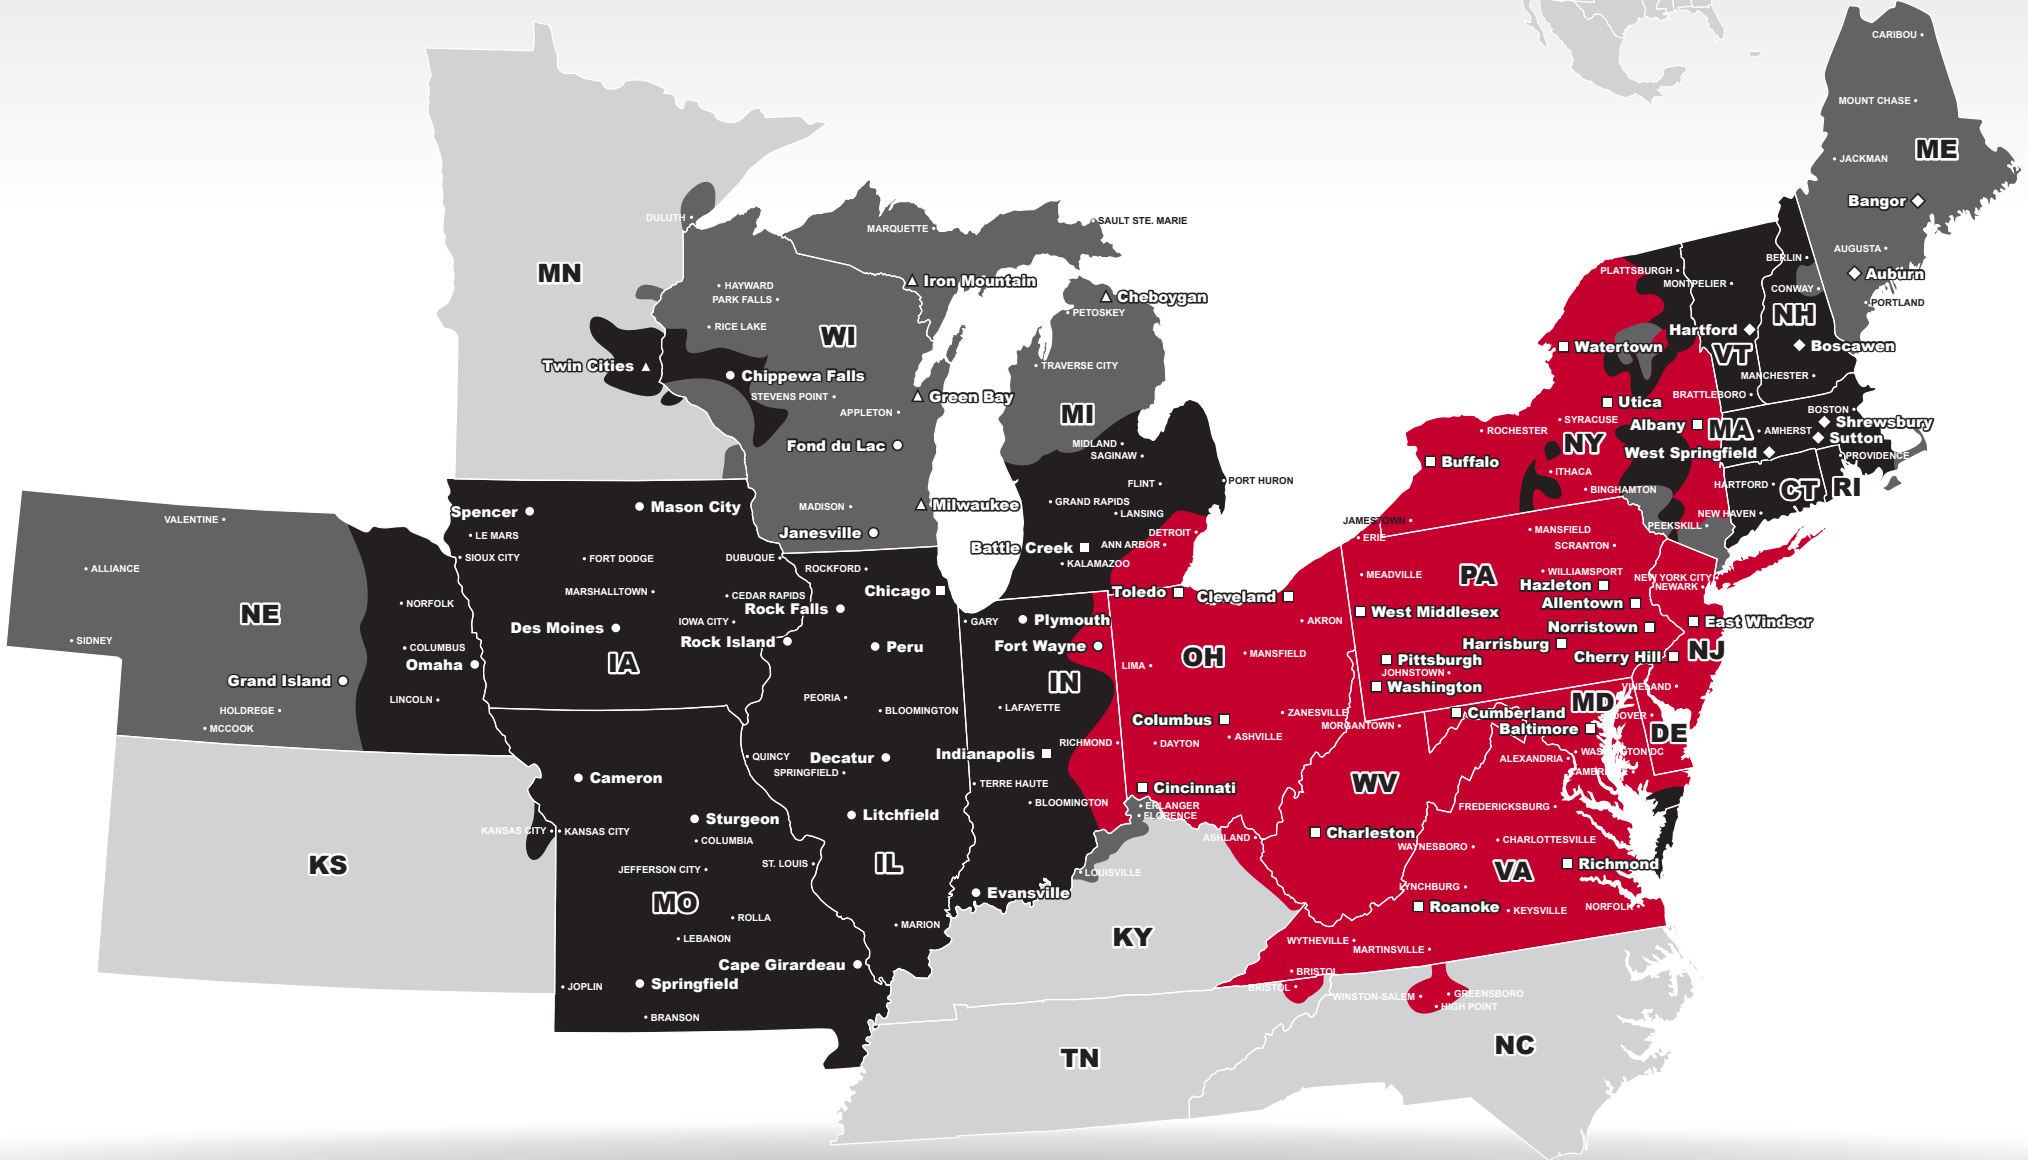

# LTL MAP NORRISTOWN

541 Hollow Road, Phoenixville, PA 19460

Ph: 1-610-983-3905 | Ph: 1-800-669-6257 | Fax: 1-610-983-3907

**LTL • DEDICATED • DRAYAGE • EXPEDITE  
 FREEZE PROTECTION • TRUCKLOAD • WAREHOUSE**

**Coverage Areas**

- PITT OHIO
- Dohrn Transfer
- Ross Express
- US Special Delivery
- Seamless Coverage Across All of North America

**PITT OHIO CORE SERVICE** ■ 1 DAY ■ 2 DAYS ■ 3+ DAYS

□ PITT OHIO TERMINAL ○ DOHRN TRANSFER TERMINAL ◇ ROSS EXPRESS TERMINAL △ US SPECIAL DELIVERY TERMINAL

Note: This map is a representation of transit days to major metro areas in these states. For up-to-date, zip-to-zip transit times and a full list of terminal locations, please visit our website at [www.pittohio.com](http://www.pittohio.com).