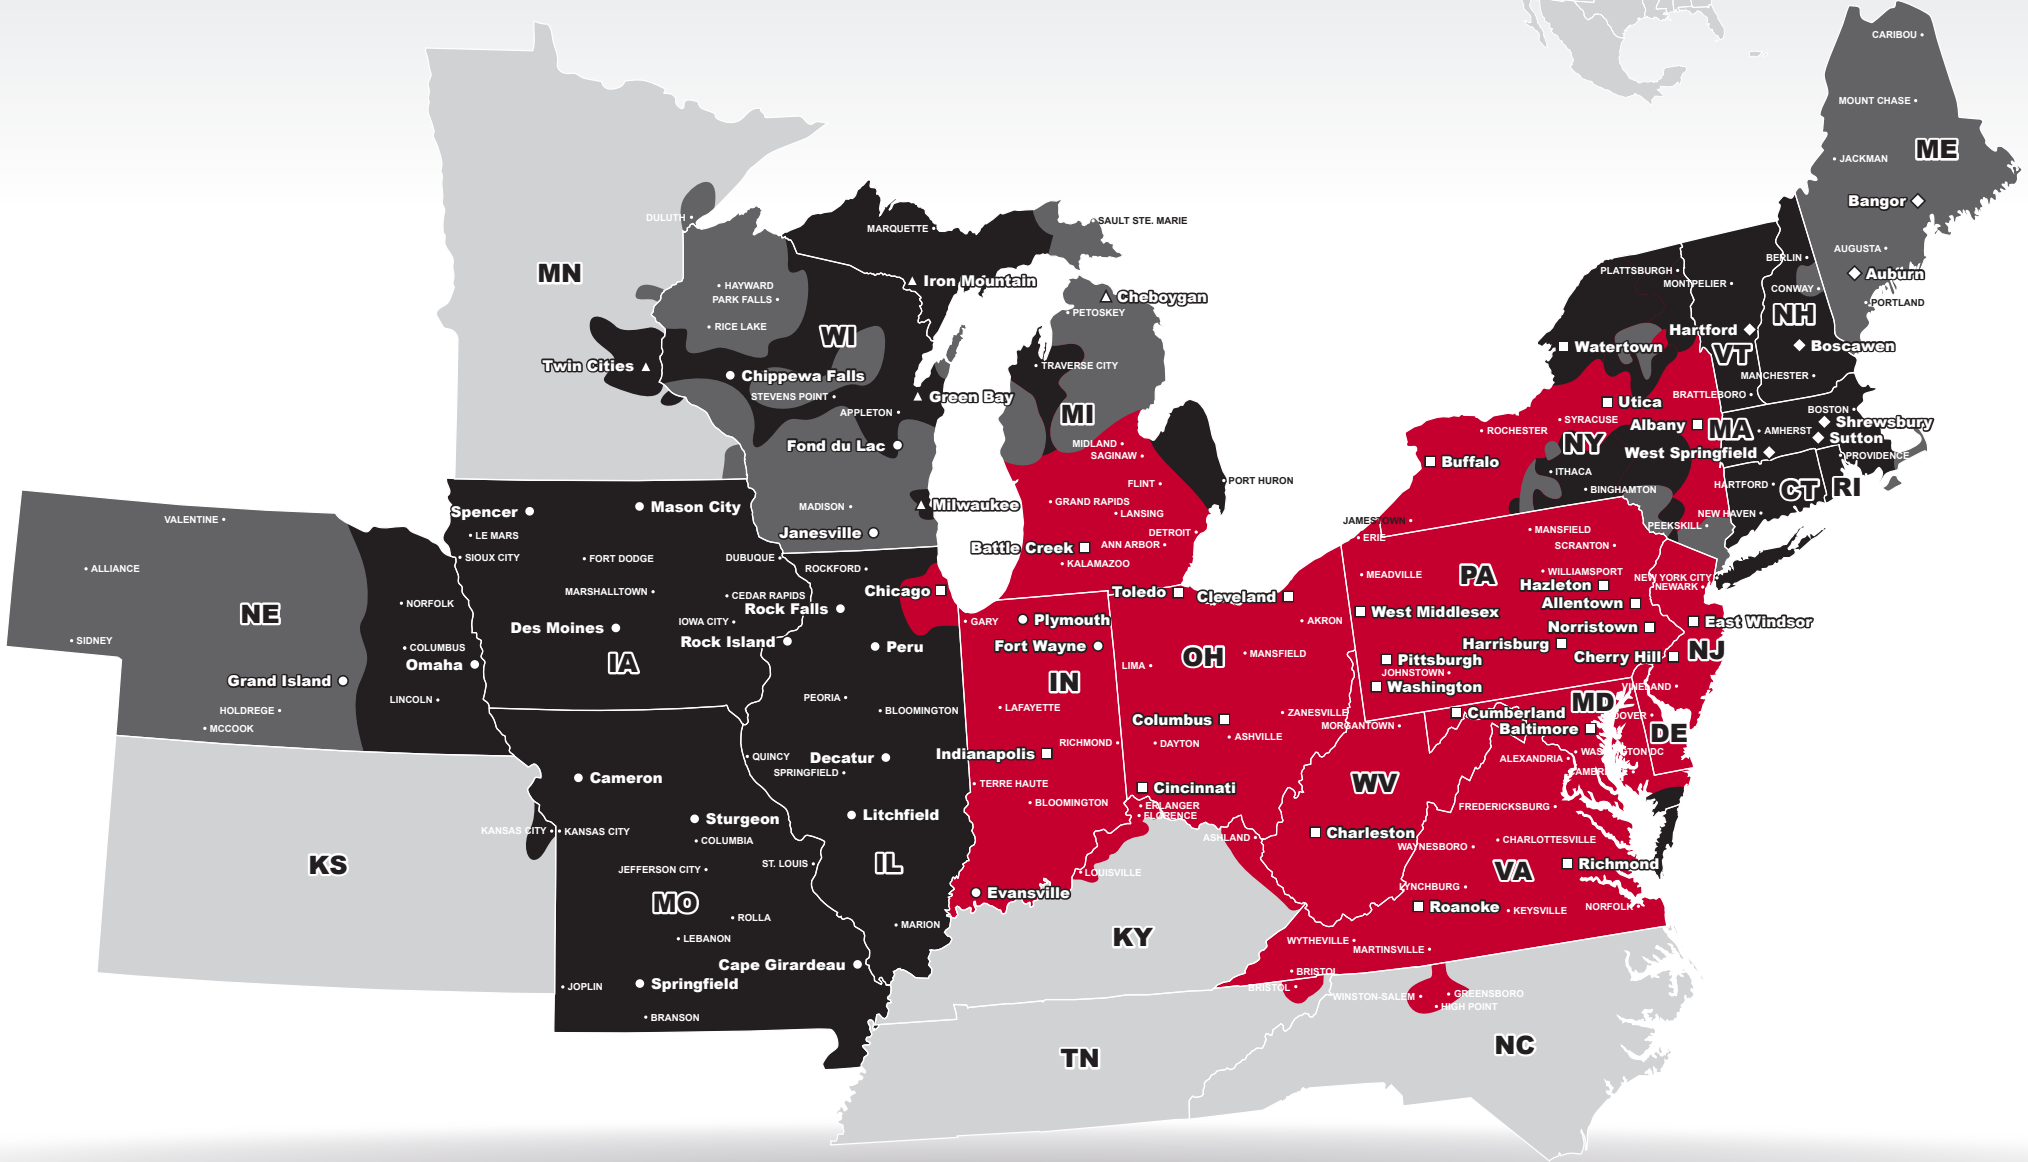

# LTL MAP PITTSBURGH

1 Rich Hill Road, Cheswick, PA 15024

Ph: 1-412-232-3015 | Ph: 1-800-366-7488 | Fax: 1-412-208-2868

**LTL • DEDICATED • DRAYAGE • EXPEDITE  
 FREEZE PROTECTION • TRUCKLOAD • WAREHOUSE**

**Coverage Areas**

- PITT OHIO
- Dohrn Transfer
- Ross Express
- US Special Delivery
- Seamless Coverage Across All of North America

**PITT OHIO CORE SERVICE** ■ 1 DAY ■ 2 DAYS ■ 3+ DAYS

PITT OHIO TERMINAL  DOHRN TRANSFER TERMINAL  ROSS EXPRESS TERMINAL  US SPECIAL DELIVERY TERMINAL

Note: This map is a representation of transit days to major metro areas in these states. For up-to-date, zip-to-zip transit times and a full list of terminal locations, please visit our website at [www.pittohio.com](http://www.pittohio.com).