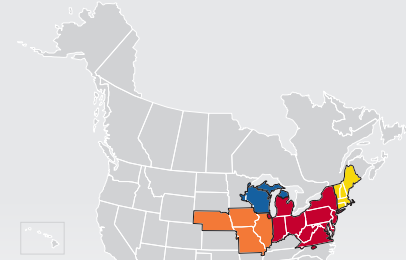

# LTL MAP PITTSBURGH

1 Rich Hill Road, Cheswick, PA 15024

Ph: 1-412-232-3015 | Ph: 1-800-366-7488 | Fax: 1-412-208-2868

**LTL • DEDICATED • DRAYAGE • EXPEDITE  
 FREEZE PROTECTION • TRUCKLOAD • WAREHOUSE**

**Coverage Areas**

- PITT OHIO
- Dohrn Transfer
- Ross Express
- US Special Delivery
- Seamless Coverage Across All of North America

**PITT OHIO CORE SERVICE** ■ 1 DAY ■ 2 DAYS ■ 3+ DAYS

PITT OHIO TERMINAL  DOHRN TRANSFER TERMINAL  ROSS EXPRESS TERMINAL  US SPECIAL DELIVERY TERMINAL

Note: This map is a representation of transit days to major metro areas in these states. For up-to-date, zip-to-zip transit times and a full list of terminal locations, please visit our website at [www.pittohio.com](http://www.pittohio.com).