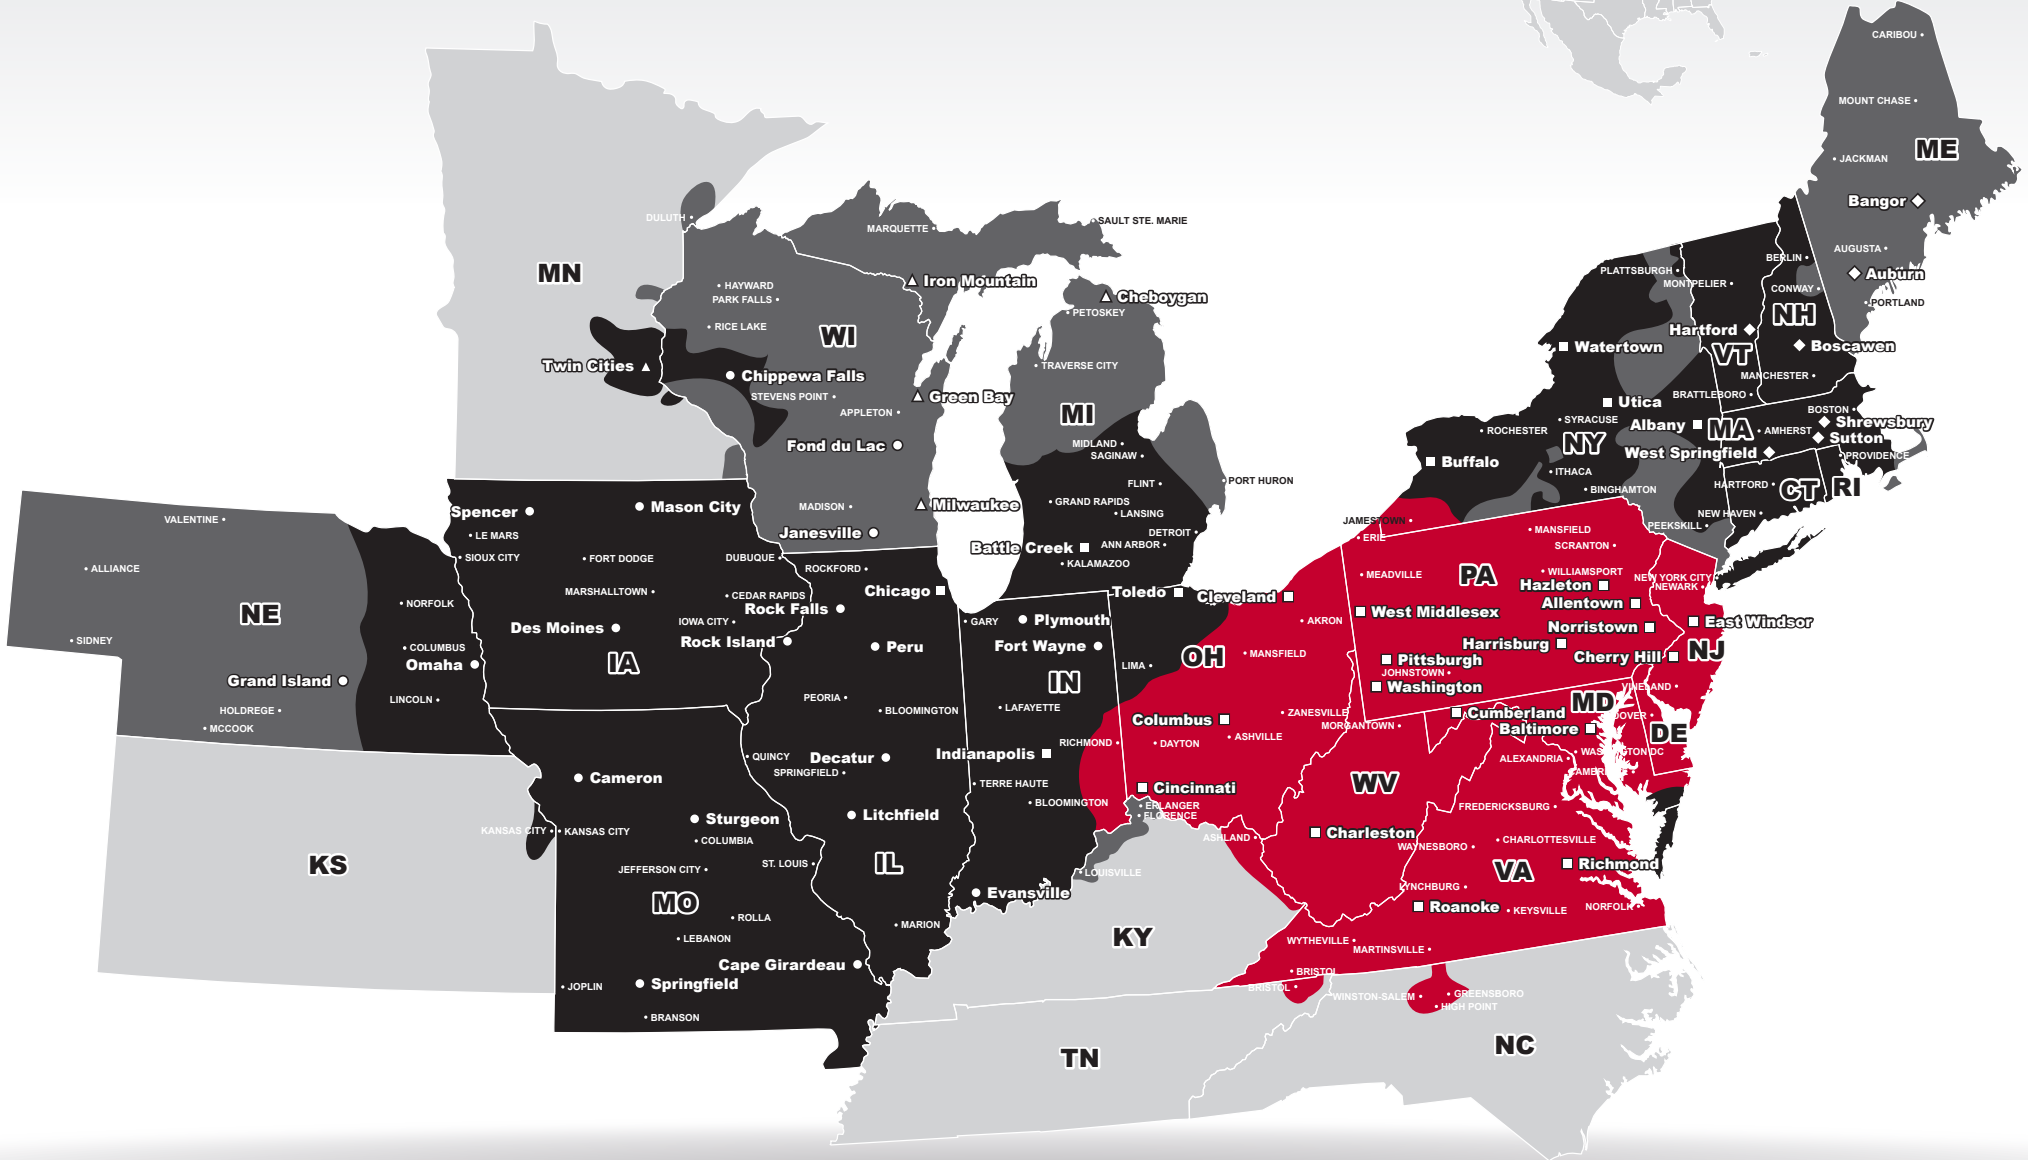

# LTL MAP RICHMOND

2000 Crossblades Street, Richmond, VA 23237  
 Ph: 1-804-275-5812 | Ph: 1-888-279-2382 | Fax: 1-804-743-2545

**LTL • DEDICATED • DRAYAGE • EXPEDITE  
 FREEZE PROTECTION • TRUCKLOAD • WAREHOUSE**

**Coverage Areas**

- PITT OHIO
- Dohrn Transfer
- Ross Express
- US Special Delivery
- Seamless Coverage Across All of North America

**PITT OHIO CORE SERVICE** ■ 1 DAY ■ 2 DAYS ■ 3+ DAYS

□ PITT OHIO TERMINAL ○ DOHRN TRANSFER TERMINAL ◇ ROSS EXPRESS TERMINAL △ US SPECIAL DELIVERY TERMINAL

Note: This map is a representation of transit days to major metro areas in these states. For up-to-date, zip-to-zip transit times and a full list of terminal locations, please visit our website at [www.pittohio.com](http://www.pittohio.com).