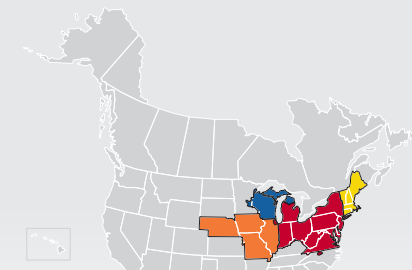

# LTL MAP RICHMOND

2000 Crossblades Street, Richmond, VA 23237  
 Ph: 1-804-275-5812 | Ph: 1-888-279-2382 | Fax: 1-804-743-2545

**LTL • DEDICATED • DRAYAGE • EXPEDITE  
 FREEZE PROTECTION • TRUCKLOAD • WAREHOUSE**

**Coverage Areas**

- PITT OHIO
- Dohrn Transfer
- Ross Express
- US Special Delivery
- Seamless Coverage Across All of North America

**PITT OHIO CORE SERVICE** ■ 1 DAY ■ 2 DAYS ■ 3+ DAYS

□ PITT OHIO TERMINAL ○ DOHRN TRANSFER TERMINAL ◇ ROSS EXPRESS TERMINAL △ US SPECIAL DELIVERY TERMINAL

Note: This map is a representation of transit days to major metro areas in these states. For up-to-date, zip-to-zip transit times and a full list of terminal locations, please visit our website at [www.pittohio.com](http://www.pittohio.com).