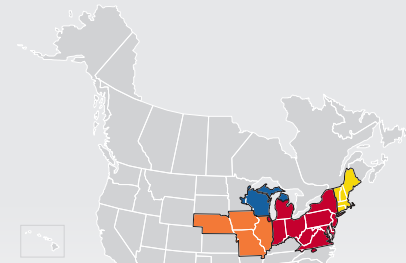

LTL MAP ROANOKE

1712 Plantation Road Northeast, Roanoke, VA 24012
 Ph: 1-540-857-8945 | Ph: 1-888-279-0082 | Fax: 1-540-857-8953

**LTL • DEDICATED • DRAYAGE • EXPEDITE
 FREEZE PROTECTION • TRUCKLOAD • WAREHOUSE**

Coverage Areas

- PITT OHIO
- Dohrn Transfer
- Ross Express
- US Special Delivery
- Seamless Coverage Across All of North America

PITT OHIO CORE SERVICE ■ 1 DAY ■ 2 DAYS ■ 3+ DAYS

□ PITT OHIO TERMINAL ○ DOHRN TRANSFER TERMINAL ◇ ROSS EXPRESS TERMINAL △ US SPECIAL DELIVERY TERMINAL

Note: This map is a representation of transit days to major metro areas in these states. For up-to-date, zip-to-zip transit times and a full list of terminal locations, please visit our website at www.pittohio.com.