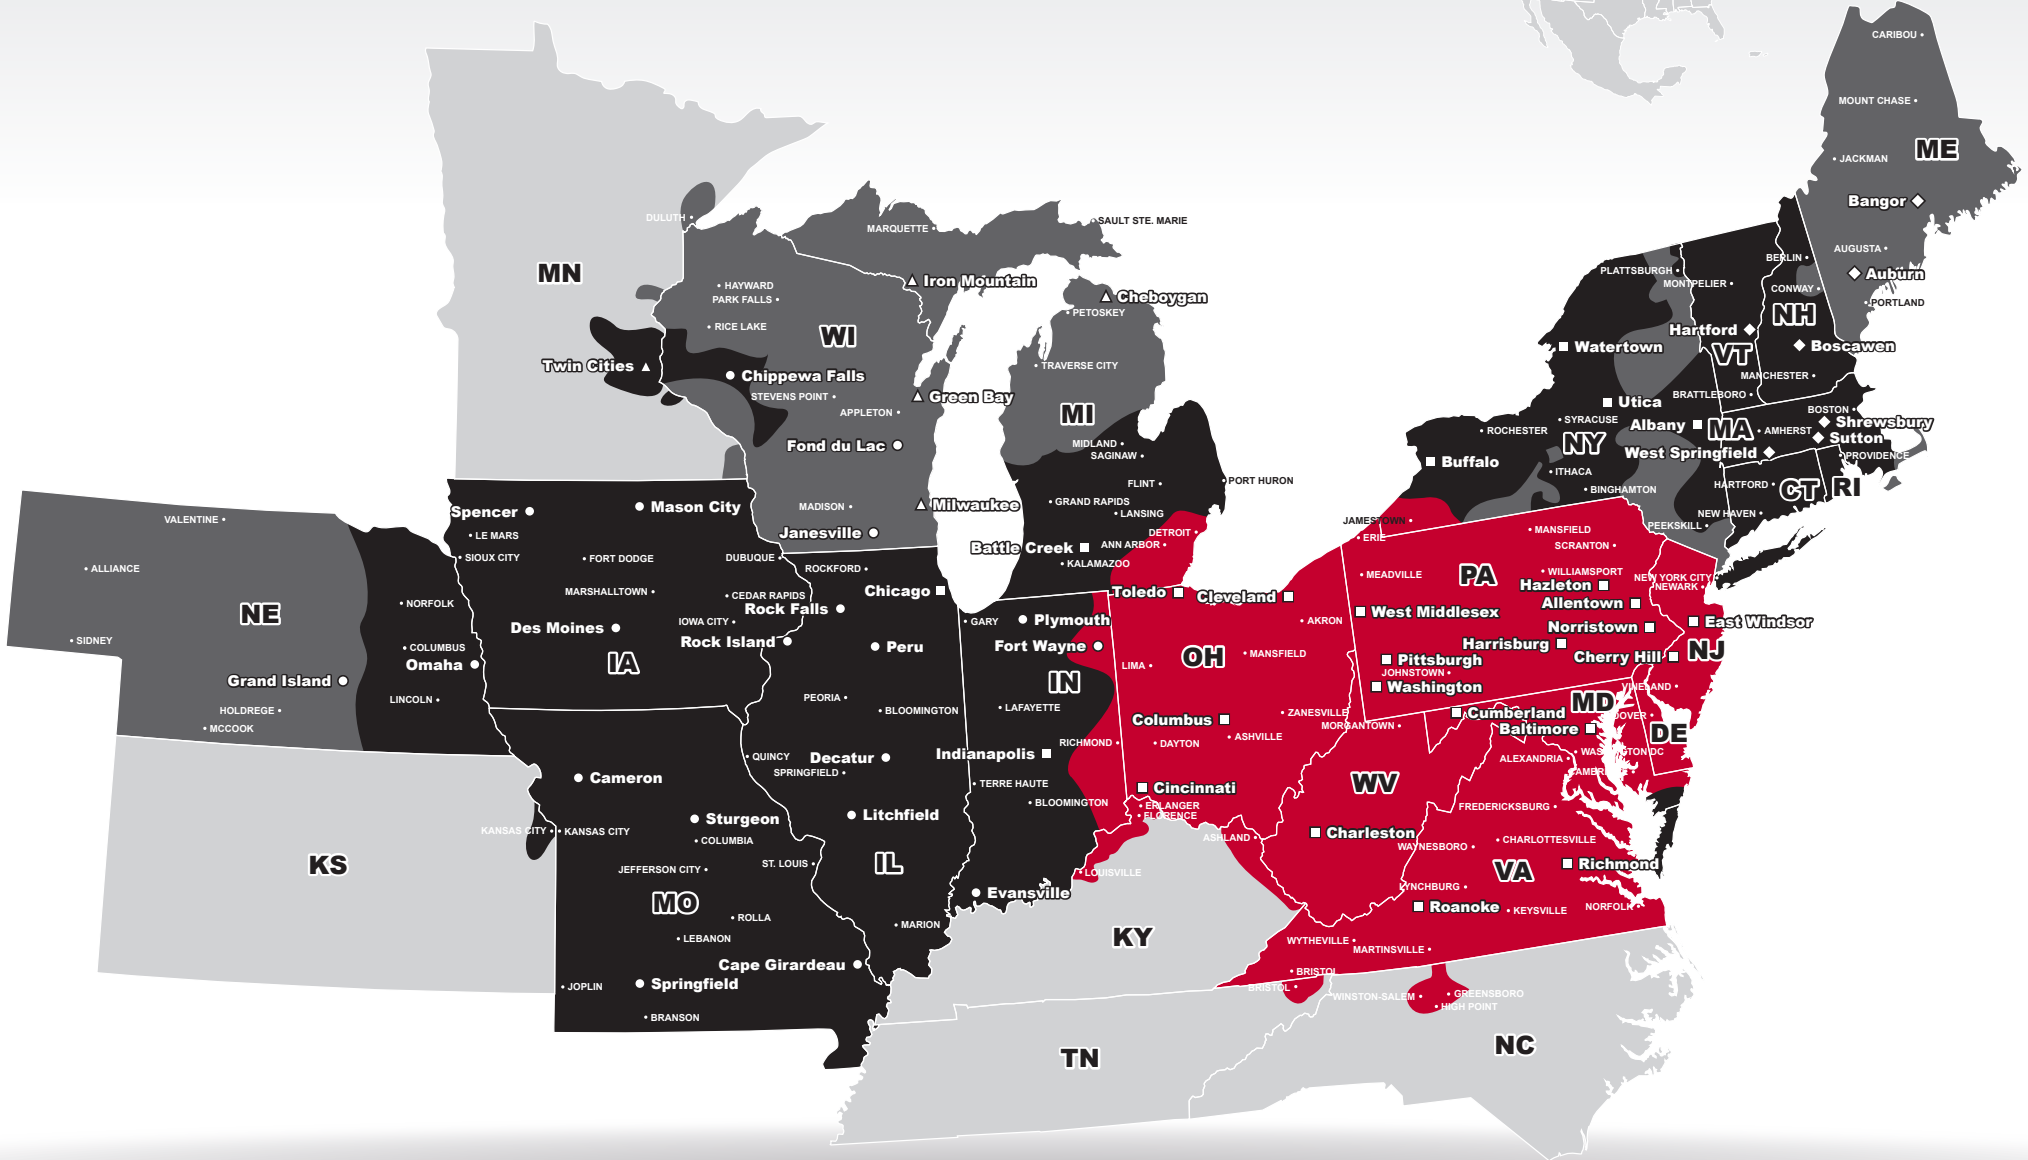

LTL MAP ROANOKE

1712 Plantation Road Northeast, Roanoke, VA 24012
 Ph: 1-540-857-8945 | Ph: 1-888-279-0082 | Fax: 1-540-857-8953

**LTL • DEDICATED • DRAYAGE • EXPEDITE
 FREEZE PROTECTION • TRUCKLOAD • WAREHOUSE**

Coverage Areas

- PITT OHIO
- Dohrn Transfer
- Ross Express
- US Special Delivery
- Seamless Coverage Across All of North America

PITT OHIO CORE SERVICE ■ 1 DAY ■ 2 DAYS ■ 3+ DAYS

□ PITT OHIO TERMINAL ○ DOHRN TRANSFER TERMINAL ◇ ROSS EXPRESS TERMINAL △ US SPECIAL DELIVERY TERMINAL

Note: This map is a representation of transit days to major metro areas in these states. For up-to-date, zip-to-zip transit times and a full list of terminal locations, please visit our website at www.pittohio.com.