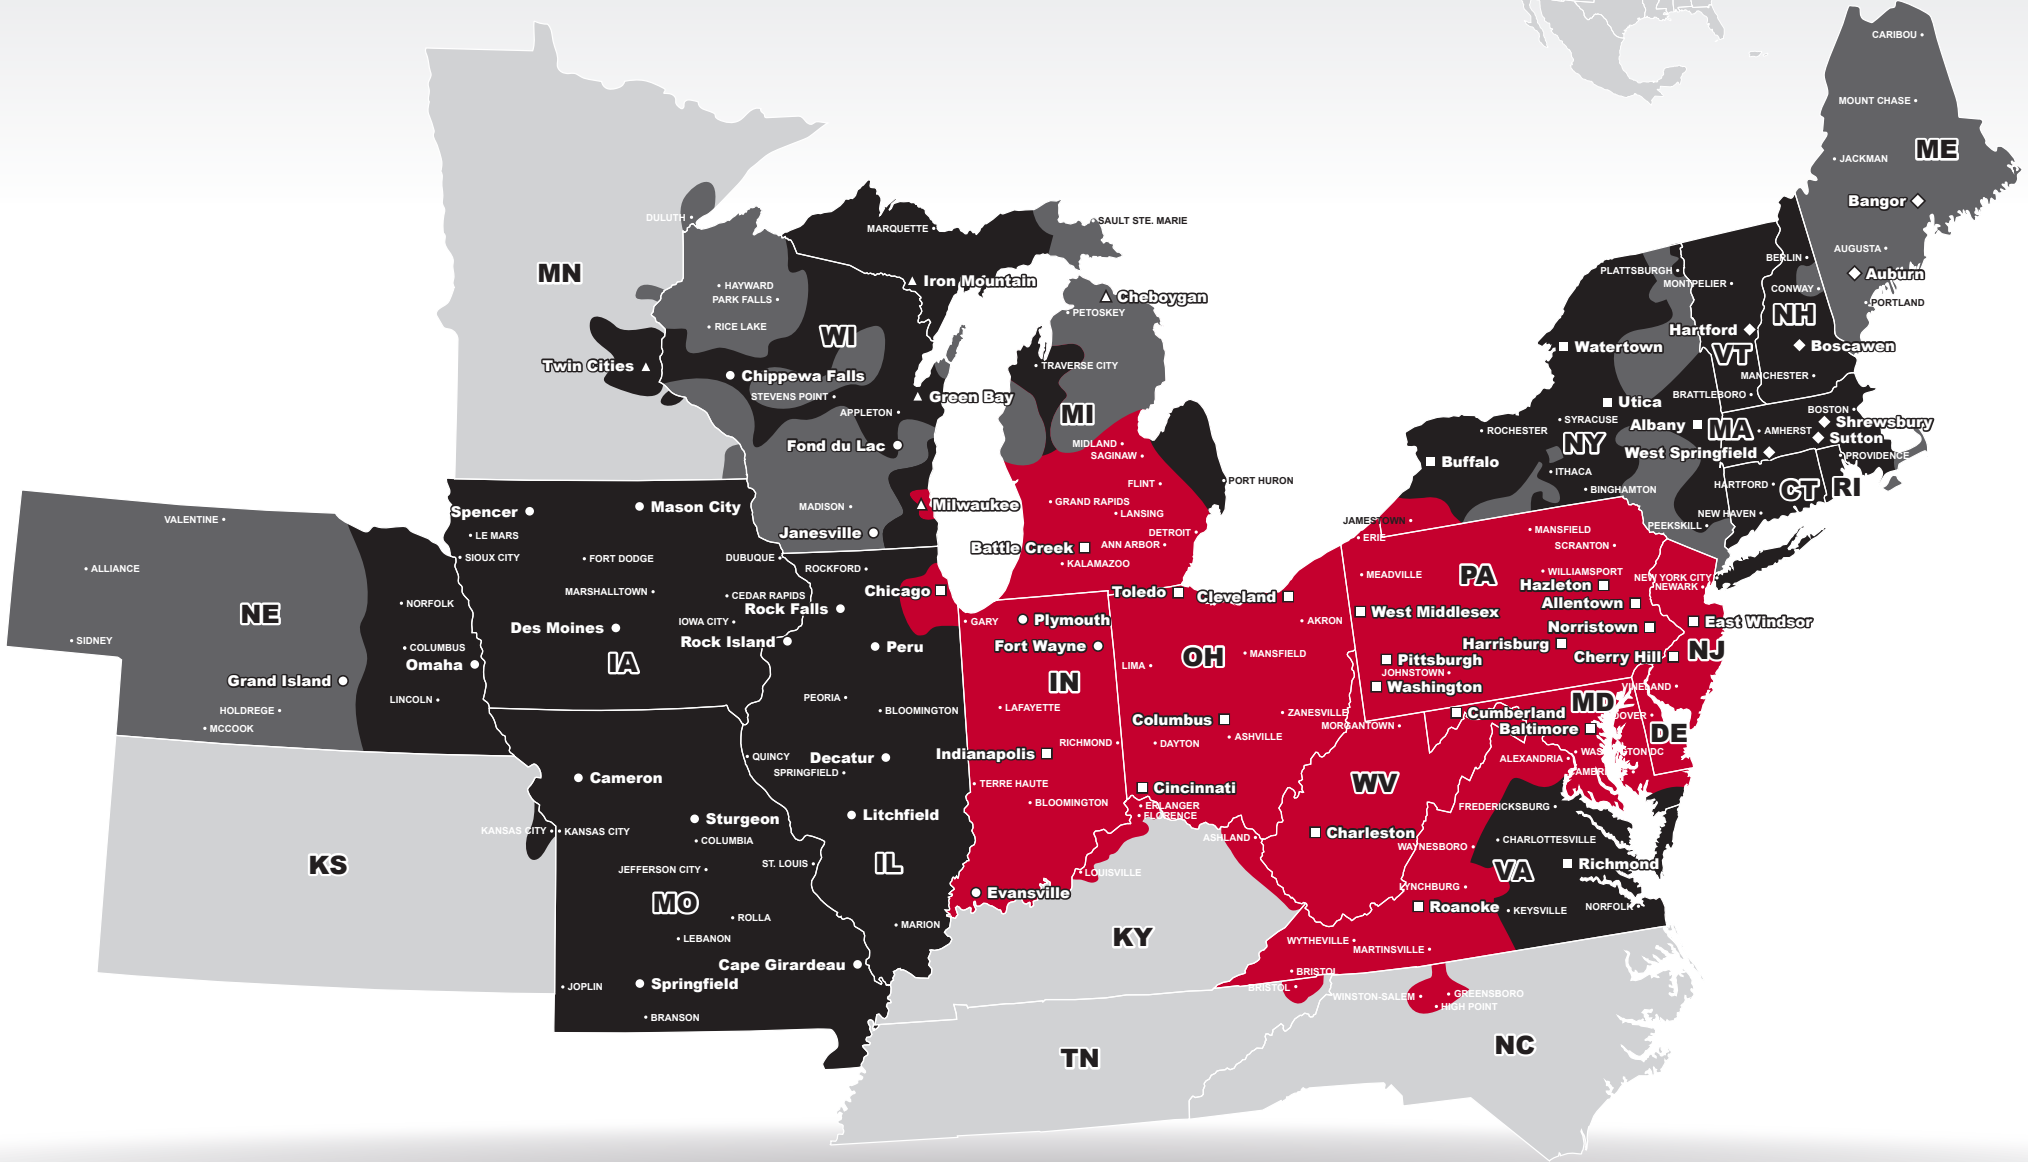

LTL MAP TOLEDO

5200 Stickney Avenue, Toledo, OH 43612
 Ph: 1-419-729-8173 | Ph: 1-888-644-7488 | Fax: 1-419-729-2894

**LTL • DEDICATED • DRAYAGE • EXPEDITE
 FREEZE PROTECTION • TRUCKLOAD • WAREHOUSE**

Coverage Areas

- PITT OHIO
- Dohrn Transfer
- Ross Express
- US Special Delivery
- Seamless Coverage Across All of North America

PITT OHIO CORE SERVICE ■ 1 DAY ■ 2 DAYS ■ 3+ DAYS

□ PITT OHIO TERMINAL ○ DOHRN TRANSFER TERMINAL ◇ ROSS EXPRESS TERMINAL △ US SPECIAL DELIVERY TERMINAL

Note: This map is a representation of transit days to major metro areas in these states. For up-to-date, zip-to-zip transit times and a full list of terminal locations, please visit our website at www.pittohio.com.