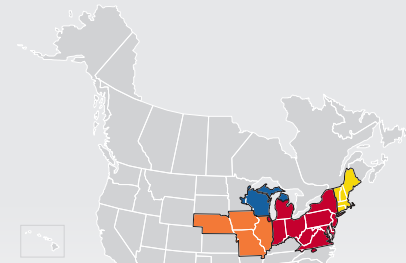

LTL MAP TOLEDO

5200 Stickney Avenue, Toledo, OH 43612
 Ph: 1-419-729-8173 | Ph: 1-888-644-7488 | Fax: 1-419-729-2894

**LTL • DEDICATED • DRAYAGE • EXPEDITE
 FREEZE PROTECTION • TRUCKLOAD • WAREHOUSE**

Coverage Areas

- PITT OHIO
- Dohrn Transfer
- Ross Express
- US Special Delivery
- Seamless Coverage Across All of North America

PITT OHIO CORE SERVICE ■ 1 DAY ■ 2 DAYS ■ 3+ DAYS

□ PITT OHIO TERMINAL ○ DOHRN TRANSFER TERMINAL ◇ ROSS EXPRESS TERMINAL △ US SPECIAL DELIVERY TERMINAL

Note: This map is a representation of transit days to major metro areas in these states. For up-to-date, zip-to-zip transit times and a full list of terminal locations, please visit our website at www.pittohio.com.