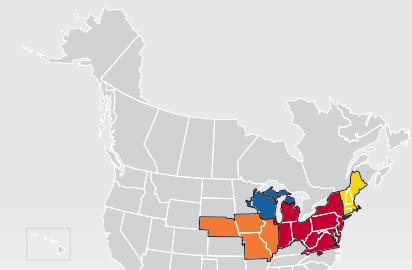

LTL MAP UTICA

9636 River Road, Marcy, NY 13403

Ph: 1-315-735-6491 | Ph: 1-800-836-0371 | Fax: 1-315-735-0970

LTL • DEDICATED • DRAYAGE • EXPEDITE
FREEZE PROTECTION • TRUCKLOAD • WAREHOUSE

[TRANSIT TIME CALCULATOR](#) [LTL TERMINAL LOCATIONS](#)

Coverage Areas

- PITT OHIO
- Dohrn Transfer
- Ross Express
- US Special Delivery
- Seamless Coverage Across All of North America

PITT OHIO CORE SERVICE ■ 1 DAY ■ 2 DAYS ■ 3+ DAYS

PITT OHIO TERMINAL DOHRN TRANSFER TERMINAL ROSS EXPRESS TERMINAL US SPECIAL DELIVERY TERMINAL

Note: This map is a representation of transit days to major metro areas in these states.