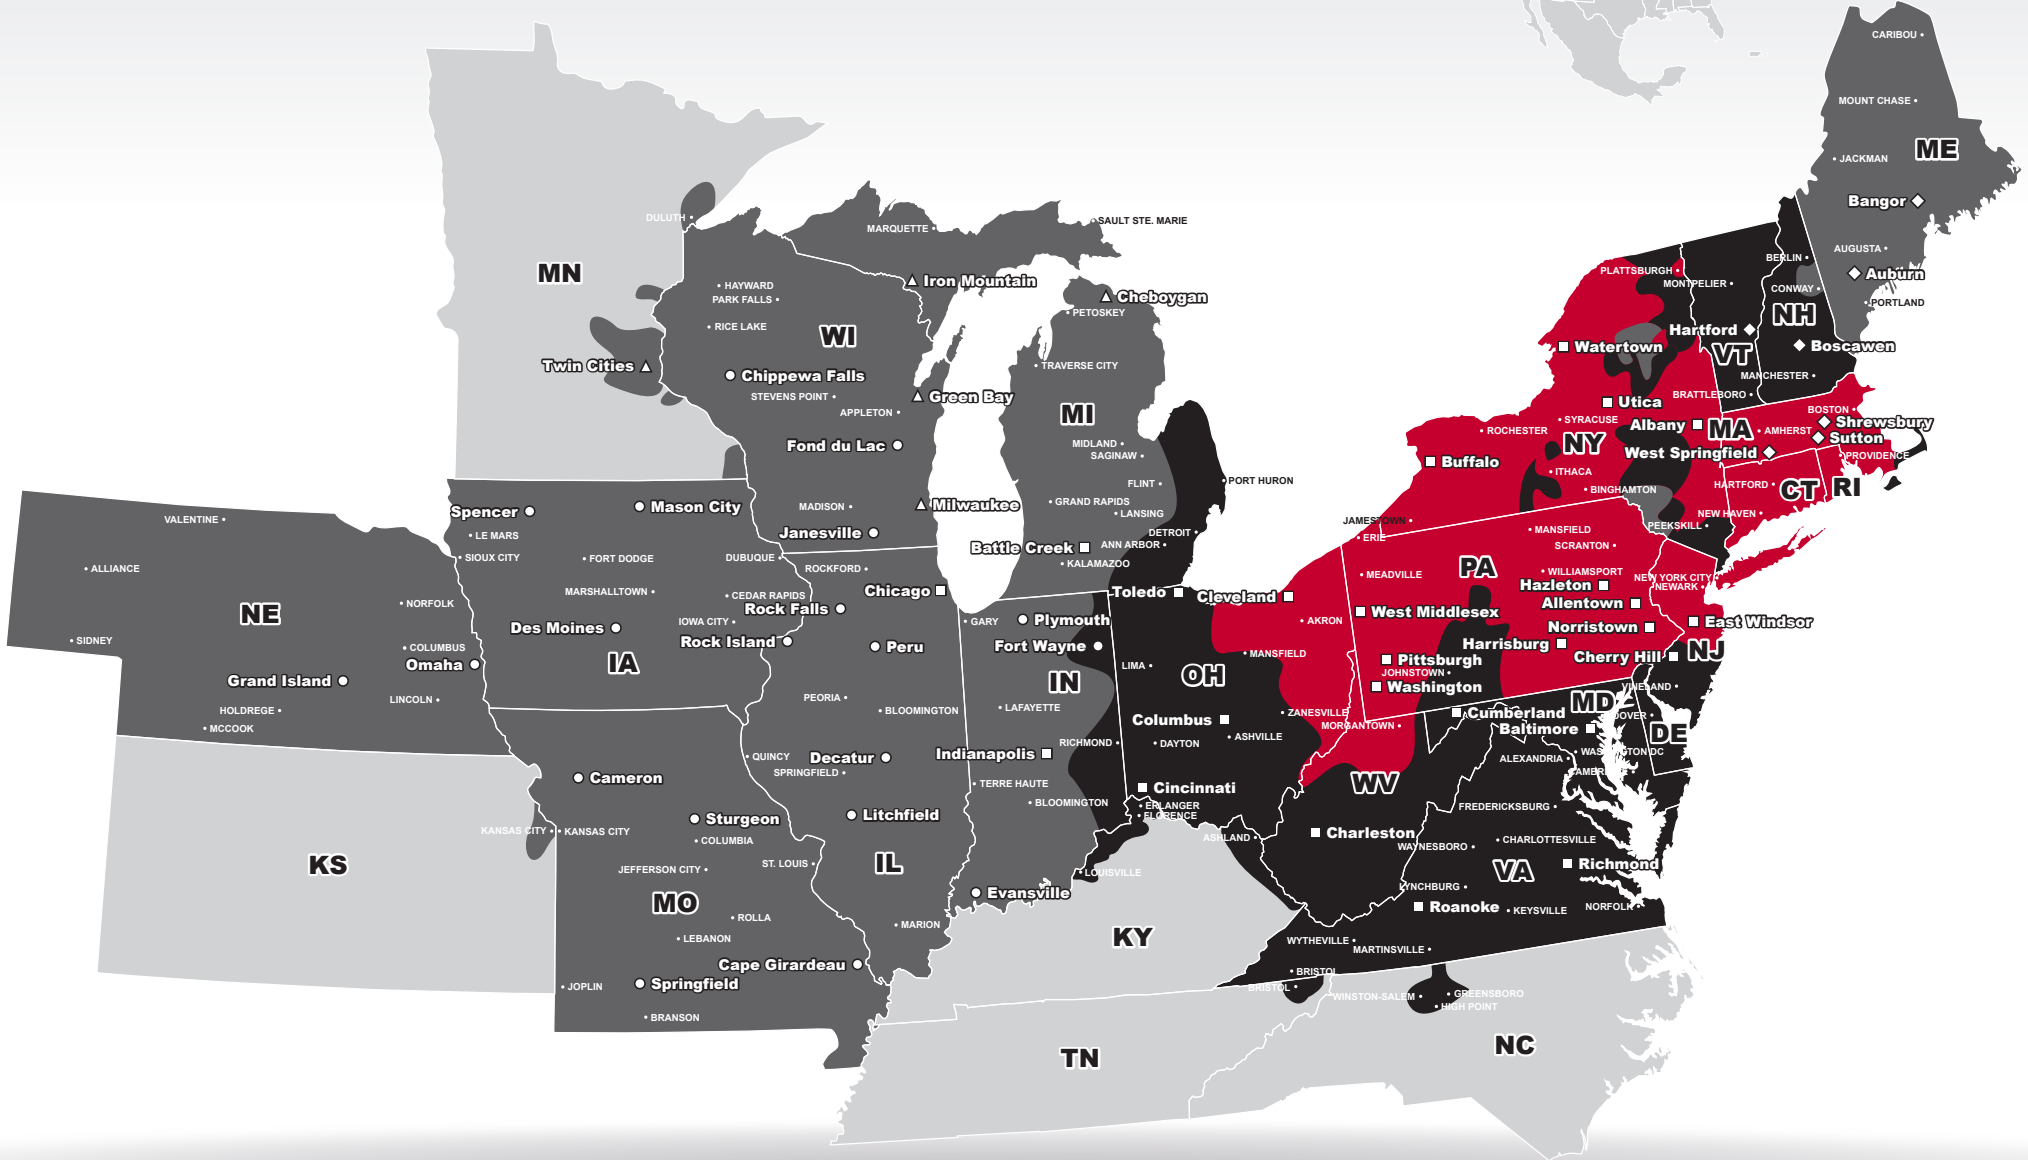

LTL MAP UTICA

9636 River Road, Marcy, NY 13403

Ph: 1-315-735-6491 | Ph: 1-800-836-0371 | Fax: 1-315-735-0970

LTL • DEDICATED • DRAYAGE • EXPEDITE
FREEZE PROTECTION • TRUCKLOAD • WAREHOUSE

[TRANSIT TIME CALCULATOR](#) [LTL TERMINAL LOCATIONS](#)

Coverage Areas

- PITT OHIO
- Dohrn Transfer
- Ross Express
- US Special Delivery
- Seamless Coverage Across All of North America

PITT OHIO CORE SERVICE ■ 1 DAY ■ 2 DAYS ■ 3+ DAYS

PITT OHIO TERMINAL DOHRN TRANSFER TERMINAL ROSS EXPRESS TERMINAL US SPECIAL DELIVERY TERMINAL

Note: This map is a representation of transit days to major metro areas in these states.