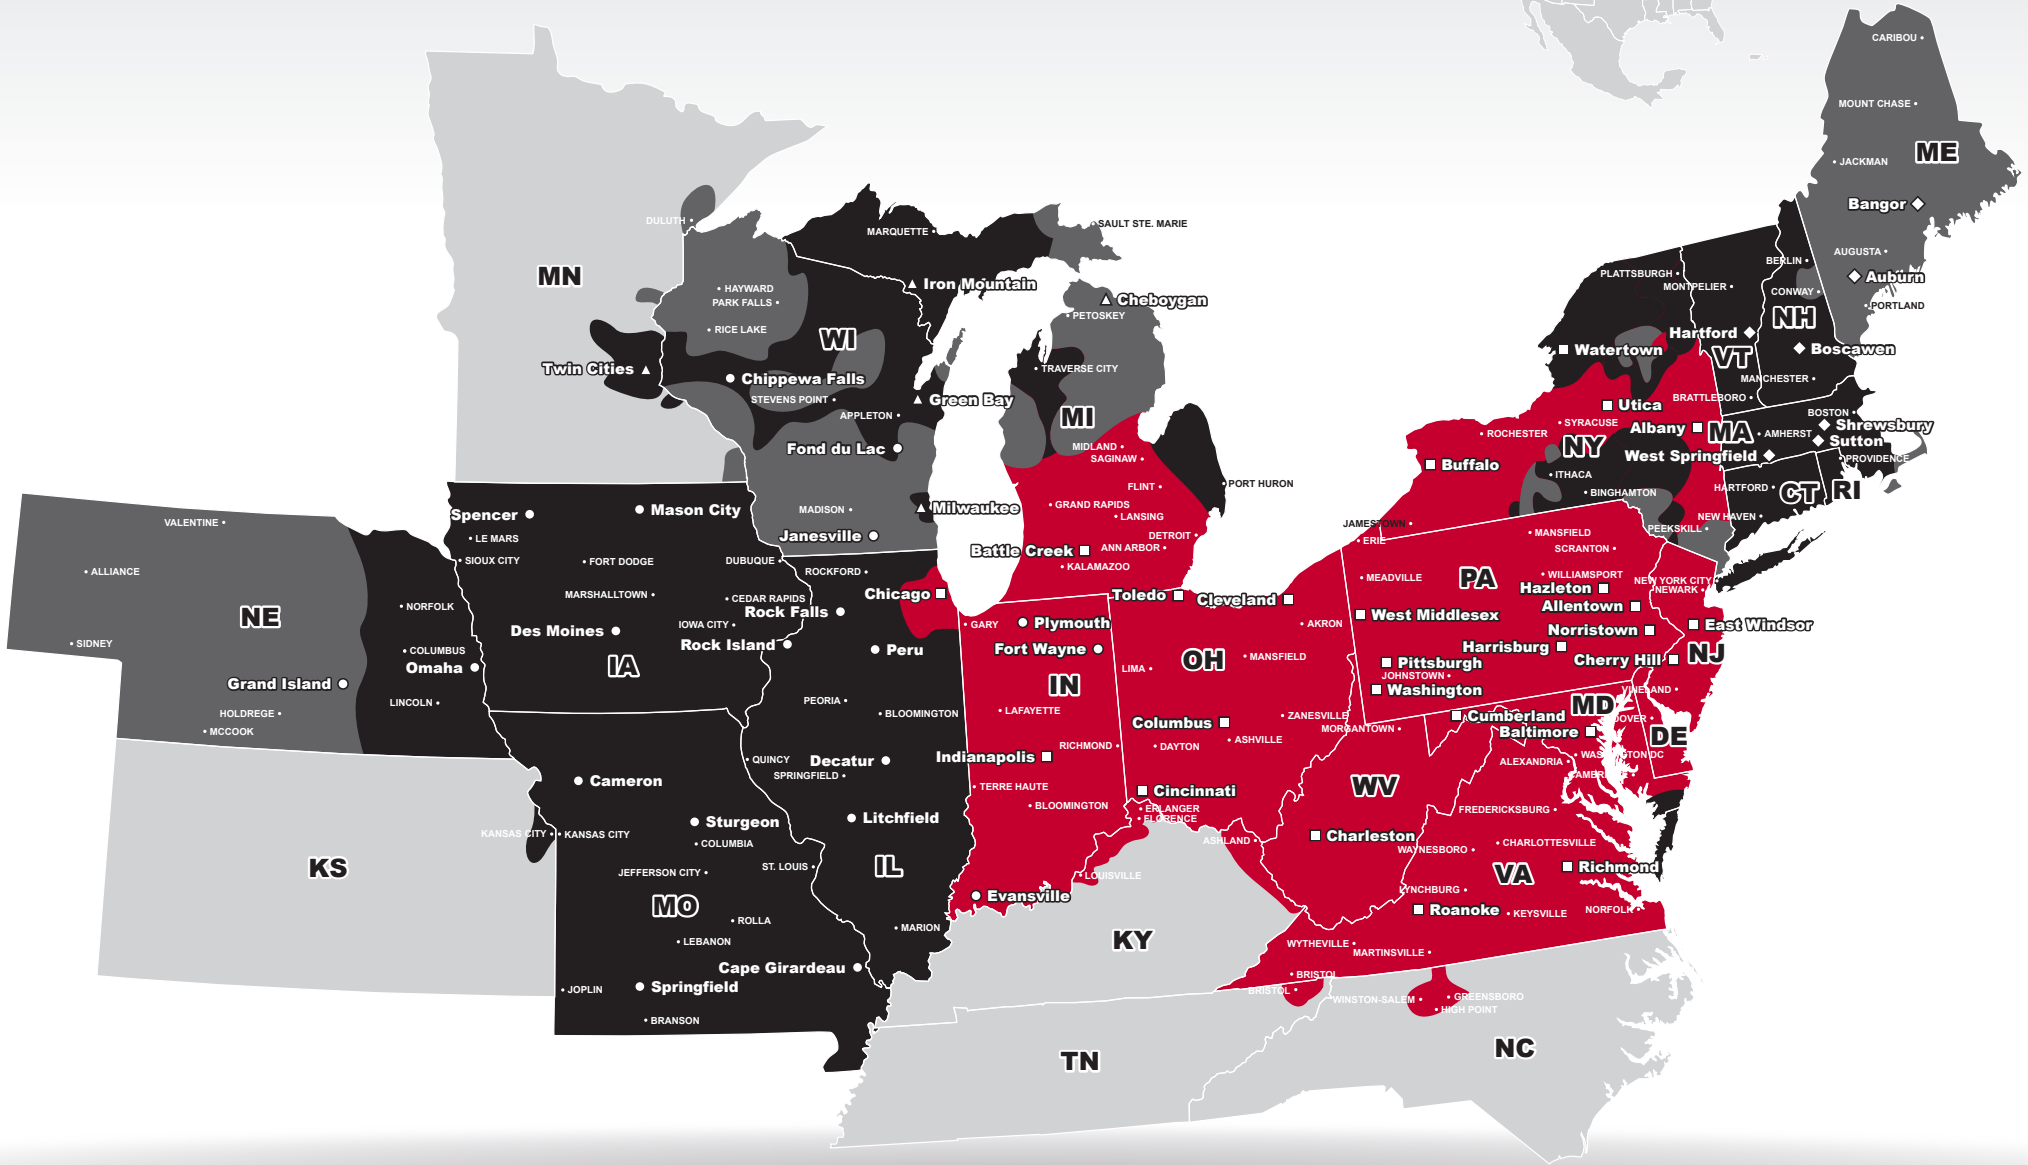

LTL MAP WASHINGTON

9 Industry Drive, Eighty Four, PA 15330

Ph: 1-724-229-0742 | Ph: 1-800-508-8756 | Fax: 1-724-229-1954

**LTL • DEDICATED • DRAYAGE • EXPEDITE
 FREEZE PROTECTION • TRUCKLOAD • WAREHOUSE**

Coverage Areas

- PITT OHIO
- Dohrn Transfer
- Ross Express
- US Special Delivery
- Seamless Coverage Across All of North America

PITT OHIO CORE SERVICE ■ 1 DAY ■ 2 DAYS ■ 3+ DAYS

□ PITT OHIO TERMINAL ○ DOHRN TRANSFER TERMINAL ◇ ROSS EXPRESS TERMINAL △ US SPECIAL DELIVERY TERMINAL

Note: This map is a representation of transit days to major metro areas in these states. For up-to-date, zip-to-zip transit times and a full list of terminal locations, please visit our website at www.pittohio.com.