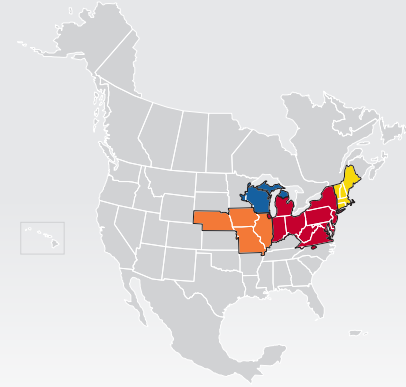

LTL MAP WASHINGTON

9 Industry Drive, Eighty Four, PA 15330

Ph: 1-724-229-0742 | Ph: 1-800-508-8756 | Fax: 1-724-229-1954

**LTL • DEDICATED • DRAYAGE • EXPEDITE
 FREEZE PROTECTION • TRUCKLOAD • WAREHOUSE**

Coverage Areas

- PITT OHIO
- Dohrn Transfer
- Ross Express
- US Special Delivery
- Seamless Coverage Across All of North America

PITT OHIO CORE SERVICE ■ 1 DAY ■ 2 DAYS ■ 3+ DAYS

□ PITT OHIO TERMINAL ○ DOHRN TRANSFER TERMINAL ◇ ROSS EXPRESS TERMINAL △ US SPECIAL DELIVERY TERMINAL

Note: This map is a representation of transit days to major metro areas in these states. For up-to-date, zip-to-zip transit times and a full list of terminal locations, please visit our website at www.pittohio.com.