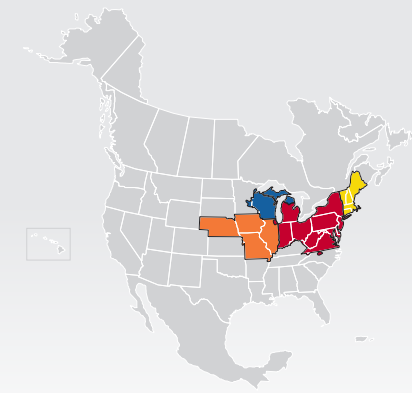

LTL MAP WATERTOWN

22411 Teal Drive, Watertown, NY 13601

Ph: 1-315-788-6437 | Ph: 1-800-836-0369 | Fax: 1-315-788-5060

**LTL • DEDICATED • DRAYAGE • EXPEDITE
 FREEZE PROTECTION • TRUCKLOAD • WAREHOUSE**

Coverage Areas

- PITT OHIO
- Dohrn Transfer
- Ross Express
- US Special Delivery
- Seamless Coverage Across All of North America

PITT OHIO CORE SERVICE ■ 1 DAY ■ 2 DAYS ■ 3+ DAYS

PITT OHIO TERMINAL DOHRN TRANSFER TERMINAL ROSS EXPRESS TERMINAL US SPECIAL DELIVERY TERMINAL

Note: This map is a representation of transit days to major metro areas in these states. For up-to-date, zip-to-zip transit times and a full list of terminal locations, please visit our website at www.pittohio.com.