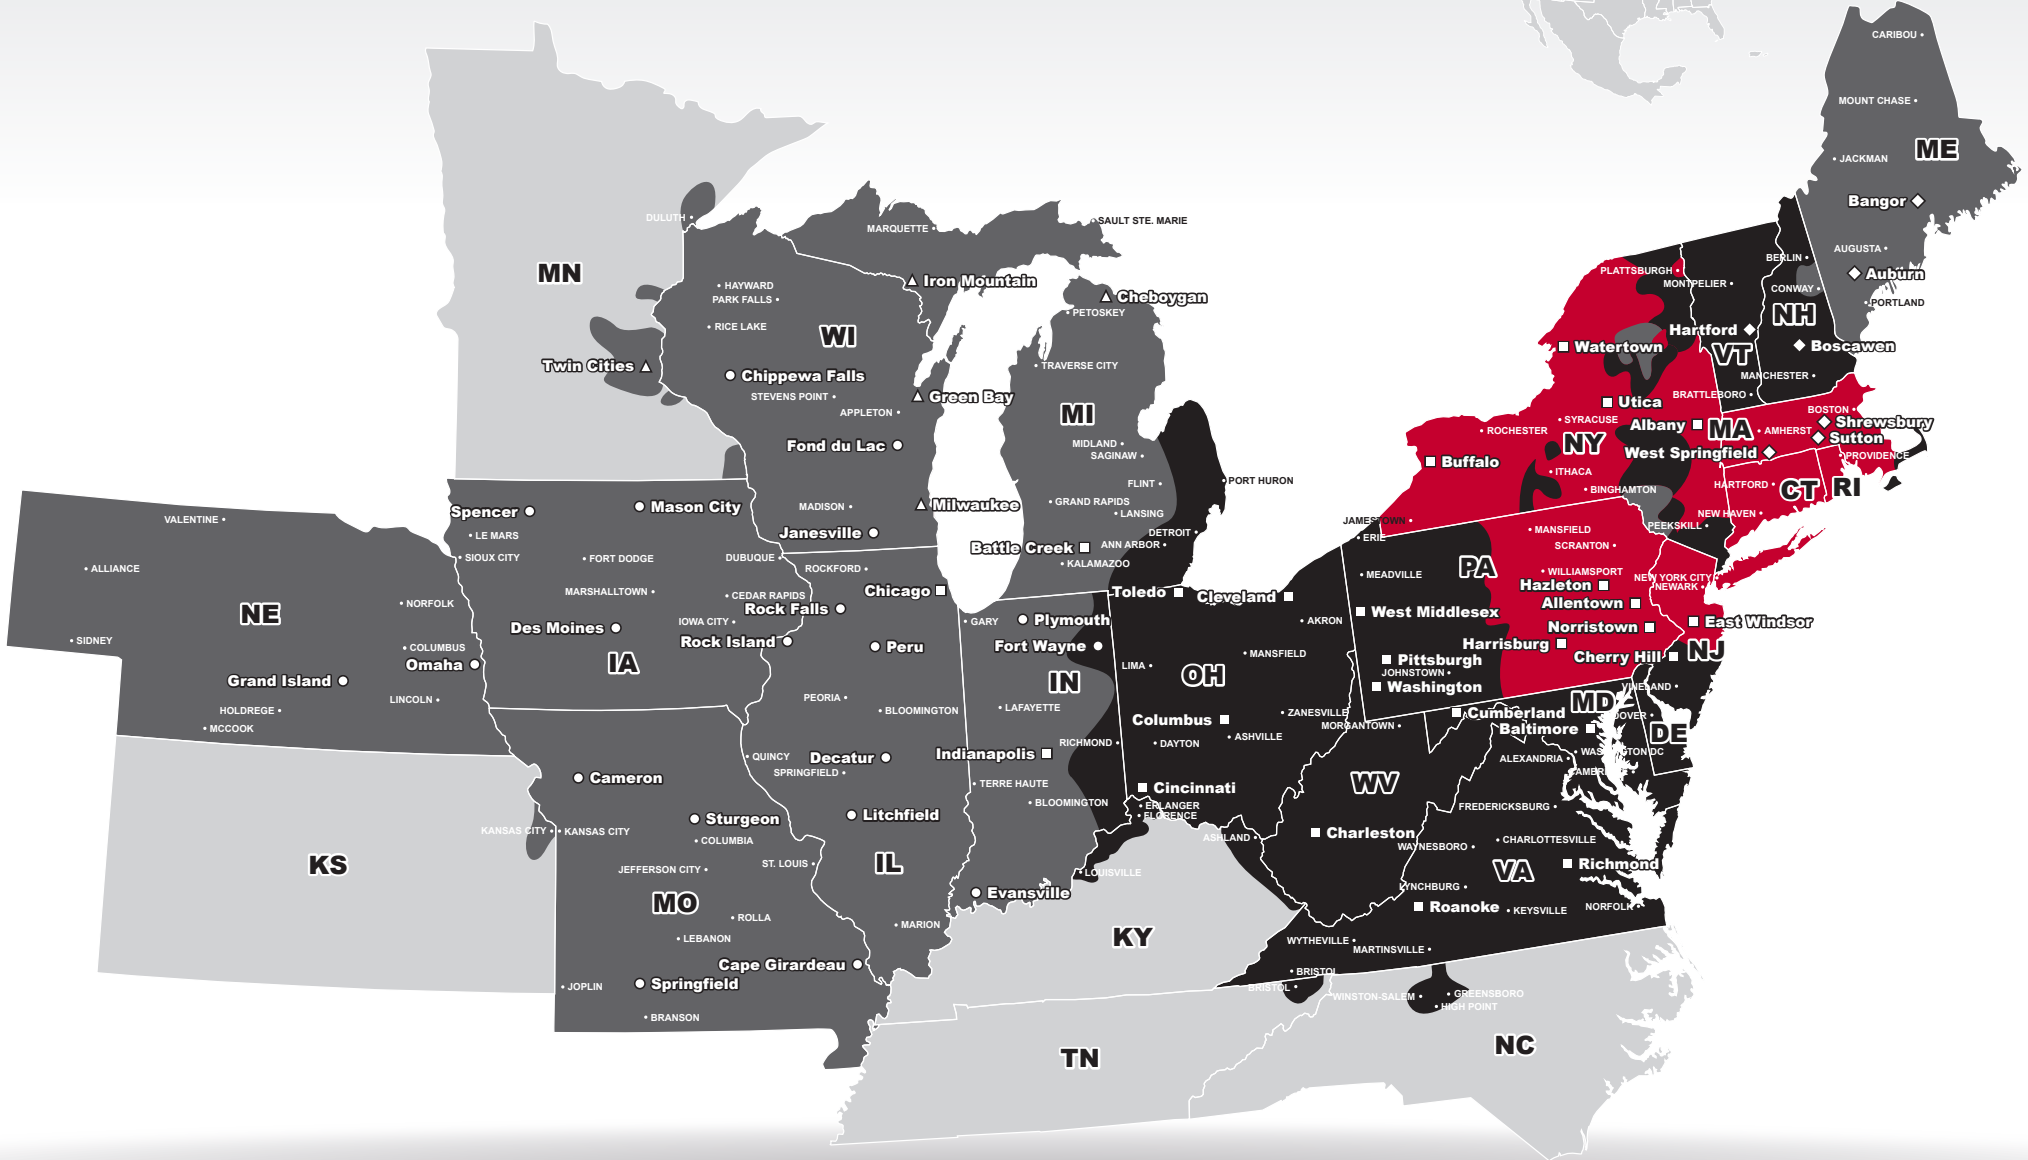

LTL MAP WATERTOWN

22411 Teal Drive, Watertown, NY 13601

Ph: 1-315-788-6437 | Ph: 1-800-836-0369 | Fax: 1-315-788-5060

**LTL • DEDICATED • DRAYAGE • EXPEDITE
 FREEZE PROTECTION • TRUCKLOAD • WAREHOUSE**

Coverage Areas

- PITT OHIO
- Dohrn Transfer
- Ross Express
- US Special Delivery
- Seamless Coverage Across All of North America

PITT OHIO CORE SERVICE ■ 1 DAY ■ 2 DAYS ■ 3+ DAYS

PITT OHIO TERMINAL DOHRN TRANSFER TERMINAL ROSS EXPRESS TERMINAL US SPECIAL DELIVERY TERMINAL

Note: This map is a representation of transit days to major metro areas in these states. For up-to-date, zip-to-zip transit times and a full list of terminal locations, please visit our website at www.pittohio.com.