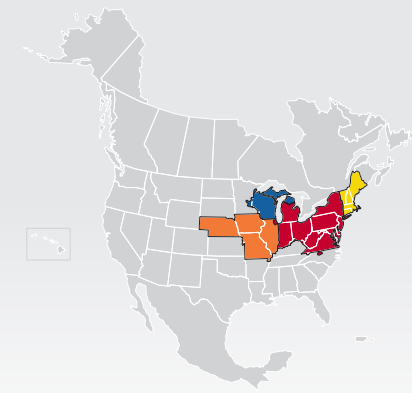

LTL MAP WEST MIDDLESEX

400 Llodio Drive, Hermitage, PA 16148

Ph: 1-724-342-9502 | Ph: 1-800-697-9613 | Fax: 1-724-342-3744

**LTL • DEDICATED • DRAYAGE • EXPEDITE
 FREEZE PROTECTION • TRUCKLOAD • WAREHOUSE**

Coverage Areas

- PITT OHIO
- Dohrn Transfer
- Ross Express
- US Special Delivery
- Seamless Coverage Across All of North America

PITT OHIO CORE SERVICE ■ 1 DAY ■ 2 DAYS ■ 3+ DAYS

□ PITT OHIO TERMINAL ○ DOHRN TRANSFER TERMINAL ◇ ROSS EXPRESS TERMINAL △ US SPECIAL DELIVERY TERMINAL

Note: This map is a representation of transit days to major metro areas in these states. For up-to-date, zip-to-zip transit times and a full list of terminal locations, please visit our website at www.pittohio.com.