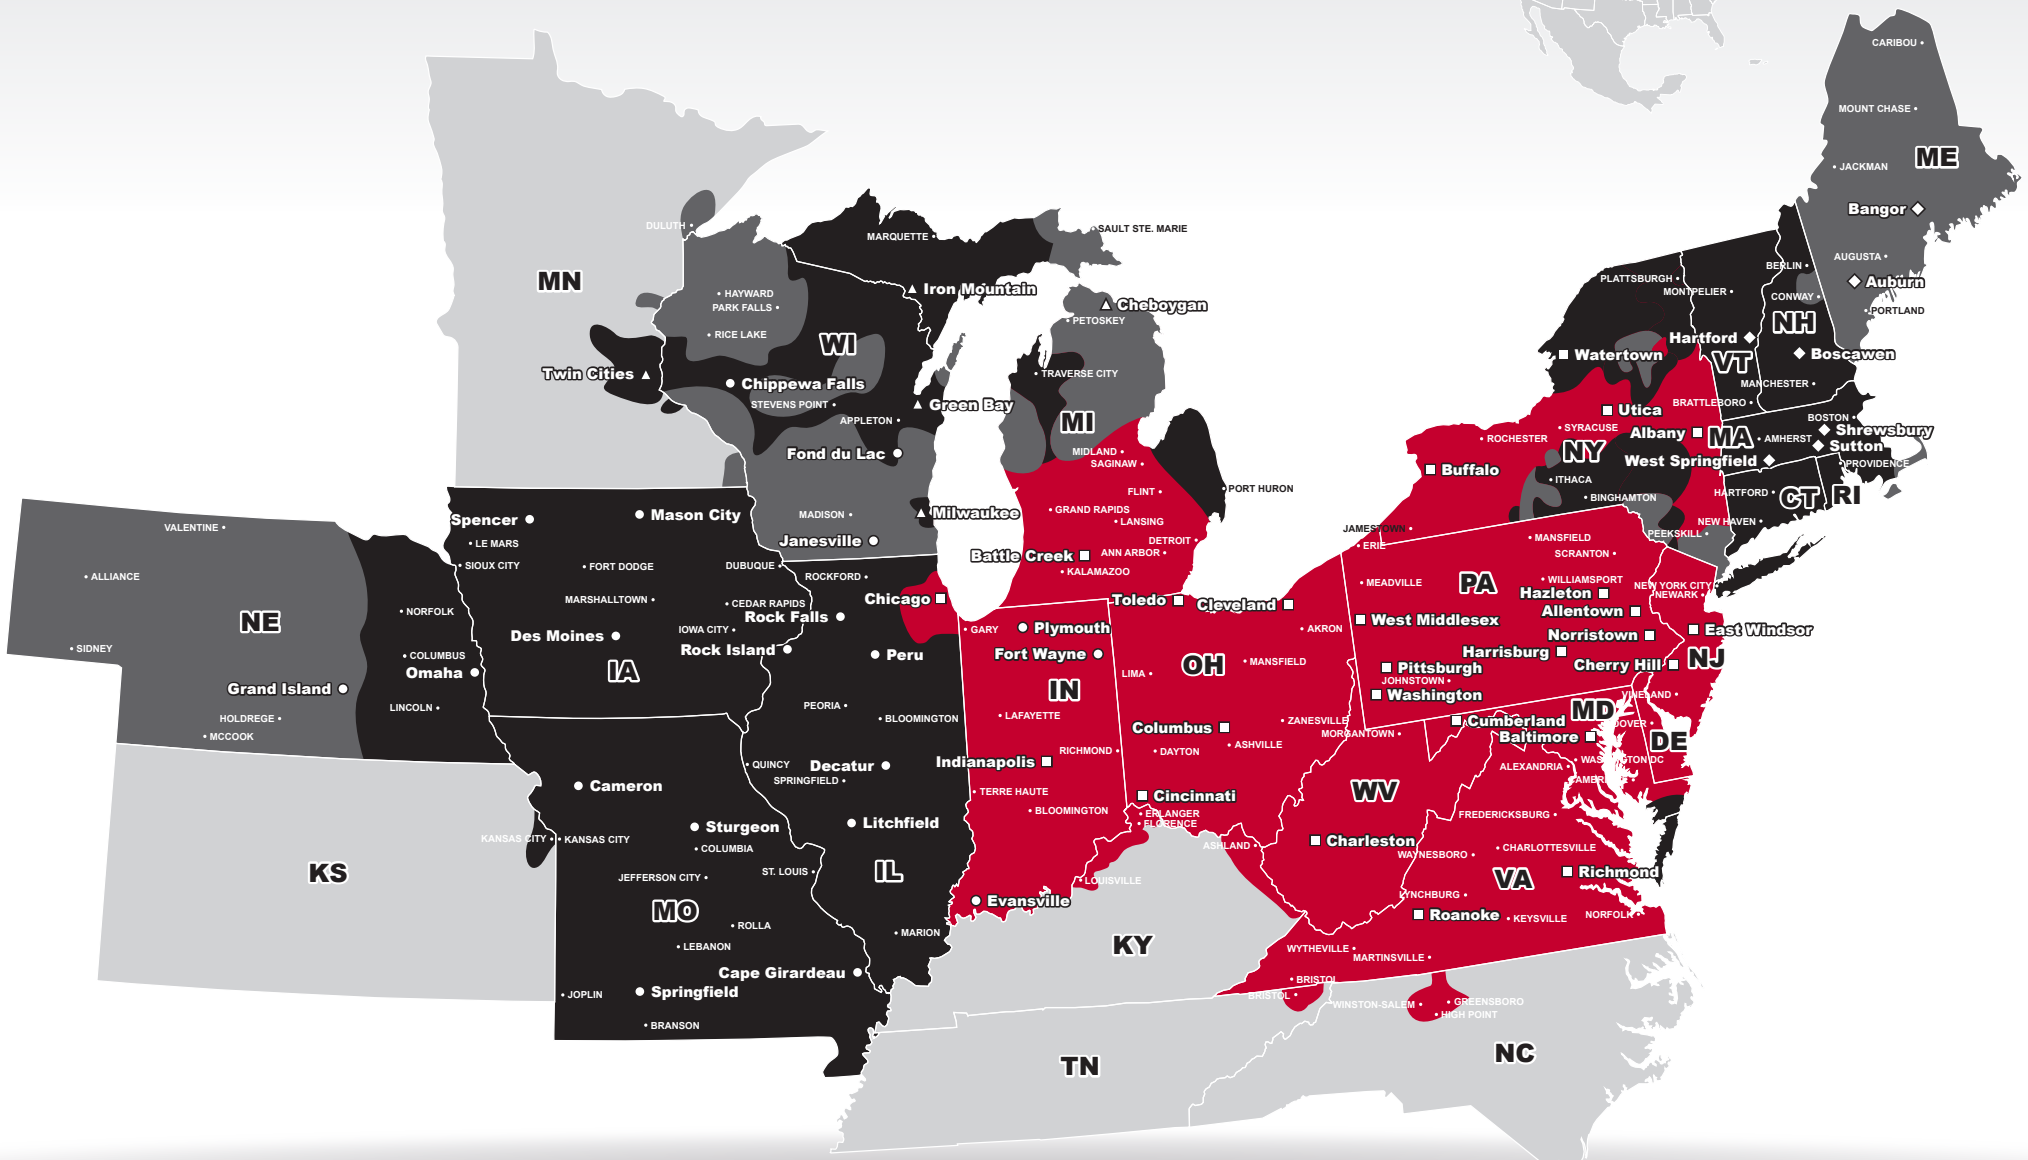

LTL MAP WEST MIDDLESEX

400 Llodio Drive, Hermitage, PA 16148

Ph: 1-724-342-9502 | Ph: 1-800-697-9613 | Fax: 1-724-342-3744

**LTL • DEDICATED • DRAYAGE • EXPEDITE
 FREEZE PROTECTION • TRUCKLOAD • WAREHOUSE**

Coverage Areas

- PITT OHIO
- Dohrn Transfer
- Ross Express
- US Special Delivery
- Seamless Coverage Across All of North America

PITT OHIO CORE SERVICE ■ 1 DAY ■ 2 DAYS ■ 3+ DAYS

□ PITT OHIO TERMINAL ○ DOHRN TRANSFER TERMINAL ◇ ROSS EXPRESS TERMINAL △ US SPECIAL DELIVERY TERMINAL

Note: This map is a representation of transit days to major metro areas in these states. For up-to-date, zip-to-zip transit times and a full list of terminal locations, please visit our website at www.pittohio.com.