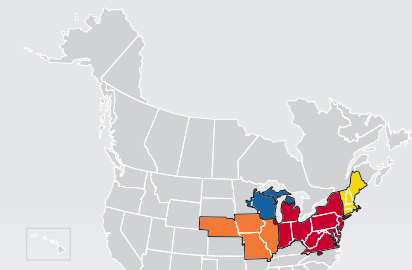

LTL MAP ALBANY

144 Sicker Road, Latham, NY 12110

Ph: 1-518-783-8021 | Ph: 1-800-836-0372 | Fax: 1-518-783-8037

LTL • EXPEDITE • SUPPLY CHAIN • GROUND • TRUCKLOAD

Coverage Areas

- PITT OHIO
- Dohrn Transfer
- Ross Express
- US Special Delivery
- Seamless Coverage Across All of North America

PITT OHIO CORE SERVICE ■ 1 DAY ■ 2 DAYS ■ 3+ DAYS

PITT OHIO TERMINAL DOHRN TRANSFER TERMINAL ROSS EXPRESS TERMINAL US SPECIAL DELIVERY TERMINAL

Note: This map is a representation of transit days to major metro areas in these states. For up-to-date, zip-to-zip transit times, please visit the PITT OHIO website at www.pittohio.com