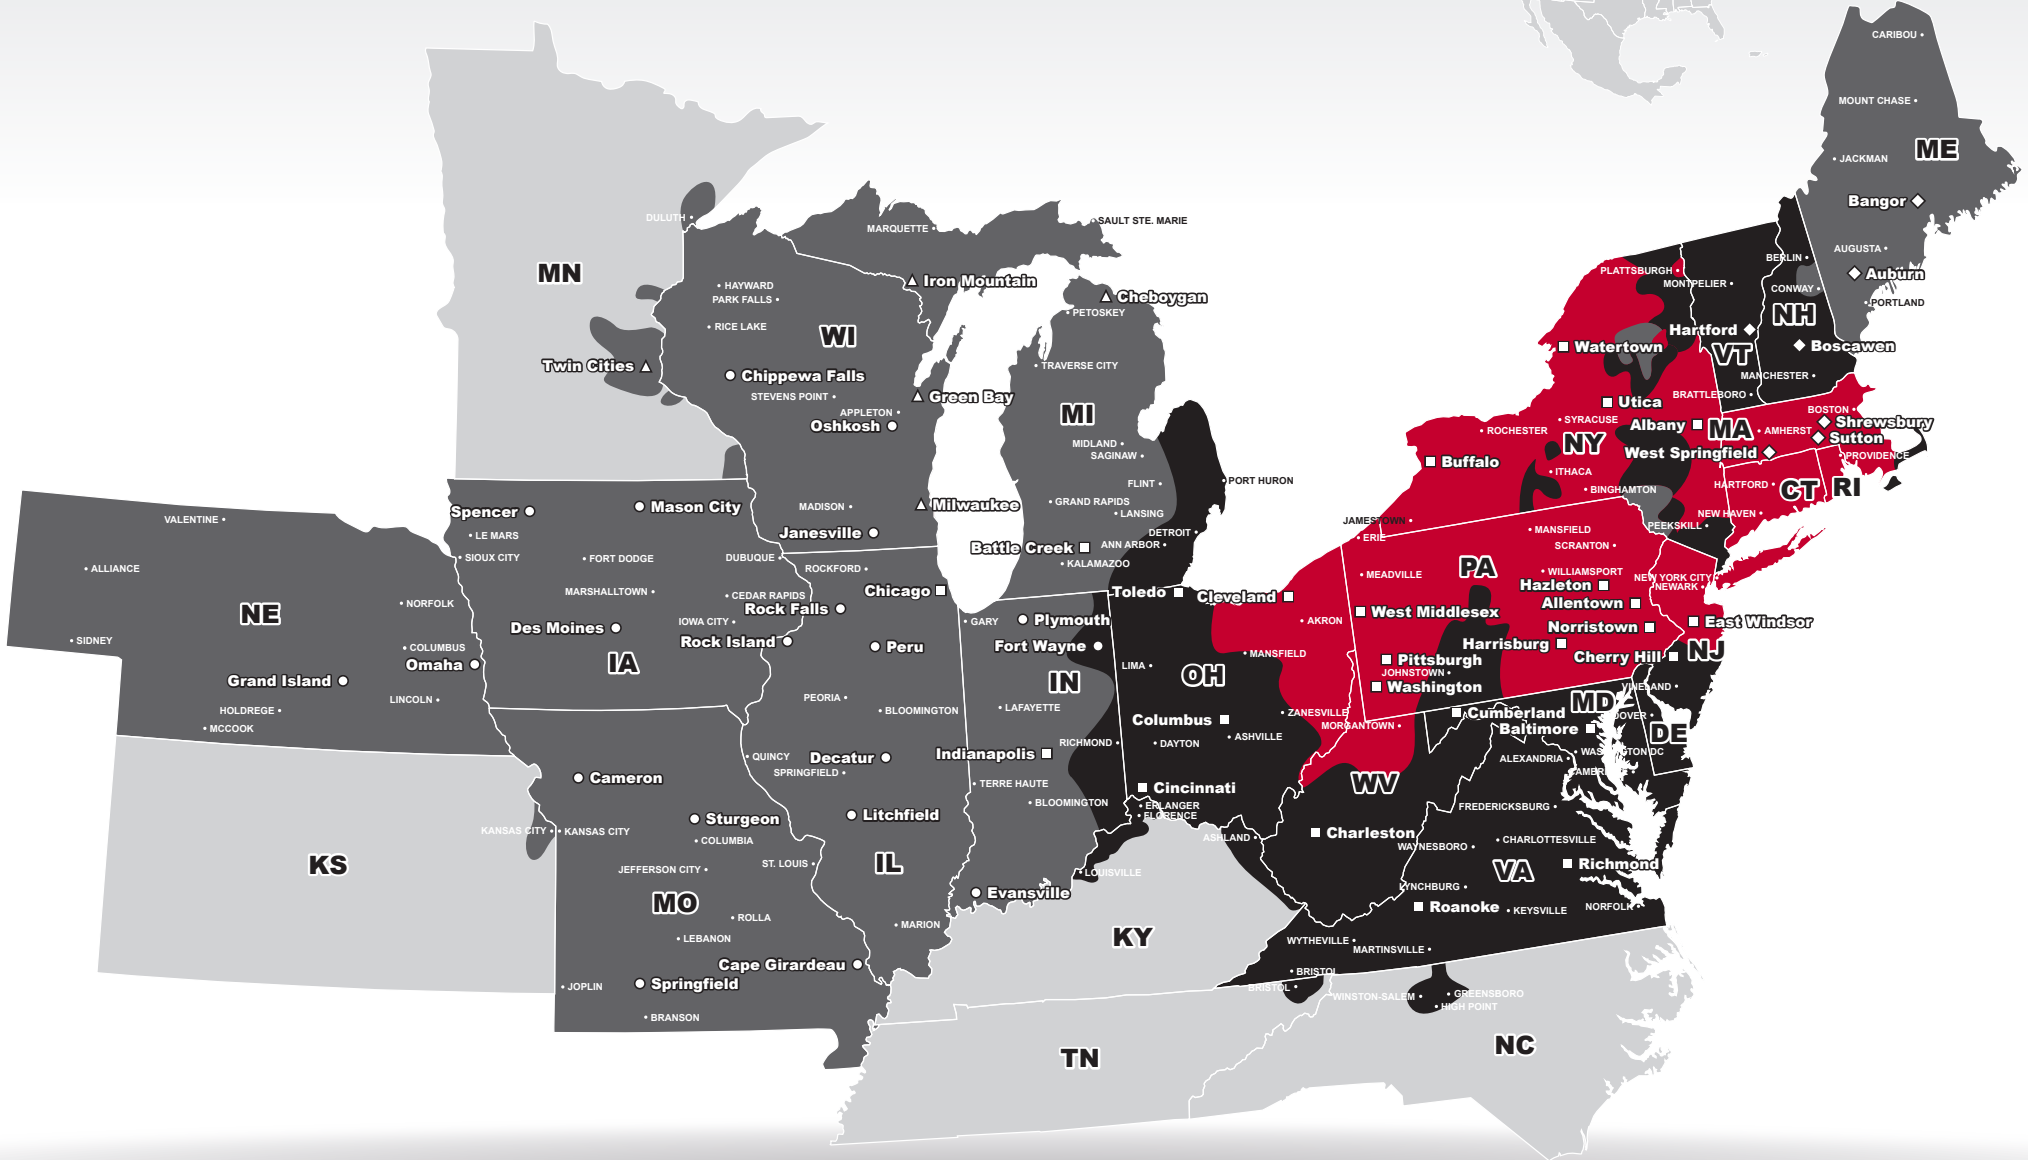

LTL MAP ALBANY

144 Sicker Road, Latham, NY 12110

Ph: 1-518-783-8021 | Ph: 1-800-836-0372 | Fax: 1-518-783-8037

LTL • EXPEDITE • SUPPLY CHAIN • GROUND • TRUCKLOAD

Coverage Areas

- PITT OHIO
- Dohrn Transfer
- Ross Express
- US Special Delivery
- Seamless Coverage Across All of North America

PITT OHIO CORE SERVICE ■ 1 DAY ■ 2 DAYS ■ 3+ DAYS

PITT OHIO TERMINAL DOHRN TRANSFER TERMINAL ROSS EXPRESS TERMINAL US SPECIAL DELIVERY TERMINAL

Note: This map is a representation of transit days to major metro areas in these states. For up-to-date, zip-to-zip transit times, please visit the PITT OHIO website at www.pittohio.com