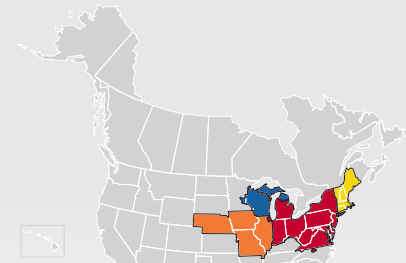

LTL MAP ALLENTOWN

4723 Highway 309, Center Valley, PA 18034

Ph: 1-610-791-9134 | Ph: 1-800-426-9129 | Fax: 1-610-791-9137

LTL • EXPEDITE • SUPPLY CHAIN • GROUND • TRUCKLOAD

Coverage Areas

- PITT OHIO
- Dohrn Transfer
- Ross Express
- US Special Delivery
- Seamless Coverage Across All of North America

PITT OHIO CORE SERVICE ■ 1 DAY ■ 2 DAYS ■ 3+ DAYS

□ PITT OHIO TERMINAL ○ DOHRN TRANSFER TERMINAL ◇ ROSS EXPRESS TERMINAL △ US SPECIAL DELIVERY TERMINAL

Note: This map is a representation of transit days to major metro areas in these states. For up-to-date, zip-to-zip transit times, please visit the PITT OHIO website at www.pittohio.com