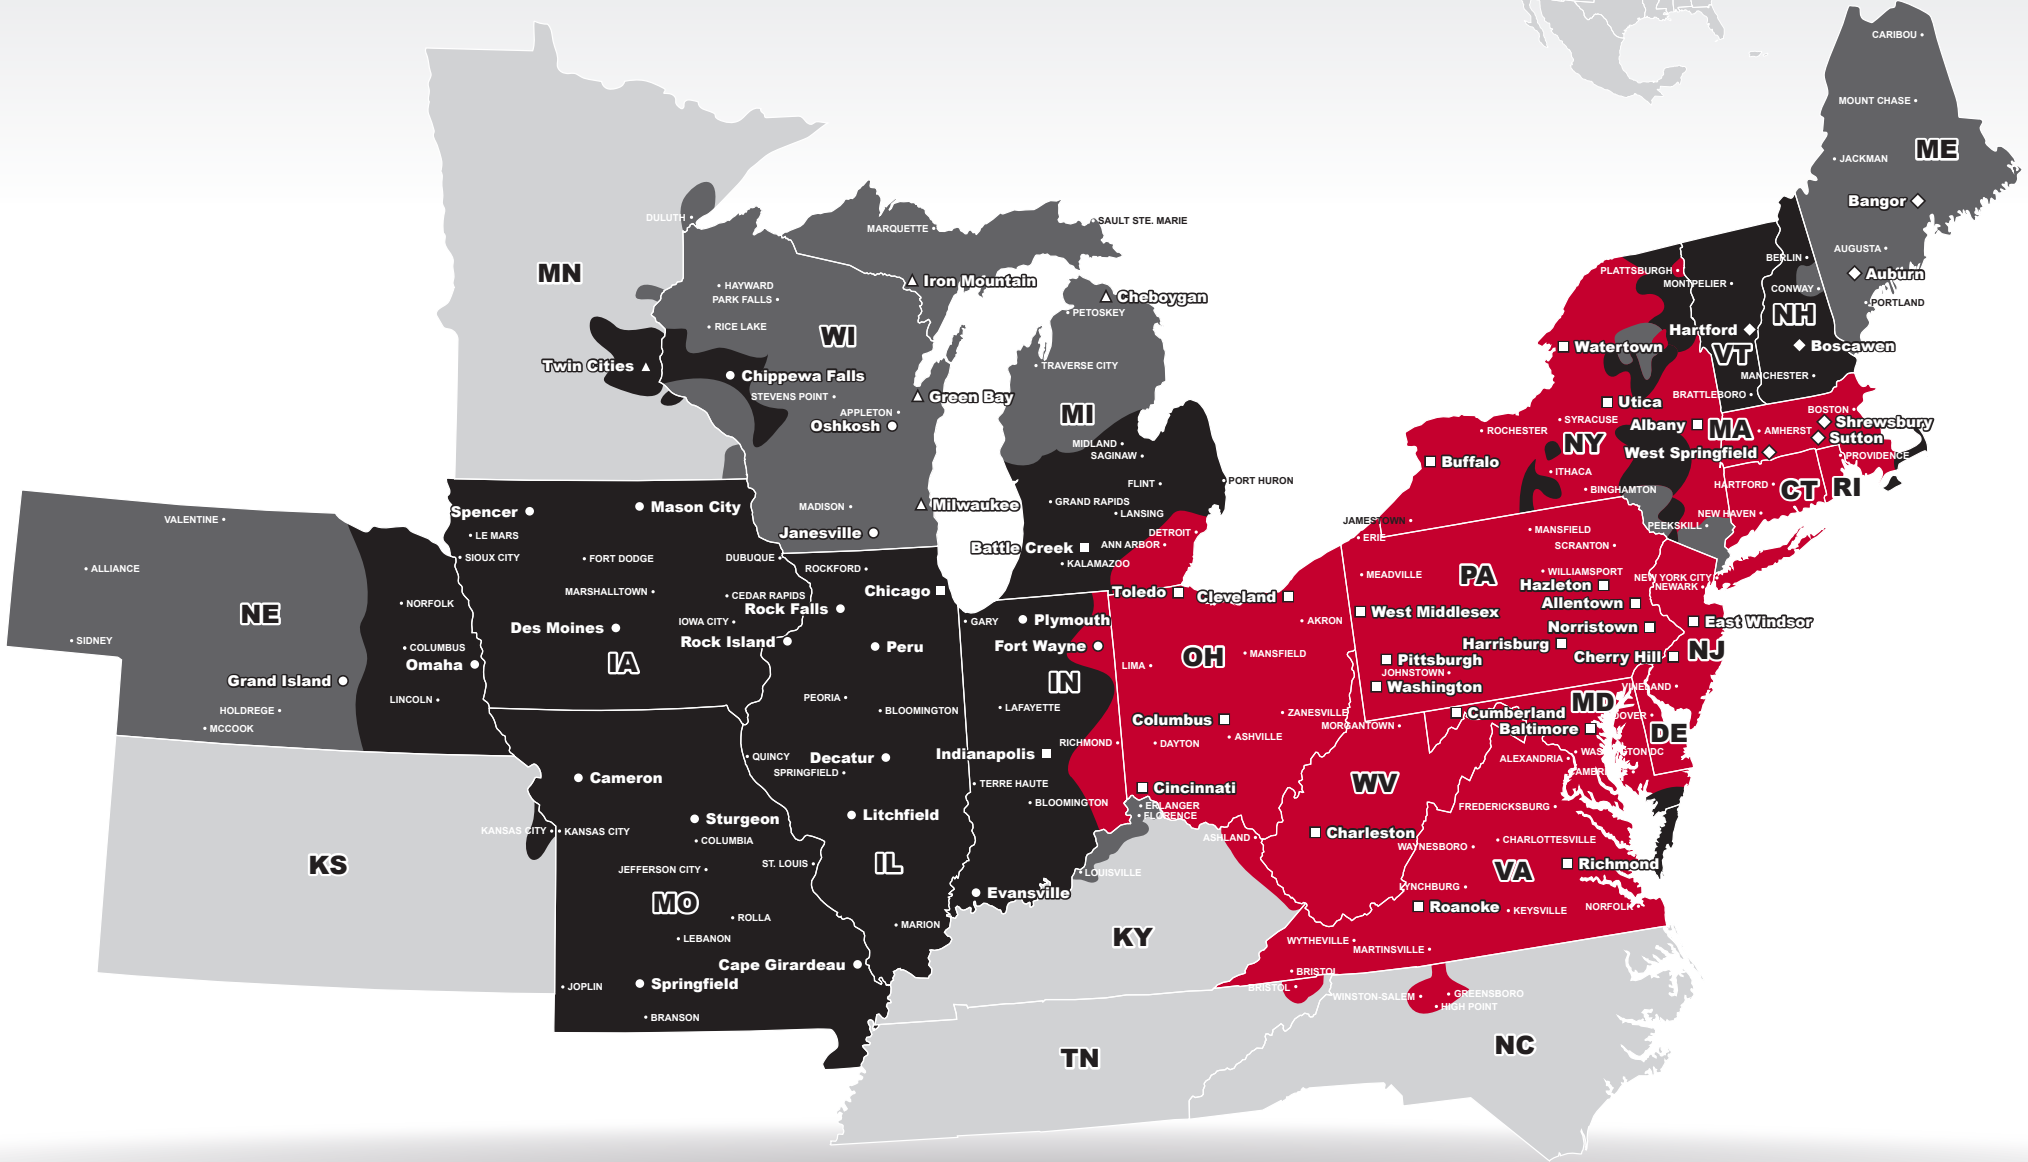

LTL MAP ALLENTOWN

4723 Highway 309, Center Valley, PA 18034

Ph: 1-610-791-9134 | Ph: 1-800-426-9129 | Fax: 1-610-791-9137

LTL • EXPEDITE • SUPPLY CHAIN • GROUND • TRUCKLOAD

Coverage Areas

- PITT OHIO
- Dohrn Transfer
- Ross Express
- US Special Delivery
- Seamless Coverage Across All of North America

PITT OHIO CORE SERVICE ■ 1 DAY ■ 2 DAYS ■ 3+ DAYS

□ PITT OHIO TERMINAL ○ DOHRN TRANSFER TERMINAL ◇ ROSS EXPRESS TERMINAL △ US SPECIAL DELIVERY TERMINAL

Note: This map is a representation of transit days to major metro areas in these states. For up-to-date, zip-to-zip transit times, please visit the PITT OHIO website at www.pittohio.com