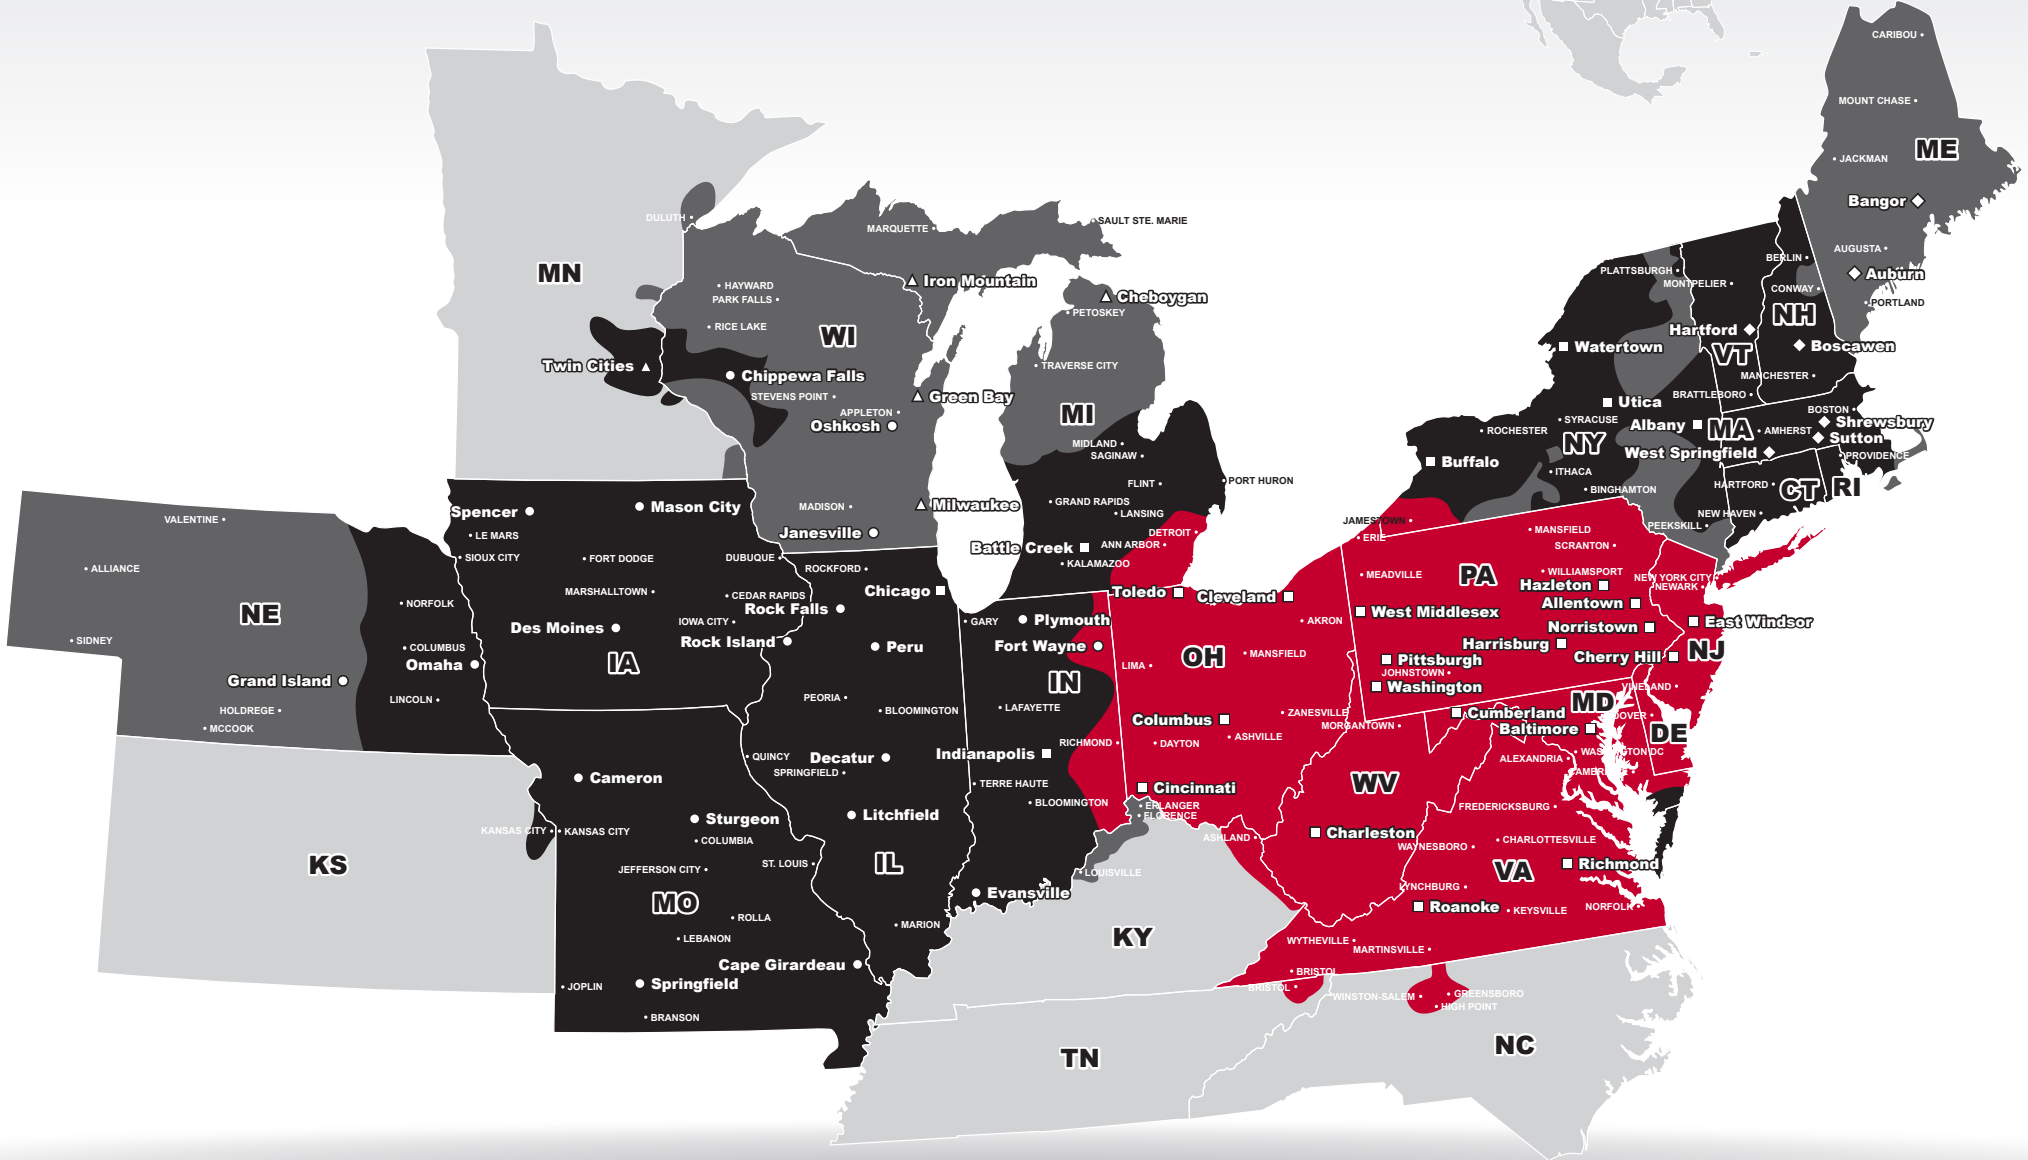

LTL MAP BALTIMORE

151 Blades Lane, Glen Burnie, MD 21060

Ph: 1-410-766-6033 | Ph: 1-800-435-5554 | Fax: 1-410-766-6972

LTL • EXPEDITE • SUPPLY CHAIN • GROUND • TRUCKLOAD

Coverage Areas

- PITT OHIO
- Dohrn Transfer
- Ross Express
- US Special Delivery
- Seamless Coverage Across All of North America

PITT OHIO CORE SERVICE ■ 1 DAY ■ 2 DAYS ■ 3+ DAYS

□ PITT OHIO TERMINAL ○ DOHRN TRANSFER TERMINAL ◇ ROSS EXPRESS TERMINAL △ US SPECIAL DELIVERY TERMINAL

Note: This map is a representation of transit days to major metro areas in these states. For up-to-date, zip-to-zip transit times, please visit the PITT OHIO website at www.pittohio.com