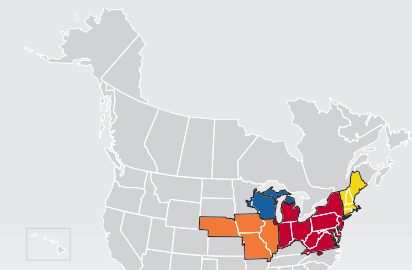

LTL MAP BALTIMORE

151 Blades Lane, Glen Burnie, MD 21060

Ph: 1-410-766-6033 | Ph: 1-800-435-5554 | Fax: 1-410-766-6972

LTL • EXPEDITE • SUPPLY CHAIN • GROUND • TRUCKLOAD

Coverage Areas

- PITT OHIO
- Dohrn Transfer
- Ross Express
- US Special Delivery
- Seamless Coverage Across All of North America

PITT OHIO CORE SERVICE ■ 1 DAY ■ 2 DAYS ■ 3+ DAYS

□ PITT OHIO TERMINAL ○ DOHRN TRANSFER TERMINAL ◇ ROSS EXPRESS TERMINAL △ US SPECIAL DELIVERY TERMINAL

Note: This map is a representation of transit days to major metro areas in these states. For up-to-date, zip-to-zip transit times, please visit the PITT OHIO website at www.pittohio.com