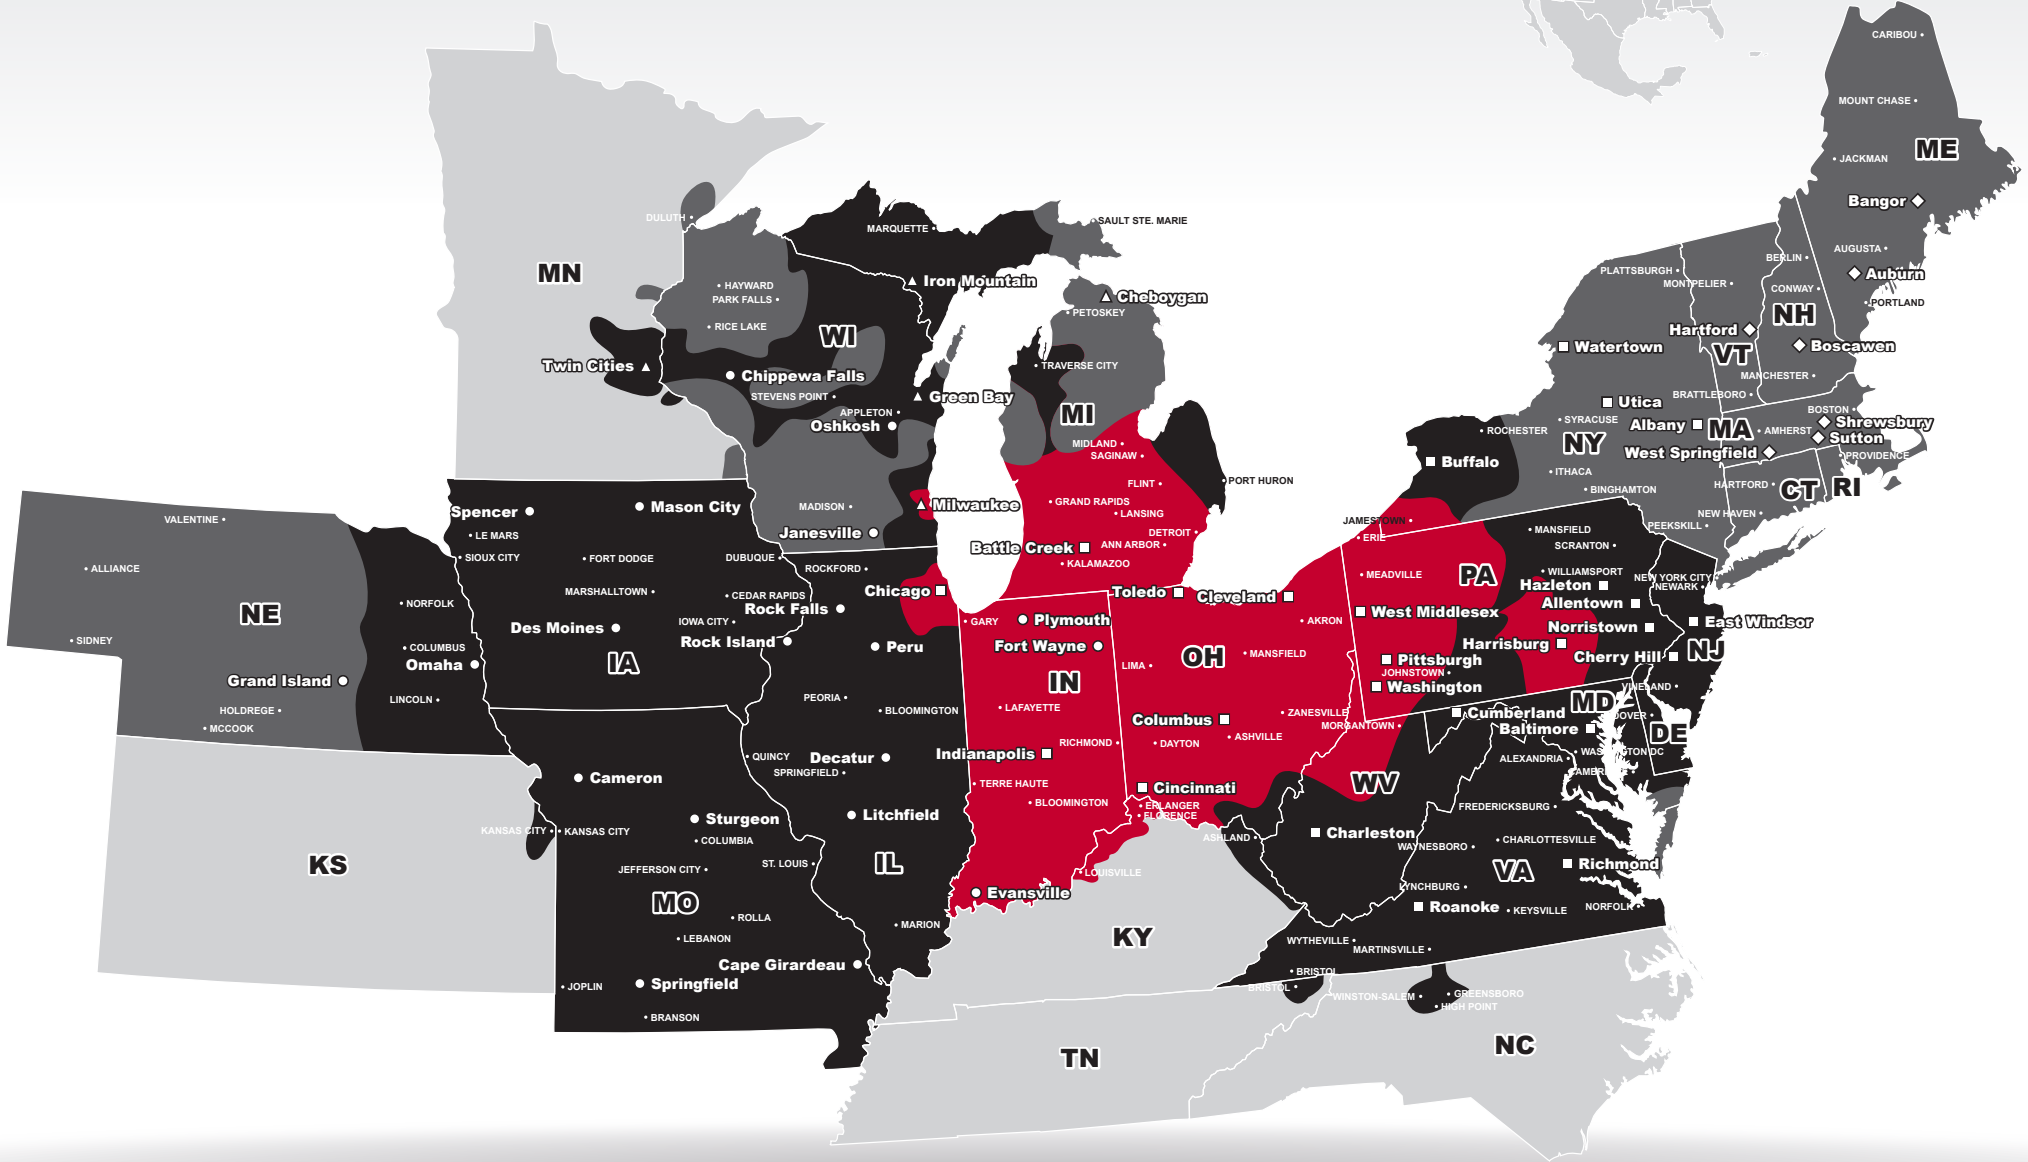

LTL MAP BATTLE CREEK

5113 Meredith Street, Portage, MI 49002

Ph: 1-269-381-9299 | Ph: 1-888-650-3624 | Fax: 1-269-381-9325

LTL • EXPEDITE • SUPPLY CHAIN • GROUND • TRUCKLOAD

Coverage Areas

- PITT OHIO
- Dohrn Transfer
- Ross Express
- US Special Delivery
- Seamless Coverage Across All of North America

PITT OHIO CORE SERVICE ■ 1 DAY ■ 2 DAYS ■ 3+ DAYS

PITT OHIO TERMINAL DOHRN TRANSFER TERMINAL ROSS EXPRESS TERMINAL US SPECIAL DELIVERY TERMINAL

Note: This map is a representation of transit days to major metro areas in these states. For up-to-date, zip-to-zip transit times, please visit the PITT OHIO website at www.pittohio.com