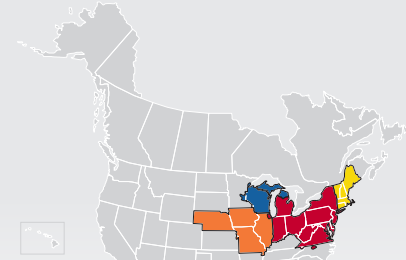

LTL MAP BATTLE CREEK

5113 Meredith Street, Portage, MI 49002

Ph: 1-269-381-9299 | Ph: 1-888-650-3624 | Fax: 1-269-381-9325

LTL • EXPEDITE • SUPPLY CHAIN • GROUND • TRUCKLOAD

Coverage Areas

- PITT OHIO
- Dohrn Transfer
- Ross Express
- US Special Delivery
- Seamless Coverage Across All of North America

PITT OHIO CORE SERVICE ■ 1 DAY ■ 2 DAYS ■ 3+ DAYS

PITT OHIO TERMINAL DOHRN TRANSFER TERMINAL ROSS EXPRESS TERMINAL US SPECIAL DELIVERY TERMINAL

Note: This map is a representation of transit days to major metro areas in these states. For up-to-date, zip-to-zip transit times, please visit the PITT OHIO website at www.pittohio.com